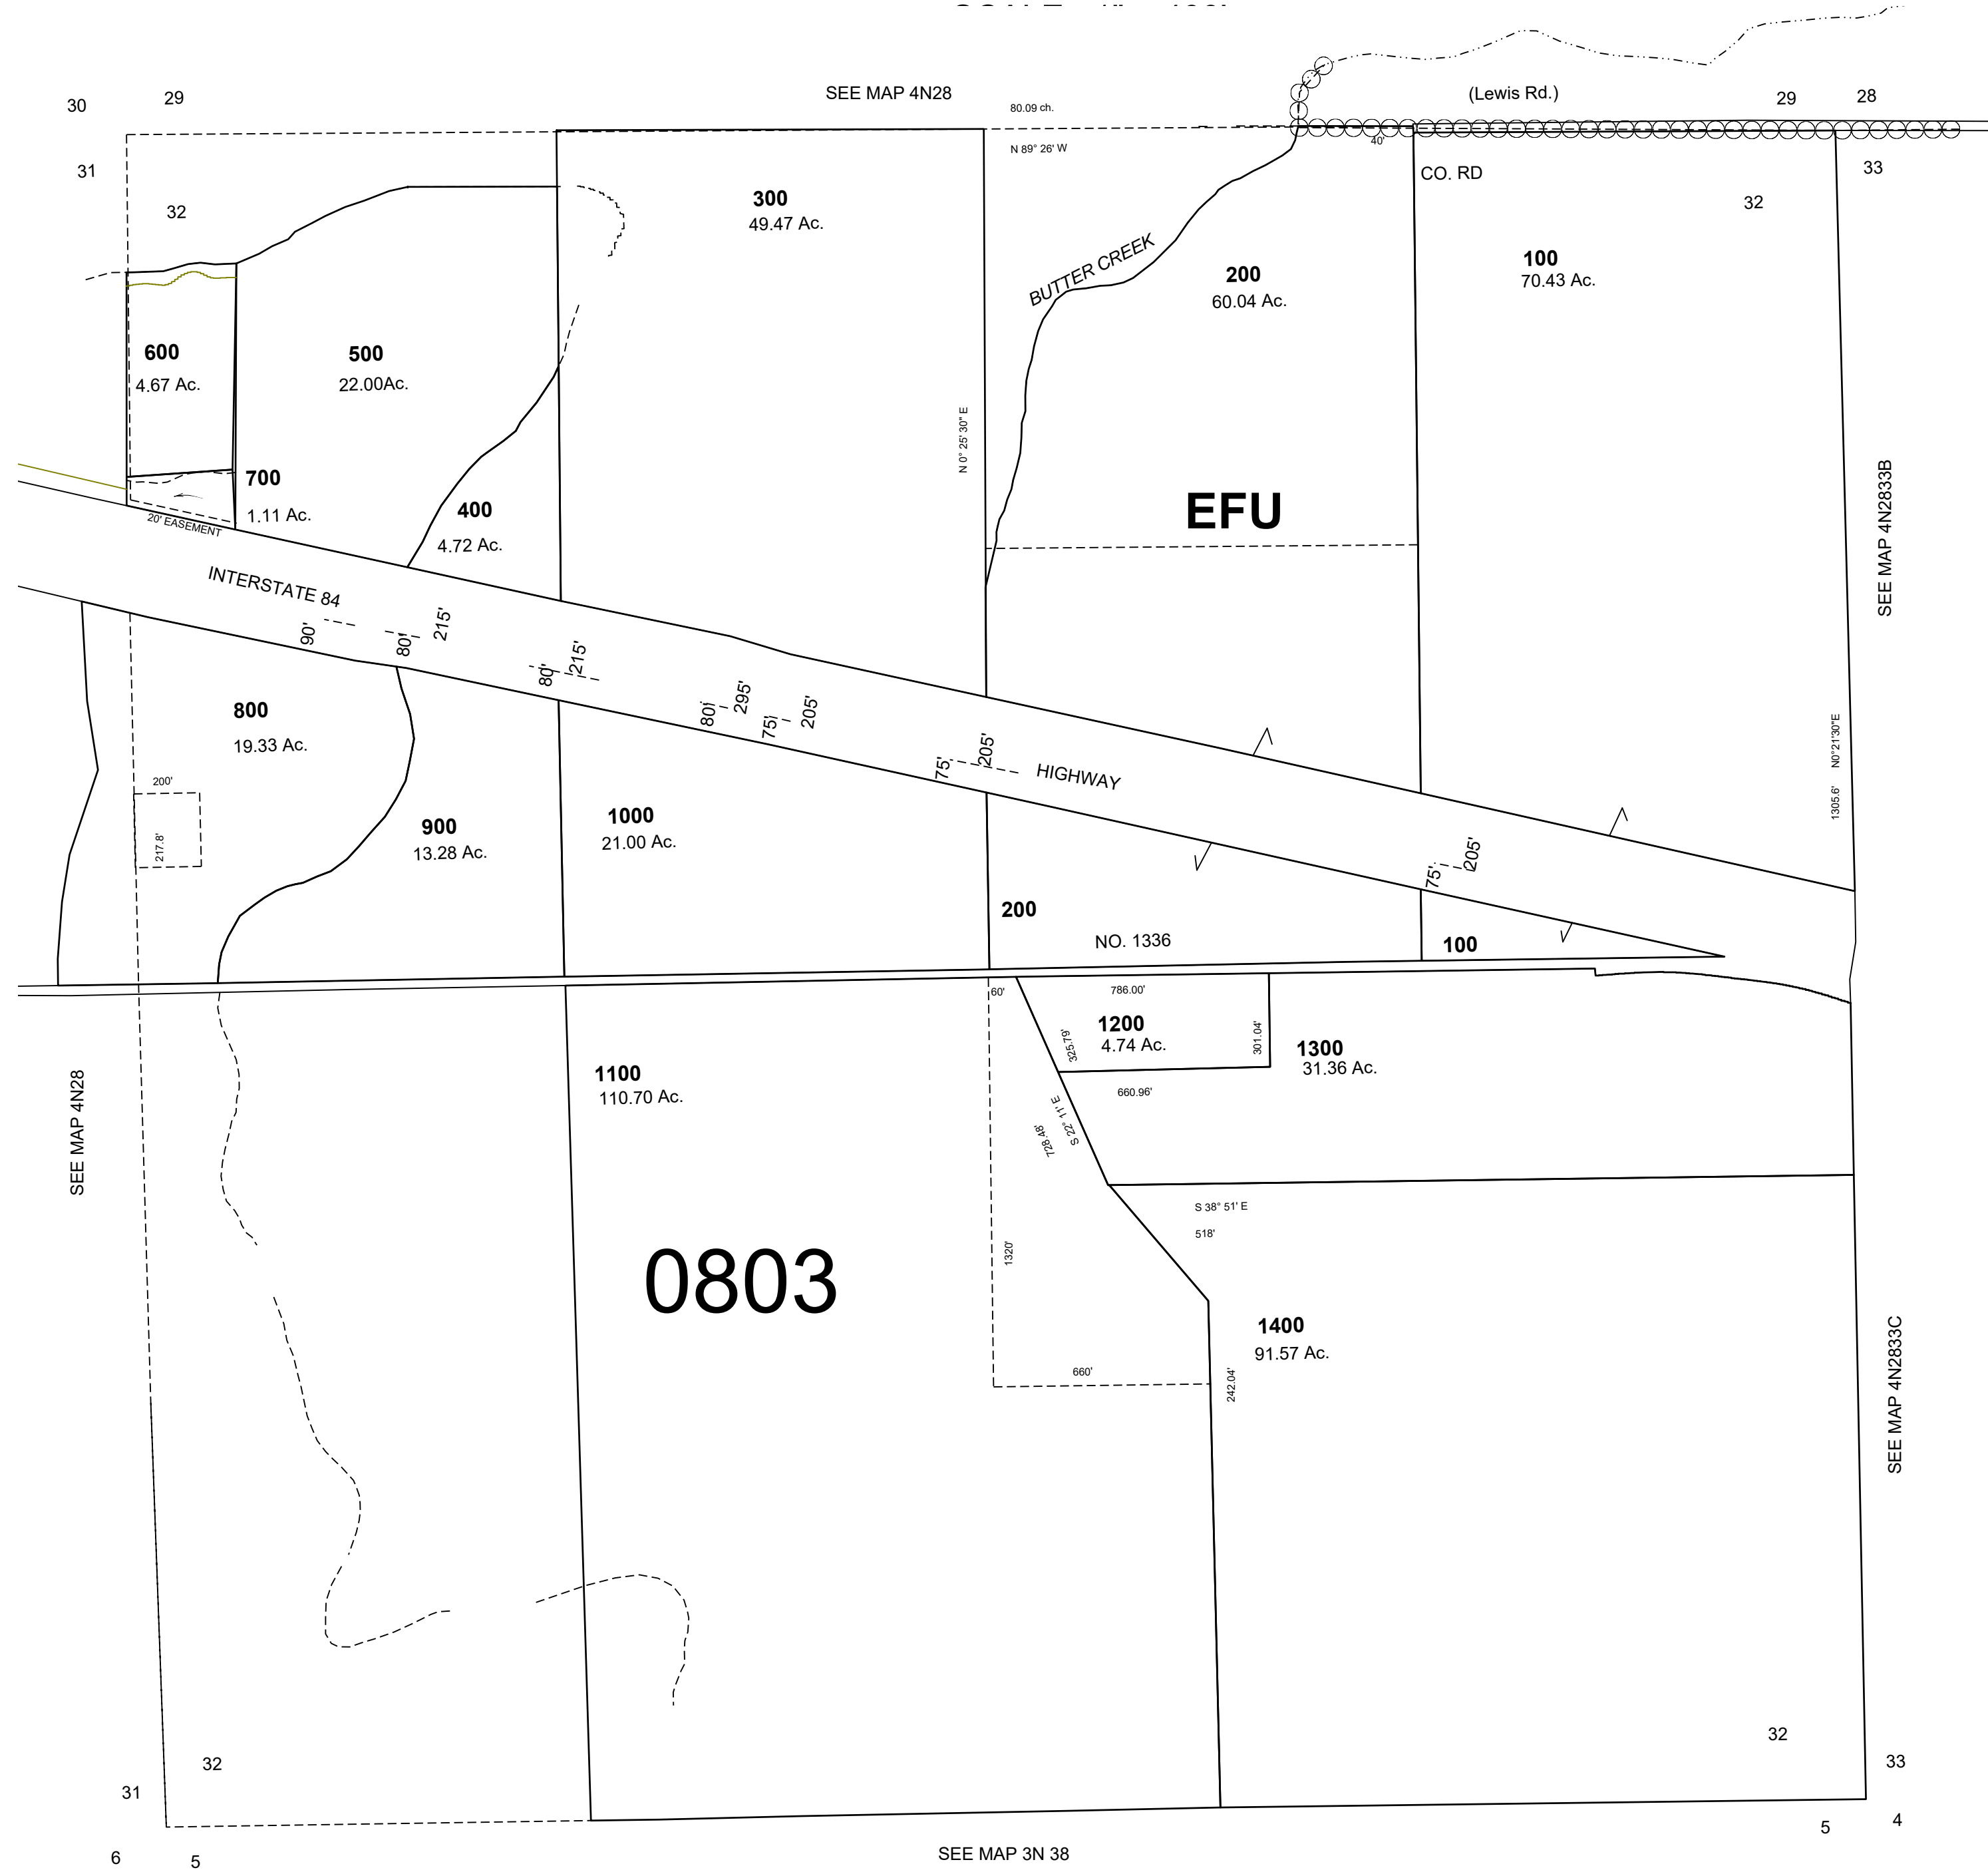

This map was prepared for Assessment & Taxation purposes only and was NOT prepared nor is it suitable for legal, engineering or surveying purposes.

SEC 32 T4N R28E WM UMATILLA COUNTY, OR

4N2832

REVISED: 04-16-2021

4N2832