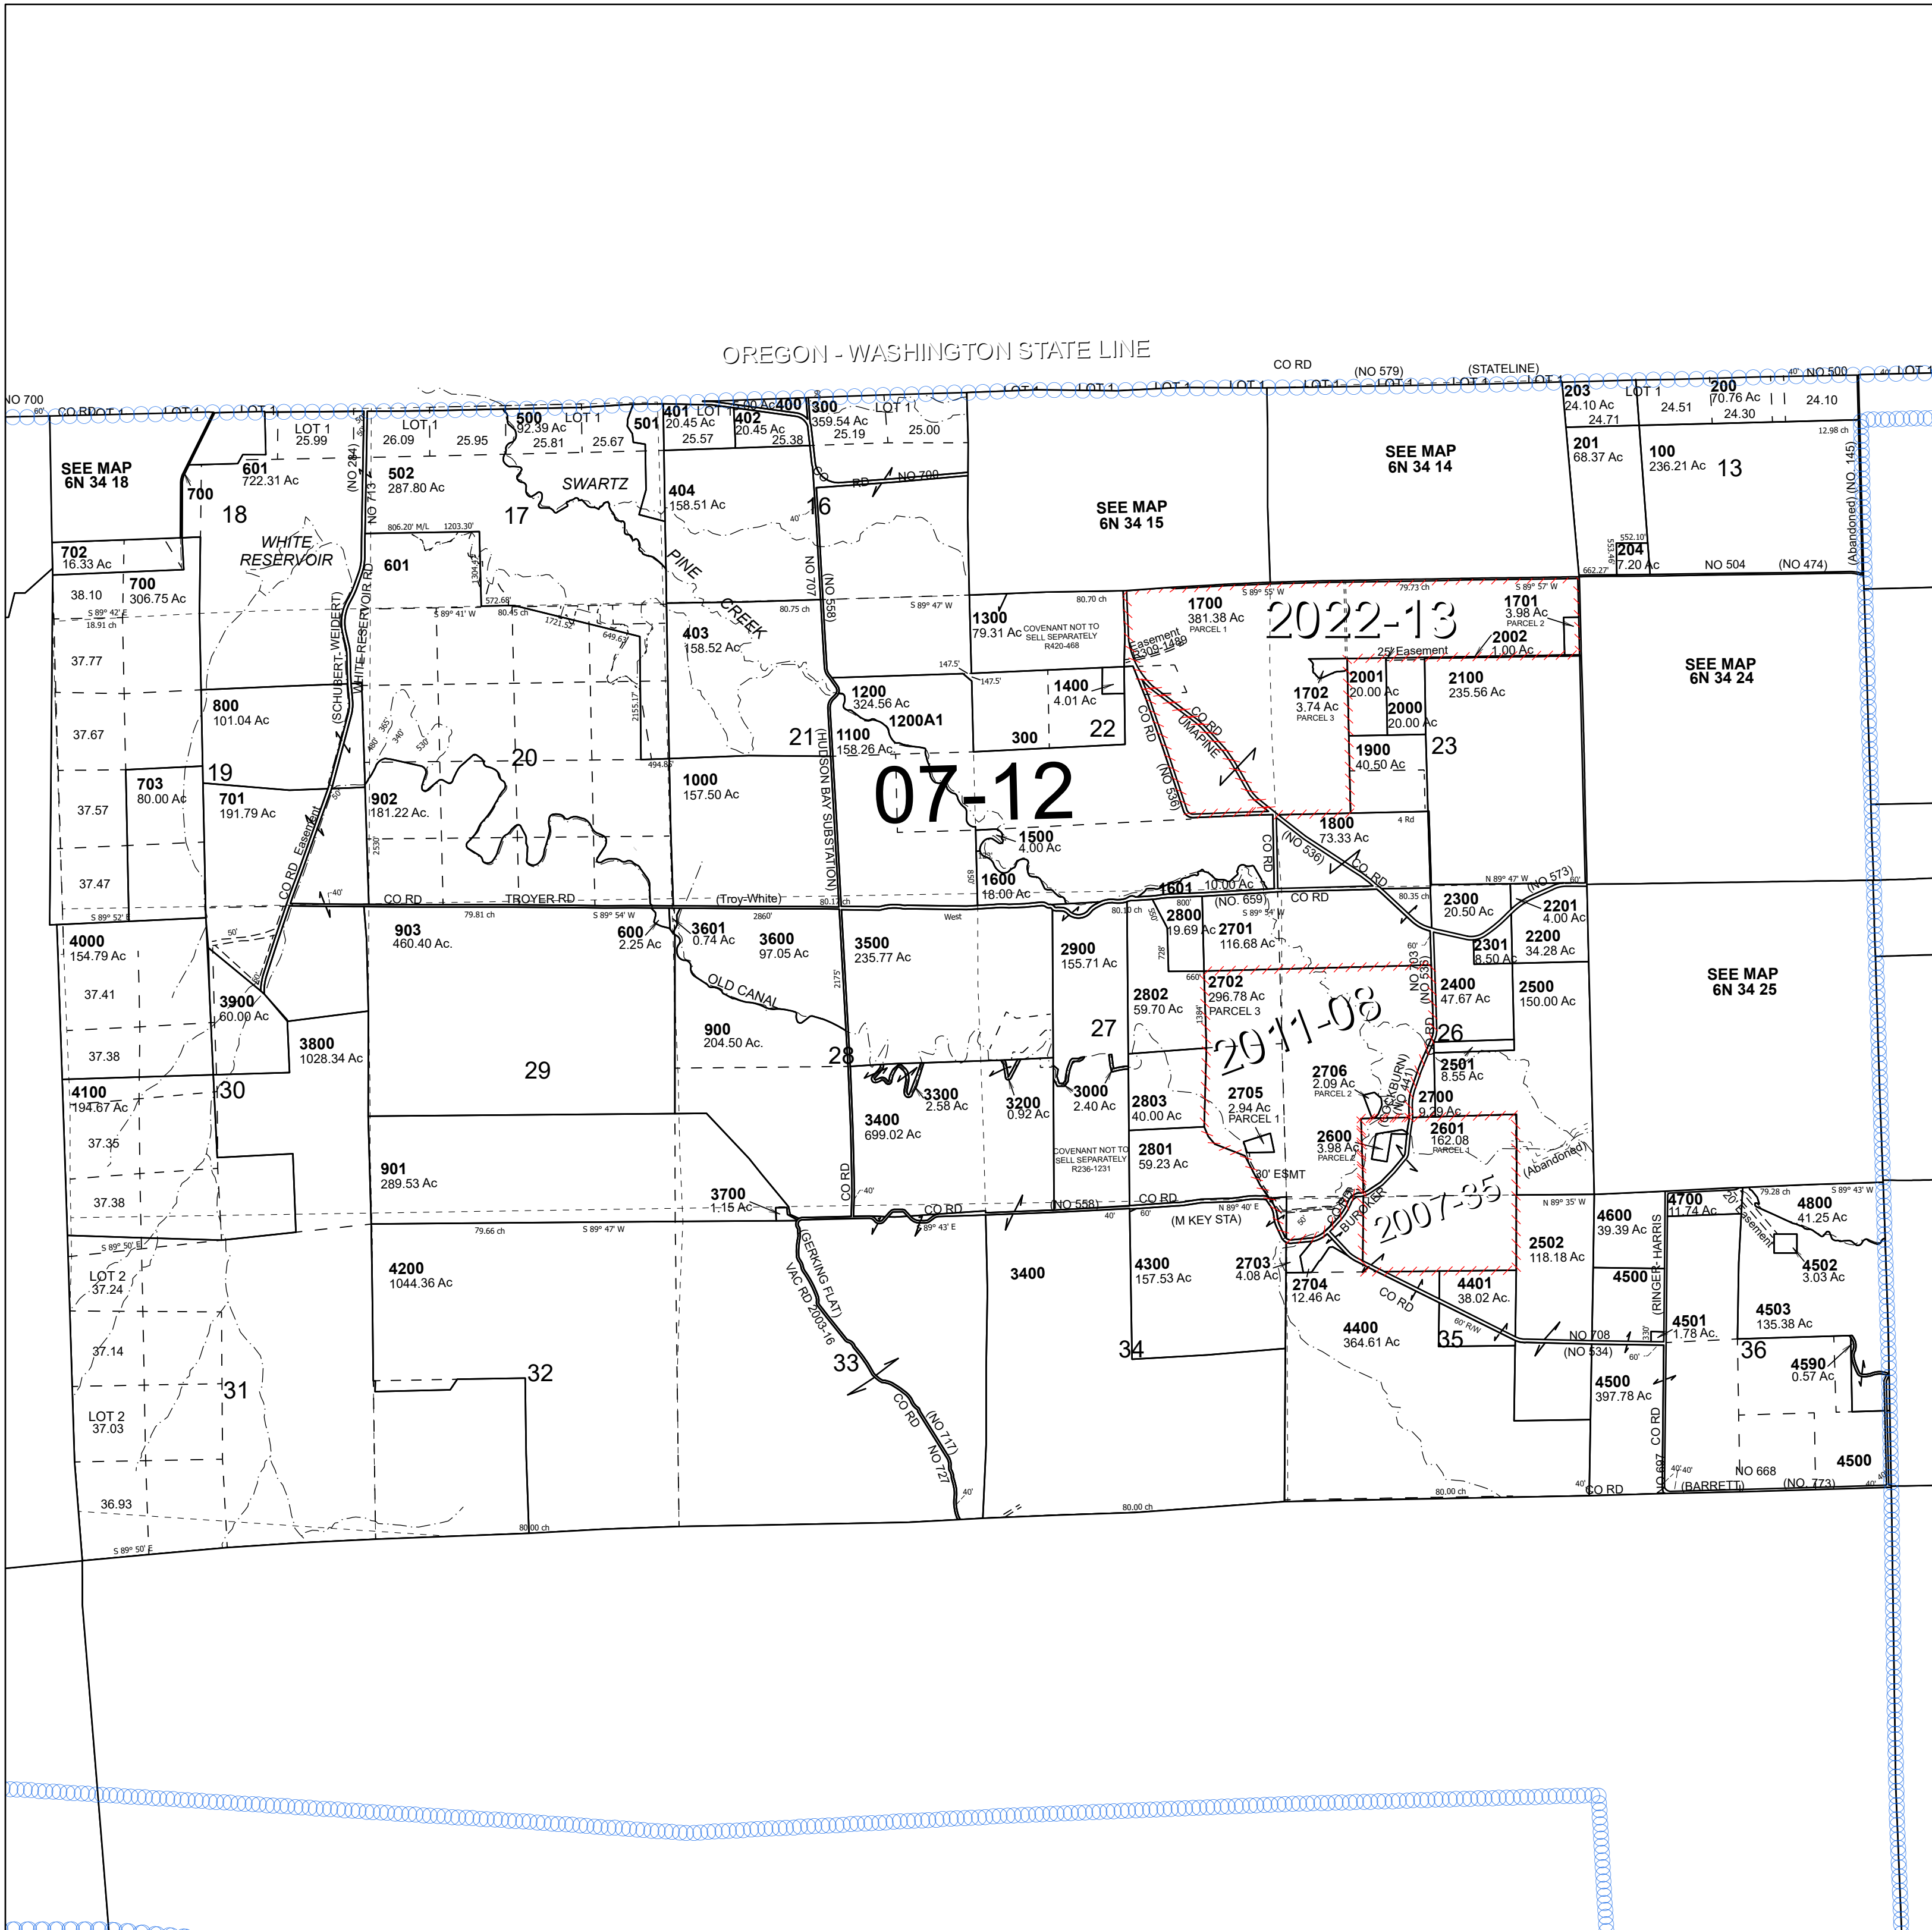

This map was prepared for Assessment & Taxation purposes only and was NOT prepared nor is it suitable for legal, engineering or surveying purposes.

T6N R34E WM UMATILLA COUNTY SCALE 1" =2,000'

6N 34

Cancelled Tax Lots
2590
2901
202
3100
2804

See Map 6N 34 15

See Map 6N 33

See Map 6N 35 30