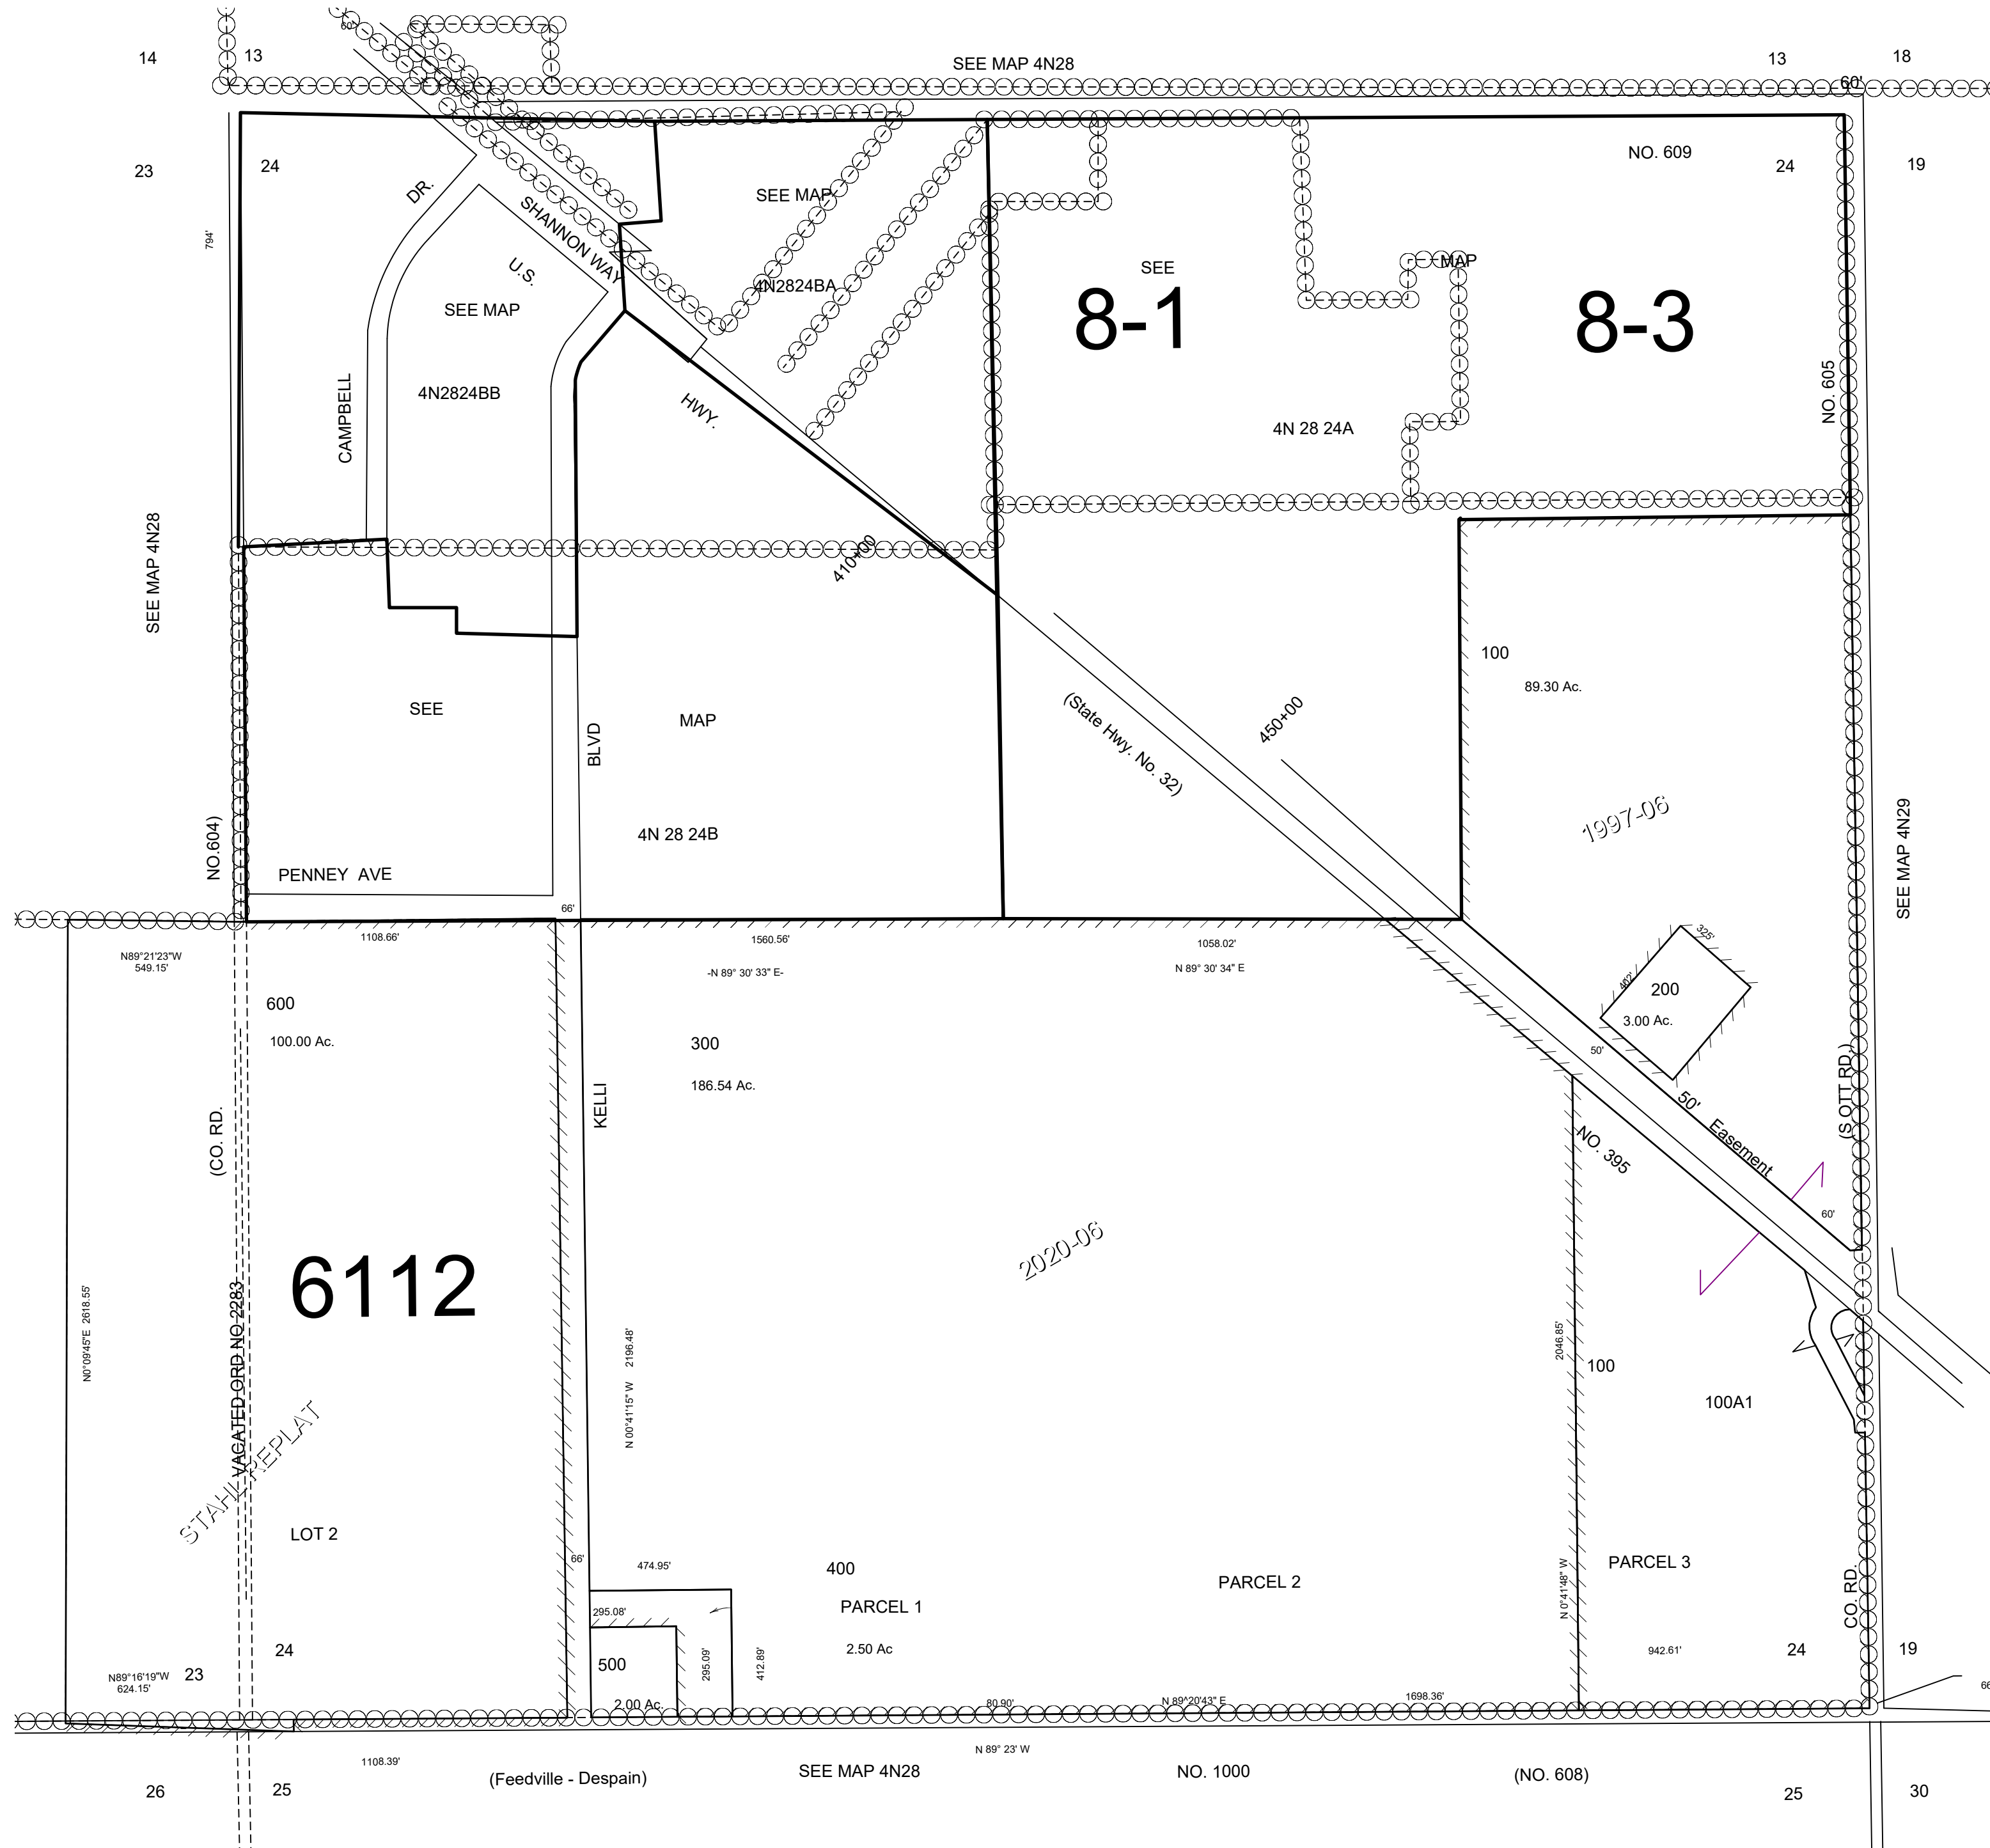

This map was prepared for Assessment & Taxation purposes only and was NOT prepared nor is it suitable for legal, engineering or surveying purposes.

SEC 24 T4N R28E WM UMATILLA COUNTY, OR

4N2824

SCALE: 1" = 400'

REVISED: 04-22-2021

4N2824