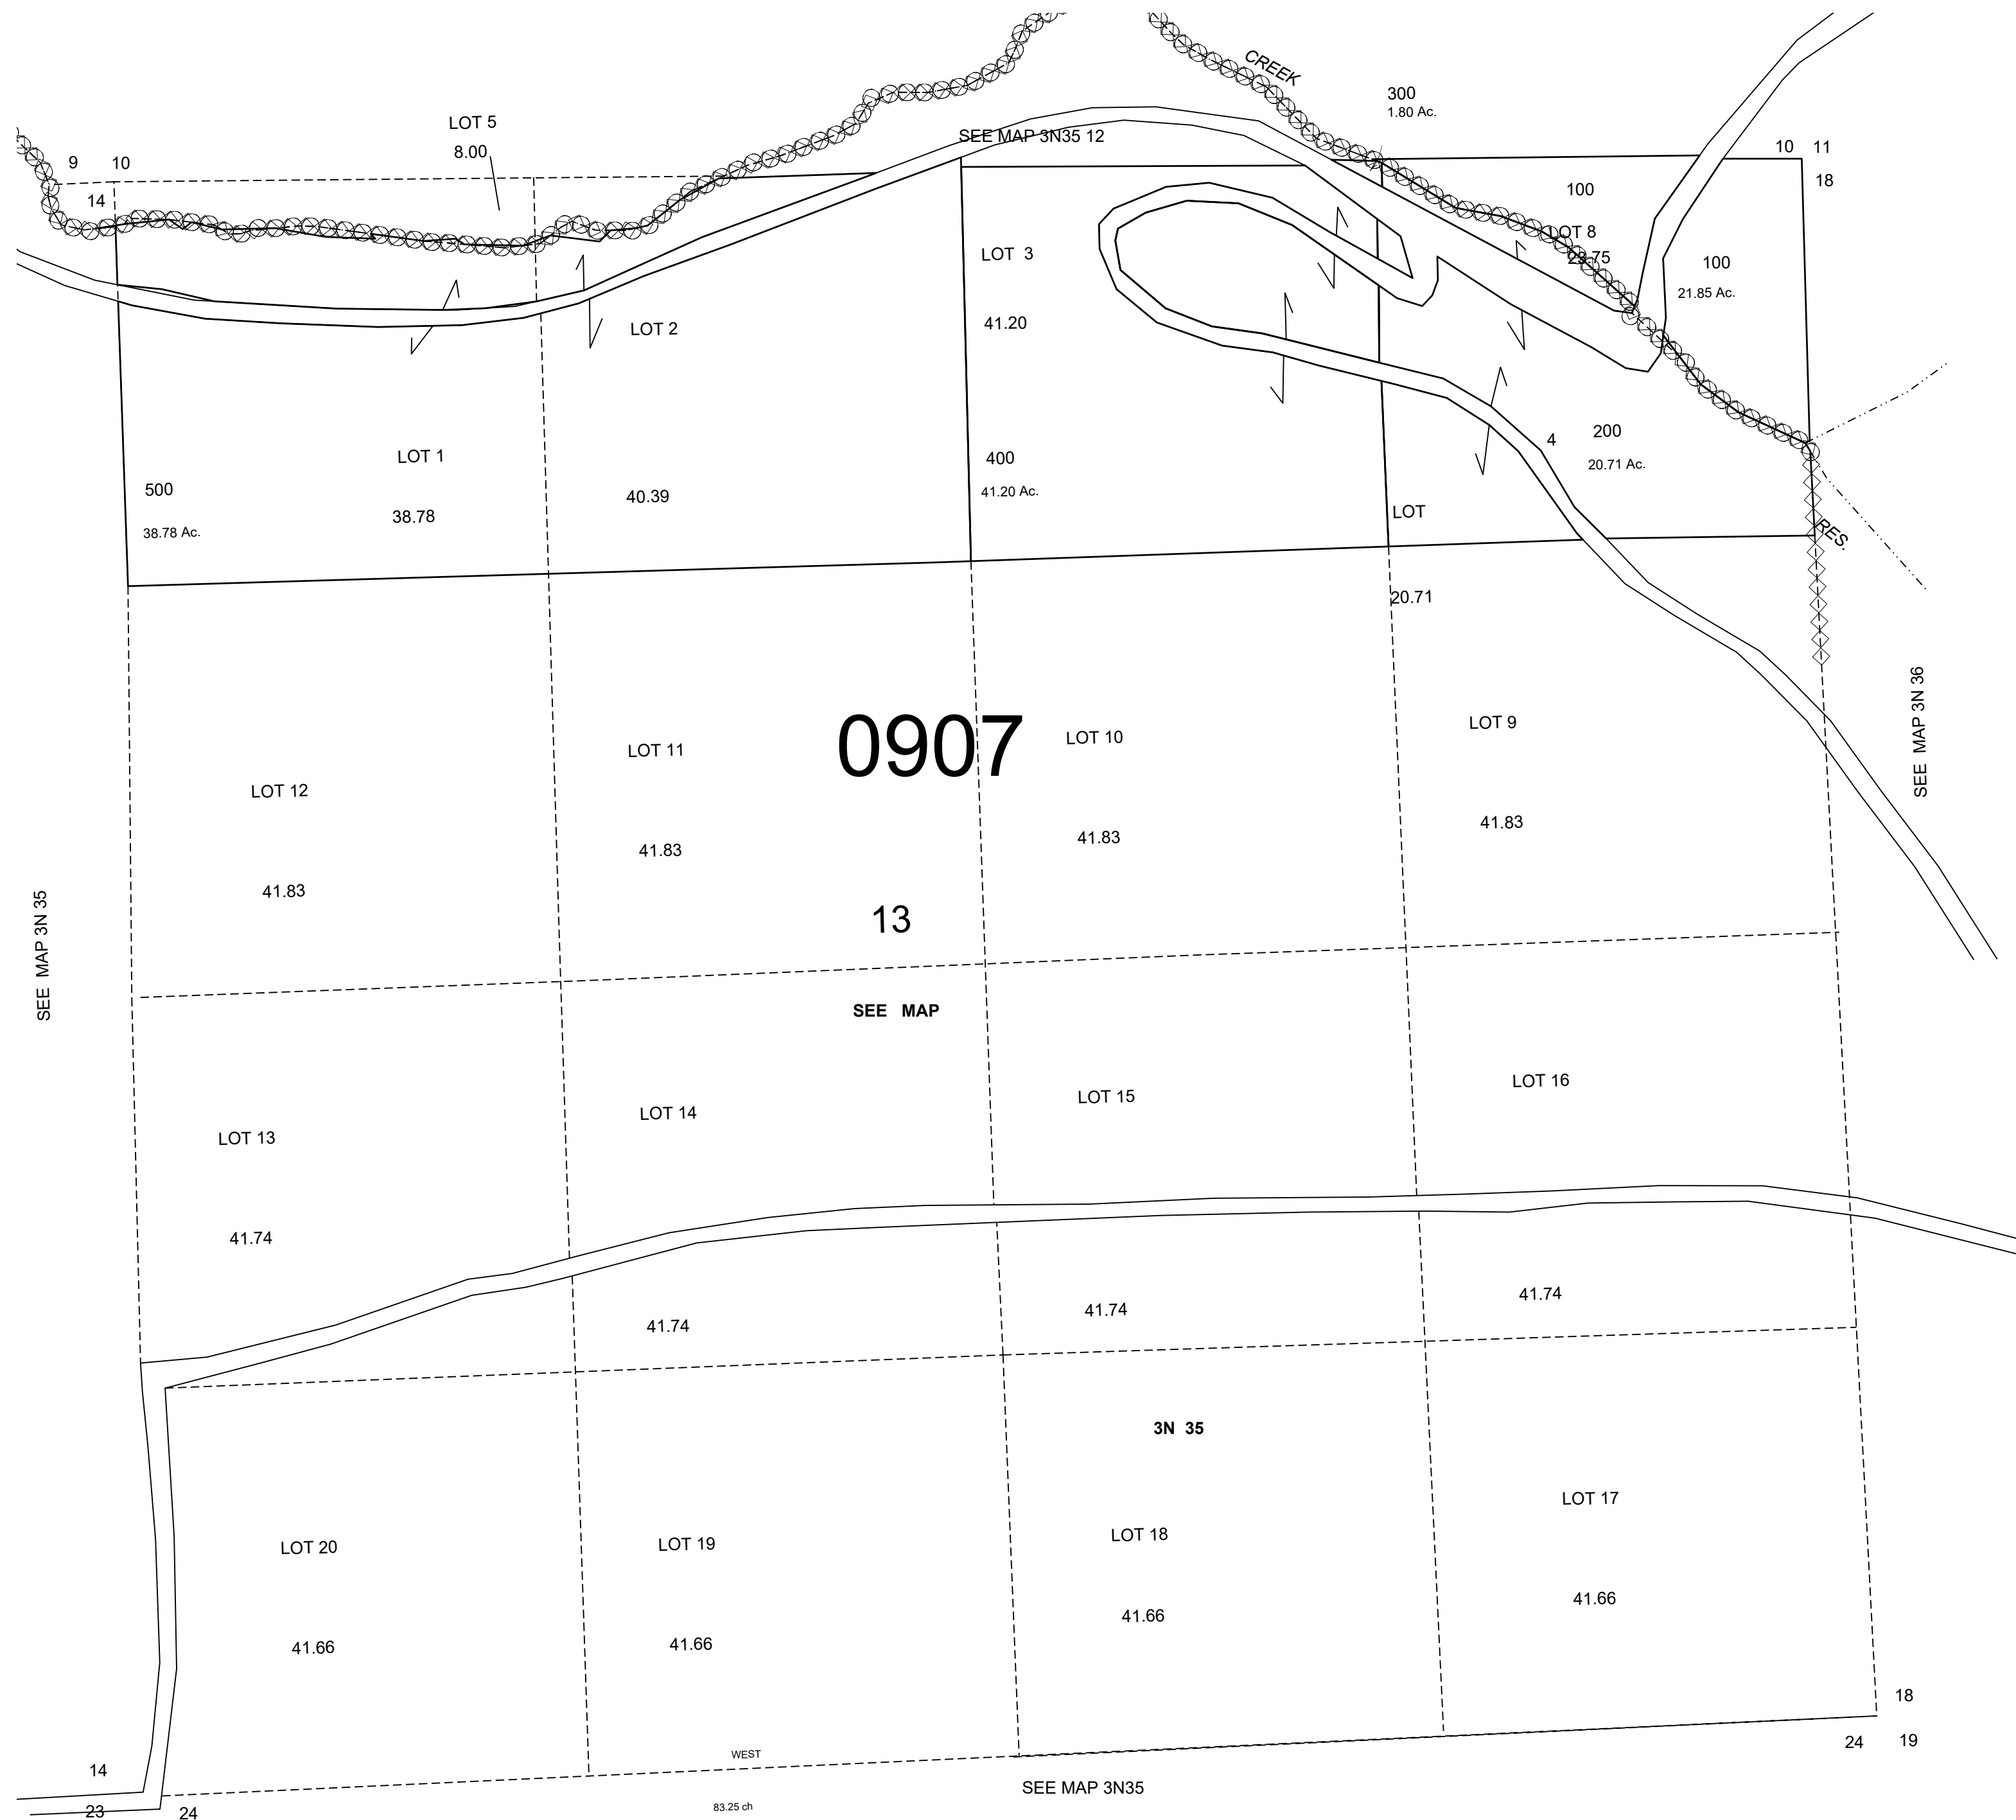

This map was prepared for Assessment & Taxation purposes only and was NOT prepared nor is it suitable for legal, engineering or surveying purposes.

SEC 13 T3N R35E WM UMATILLA COUNTY, OR

3N3513

SCALE: 1" = 400'