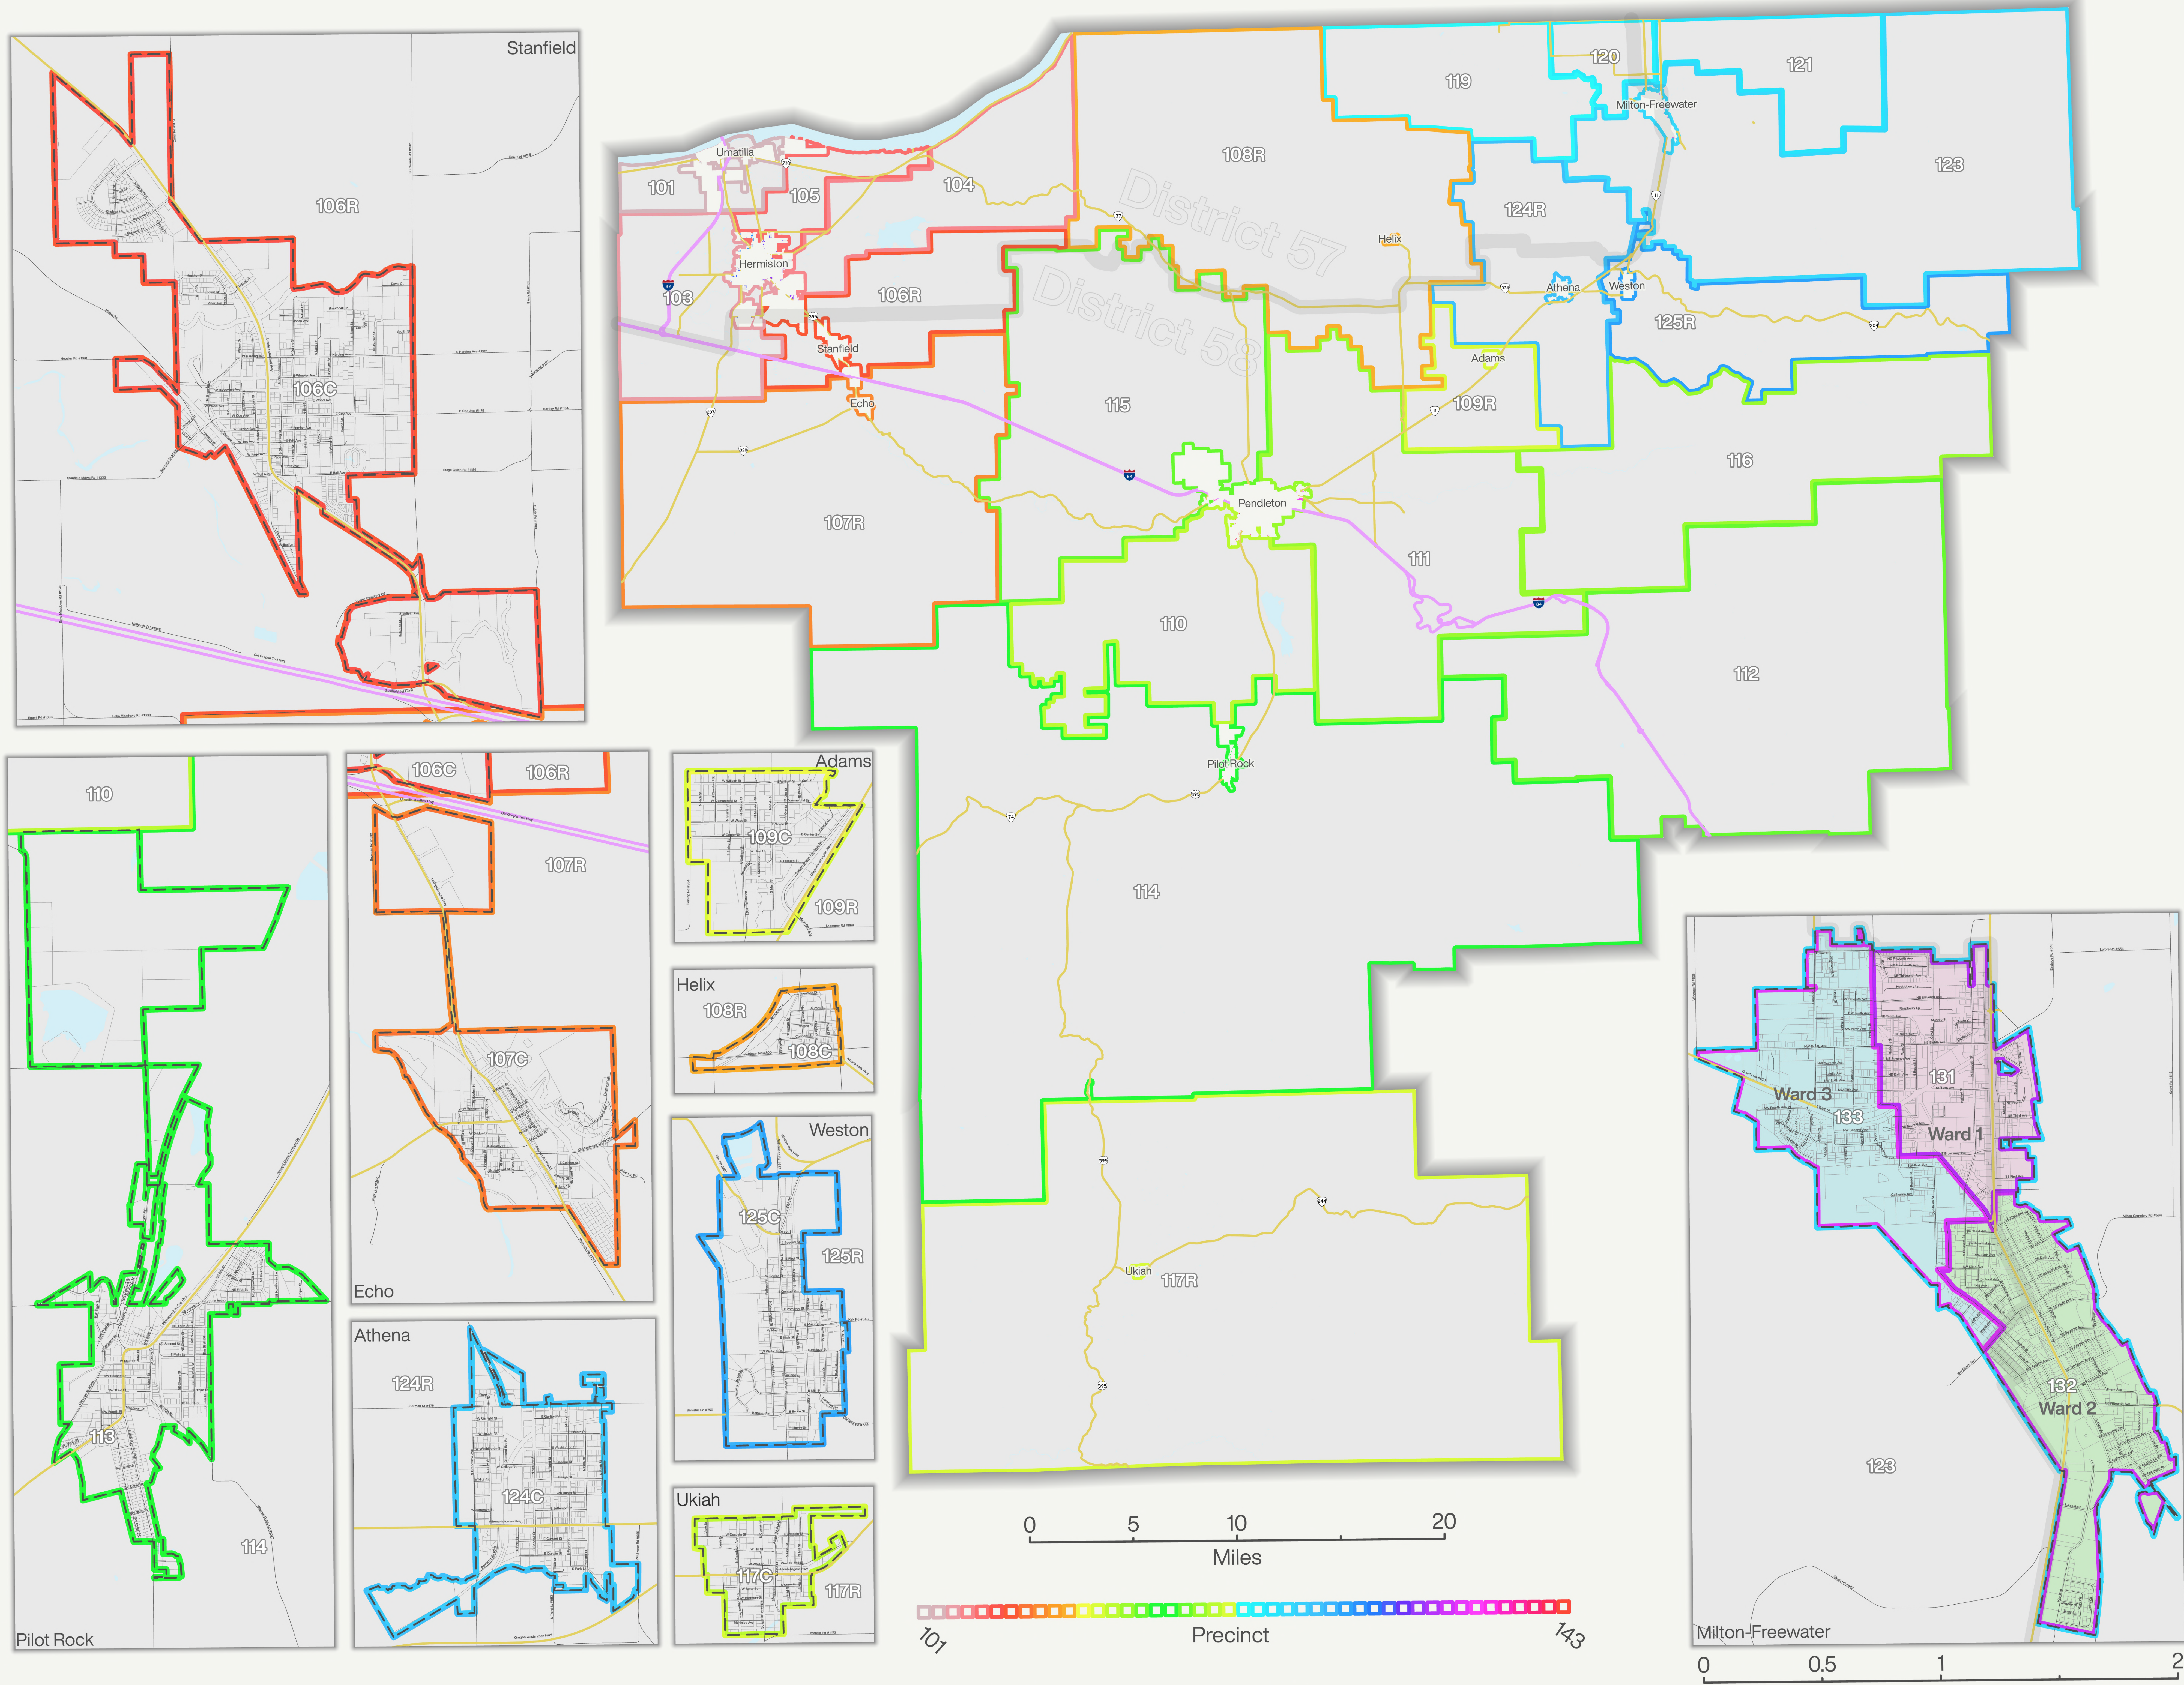

Voting Precincts

Umatilla County, Oregon

This map was prepared for reference only and was NOT prepared nor is suitable for legal, engineering, or surveying purposes.

Last Edited: 3/20/2026

- Wards**
 - Ward 1
 - Ward 2
 - Ward 3
 - Ward 4
- Roads**
 - Primary
 - Secondary
 - Local Roads
- Other**
 - Tax Lots
 - City Limits
 - House Districts 57 and 58

Voting Precincts

Umatilla County, Oregon

0 0.5 1 2
Miles

101 Precinct 143

Last Edited: 3/20/2026

This map was prepared for reference only and was NOT prepared nor is suitable for legal, engineering, or surveying purposes.

- Wards
 - Ward 1
 - Ward 2
 - Ward 3
 - Ward 4
- Roads
 - Primary
 - Secondary
 - Local Roads
- City Limits
- Tax Lots
- House Districts 57 and 58