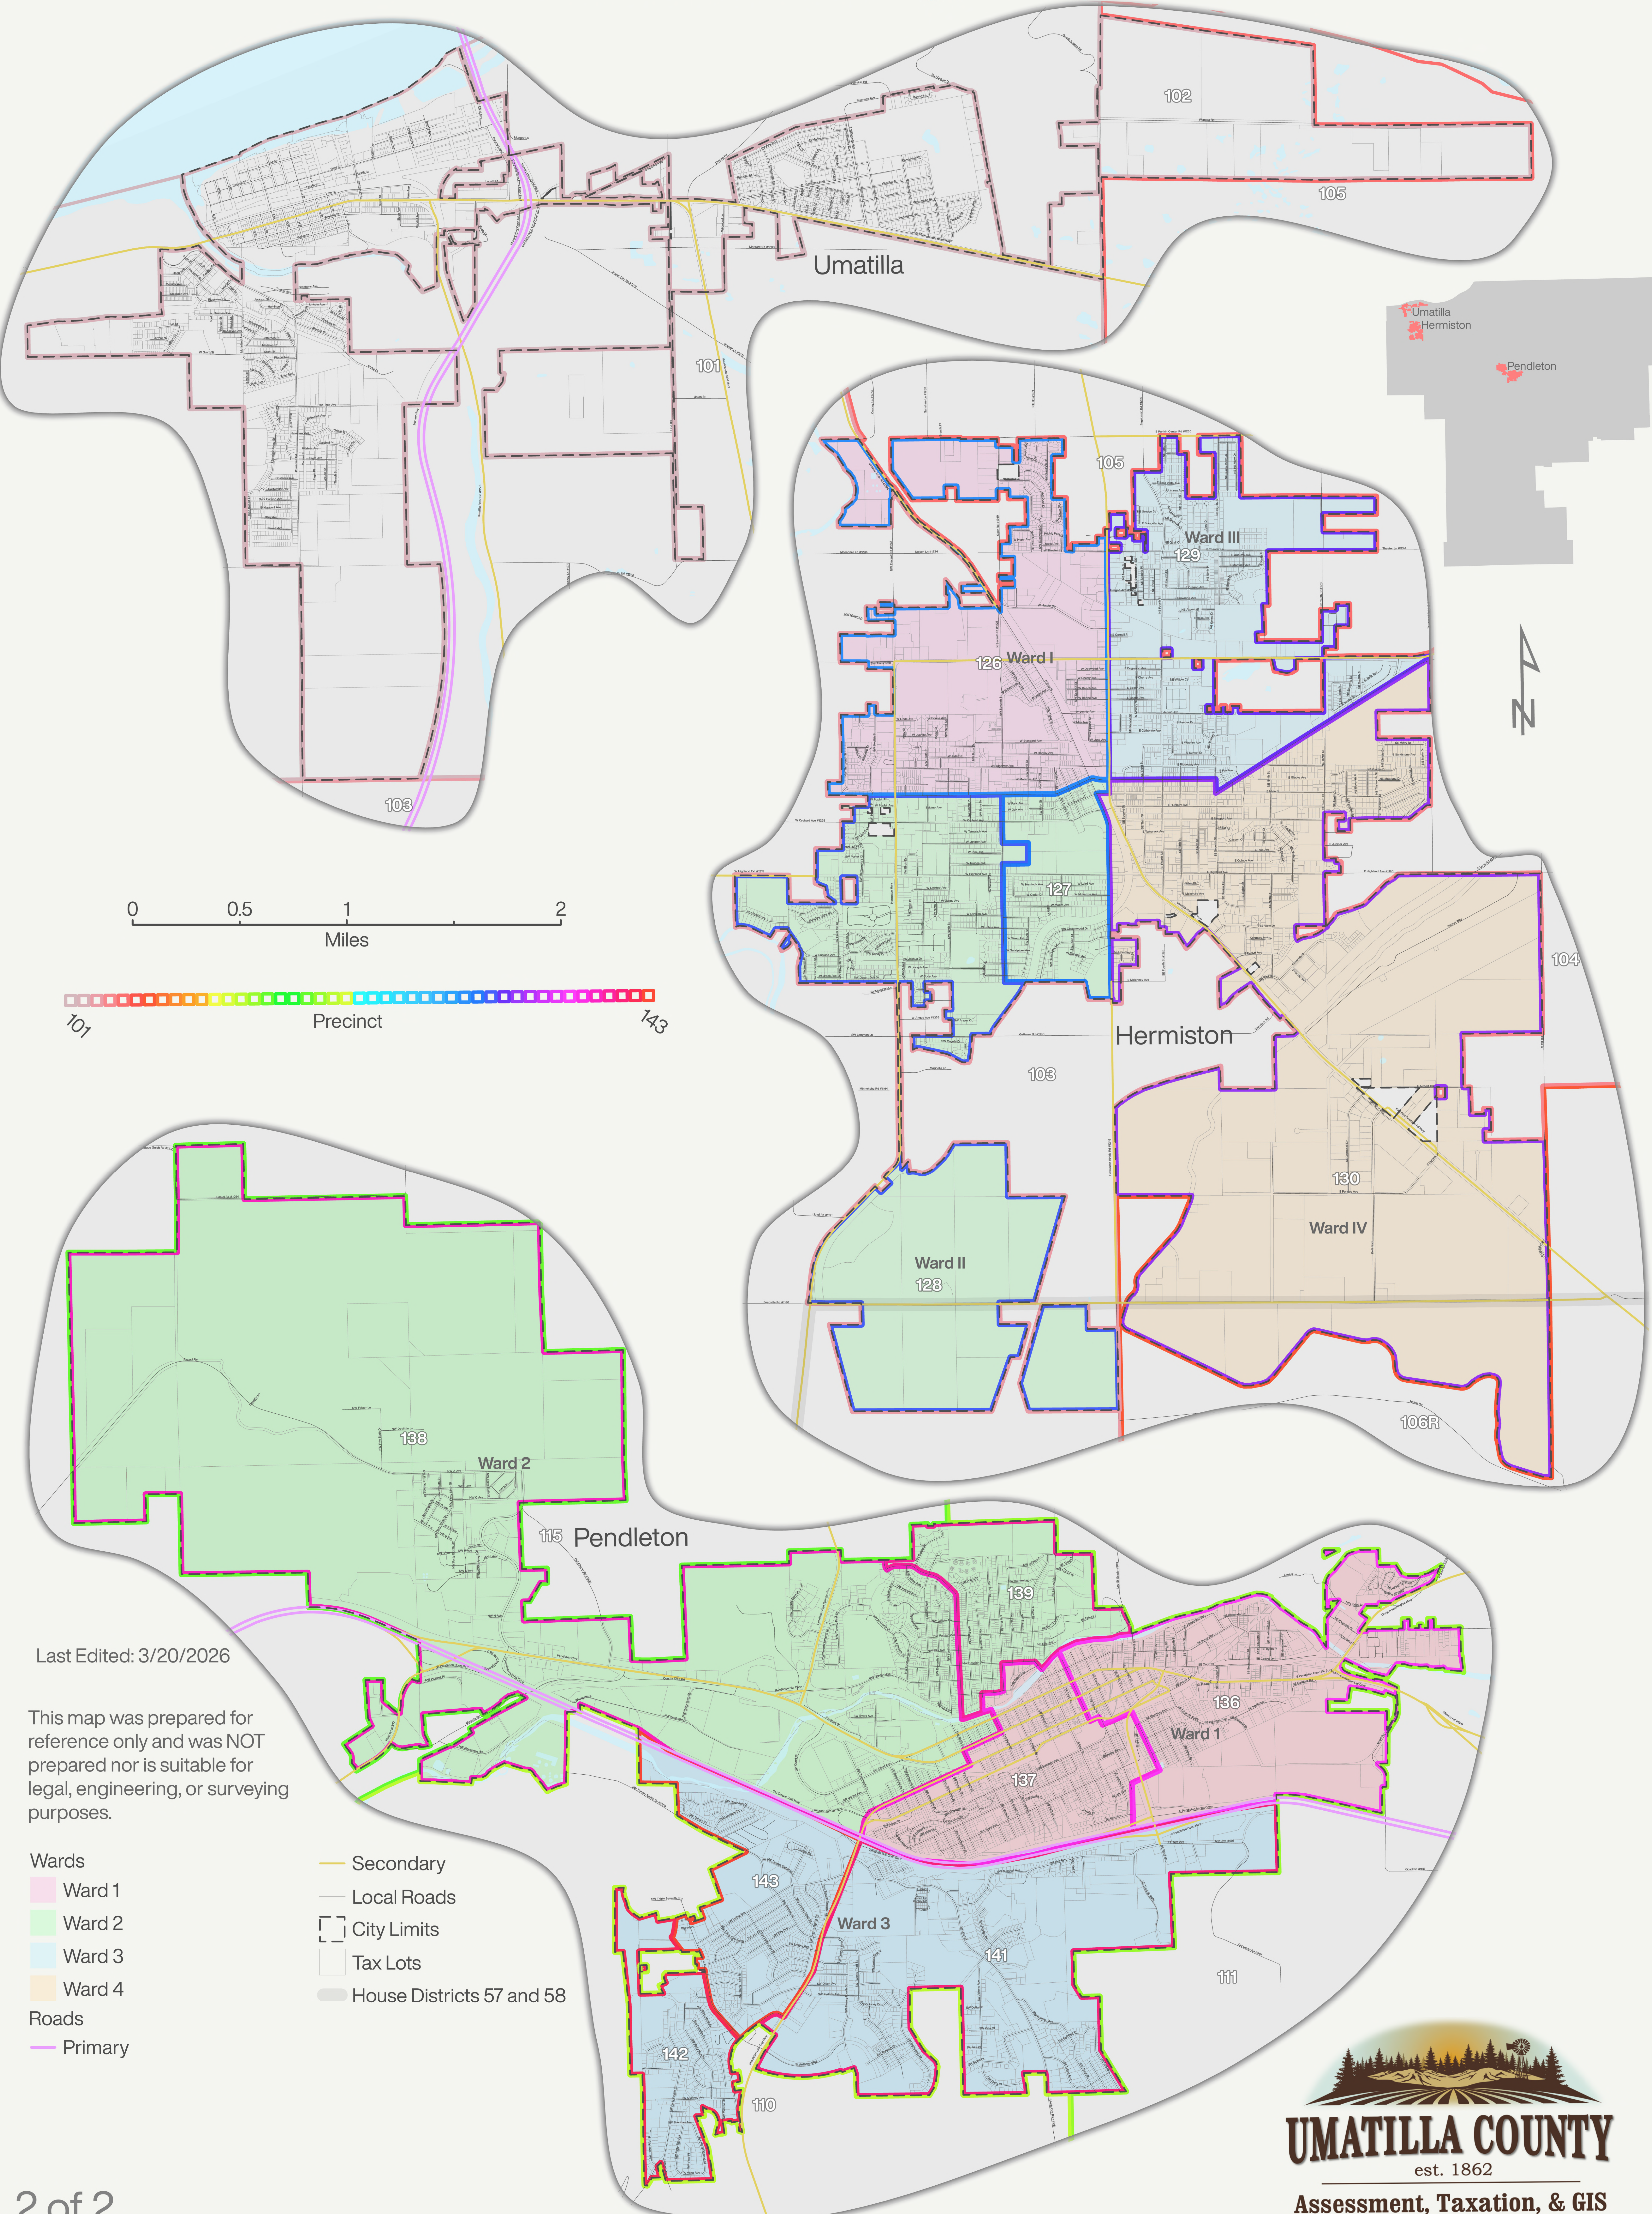

Voting Precincts

Umatilla County, Oregon

This map was prepared for reference only and was NOT prepared nor is suitable for legal, engineering, or surveying purposes.

Last Edited: 3/20/2026

- Wards**
 - Ward 1
 - Ward 2
 - Ward 3
 - Ward 4
- Roads**
 - Primary
 - Secondary
 - Local Roads
- Other**
 - Tax Lots
 - City Limits
 - House Districts 57 and 58

Voting Precincts

Umatilla County, Oregon

0 0.5 1 2
Miles

101 Precinct 143

Last Edited: 3/20/2026

This map was prepared for reference only and was NOT prepared nor is suitable for legal, engineering, or surveying purposes.

- Wards
 - Ward 1
 - Ward 2
 - Ward 3
 - Ward 4
- Roads
 - Primary
 - Secondary
 - Local Roads
- City Limits
- Tax Lots
- House Districts 57 and 58