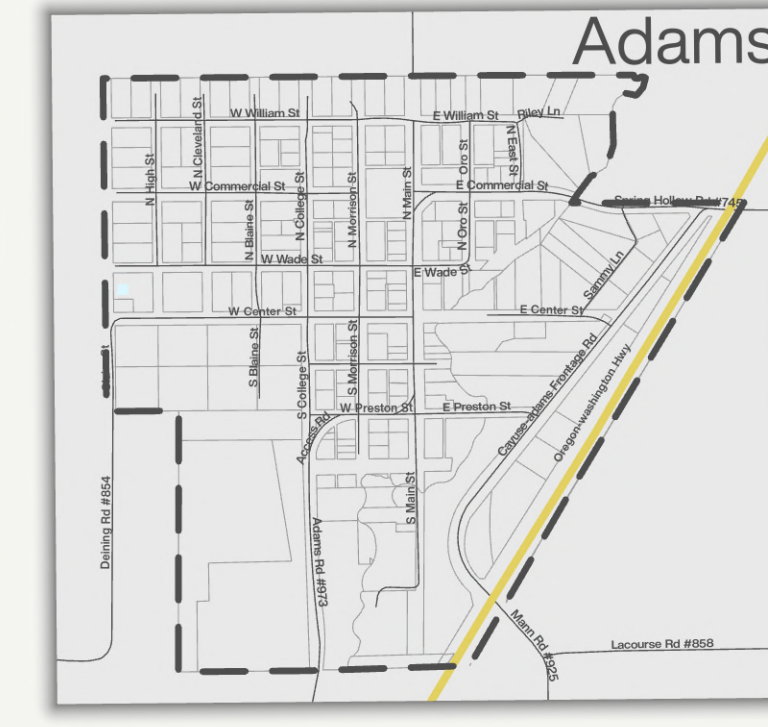

# Vector Control Districts

## Umatilla County, Oregon

- Vector Control Districts
  - East Umatilla Chemical
  - West Umatilla Mosquito
  - No Districts
- Roads
  - Secondary
  - Local Roads
  - Primary
- Tax Lots
- City Limits

This map was prepared for reference only and was NOT prepared nor is suitable for legal, engineering, or surveying purposes.  
 Last Edited: 3/20/2026