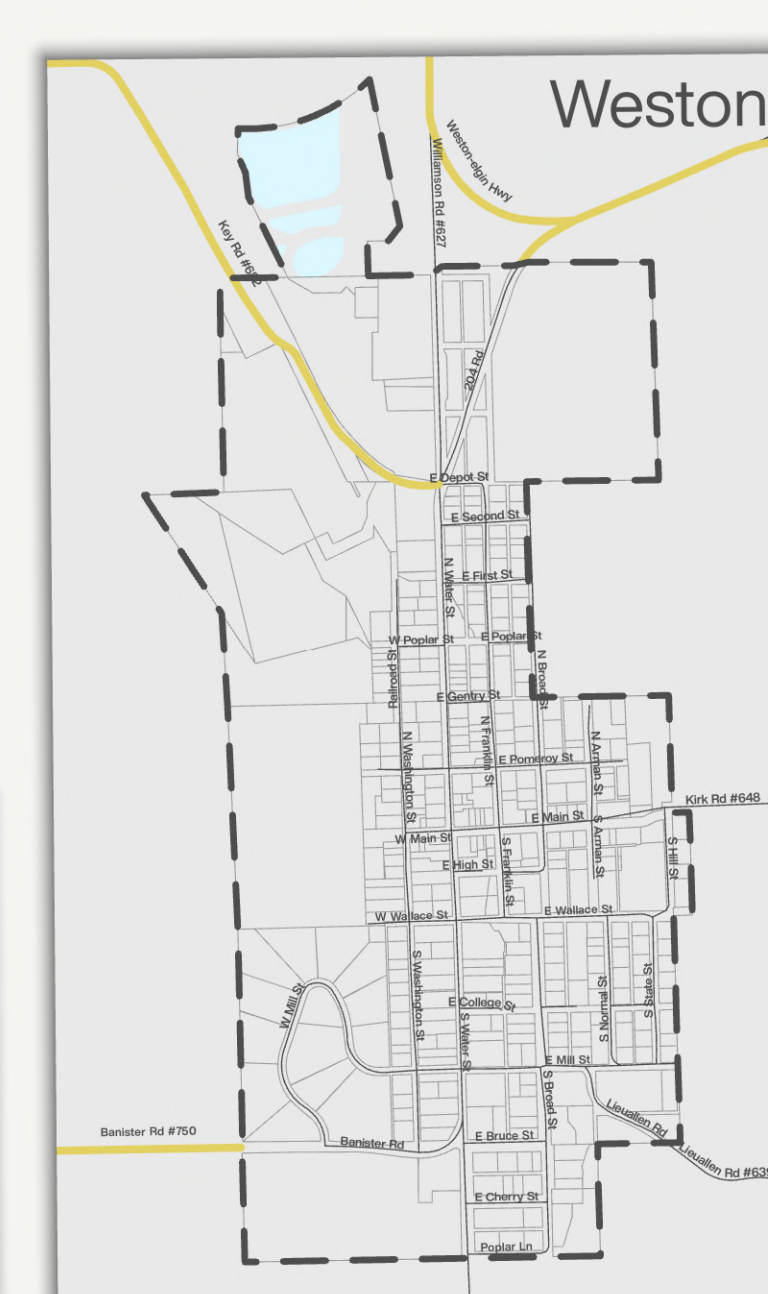

# Vector Control Districts

## Umatilla County, Oregon

- Vector Control Districts
  - East Umatilla Chemical
  - West Umatilla Mosquito
  - No Districts
- Roads
  - Secondary
  - Local Roads
  - Primary
- Tax Lots
- City Limits

This map was prepared for reference only and was NOT prepared nor is suitable for legal, engineering, or surveying purposes.  
 Last Edited: 3/20/2026

## Umatilla County, Oregon

Last Edited: 3/20/2026

This map was prepared for reference only and was NOT prepared nor is suitable for legal, engineering, or surveying purposes.

- Vector Control Districts
  - East Umatilla Chemical
  - West Umatilla Mosquito
  - No Districts
- Roads
  - Primary
  - Secondary
  - Local Roads
- City Limits
- Tax Lots