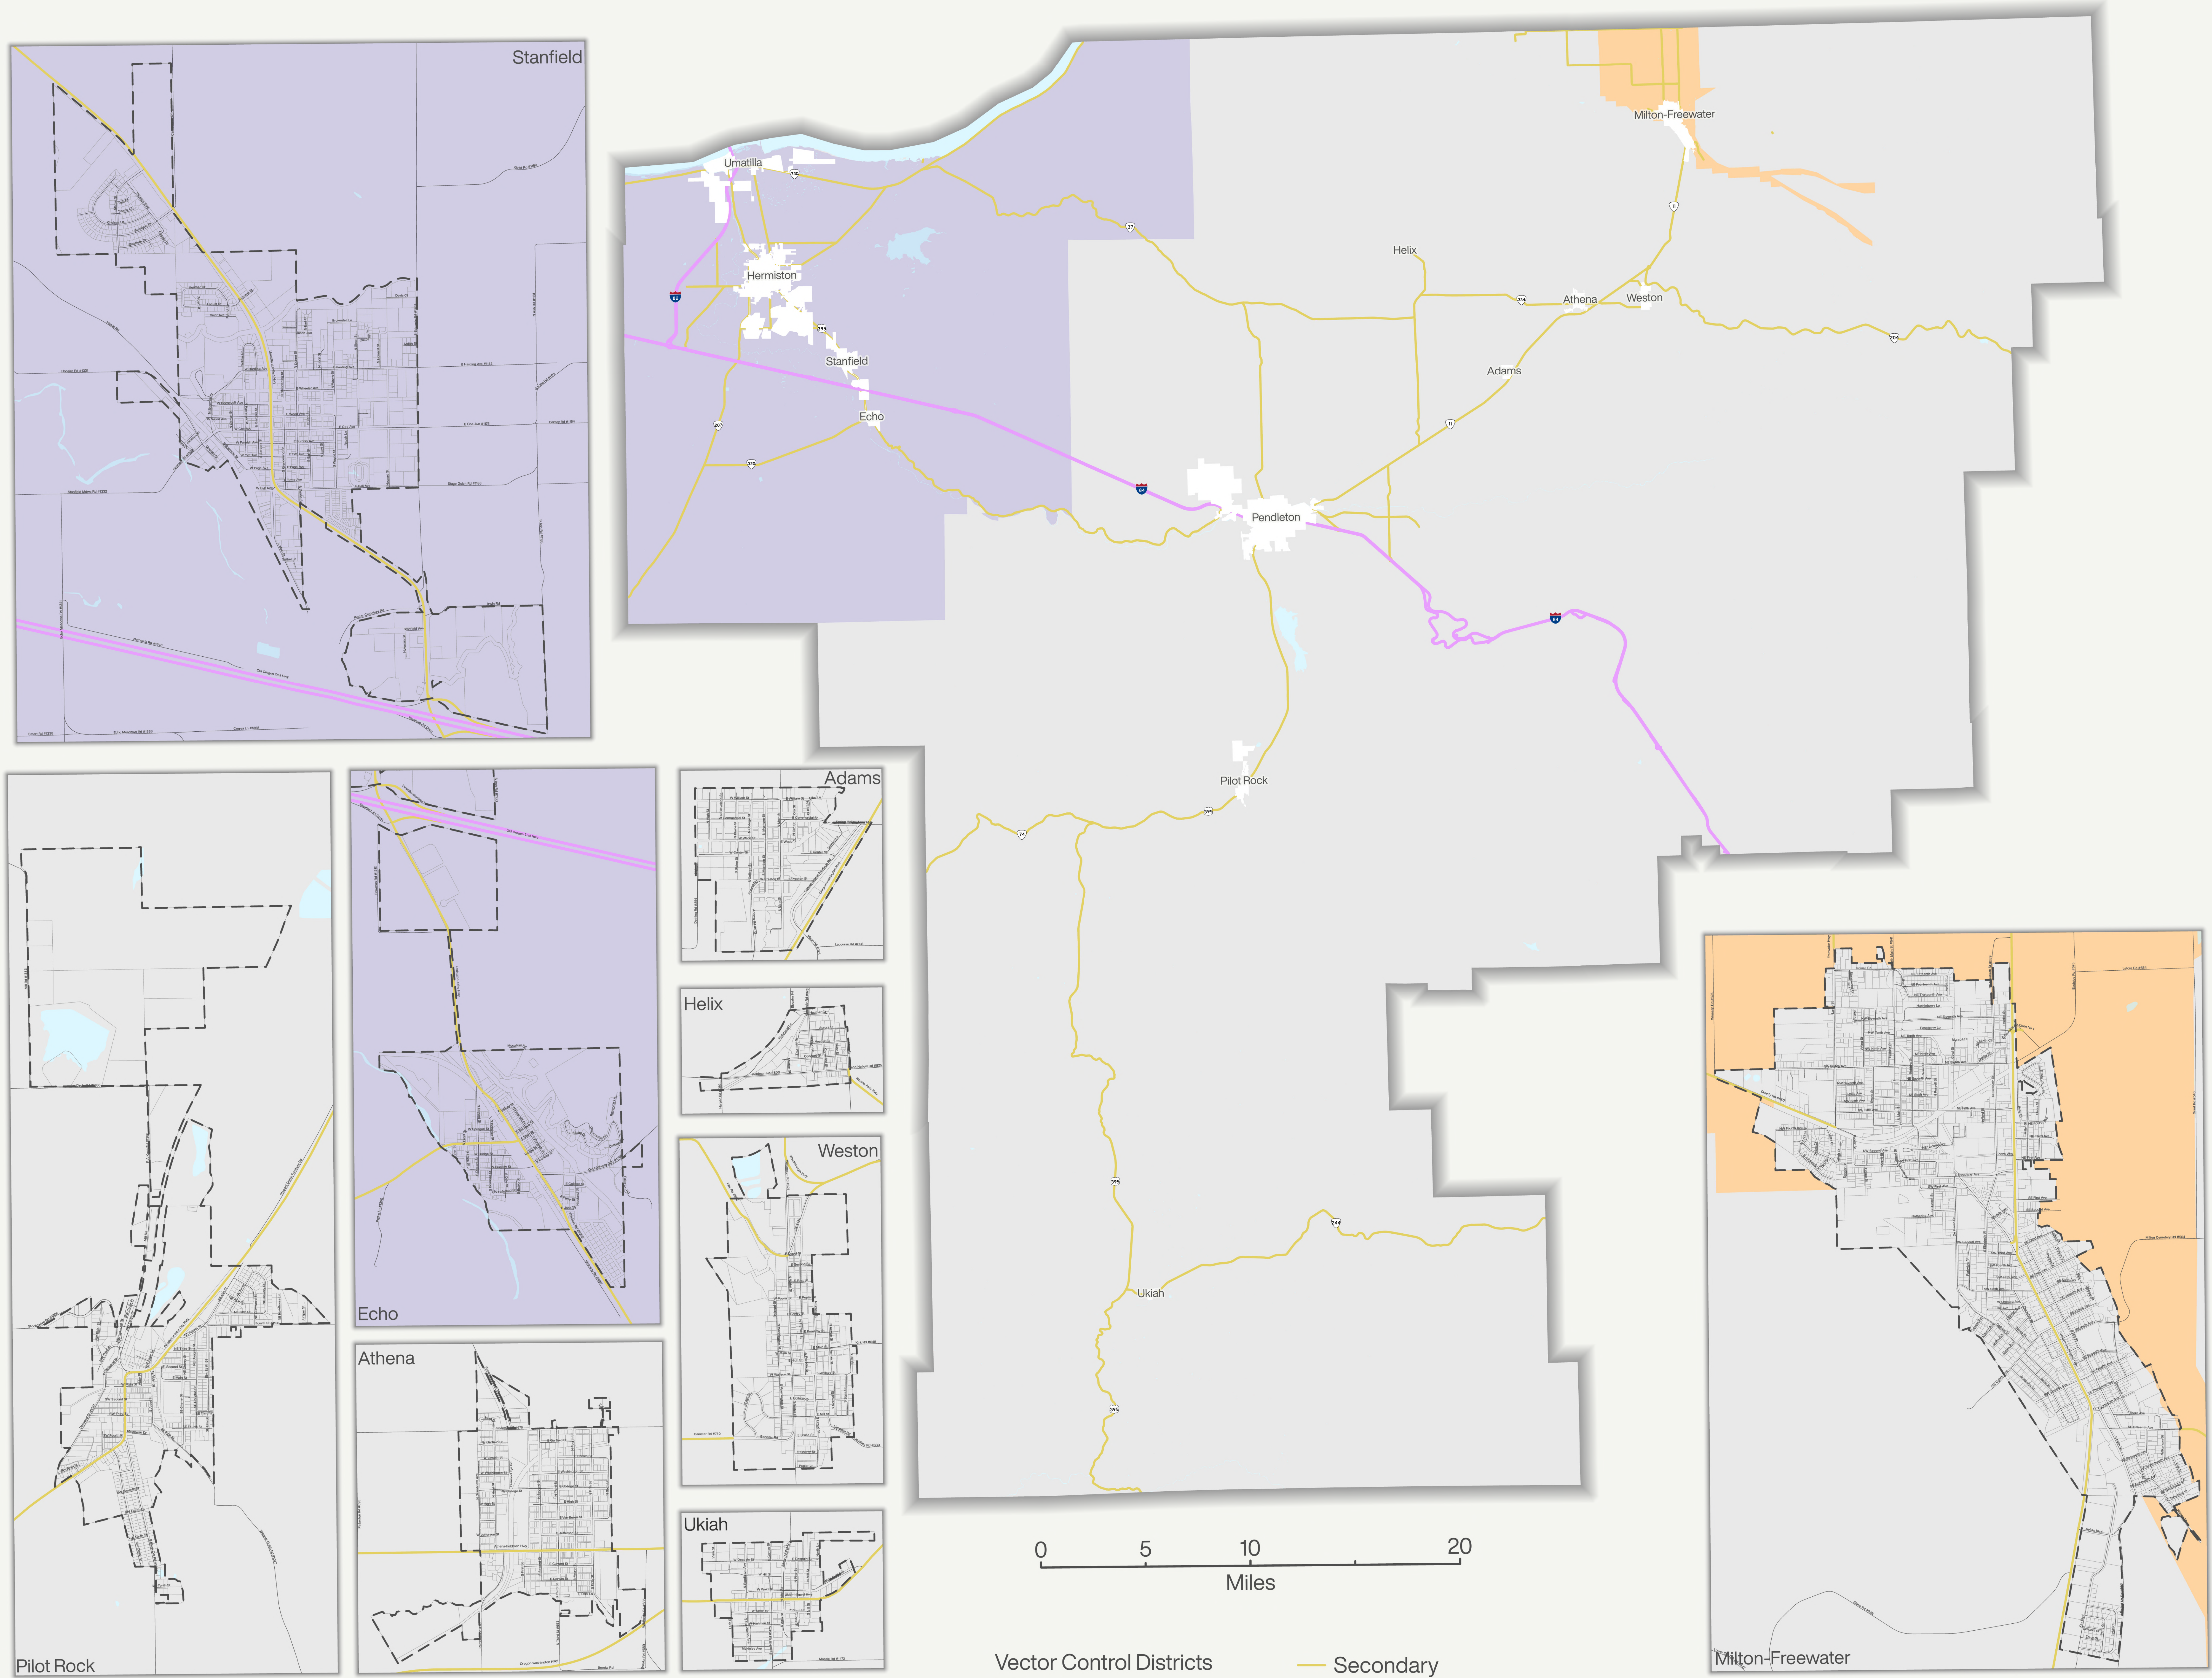

# Vector Control Districts

## Umatilla County, Oregon

- Vector Control Districts
  - East Umatilla Chemical
  - West Umatilla Mosquito
  - No Districts
- Roads
  - Secondary
  - Local Roads
  - Primary
- Tax Lots
- City Limits

This map was prepared for reference only and was NOT prepared nor is suitable for legal, engineering, or surveying purposes.  
 Last Edited: 3/20/2026

## Umatilla County, Oregon

Last Edited: 3/20/2026

This map was prepared for reference only and was NOT prepared nor is suitable for legal, engineering, or surveying purposes.

- Vector Control Districts
  - East Umatilla Chemical
  - West Umatilla Mosquito
  - No Districts
- Roads
  - Primary
  - Secondary
  - Local Roads
- City Limits
- Tax Lots