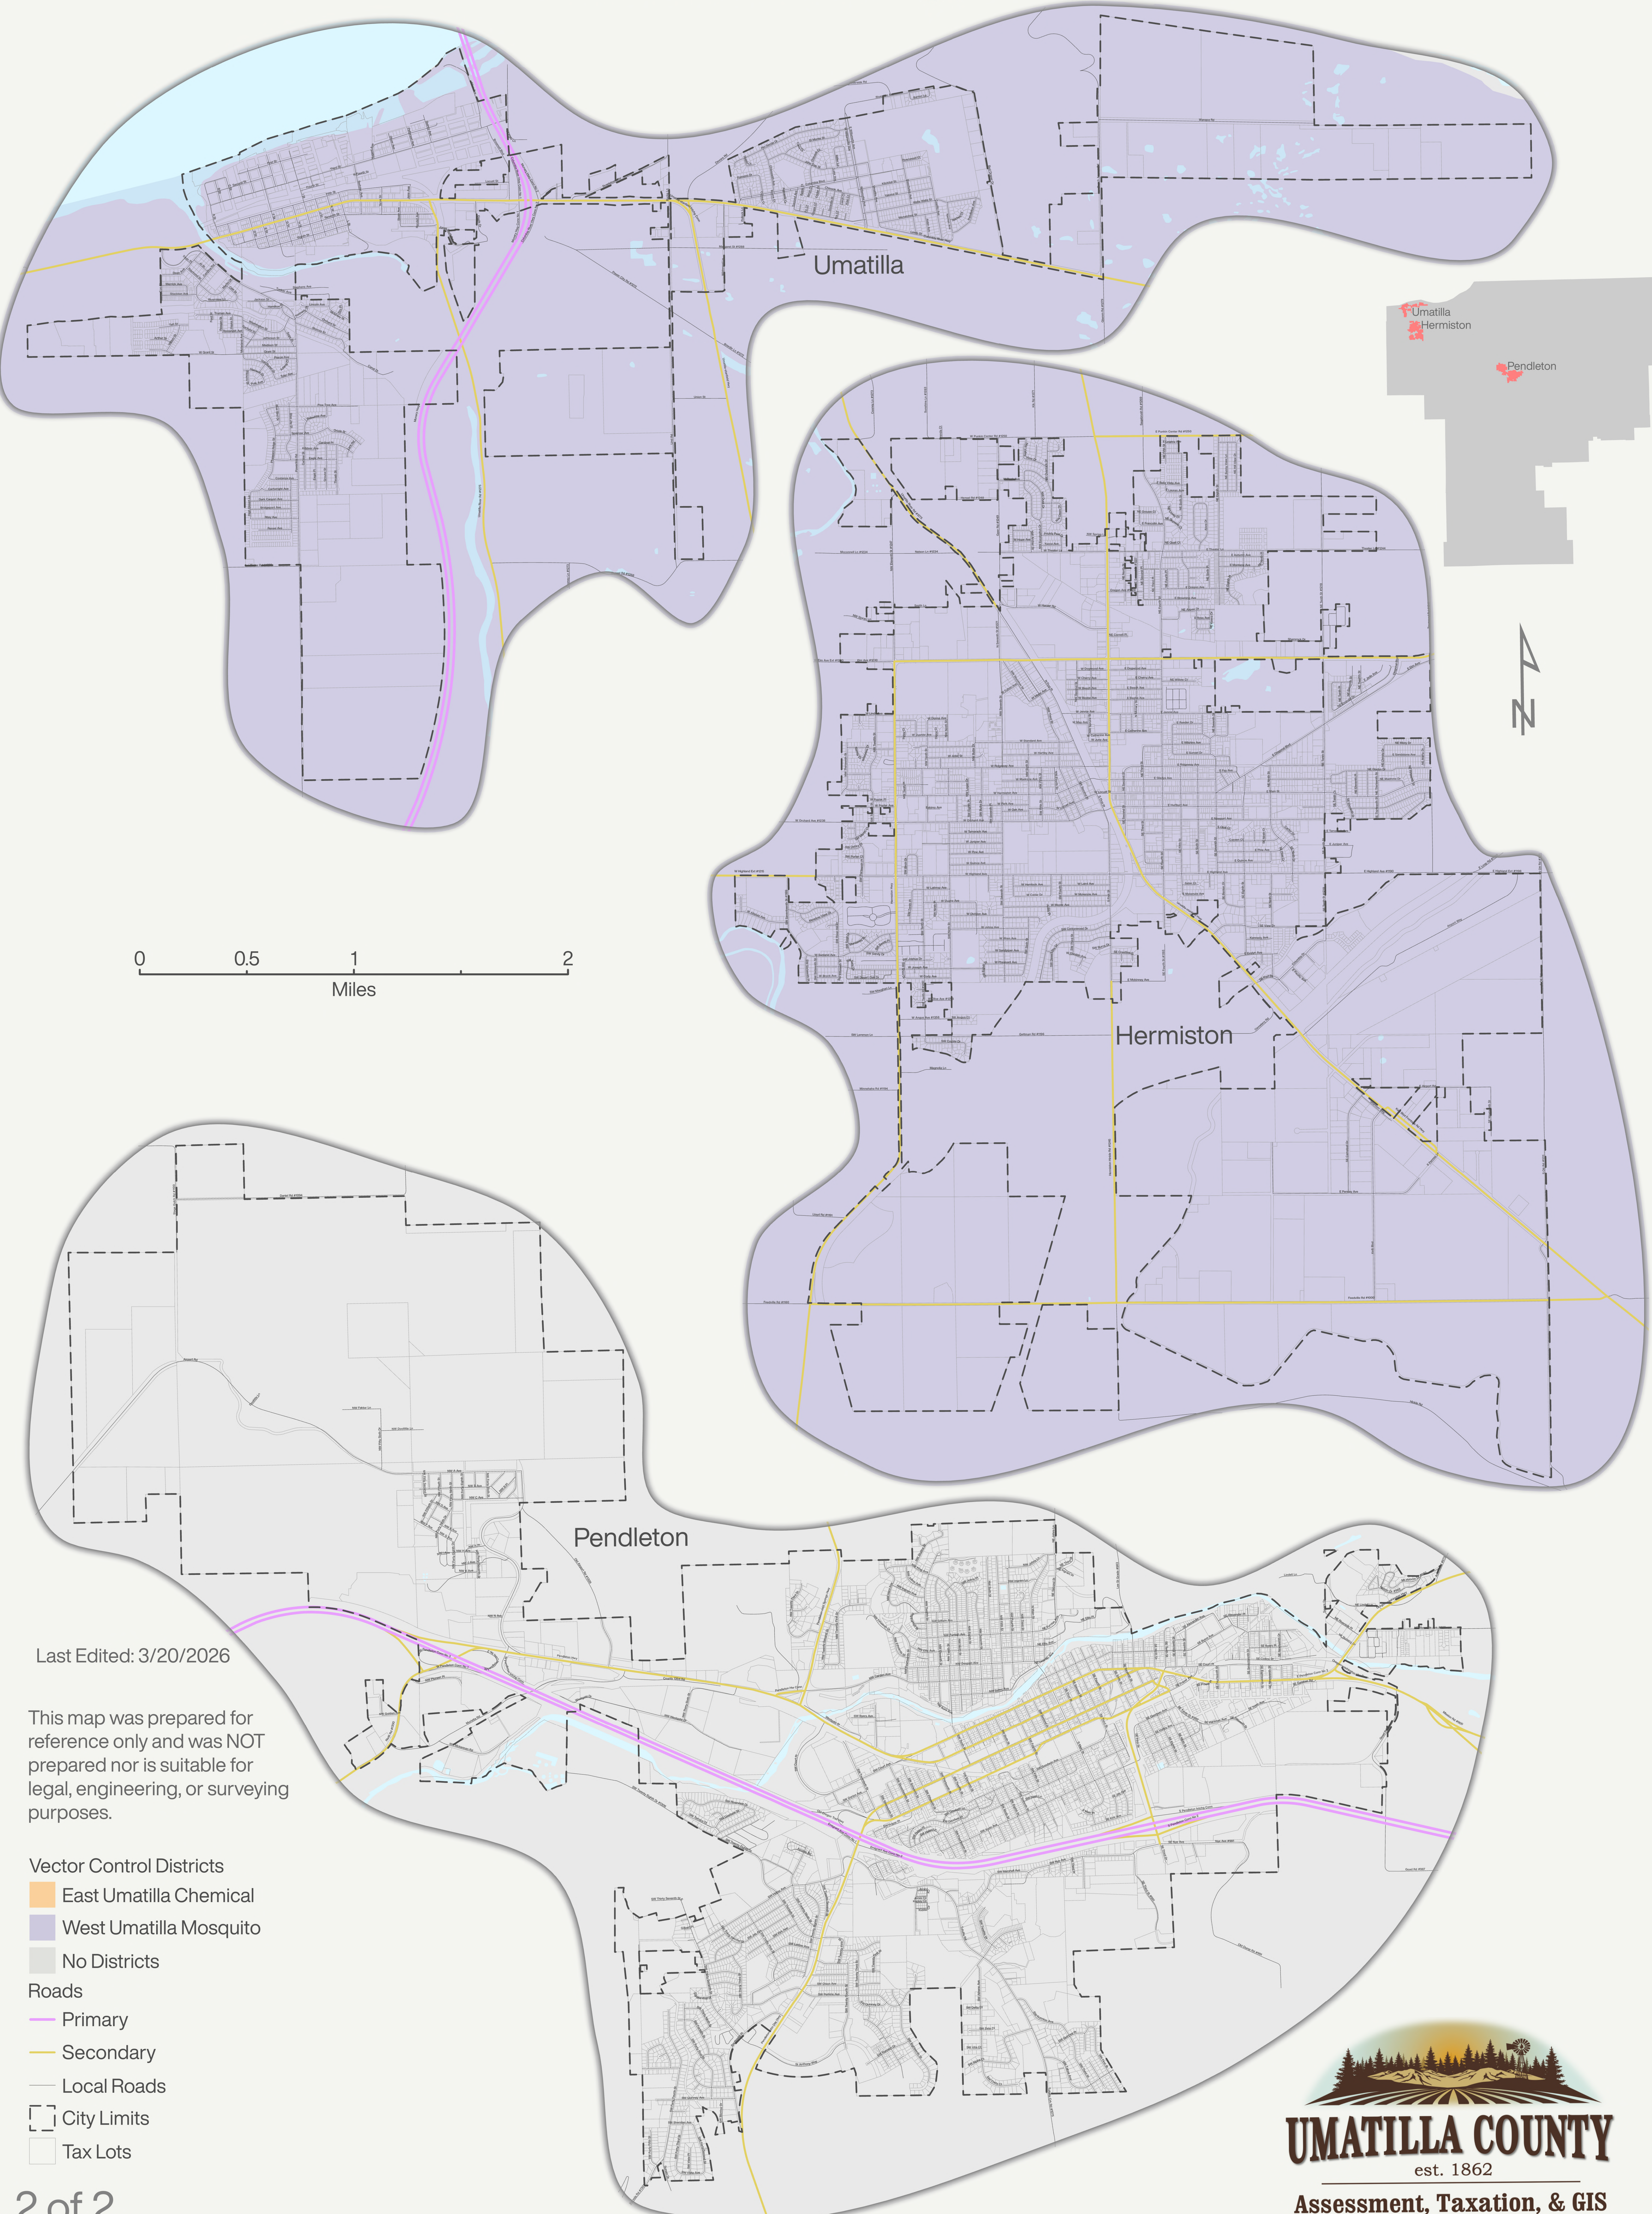

Vector Control Districts

Umatilla County, Oregon

Last Edited: 3/20/2026

This map was prepared for reference only and was NOT prepared nor is suitable for legal, engineering, or surveying purposes.

- Vector Control Districts
  - East Umatilla Chemical
  - West Umatilla Mosquito
  - No Districts
- Roads
  - Primary
  - Secondary
  - Local Roads
- City Limits
- Tax Lots