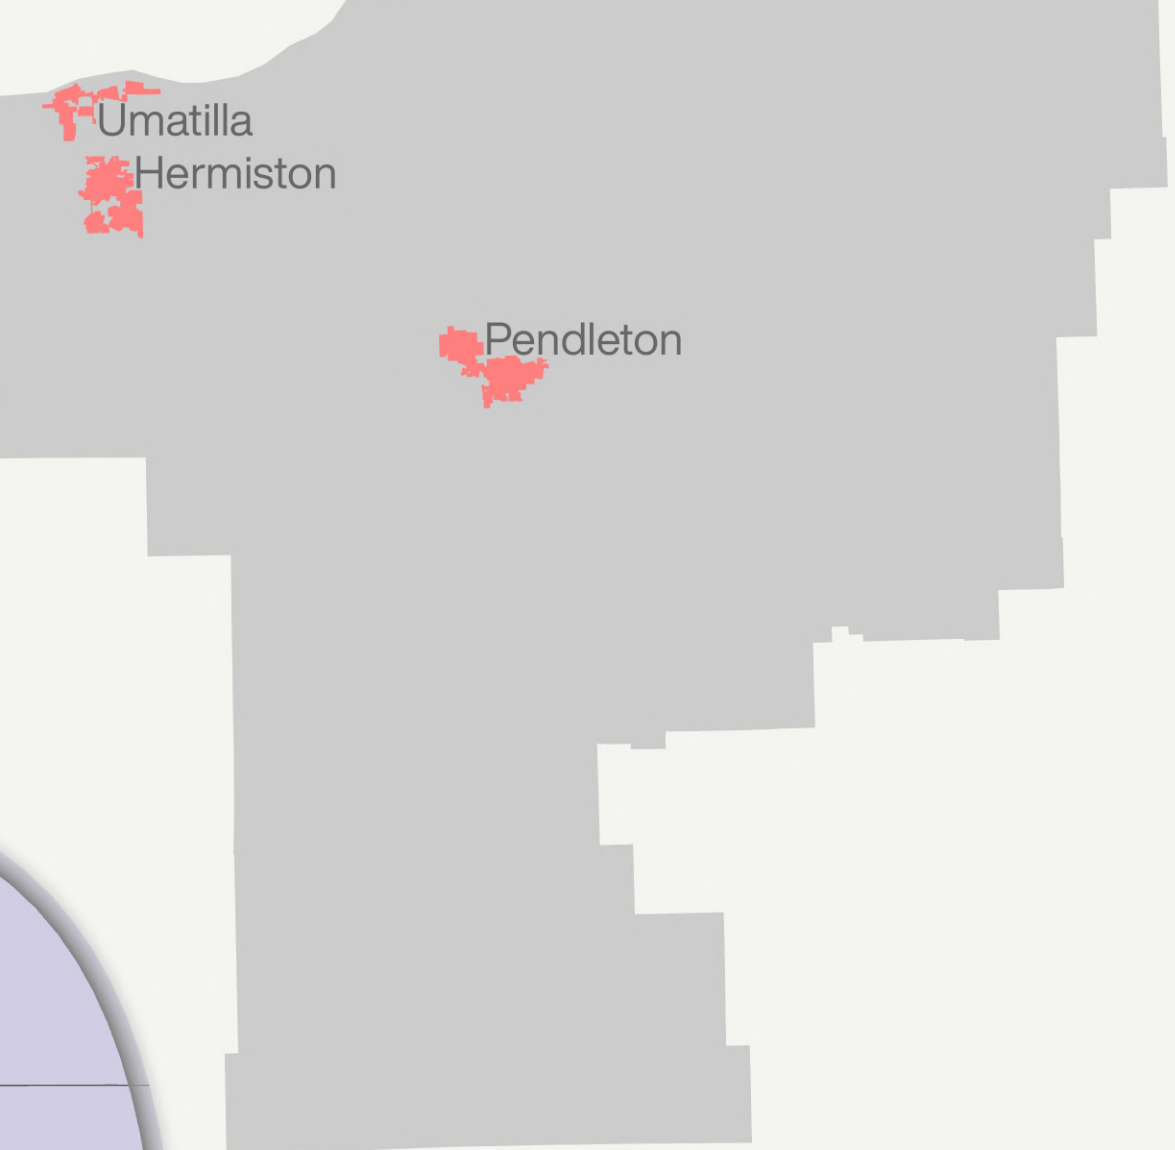

# Vector Control Districts

## Umatilla County, Oregon

- Vector Control Districts
  - East Umatilla Chemical
  - West Umatilla Mosquito
  - No Districts
- Roads
  - Secondary
  - Local Roads
  - Primary
- Tax Lots
- City Limits

This map was prepared for reference only and was NOT prepared nor is suitable for legal, engineering, or surveying purposes.  
 Last Edited: 3/20/2026

## Umatilla County, Oregon

Last Edited: 3/20/2026

This map was prepared for reference only and was NOT prepared nor is suitable for legal, engineering, or surveying purposes.

- Vector Control Districts
  - East Umatilla Chemical
  - West Umatilla Mosquito
  - No Districts
- Roads
  - Primary
  - Secondary
  - Local Roads
- City Limits
- Tax Lots