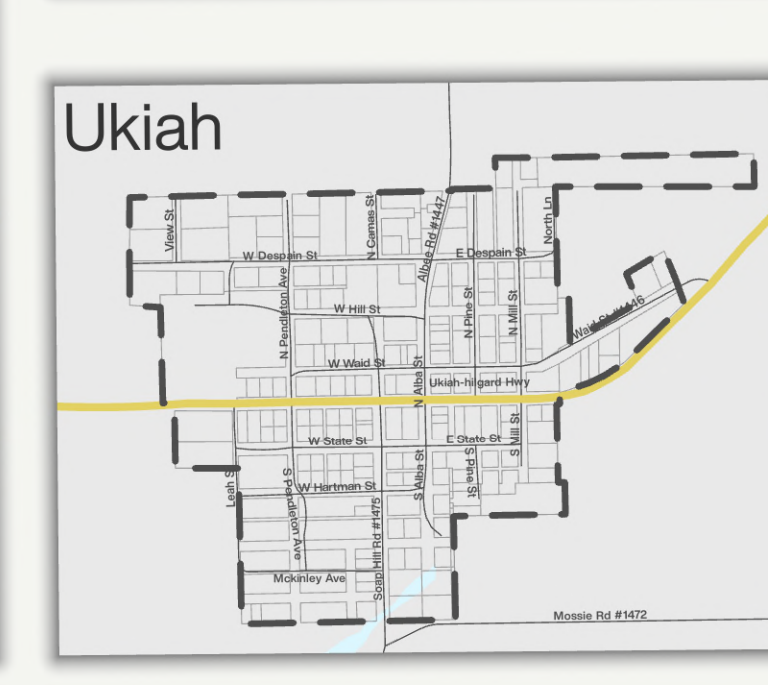

# Vector Control Districts

## Umatilla County, Oregon

- Vector Control Districts
  - East Umatilla Chemical
  - West Umatilla Mosquito
  - No Districts
- Roads
  - Secondary
  - Local Roads
  - Primary
- Tax Lots
- City Limits

This map was prepared for reference only and was NOT prepared nor is suitable for legal, engineering, or surveying purposes.  
 Last Edited: 3/20/2026

## Umatilla County, Oregon

Last Edited: 3/20/2026

This map was prepared for reference only and was NOT prepared nor is suitable for legal, engineering, or surveying purposes.

- Vector Control Districts
  - East Umatilla Chemical
  - West Umatilla Mosquito
  - No Districts
- Roads
  - Primary
  - Secondary
  - Local Roads
- City Limits
- Tax Lots