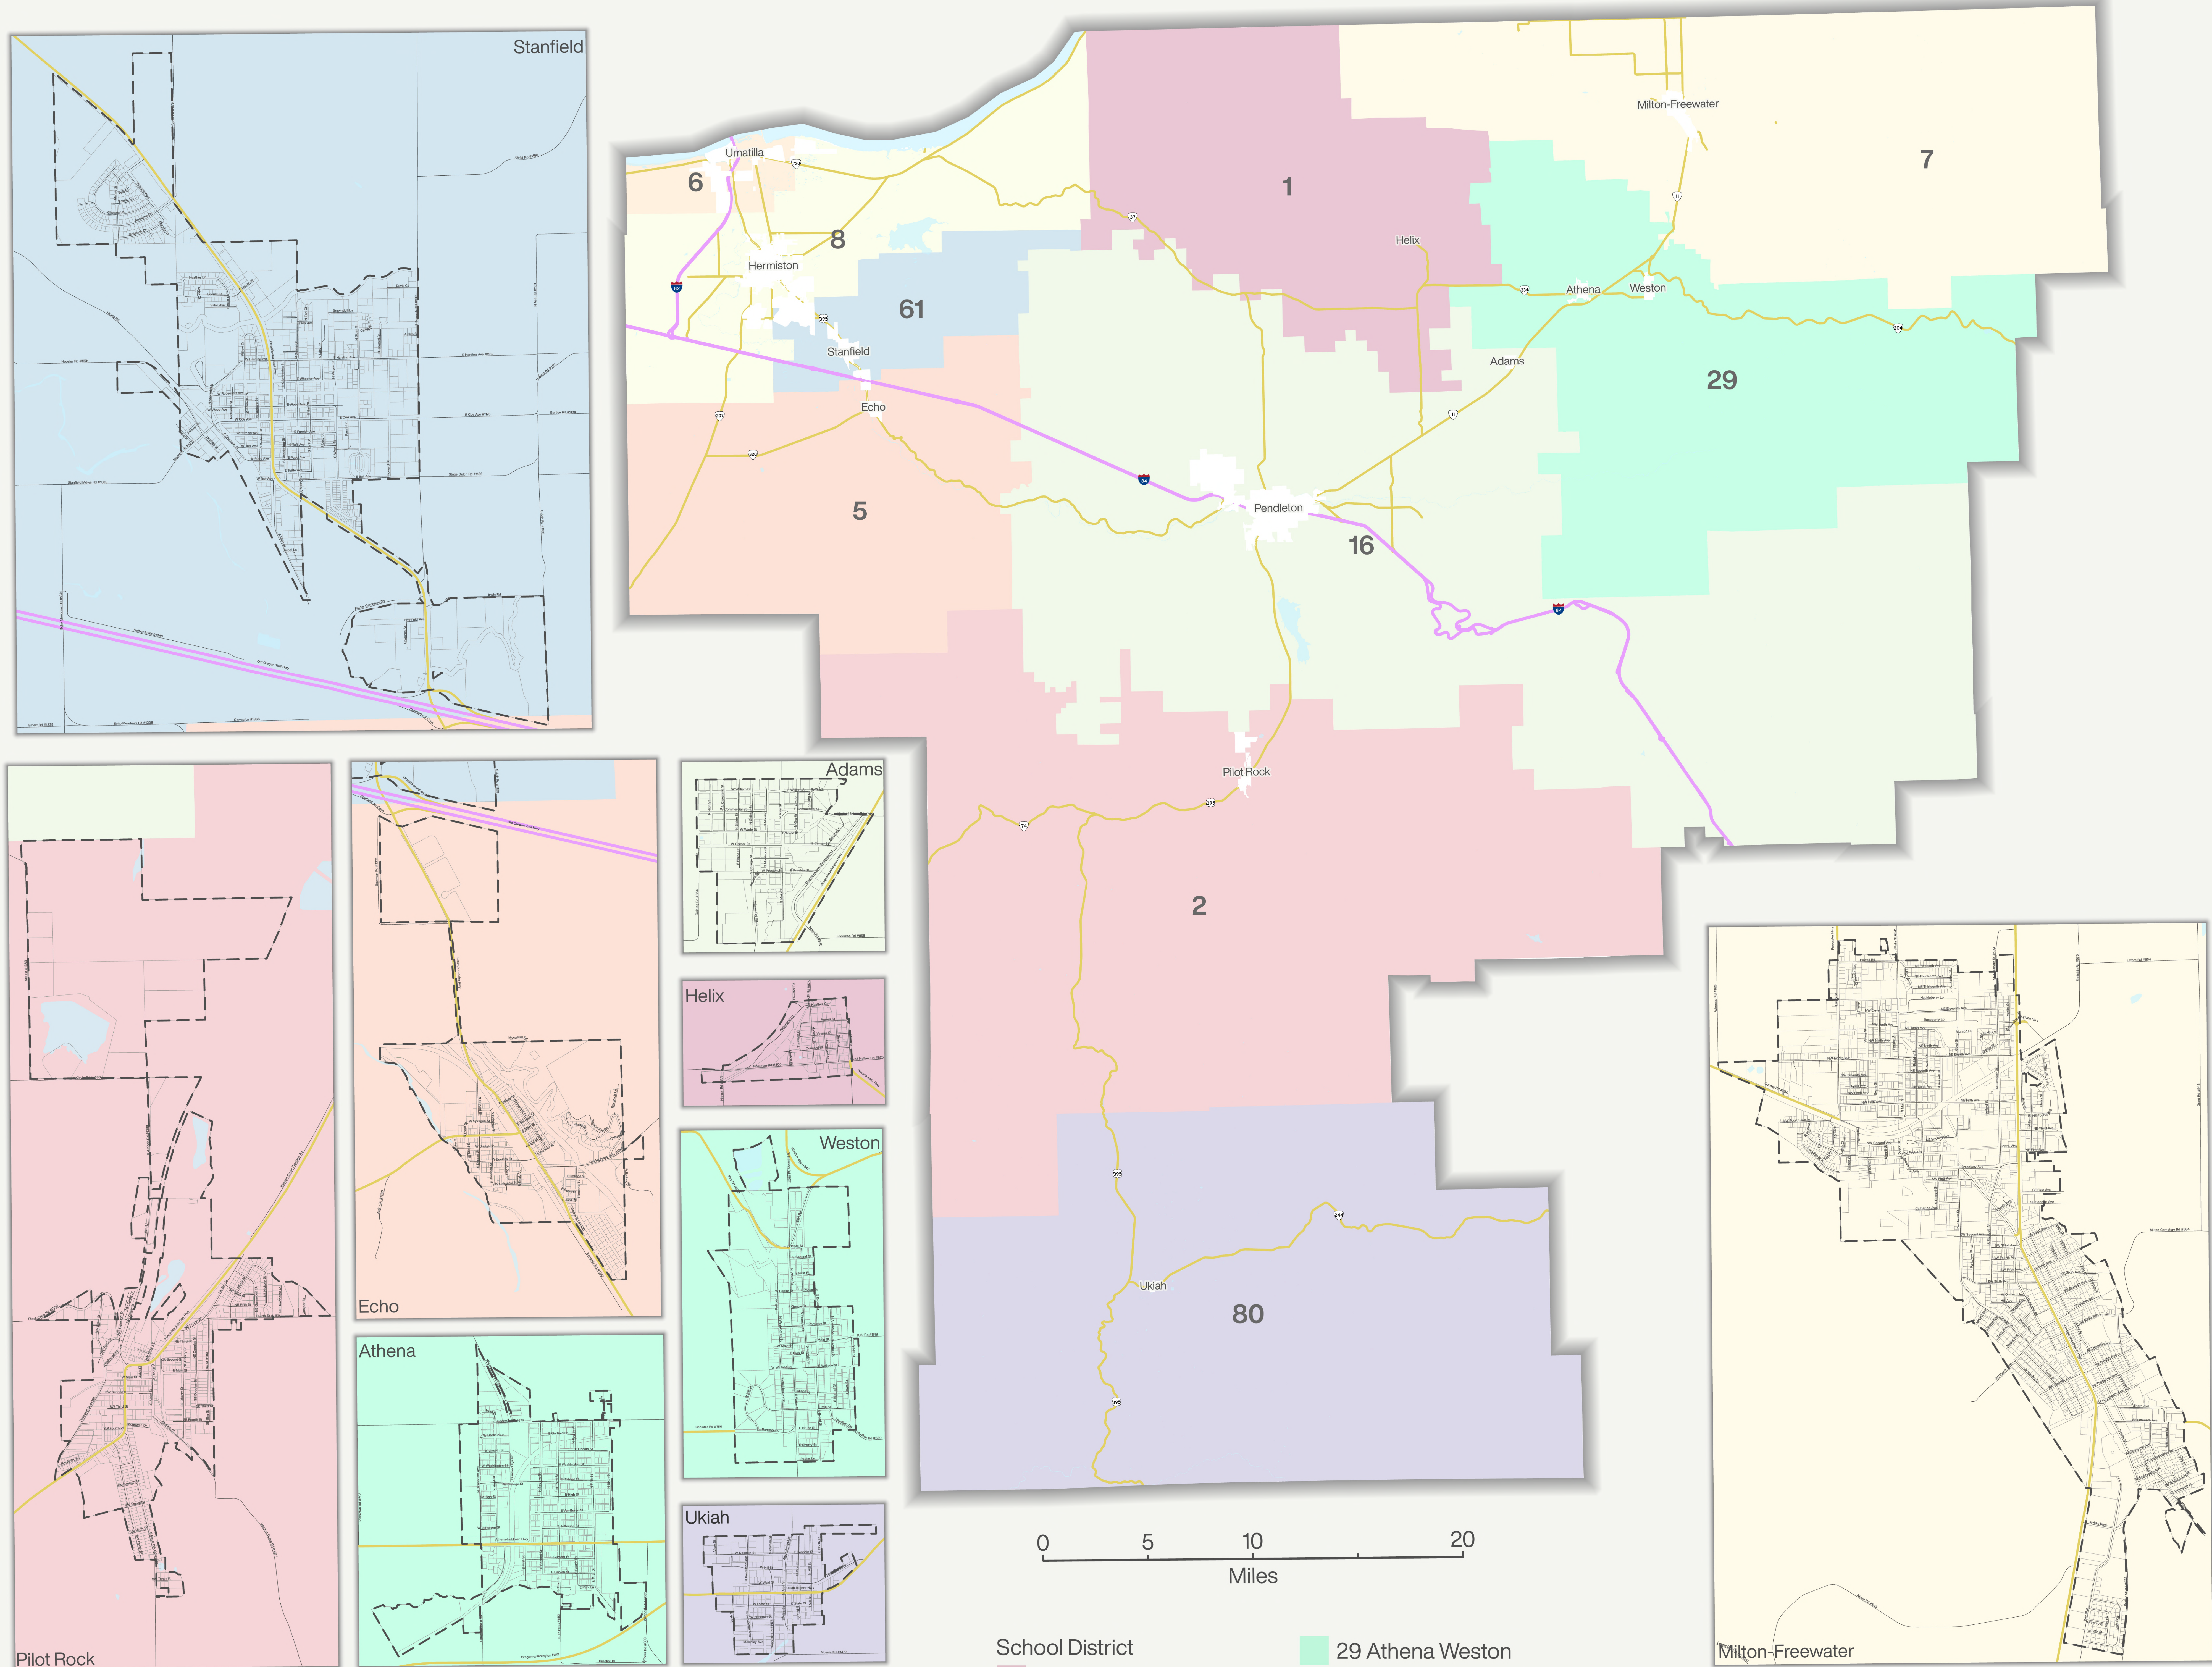

School Districts

Umatilla County, Oregon

- | | |
|--------------------|------------------|
| School District | 29 Athena Weston |
| 1 Helix | 61 Stanfield |
| 2 Pilot Rock | 80 Ukiah |
| 5 Echo | Roads |
| 6 Umatilla | Primary |
| 7 Milton Freewater | Secondary |
| 8 Hermiston | Local Roads |
| 16 Pendleton | Tax Lots |
| | City Limits |

This map was prepared for reference only and was NOT prepared nor is suitable for legal, engineering, or surveying purposes.

Last Edited: 3/20/2026

School Districts

Umatilla County, Oregon

0 0.5 1 2
Miles

Last Edited: 3/20/2026

This map was prepared for reference only and was NOT prepared nor is suitable for legal, engineering, or surveying purposes.

- | | |
|--------------------|--------------|
| School District | 61 Stanfield |
| 1 Helix | 80 Ukiah |
| 2 Pilot Rock | Roads |
| 5 Echo | Primary |
| 6 Umatilla | Secondary |
| 7 Milton Freewater | Local Roads |
| 8 Hermiston | City Limits |
| 16 Pendleton | Tax Lots |
| 29 Athena Weston | |