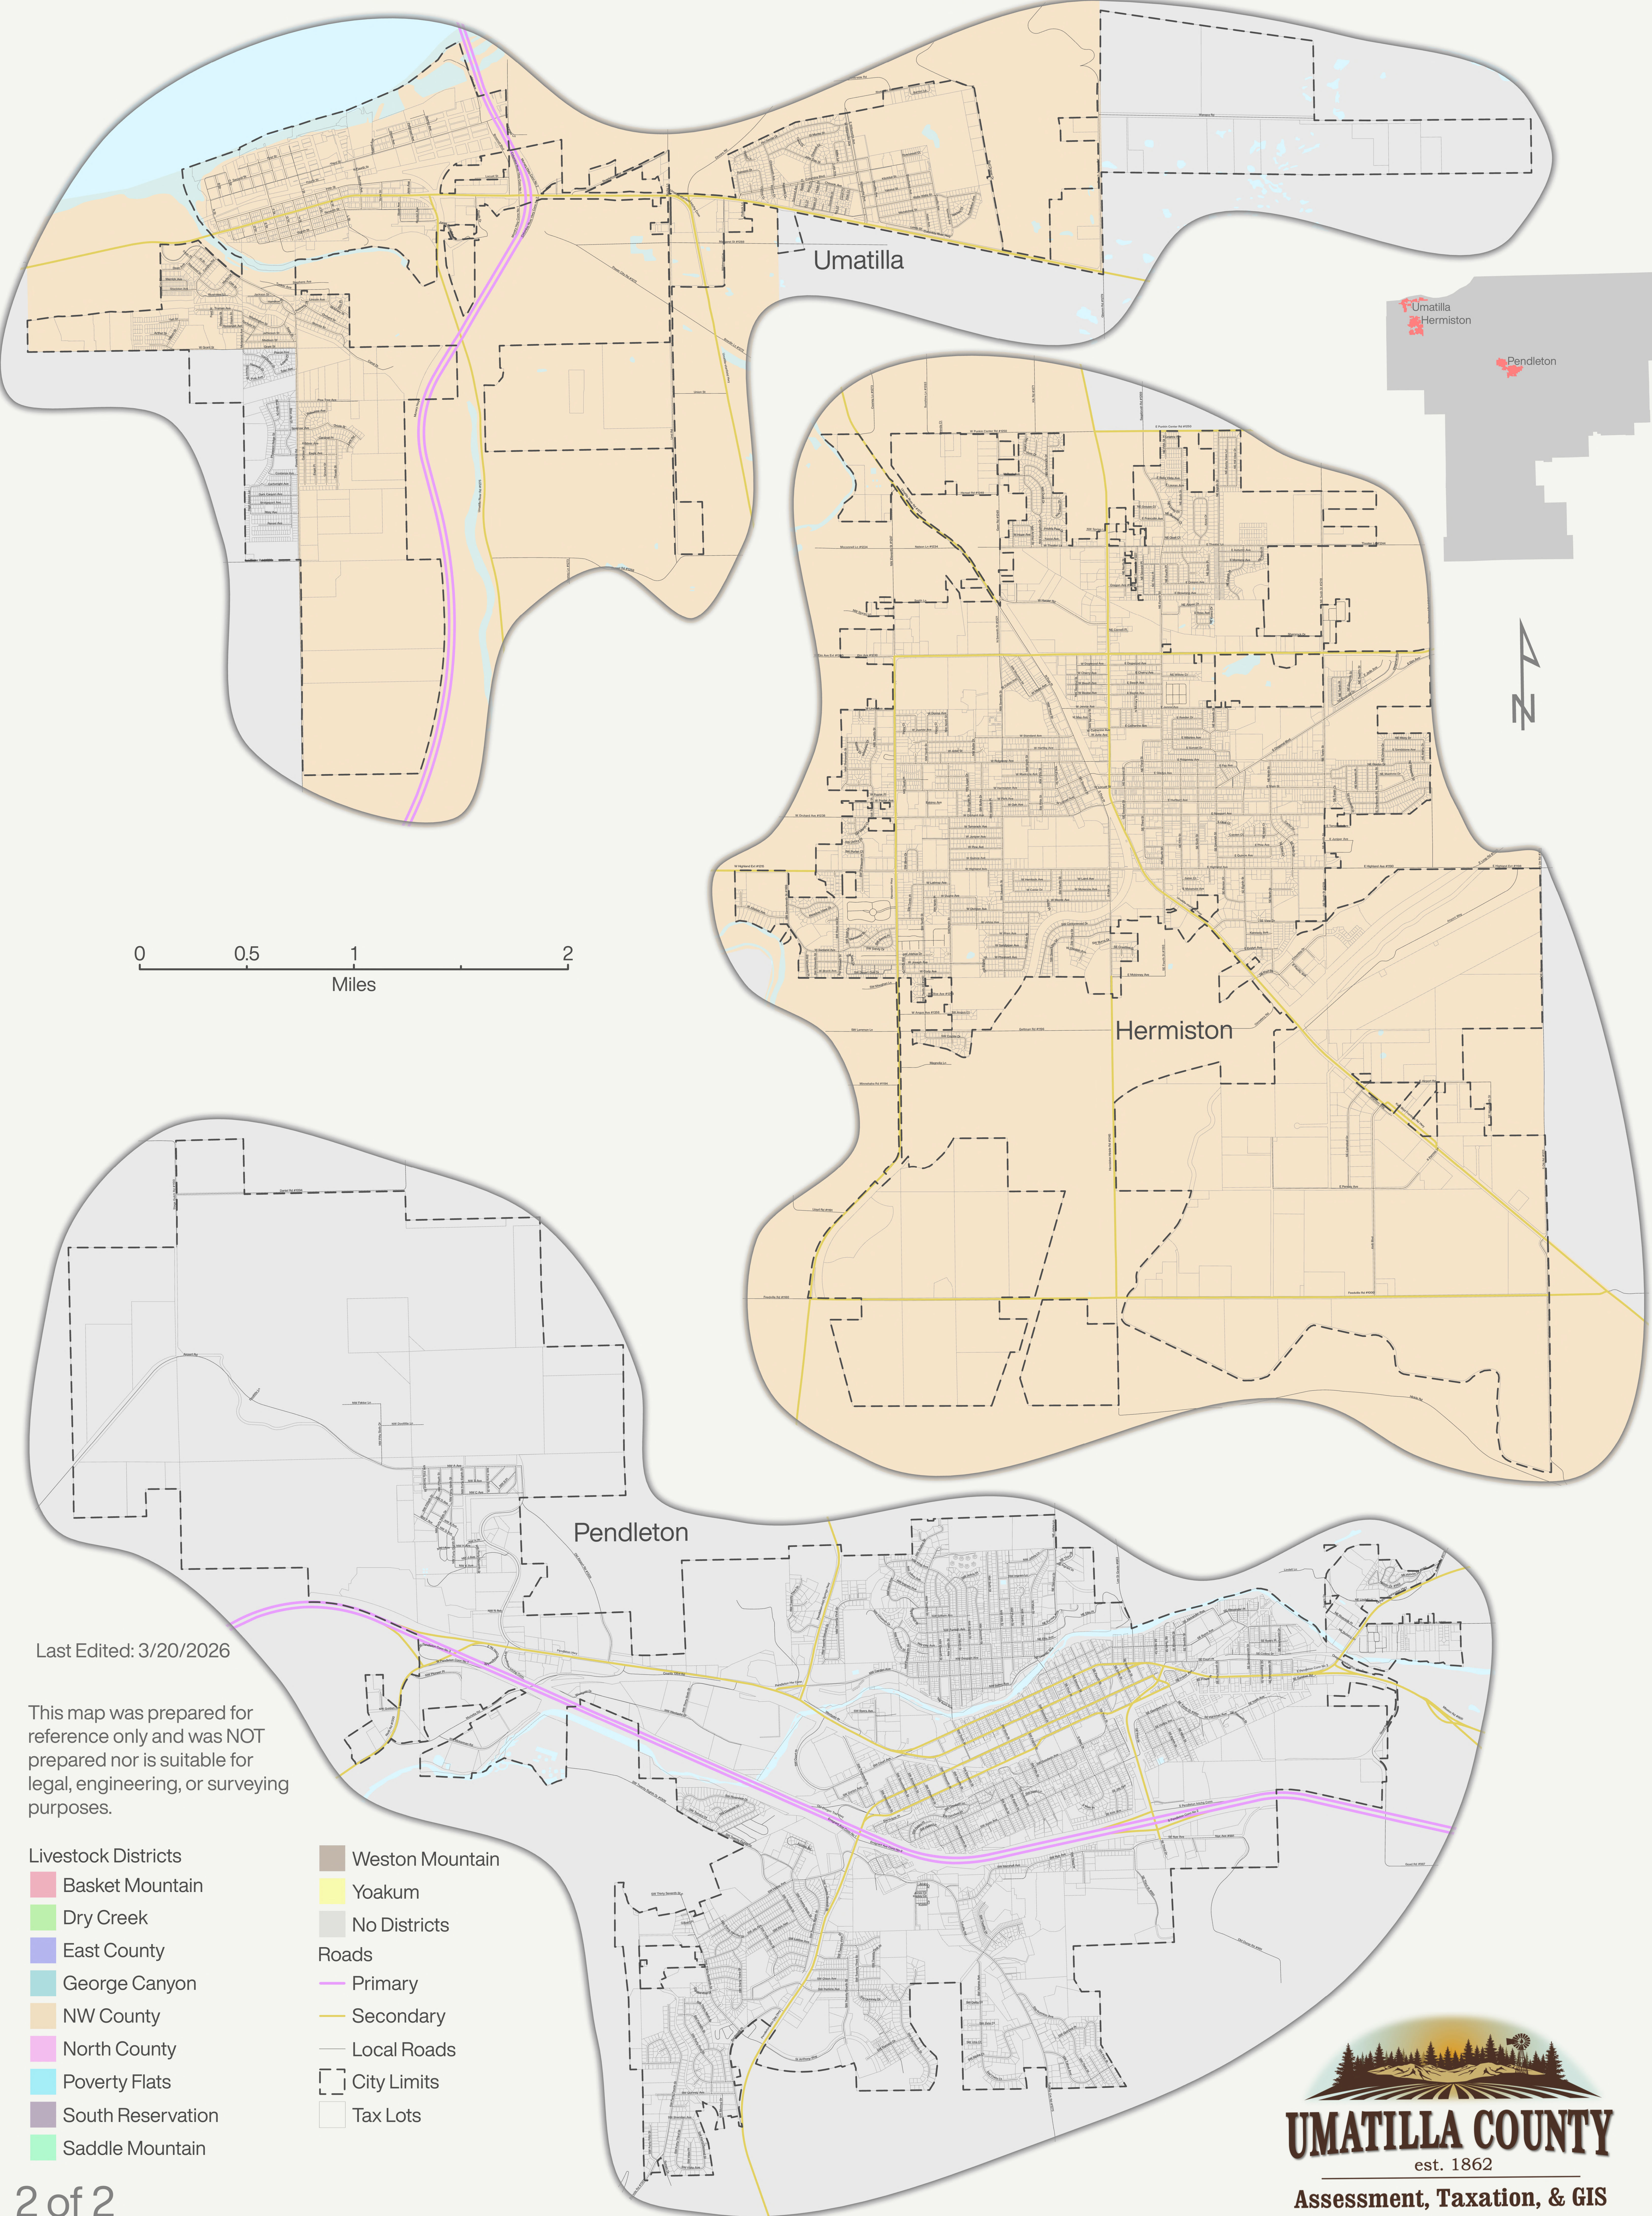

# Livestock Districts

## Umatilla County, Oregon

This map was prepared for reference only and was NOT prepared nor is suitable for legal, engineering, or surveying purposes.

Last Edited: 3/20/2026

## Umatilla County, Oregon

Last Edited: 3/20/2026

This map was prepared for reference only and was NOT prepared nor is suitable for legal, engineering, or surveying purposes.

- Livestock Districts**
- Basket Mountain
  - Dry Creek
  - East County
  - George Canyon
  - NW County
  - North County
  - Poverty Flats
  - South Reservation
  - Saddle Mountain