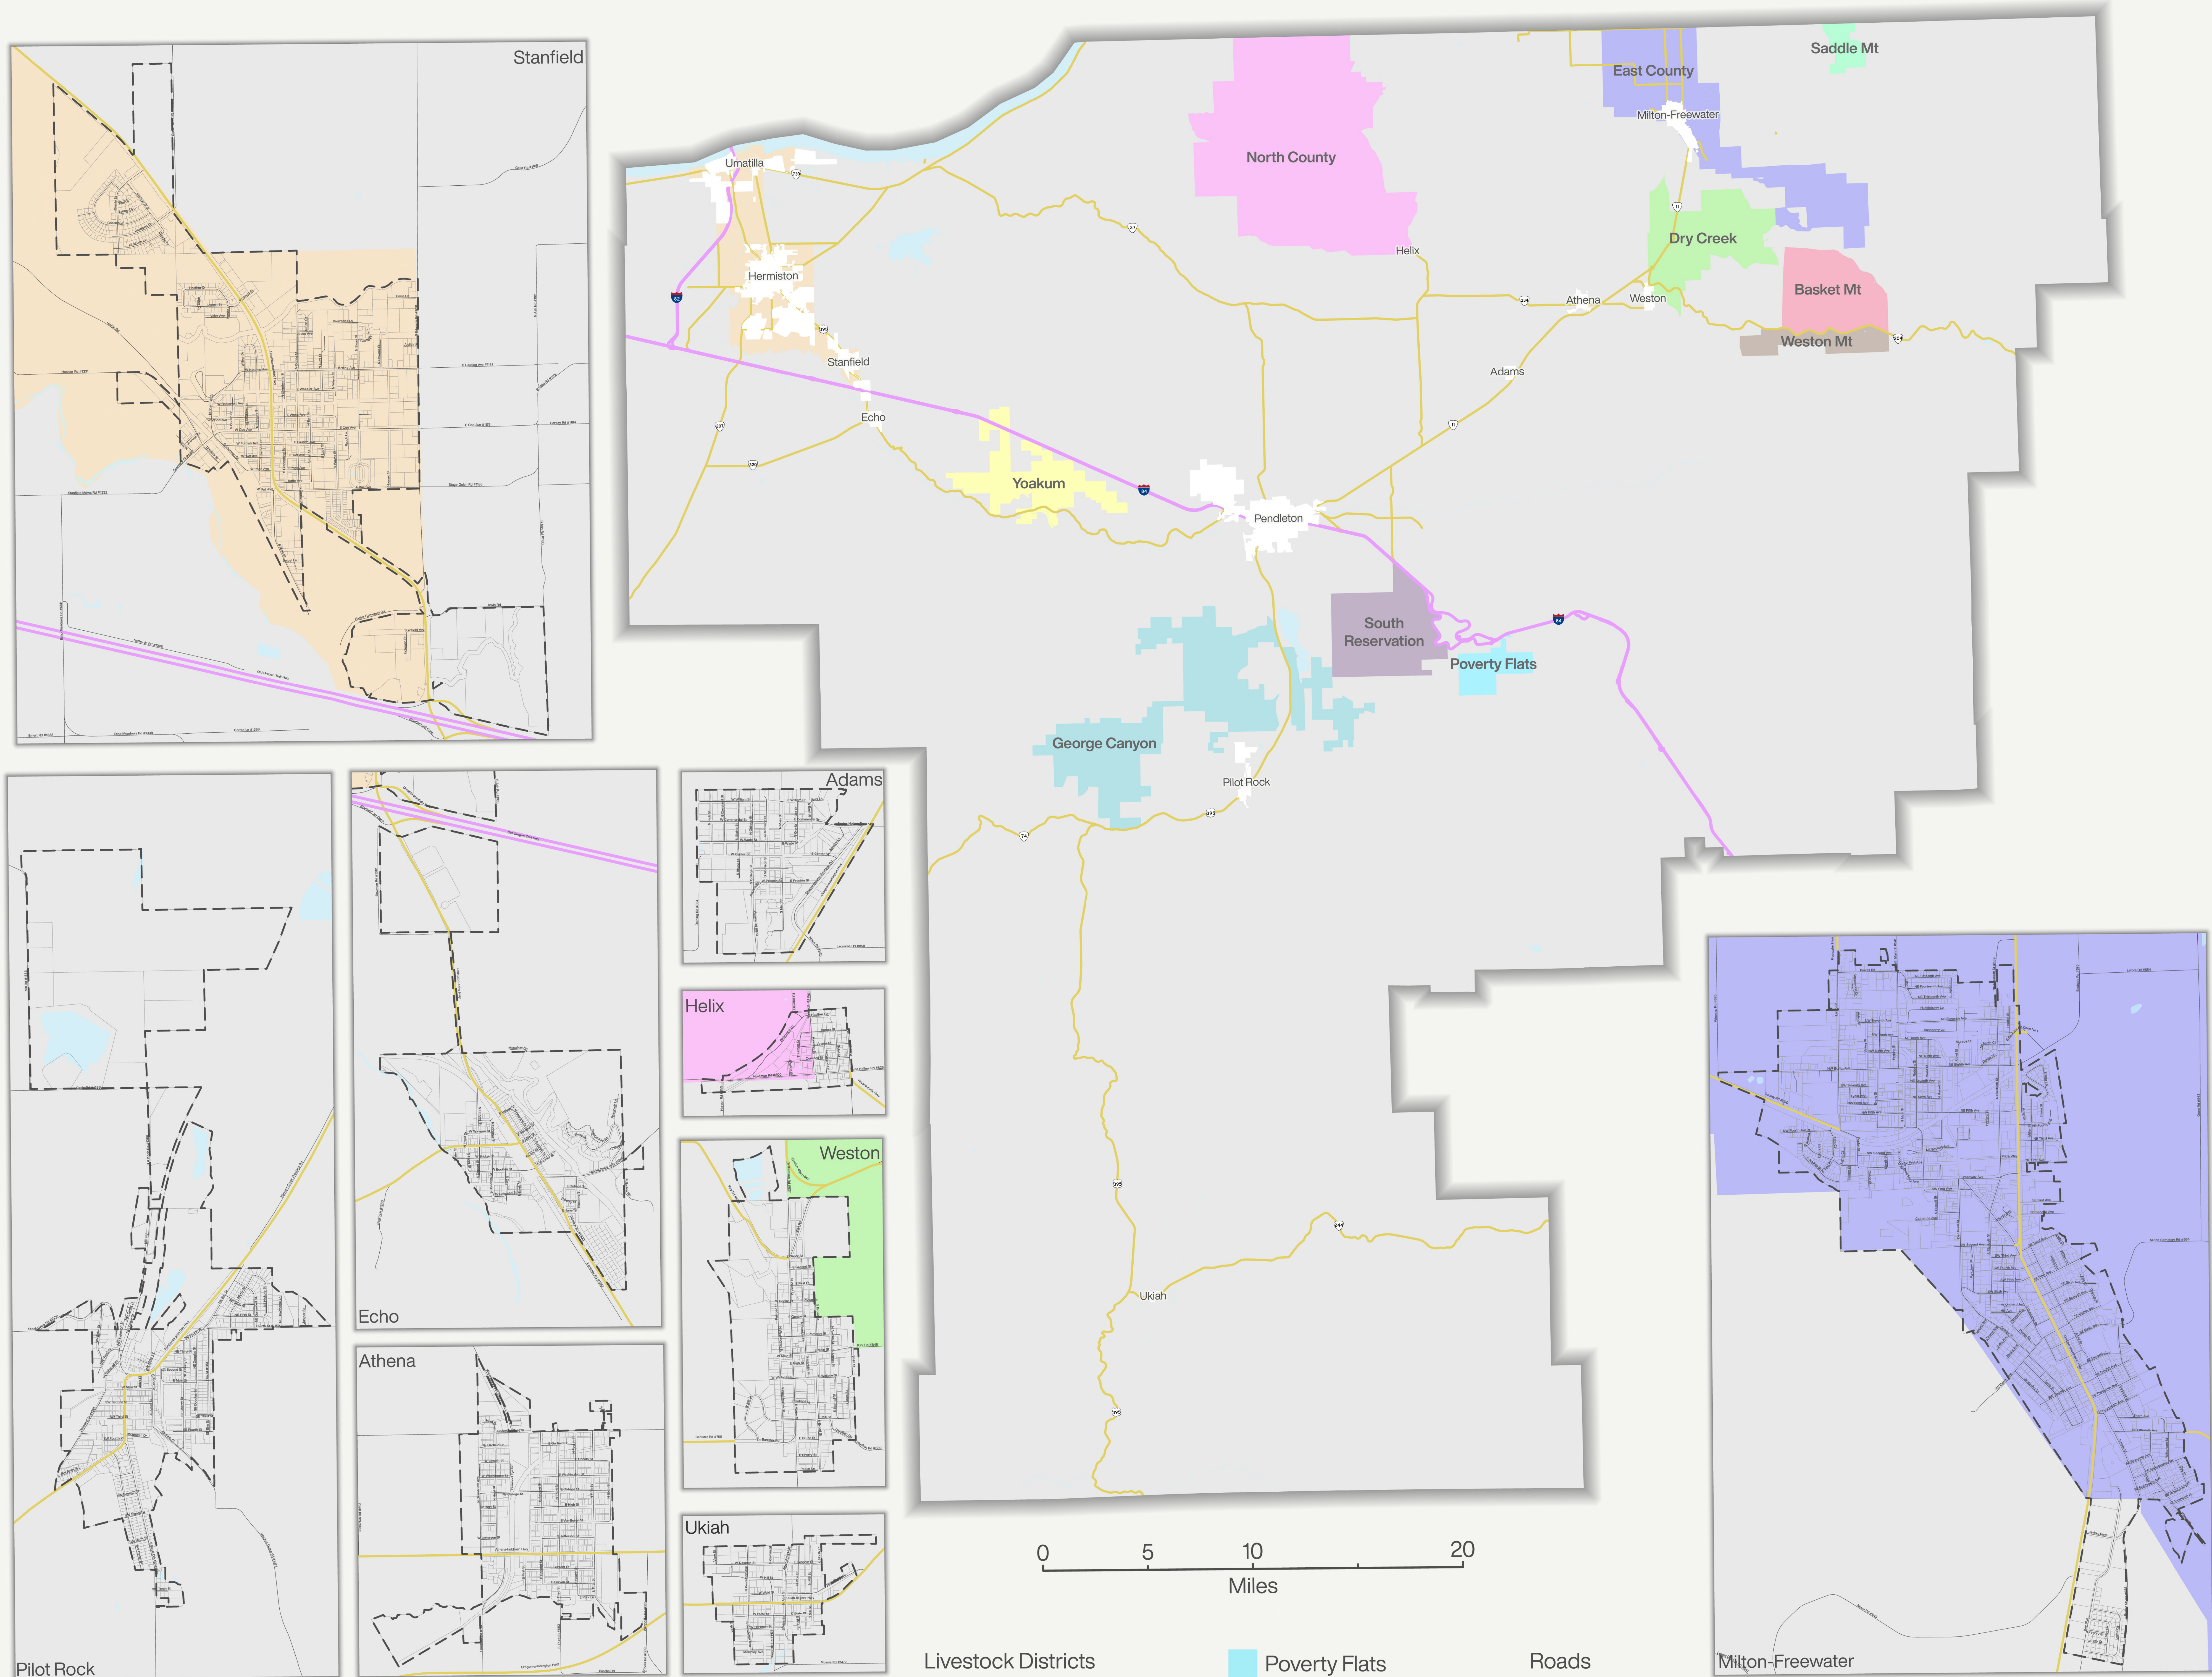

# Livestock Districts

## Umatilla County, Oregon

This map was prepared for reference only and was NOT prepared nor is suitable for legal, engineering, or surveying purposes.

Last Edited: 3/20/2026

## Umatilla County, Oregon

Last Edited: 3/20/2026

This map was prepared for reference only and was NOT prepared nor is suitable for legal, engineering, or surveying purposes.

- Livestock Districts**
- Basket Mountain
  - Dry Creek
  - East County
  - George Canyon
  - NW County
  - North County
  - Poverty Flats
  - South Reservation
  - Saddle Mountain