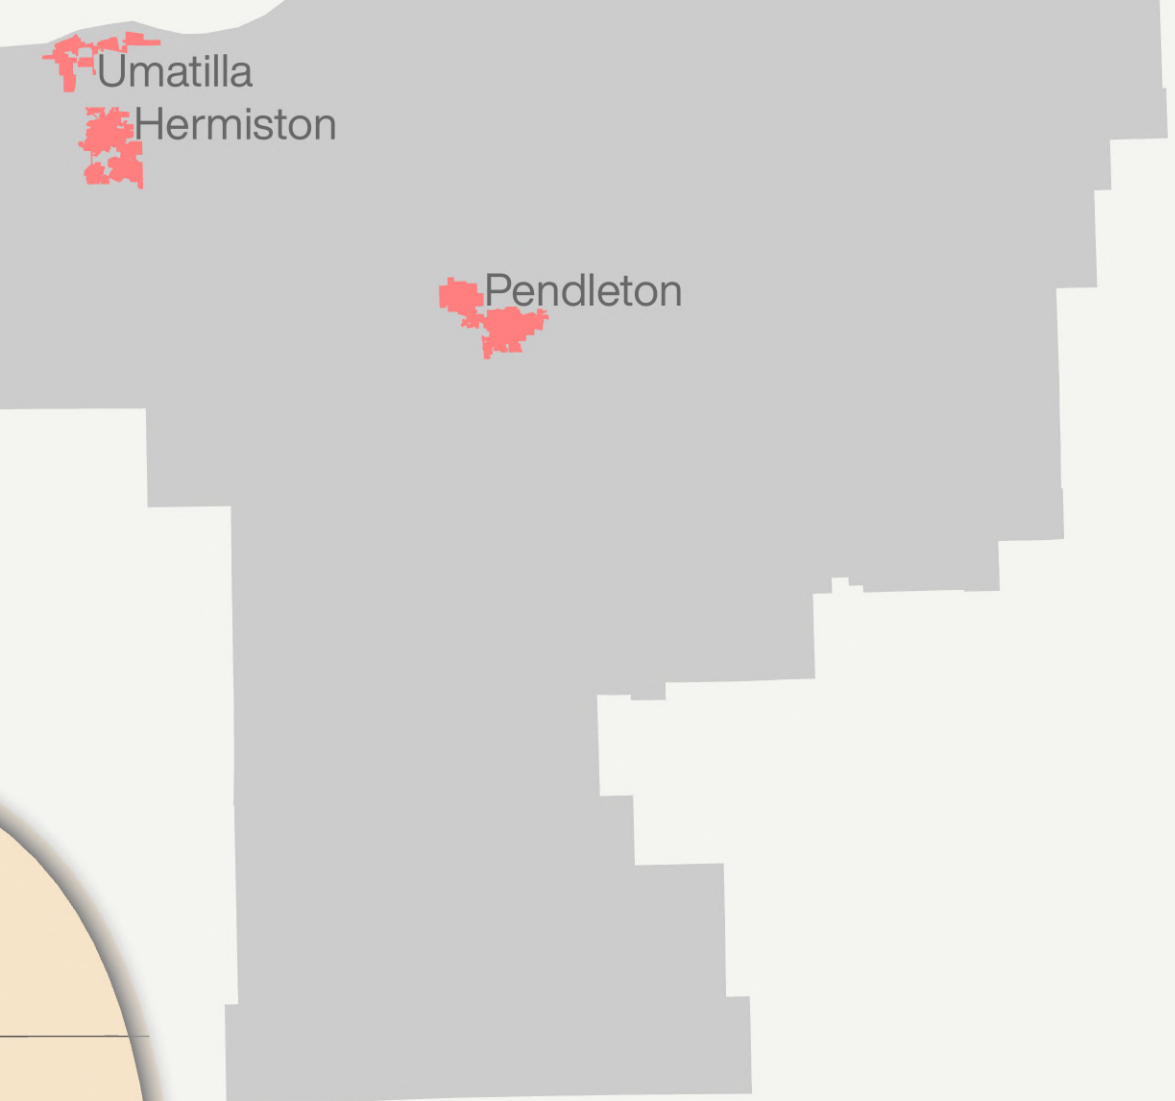

# Livestock Districts

## Umatilla County, Oregon

This map was prepared for reference only and was NOT prepared nor is suitable for legal, engineering, or surveying purposes.

Last Edited: 3/20/2026

## Umatilla County, Oregon

Last Edited: 3/20/2026

This map was prepared for reference only and was NOT prepared nor is suitable for legal, engineering, or surveying purposes.

- Livestock Districts**
- Basket Mountain
  - Dry Creek
  - East County
  - George Canyon
  - NW County
  - North County
  - Poverty Flats
  - South Reservation
  - Saddle Mountain