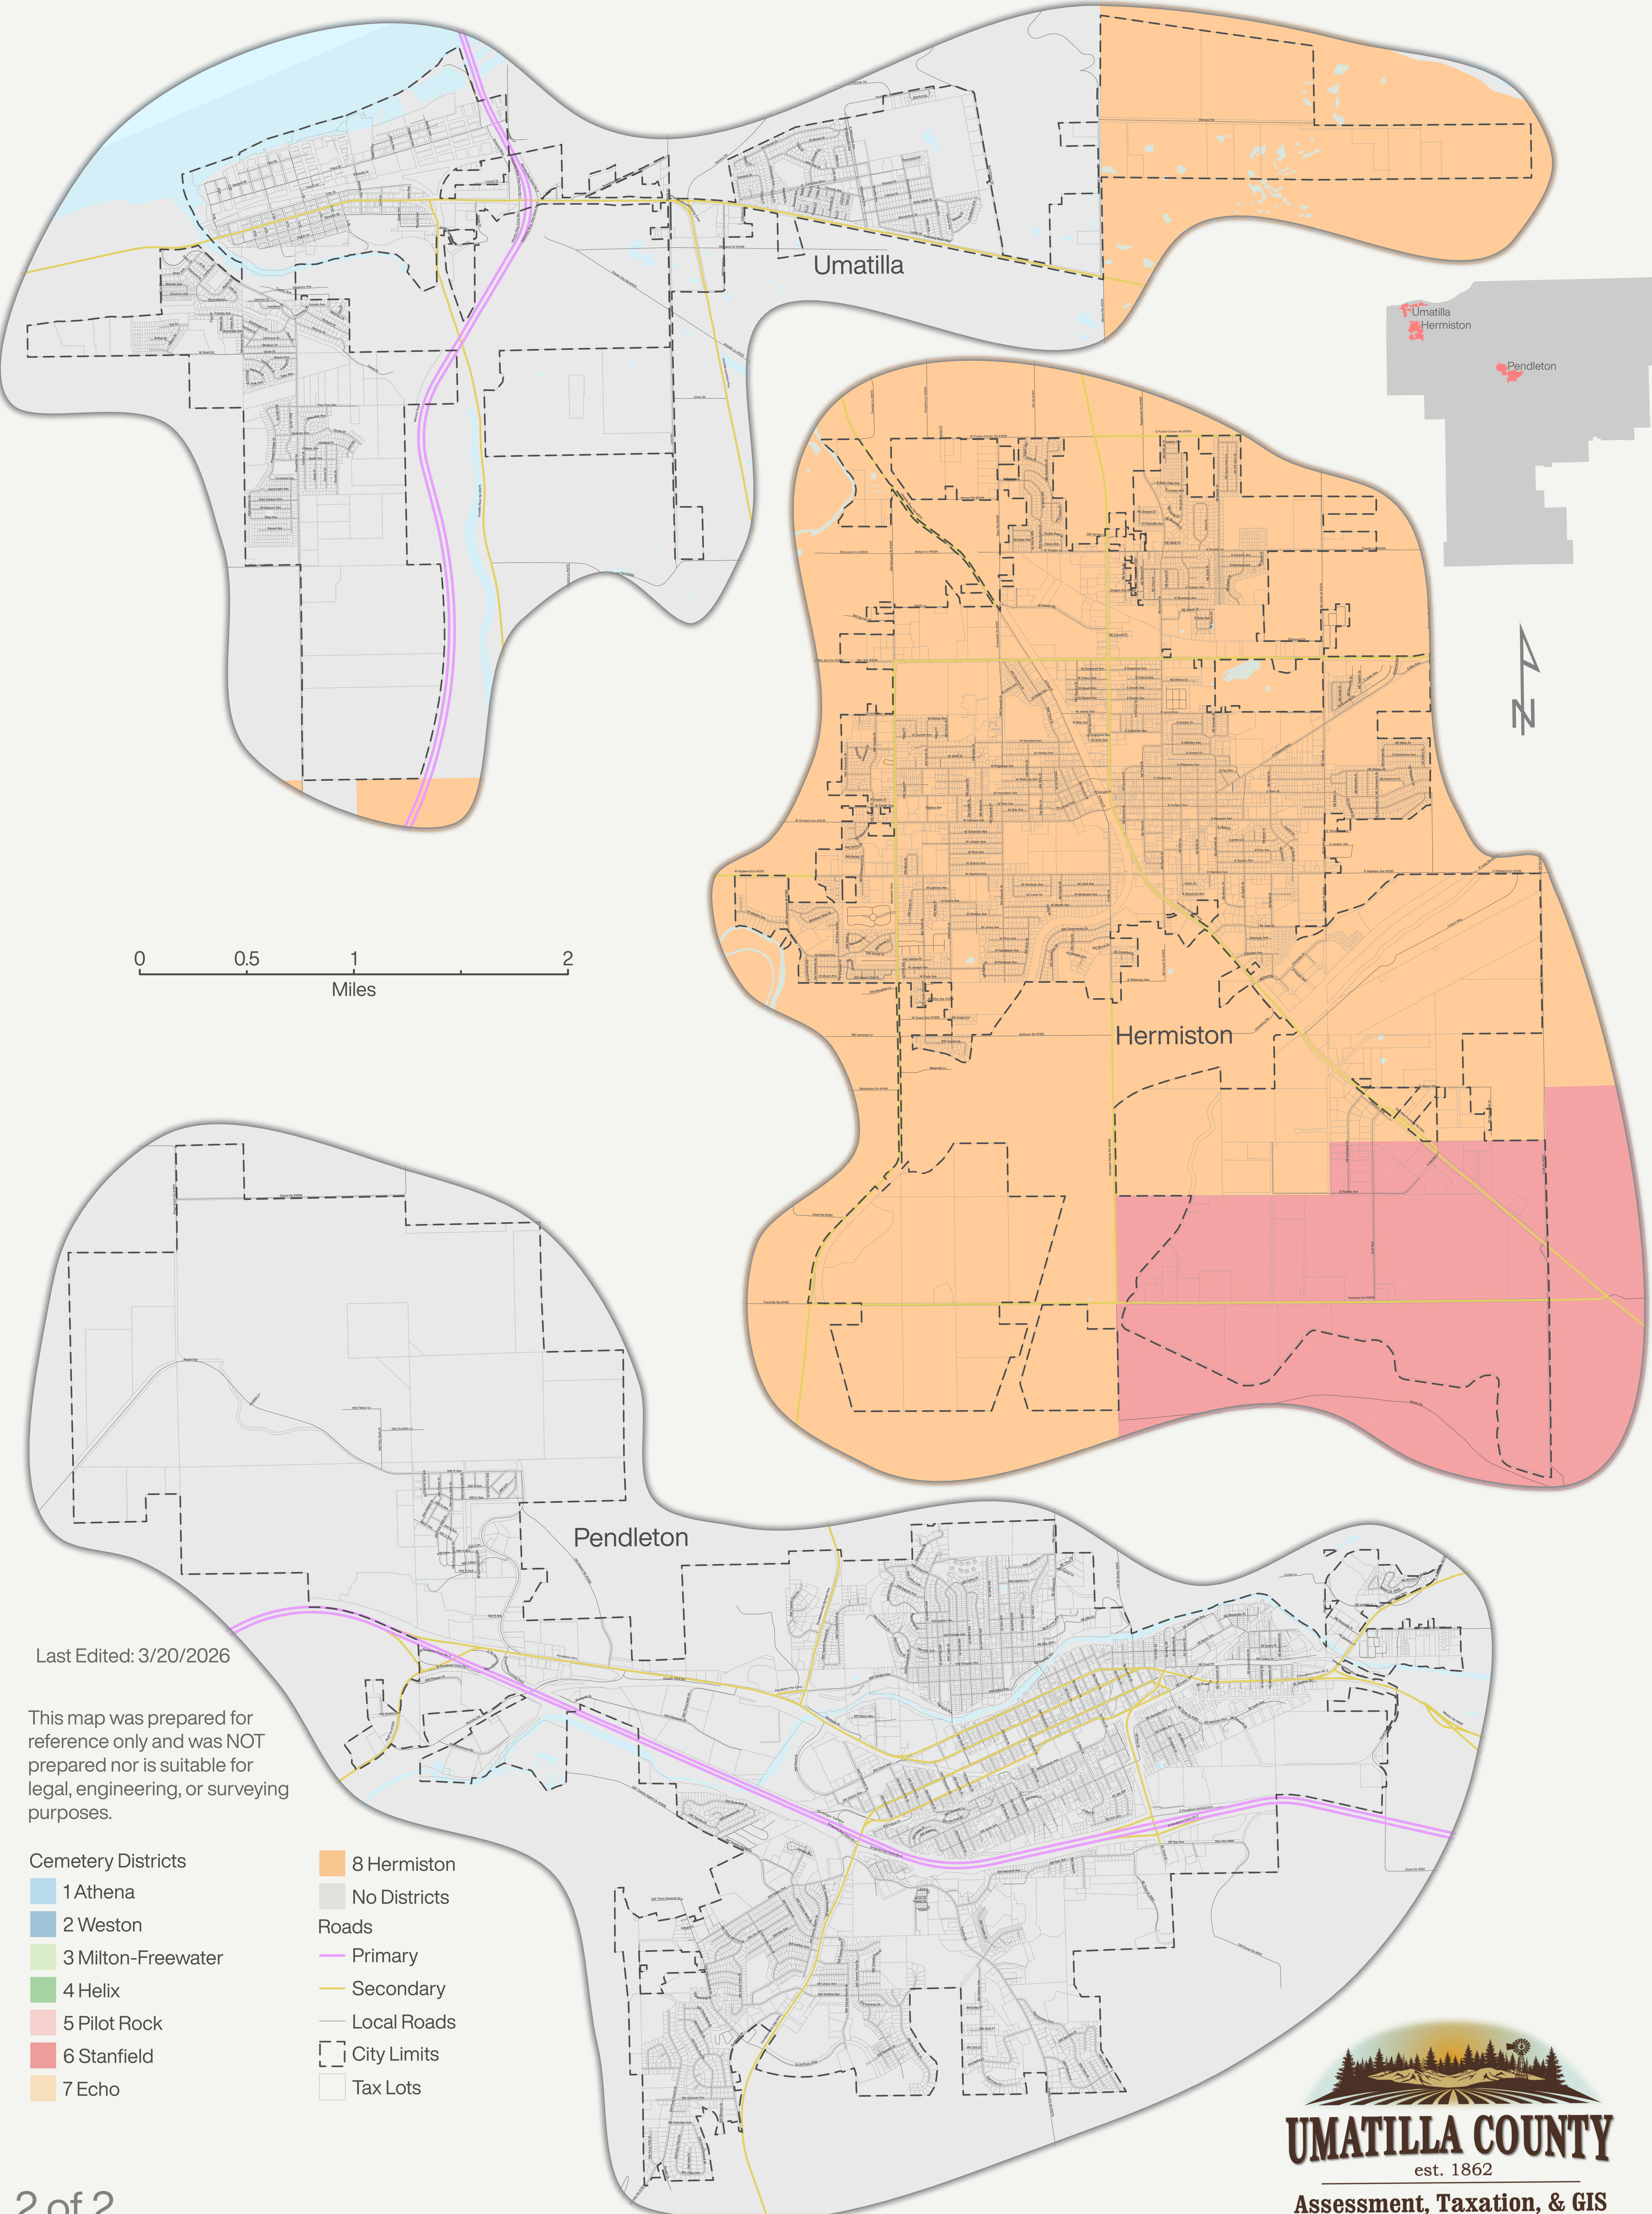

Cemetery Districts

Umatilla County, Oregon

0 0.5 1 2
Miles

Last Edited: 3/20/2026

This map was prepared for reference only and was NOT prepared nor is suitable for legal, engineering, or surveying purposes.

Cemetery Districts

- 1 Athena
- 2 Weston
- 3 Milton-Freewater
- 4 Helix
- 5 Pilot Rock
- 6 Stanfield
- 7 Echo

8 Hermiston

- No Districts
- Roads
  - Primary
  - Secondary
  - Local Roads
- City Limits
- Tax Lots