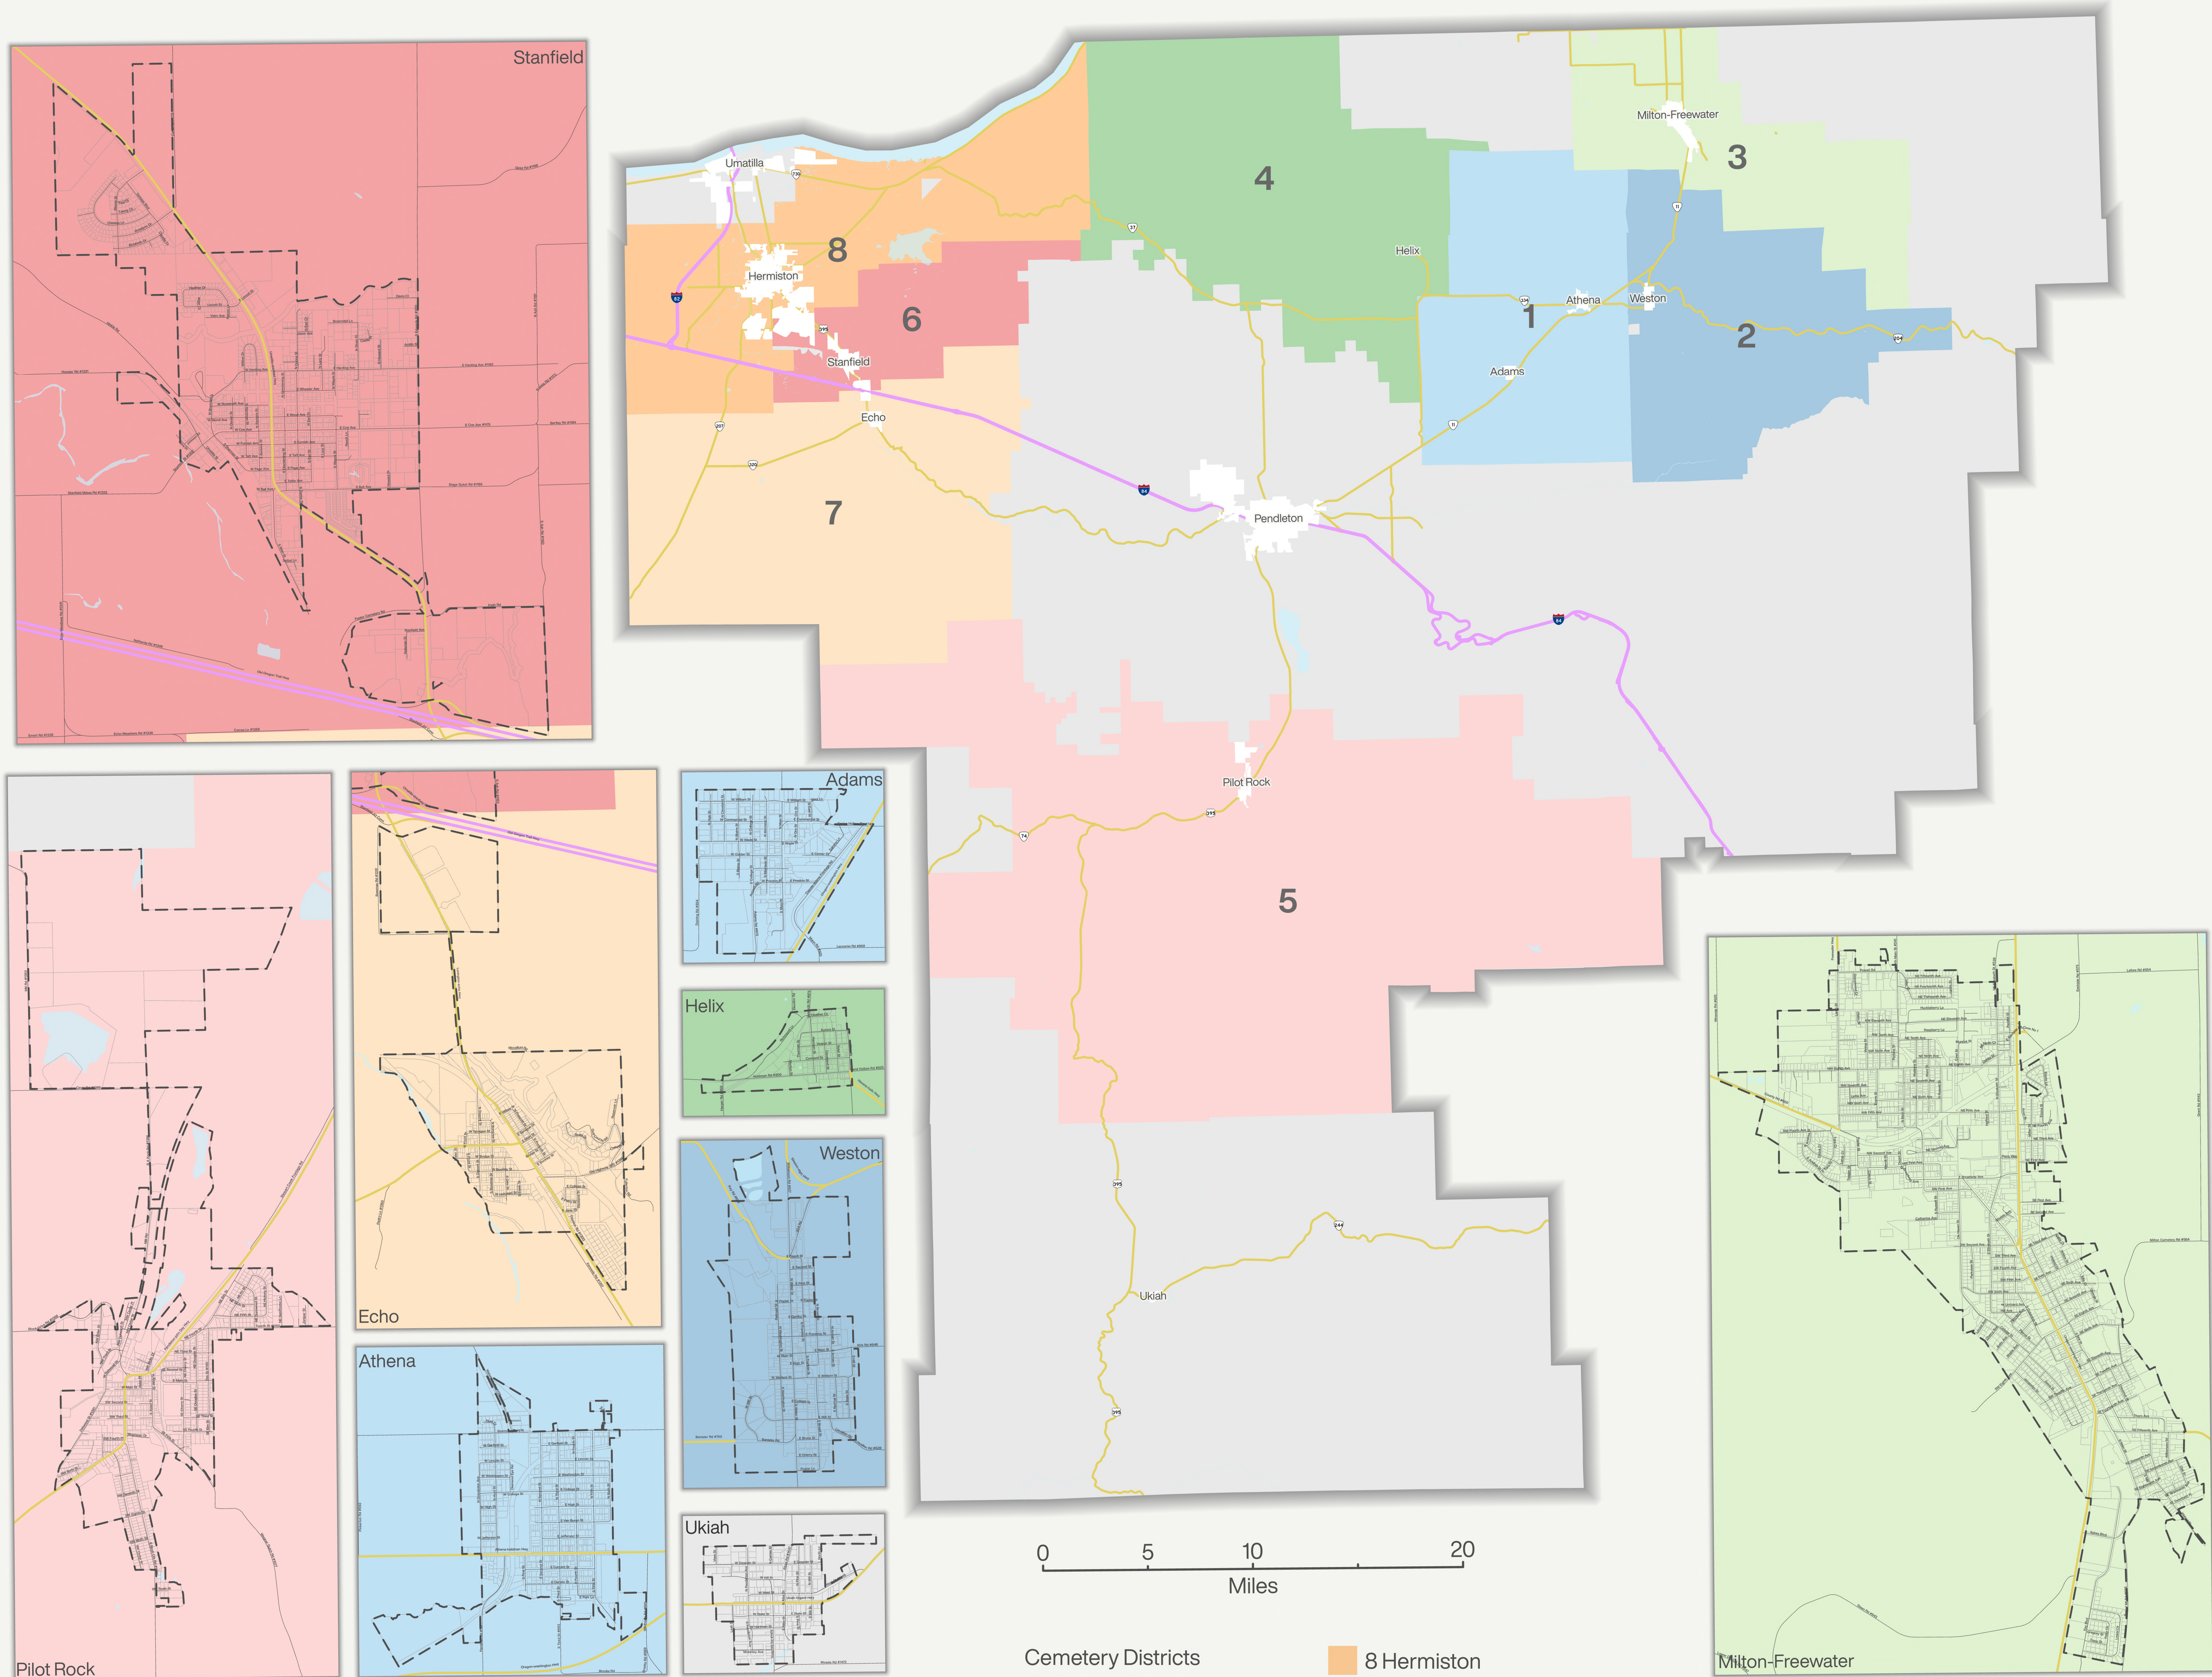

# Cemetery Districts

## Umatilla County, Oregon

- |                           |              |
|---------------------------|--------------|
| <b>Cemetery Districts</b> | 8 Hermiston  |
| 1 Athena                  | No Districts |
| 2 Weston                  | <b>Roads</b> |
| 3 Milton-Freewater        | Primary      |
| 4 Helix                   | Secondary    |
| 5 Pilot Rock              | Local Roads  |
| 6 Stanfield               | Tax Lots     |
| 7 Echo                    | City Limits  |

This map was prepared for reference only and was NOT prepared nor is suitable for legal, engineering, or surveying purposes.

Last Edited: 3/20/2026

### Cemetery Districts

- 1 Athena
- 2 Weston
- 3 Milton-Freewater
- 4 Helix
- 5 Pilot Rock
- 6 Stanfield
- 7 Echo