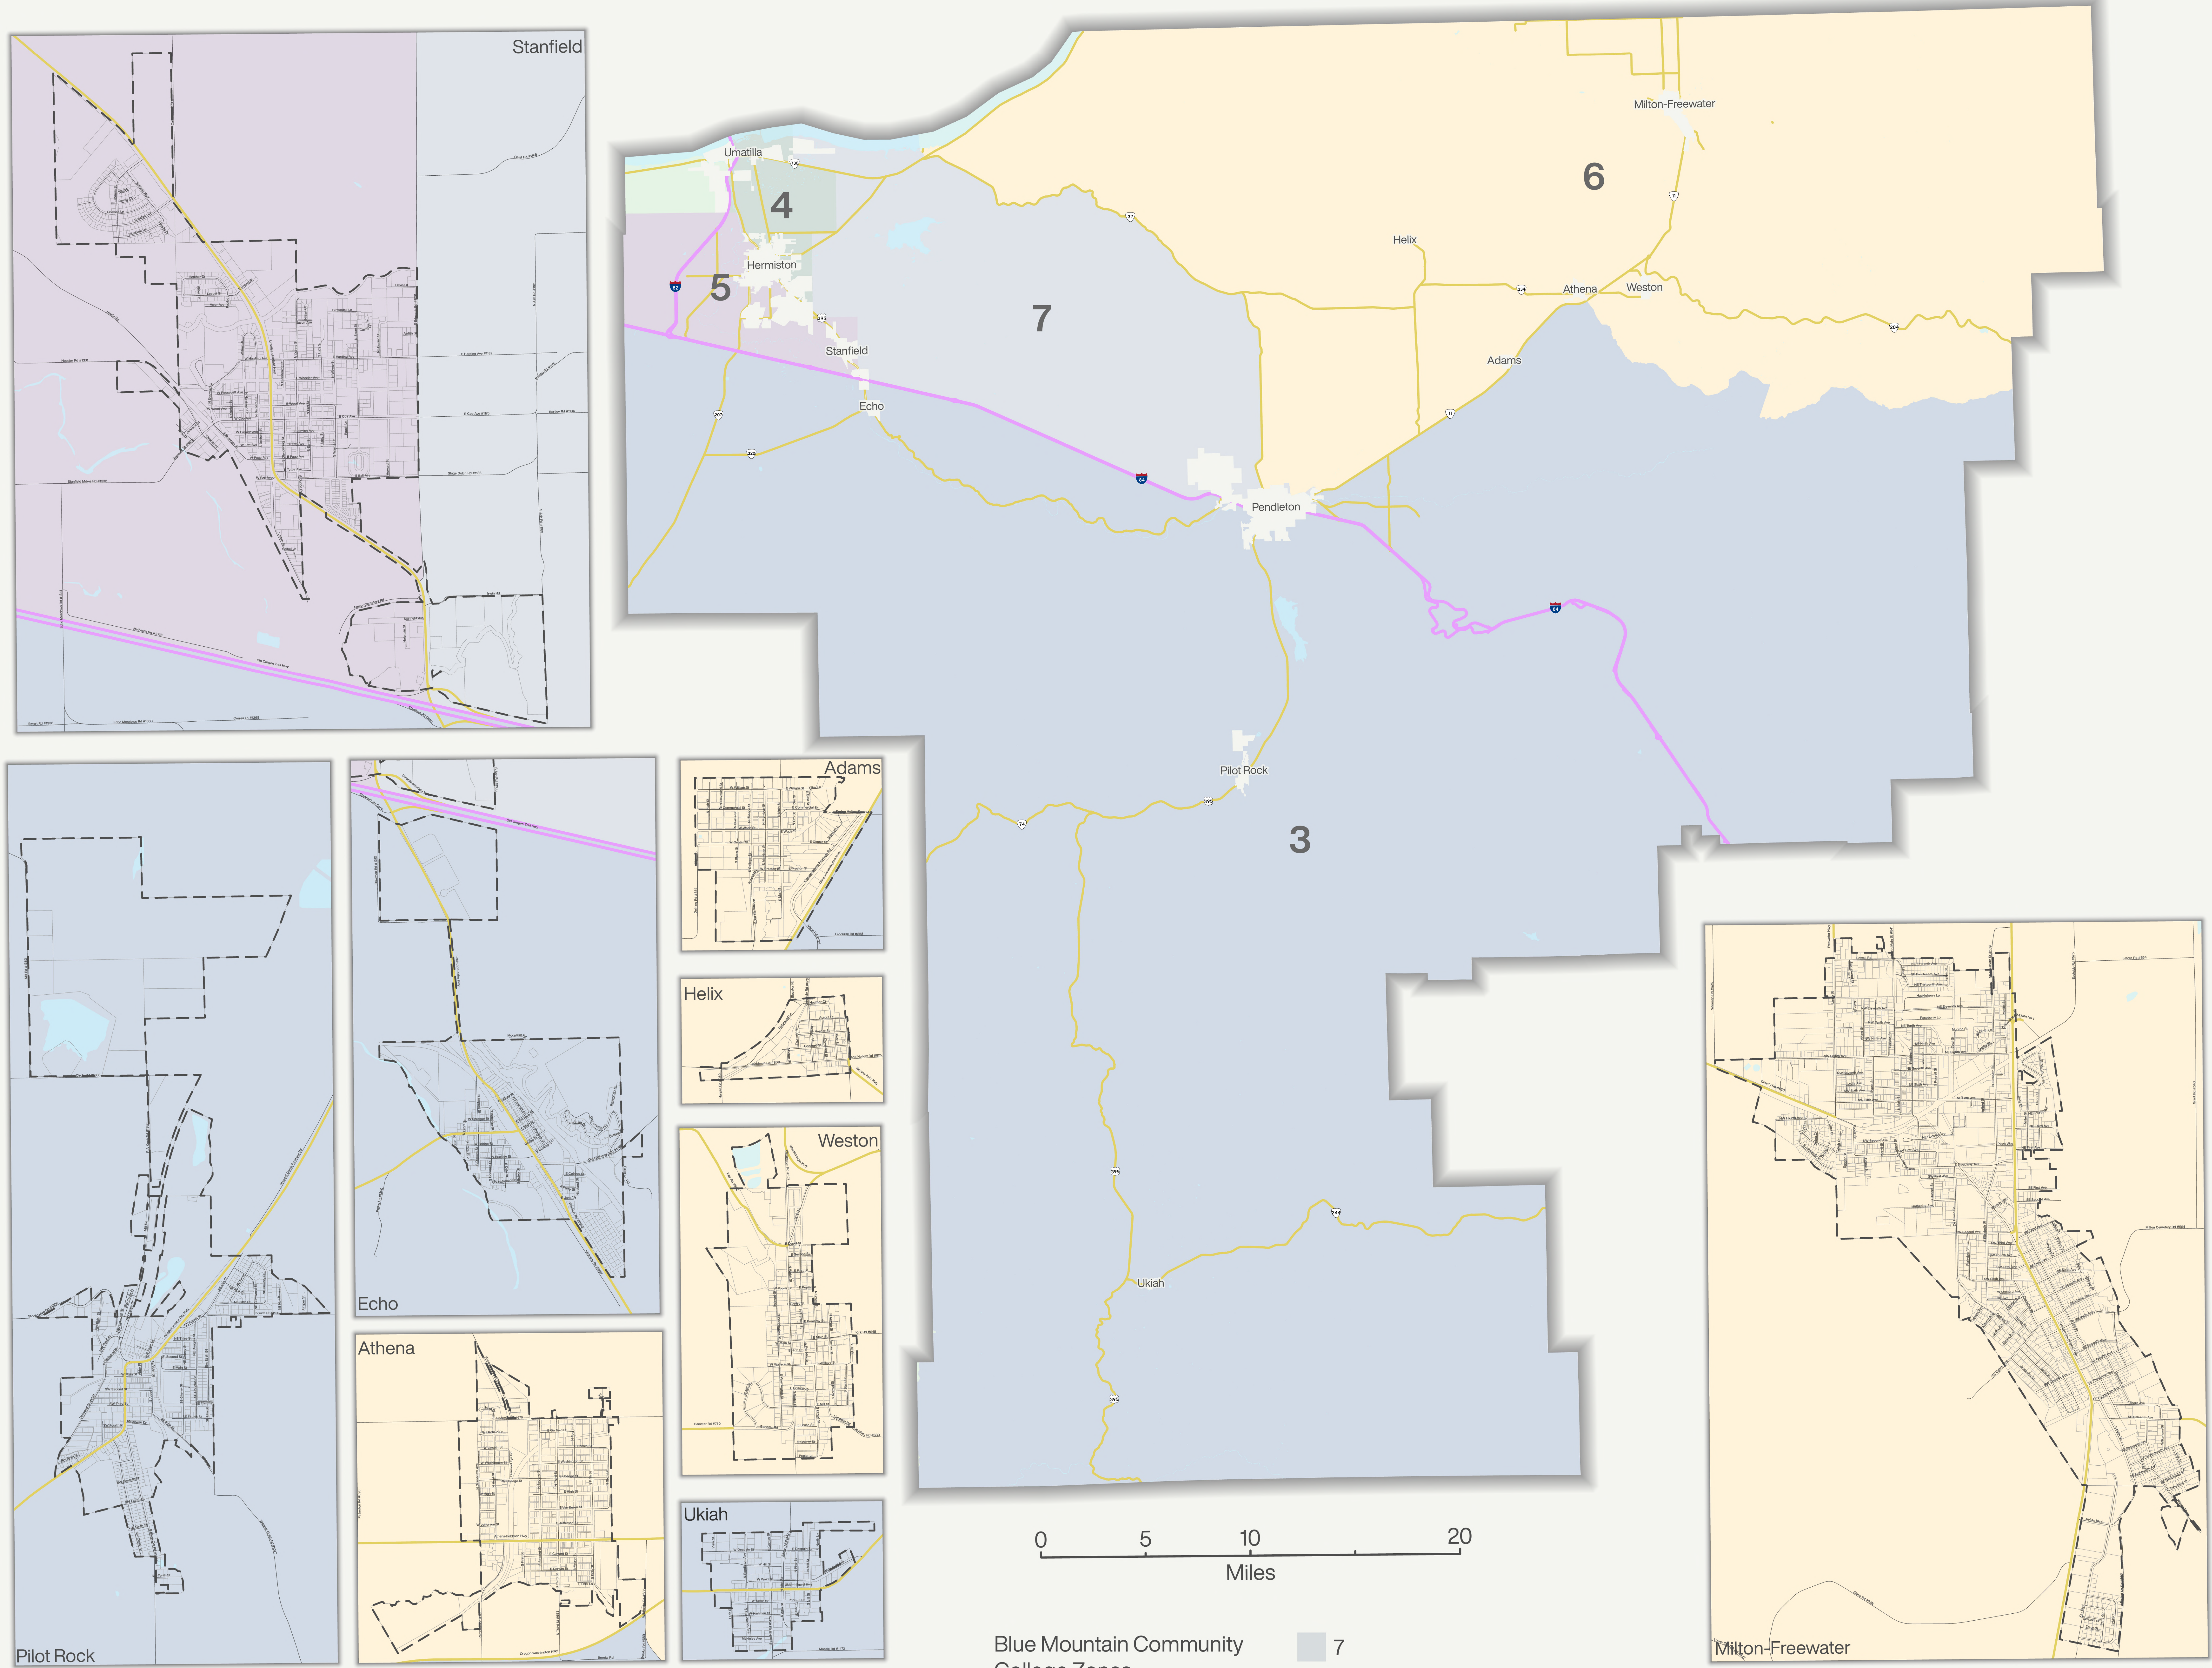

# Blue Mountain Community College Zones

## Umatilla County, Oregon

- Blue Mountain Community College Zones
- 1
  - 3
  - 4
  - 5
  - 6
- Roads
- Primary
  - Secondary
  - Local Roads
- Tax Lots
- City Limits

This map was prepared for reference only and was NOT prepared nor is suitable for legal, engineering, or surveying purposes.  
Last Edited: 3/20/2026

## Umatilla County, Oregon

0 0.5 1 2  
Miles

Last Edited: 3/20/2026

This map was prepared for reference only and was NOT prepared nor is suitable for legal, engineering, or surveying purposes.

Blue Mountain Community College Zones

- 1
  - 3
  - 4
  - 5
  - 6
- 7  
Roads
- Primary
  - Secondary
  - Local Roads
- City Limits
- Tax Lots