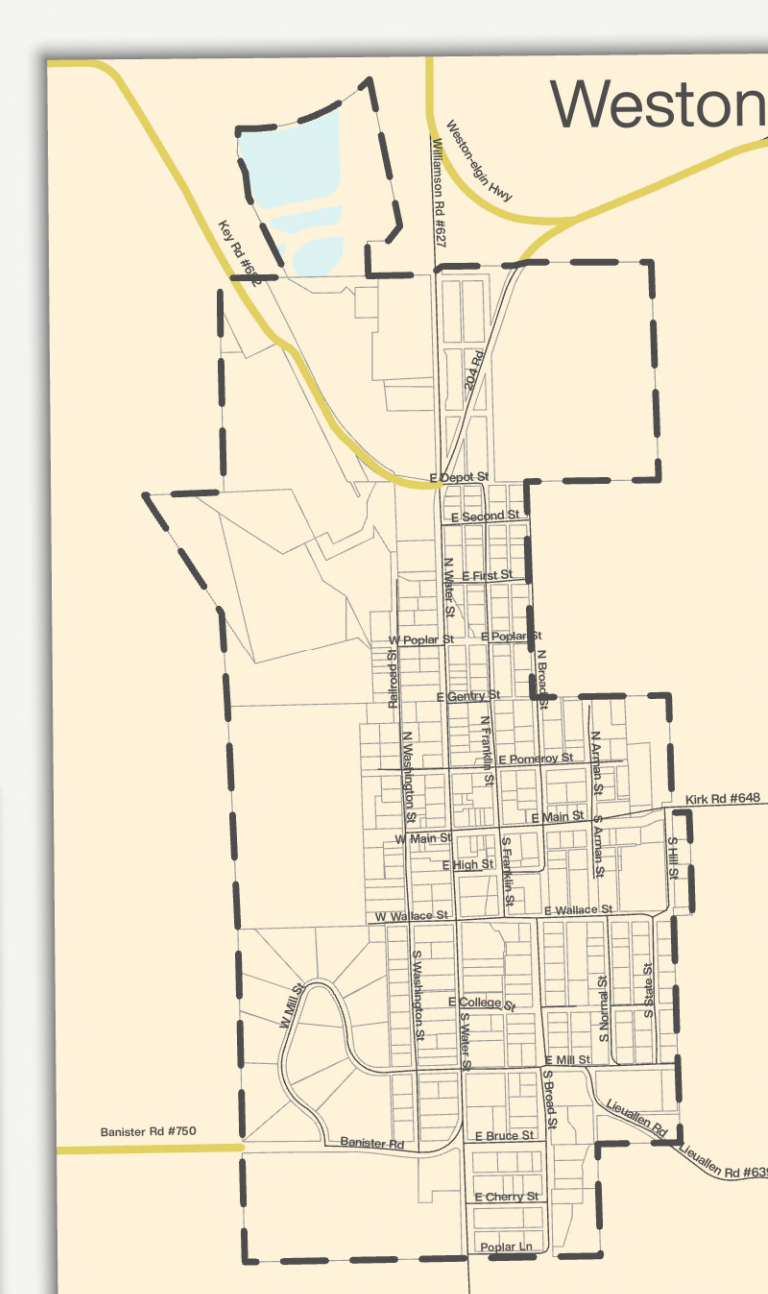

# Blue Mountain Community College Zones

## Umatilla County, Oregon

- Blue Mountain Community College Zones
- 1
  - 3
  - 4
  - 5
  - 6
- Roads
- Primary
  - Secondary
  - Local Roads
- Tax Lots
- City Limits

This map was prepared for reference only and was NOT prepared nor is suitable for legal, engineering, or surveying purposes.  
Last Edited: 3/20/2026

- 1
  - 3
  - 4
  - 5
  - 6
- 7  
Roads
- Primary
  - Secondary
  - Local Roads
- City Limits
- Tax Lots