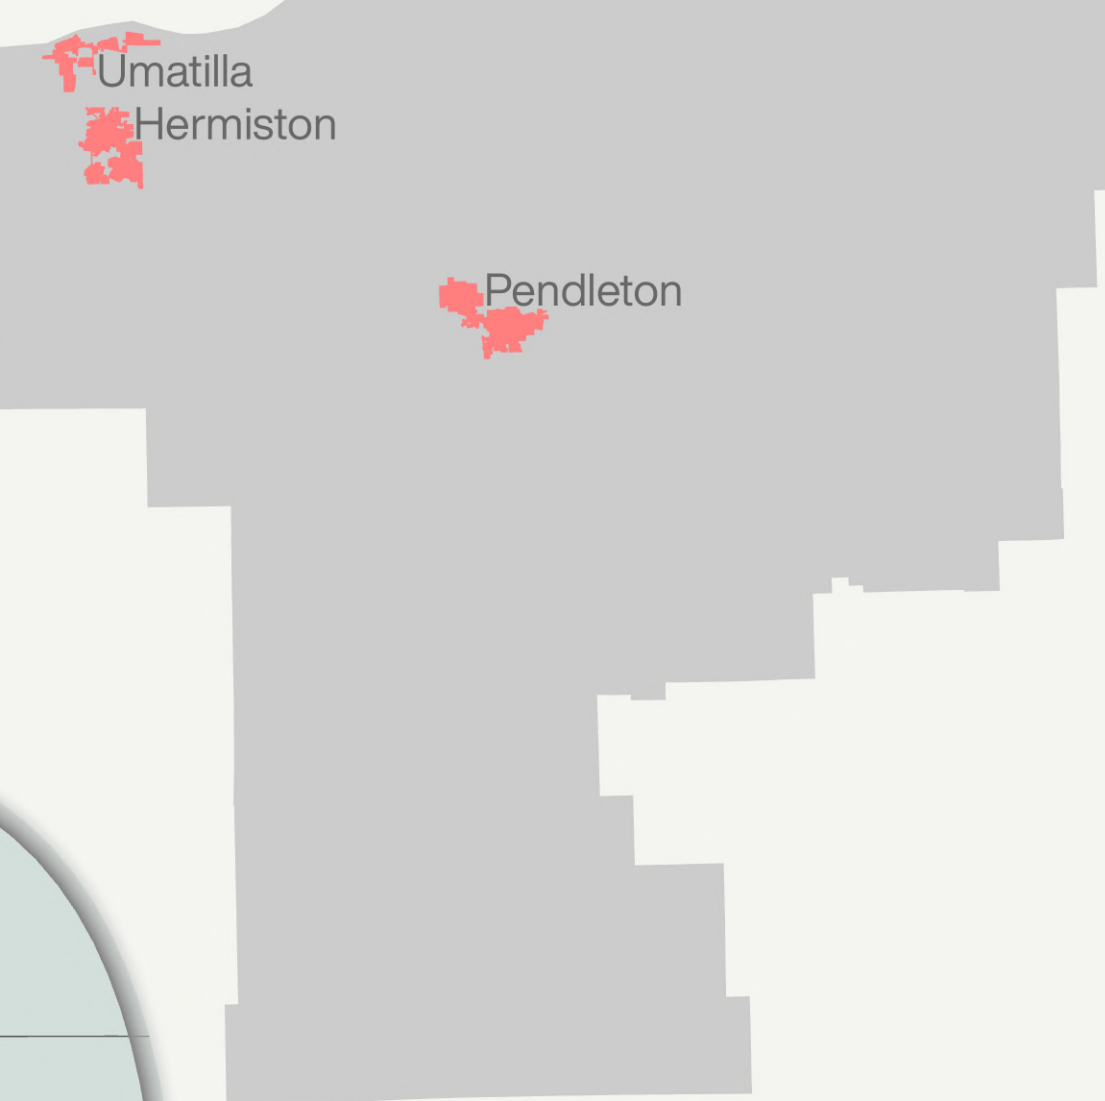

## Umatilla County, Oregon

- Blue Mountain Community College Zones
- 1
  - 3
  - 4
  - 5
  - 6
- Roads
- Primary
  - Secondary
  - Local Roads
- Tax Lots
- City Limits

This map was prepared for reference only and was NOT prepared nor is suitable for legal, engineering, or surveying purposes.  
Last Edited: 3/20/2026

# Blue Mountain CC Zones

## Umatilla County, Oregon

0 0.5 1 2  
Miles

Last Edited: 3/20/2026

This map was prepared for reference only and was NOT prepared nor is suitable for legal, engineering, or surveying purposes.

Blue Mountain Community College Zones

- 1
  - 3
  - 4
  - 5
  - 6
- 7  
Roads
- Primary
  - Secondary
  - Local Roads
- City Limits
- Tax Lots