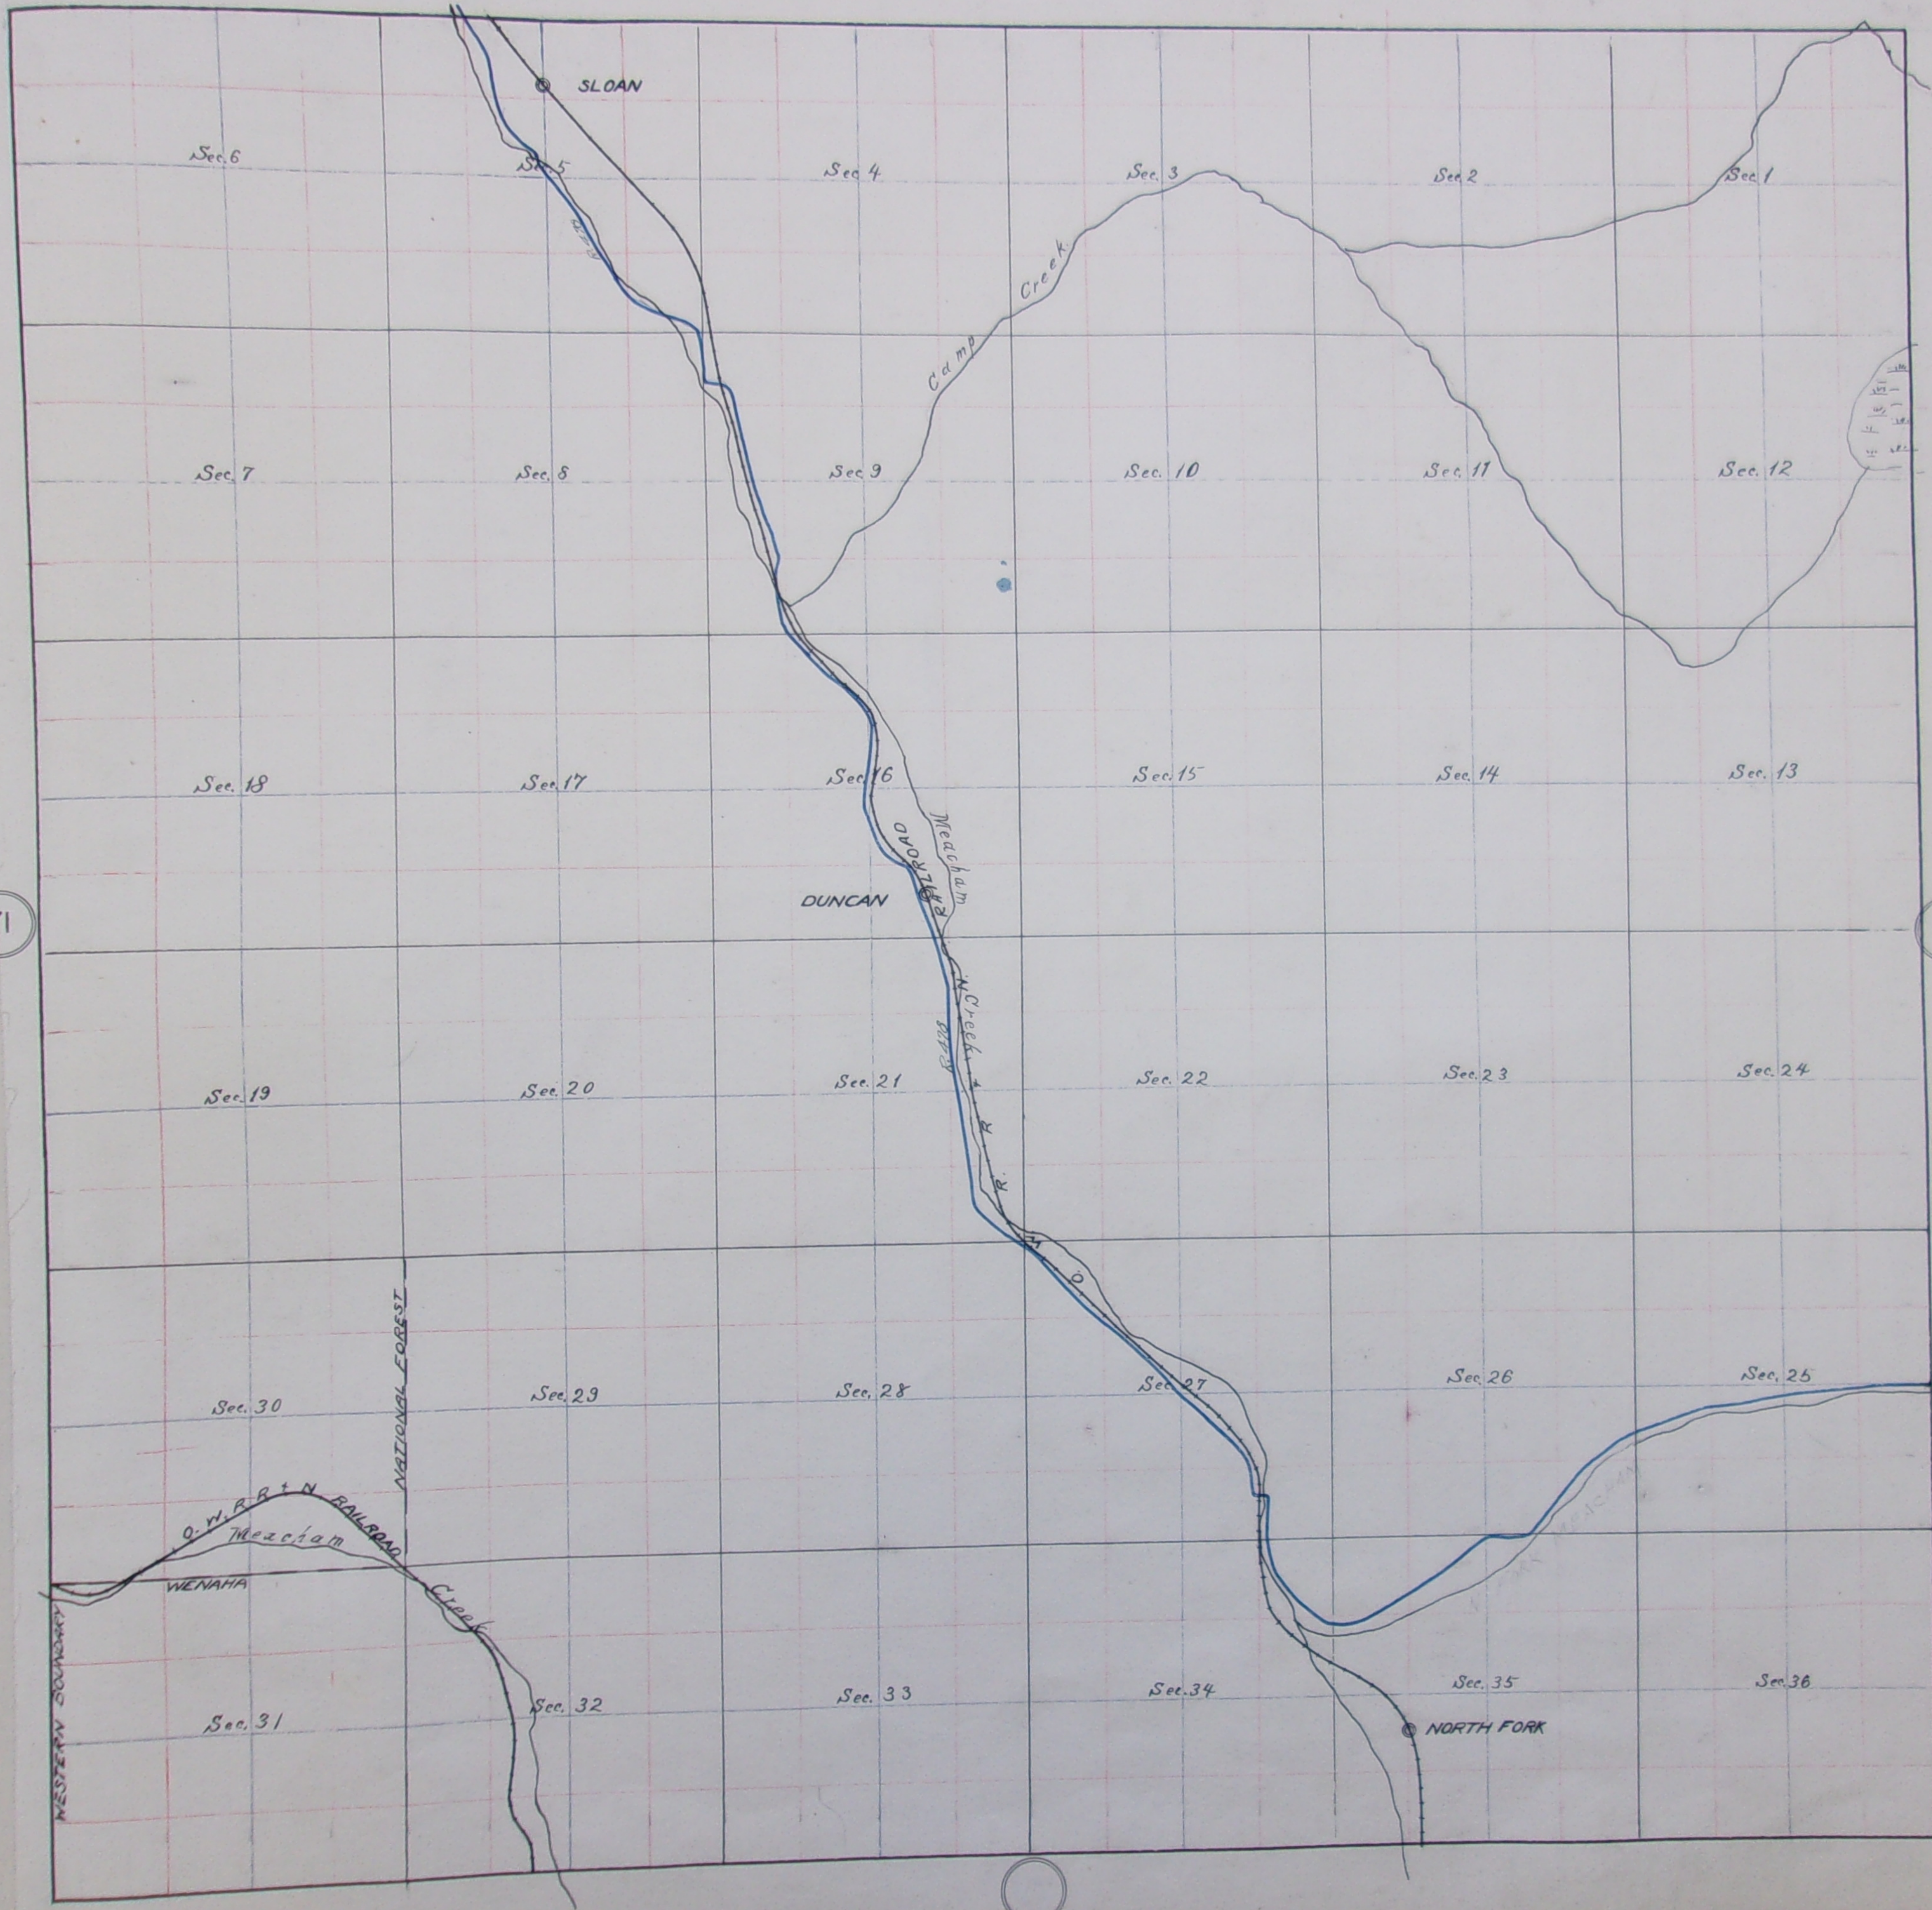

Township 1 North, Range 36 East, Will. Mer. Oregon.

Date	No.	Box	Book	Page	Date	No.	Box	Book	Page
Sept 10	10	1876	478	184	J	577			

True Meridian
Var. 2 1/2° E.

Scale 25 chains to 1 inch