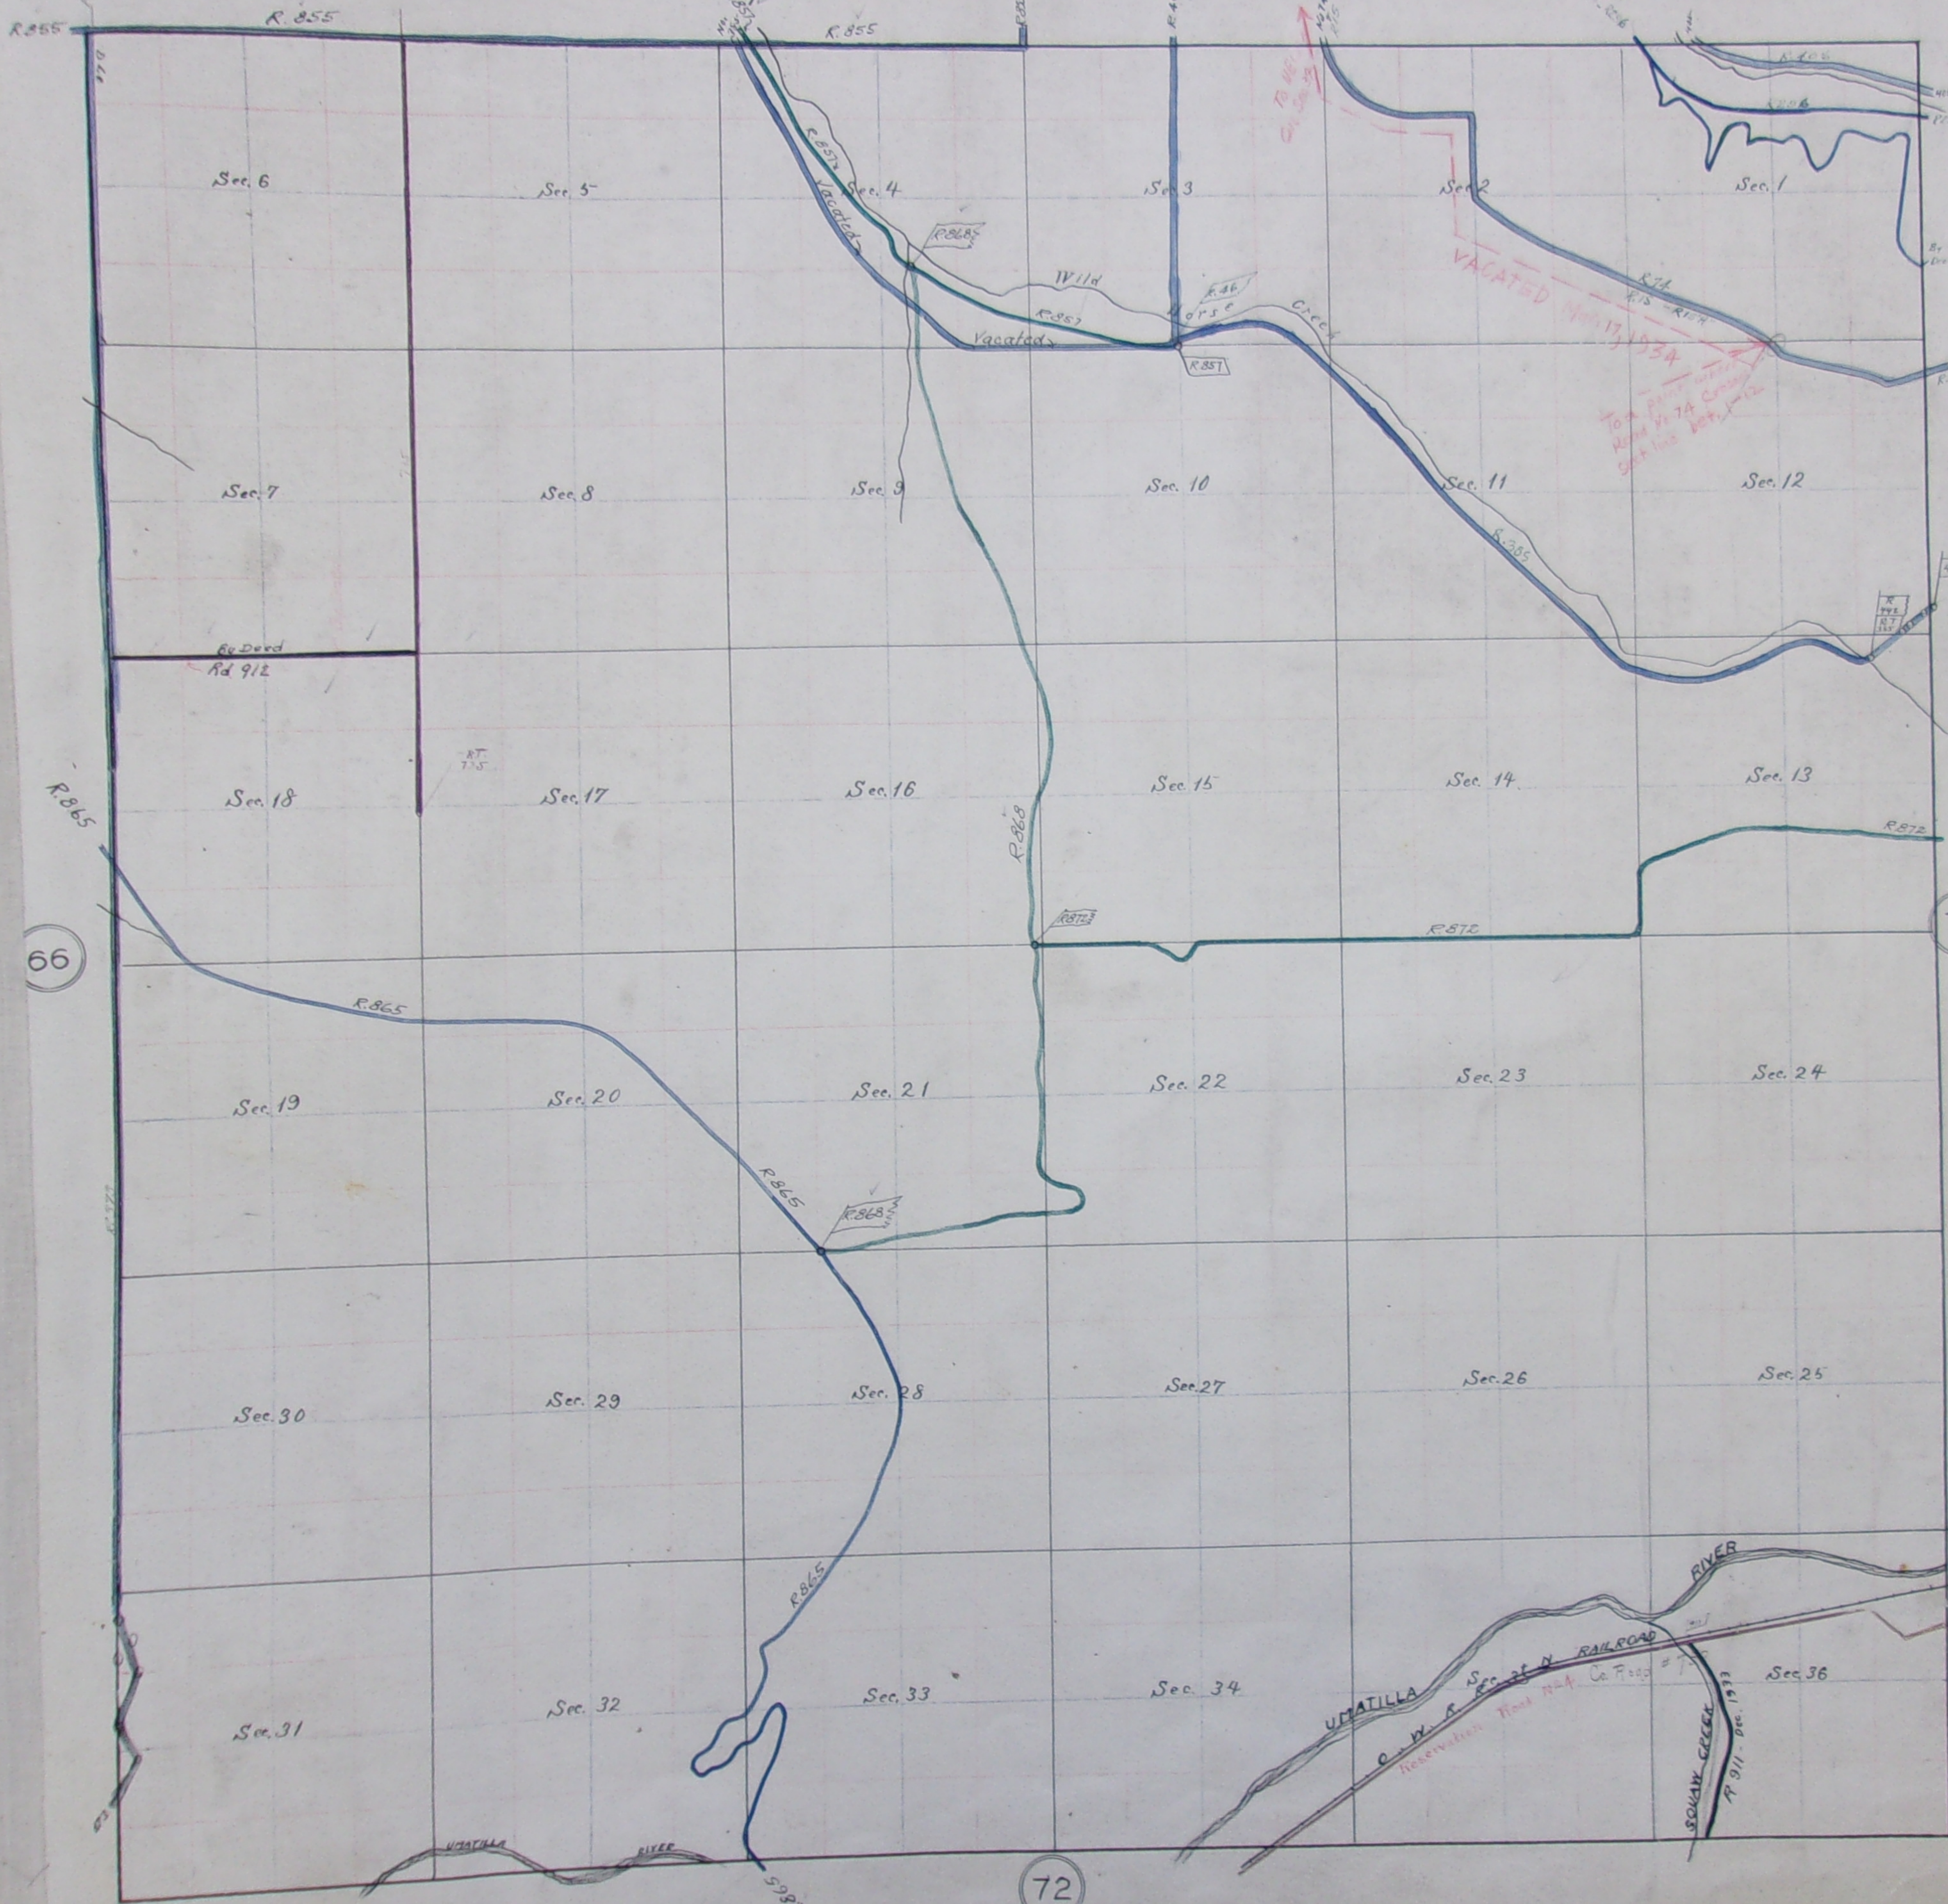

74

Township 3 North, Range 35 East, Will. Mer. Oregon.

Date	No.	Box	Book	Page	Date	No.	Box	Book	Page
Aug 20 1874	442		134	214					
May 6 1892	385		731	223					
Nov 12 1892	105		130	348					
Apr 10 1891	373		129	28					
Jan 1878	74			421					
July 7 1875	46			539					
Oct 5 1910				77					
May 3 1912				N					
Sept 4 1925	855			0					
Sept 4 1925	857			0					
June 8 1926	865			0					
Aug 5 1927	868			556					
July 7 1928	872			611					
June 8 1885	234								
Oct 13 1871	15								
Sept 10 75	139								
By Deed	912								
Dec 1855	911								

79

66

72

True Meridian
 N. 1/2 Sec. 36
 N. 1/2 Sec. 35

Scale 25 chains to 1 inch.