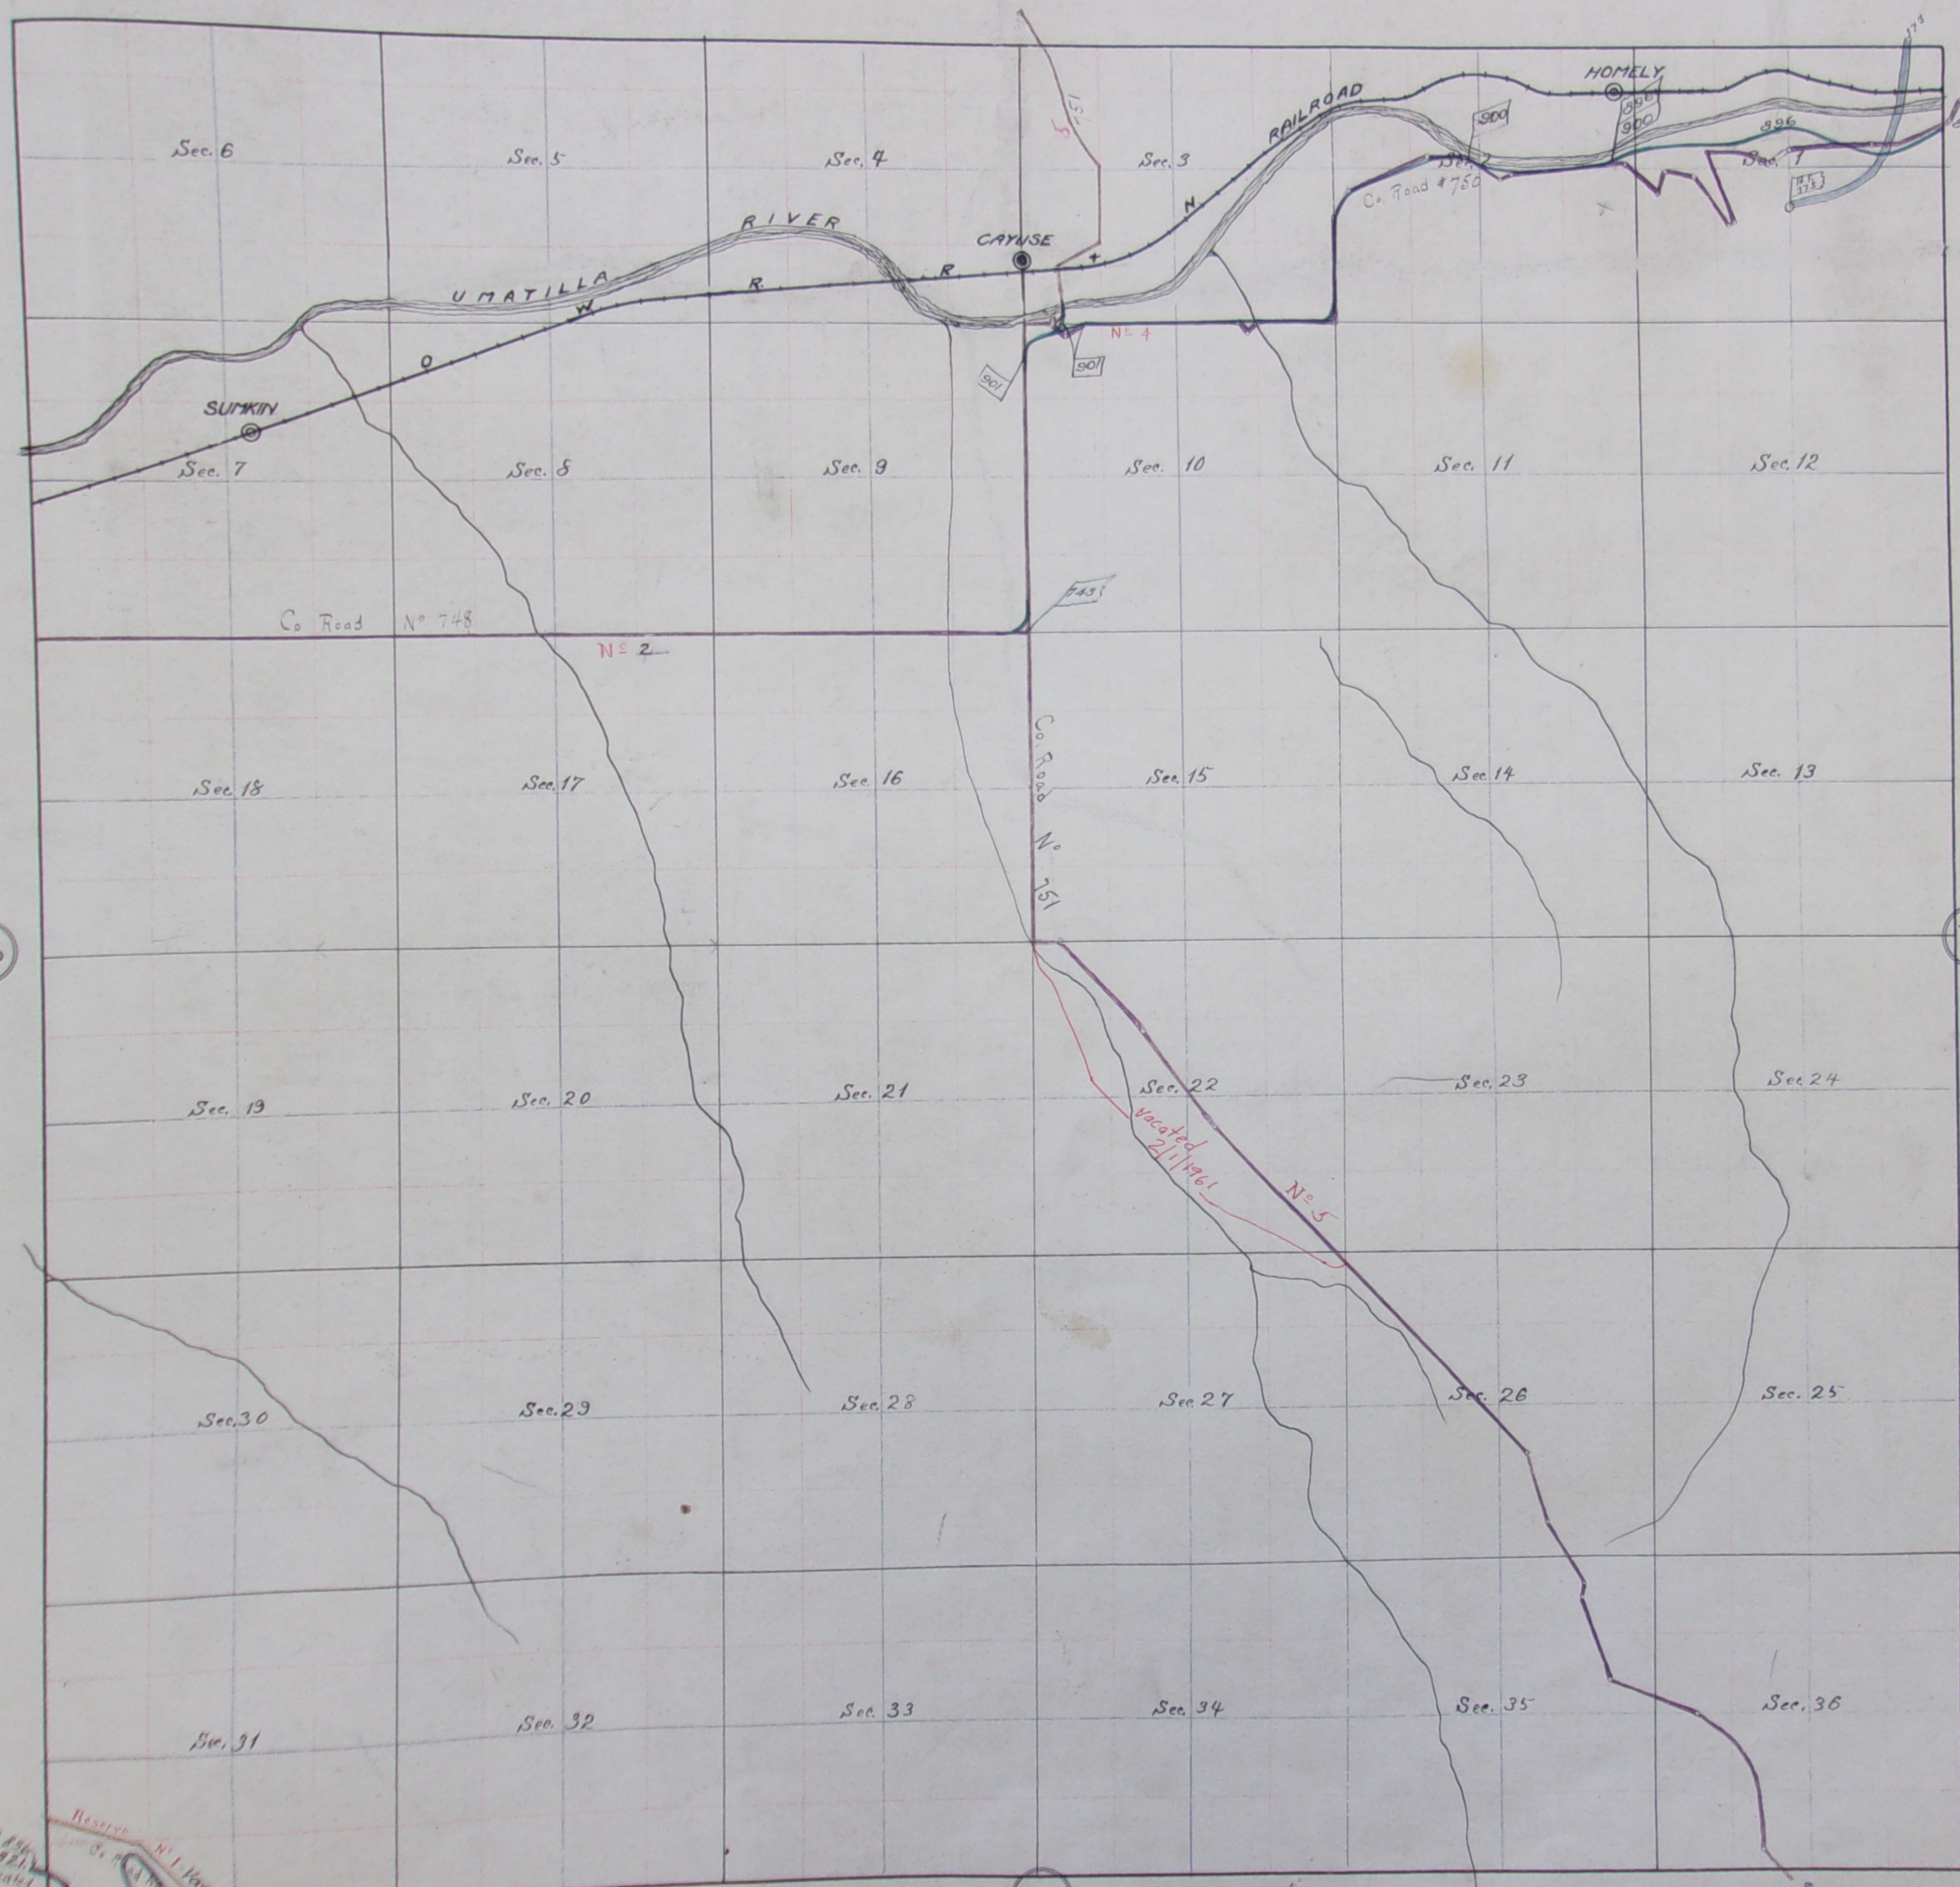

Township 2 North, Range 34 East, Will. Mer. Oregon.

Date	No.	Box	Book	Page	Date	No.	Box	Book	Page
April 1891	373	129		28					
July 5, 1913	750		N	74-80					
Oct 5, 1910	750		N	74-80					
June 8, 1922	821		0	87					
Oct. 9, 1925	856		0						
May 3, 1931	896								
April 22, 1931	900								
April 22, 1931	901								
June 5, 1913	750								
Vacation									
2/1/1961	751								
Vacation									
2/1/1961	751								

True Meridian
Bear from 1850 to 22.8'

Scale 25 chains to 1 inch.

Reserve
No. 1 Vacated
6-8-1922 DO-PAY
1922