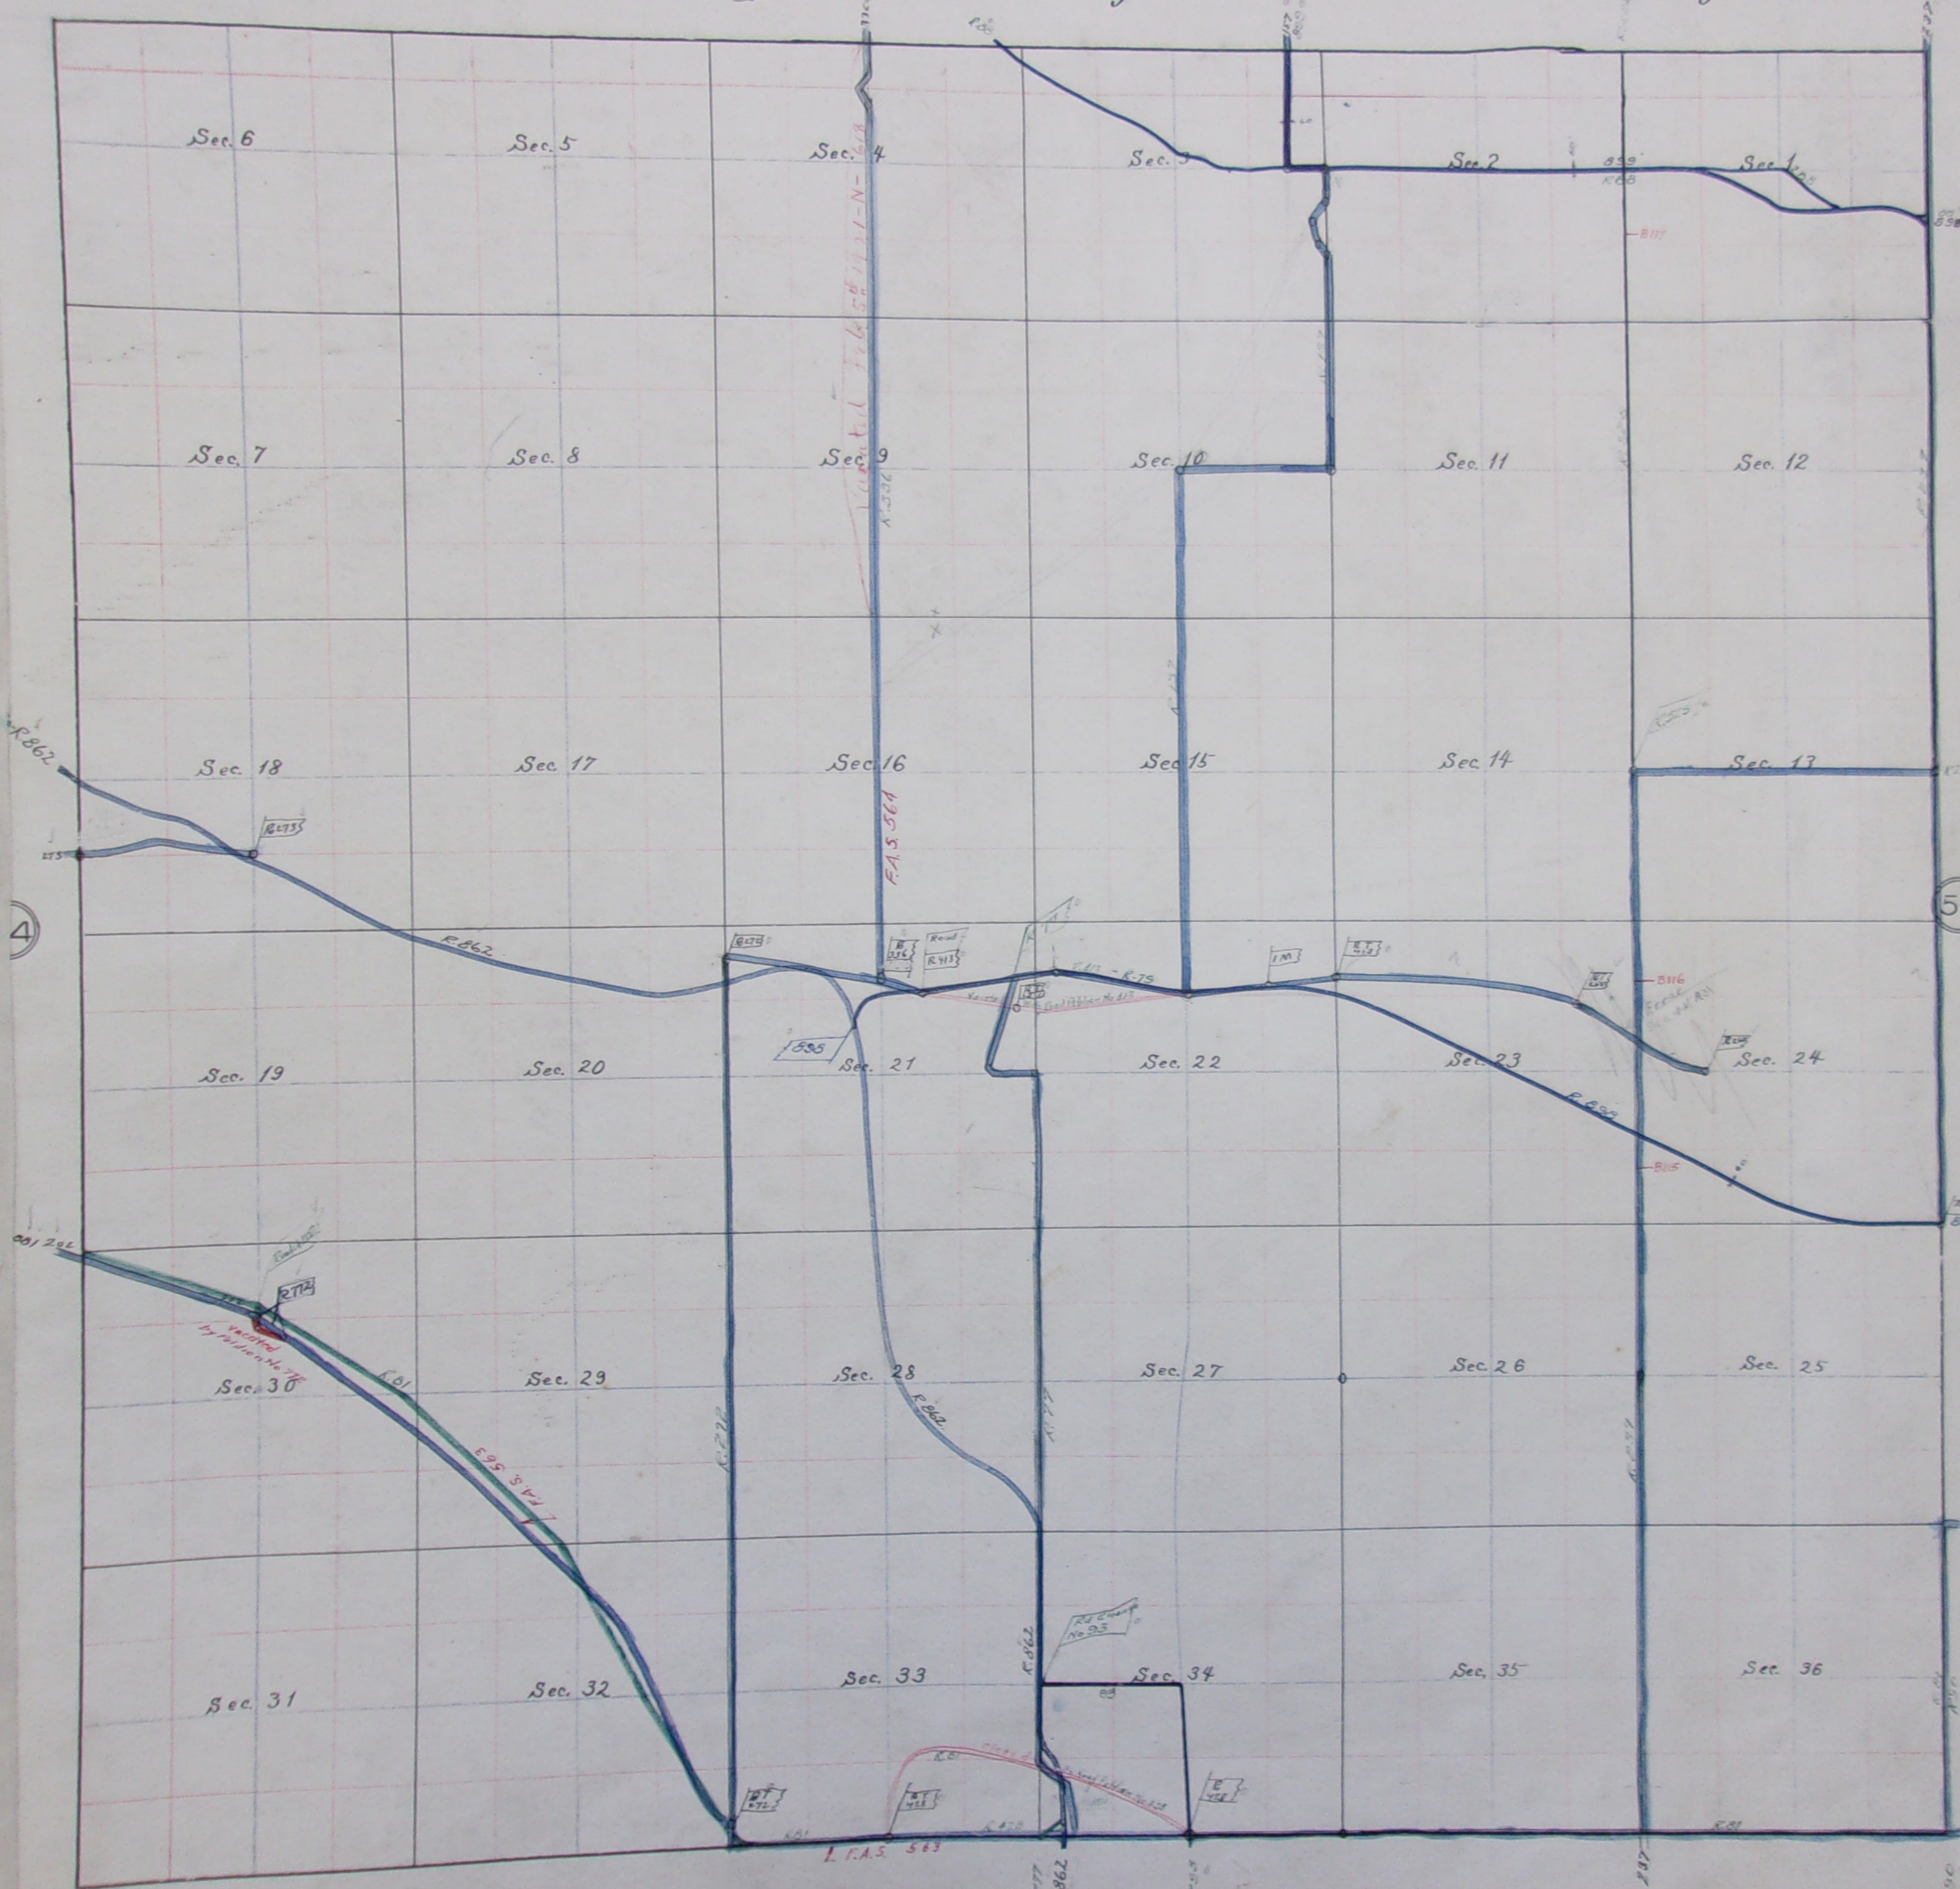

(47)

Township 4 North, Range 32 East, Will. Mer. Oregon.

(58)

Scale 35 chains to 1 inch