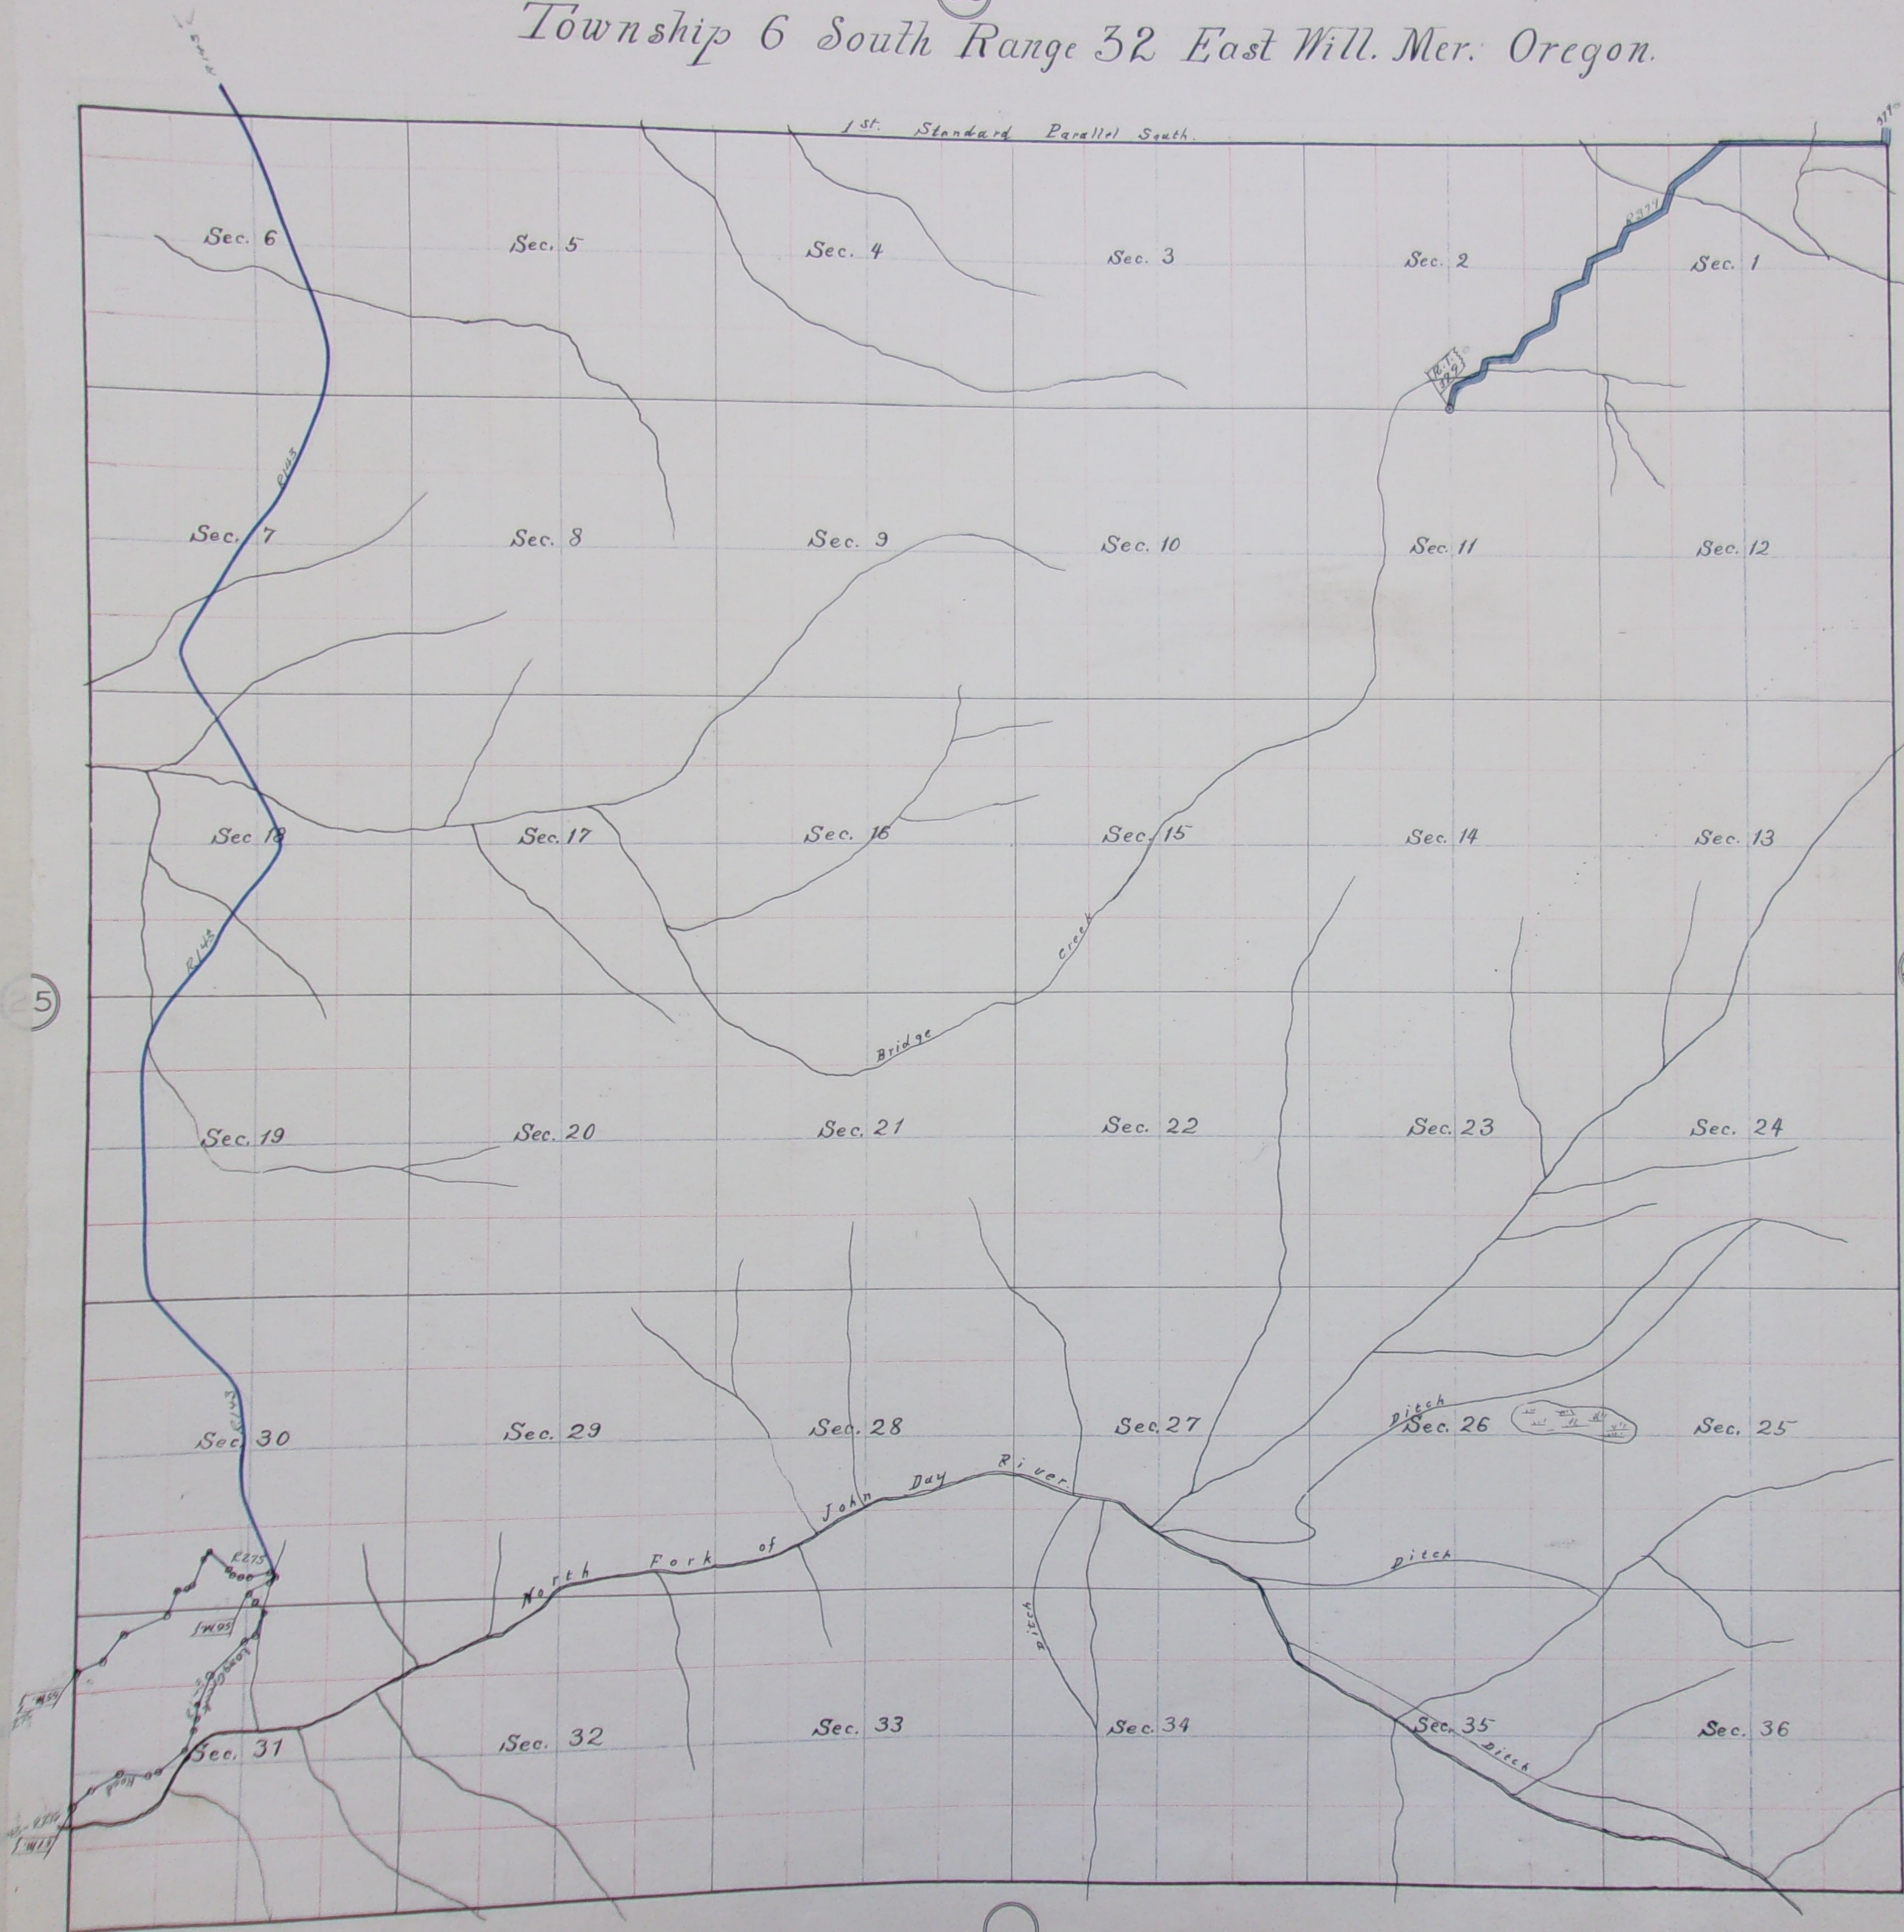

(38) Township 6 South Range 32 East Will. Mer. Oregon.

Date	No.	Box	Book	Page	Date	No.	Box	Book	Page
Nov 1891	377	124	9	77					
Oct 7 1886	275								
Oct 10 1883	2145								

True Meridian
 Mar. 1902

Scale 25 chains to 1 inch