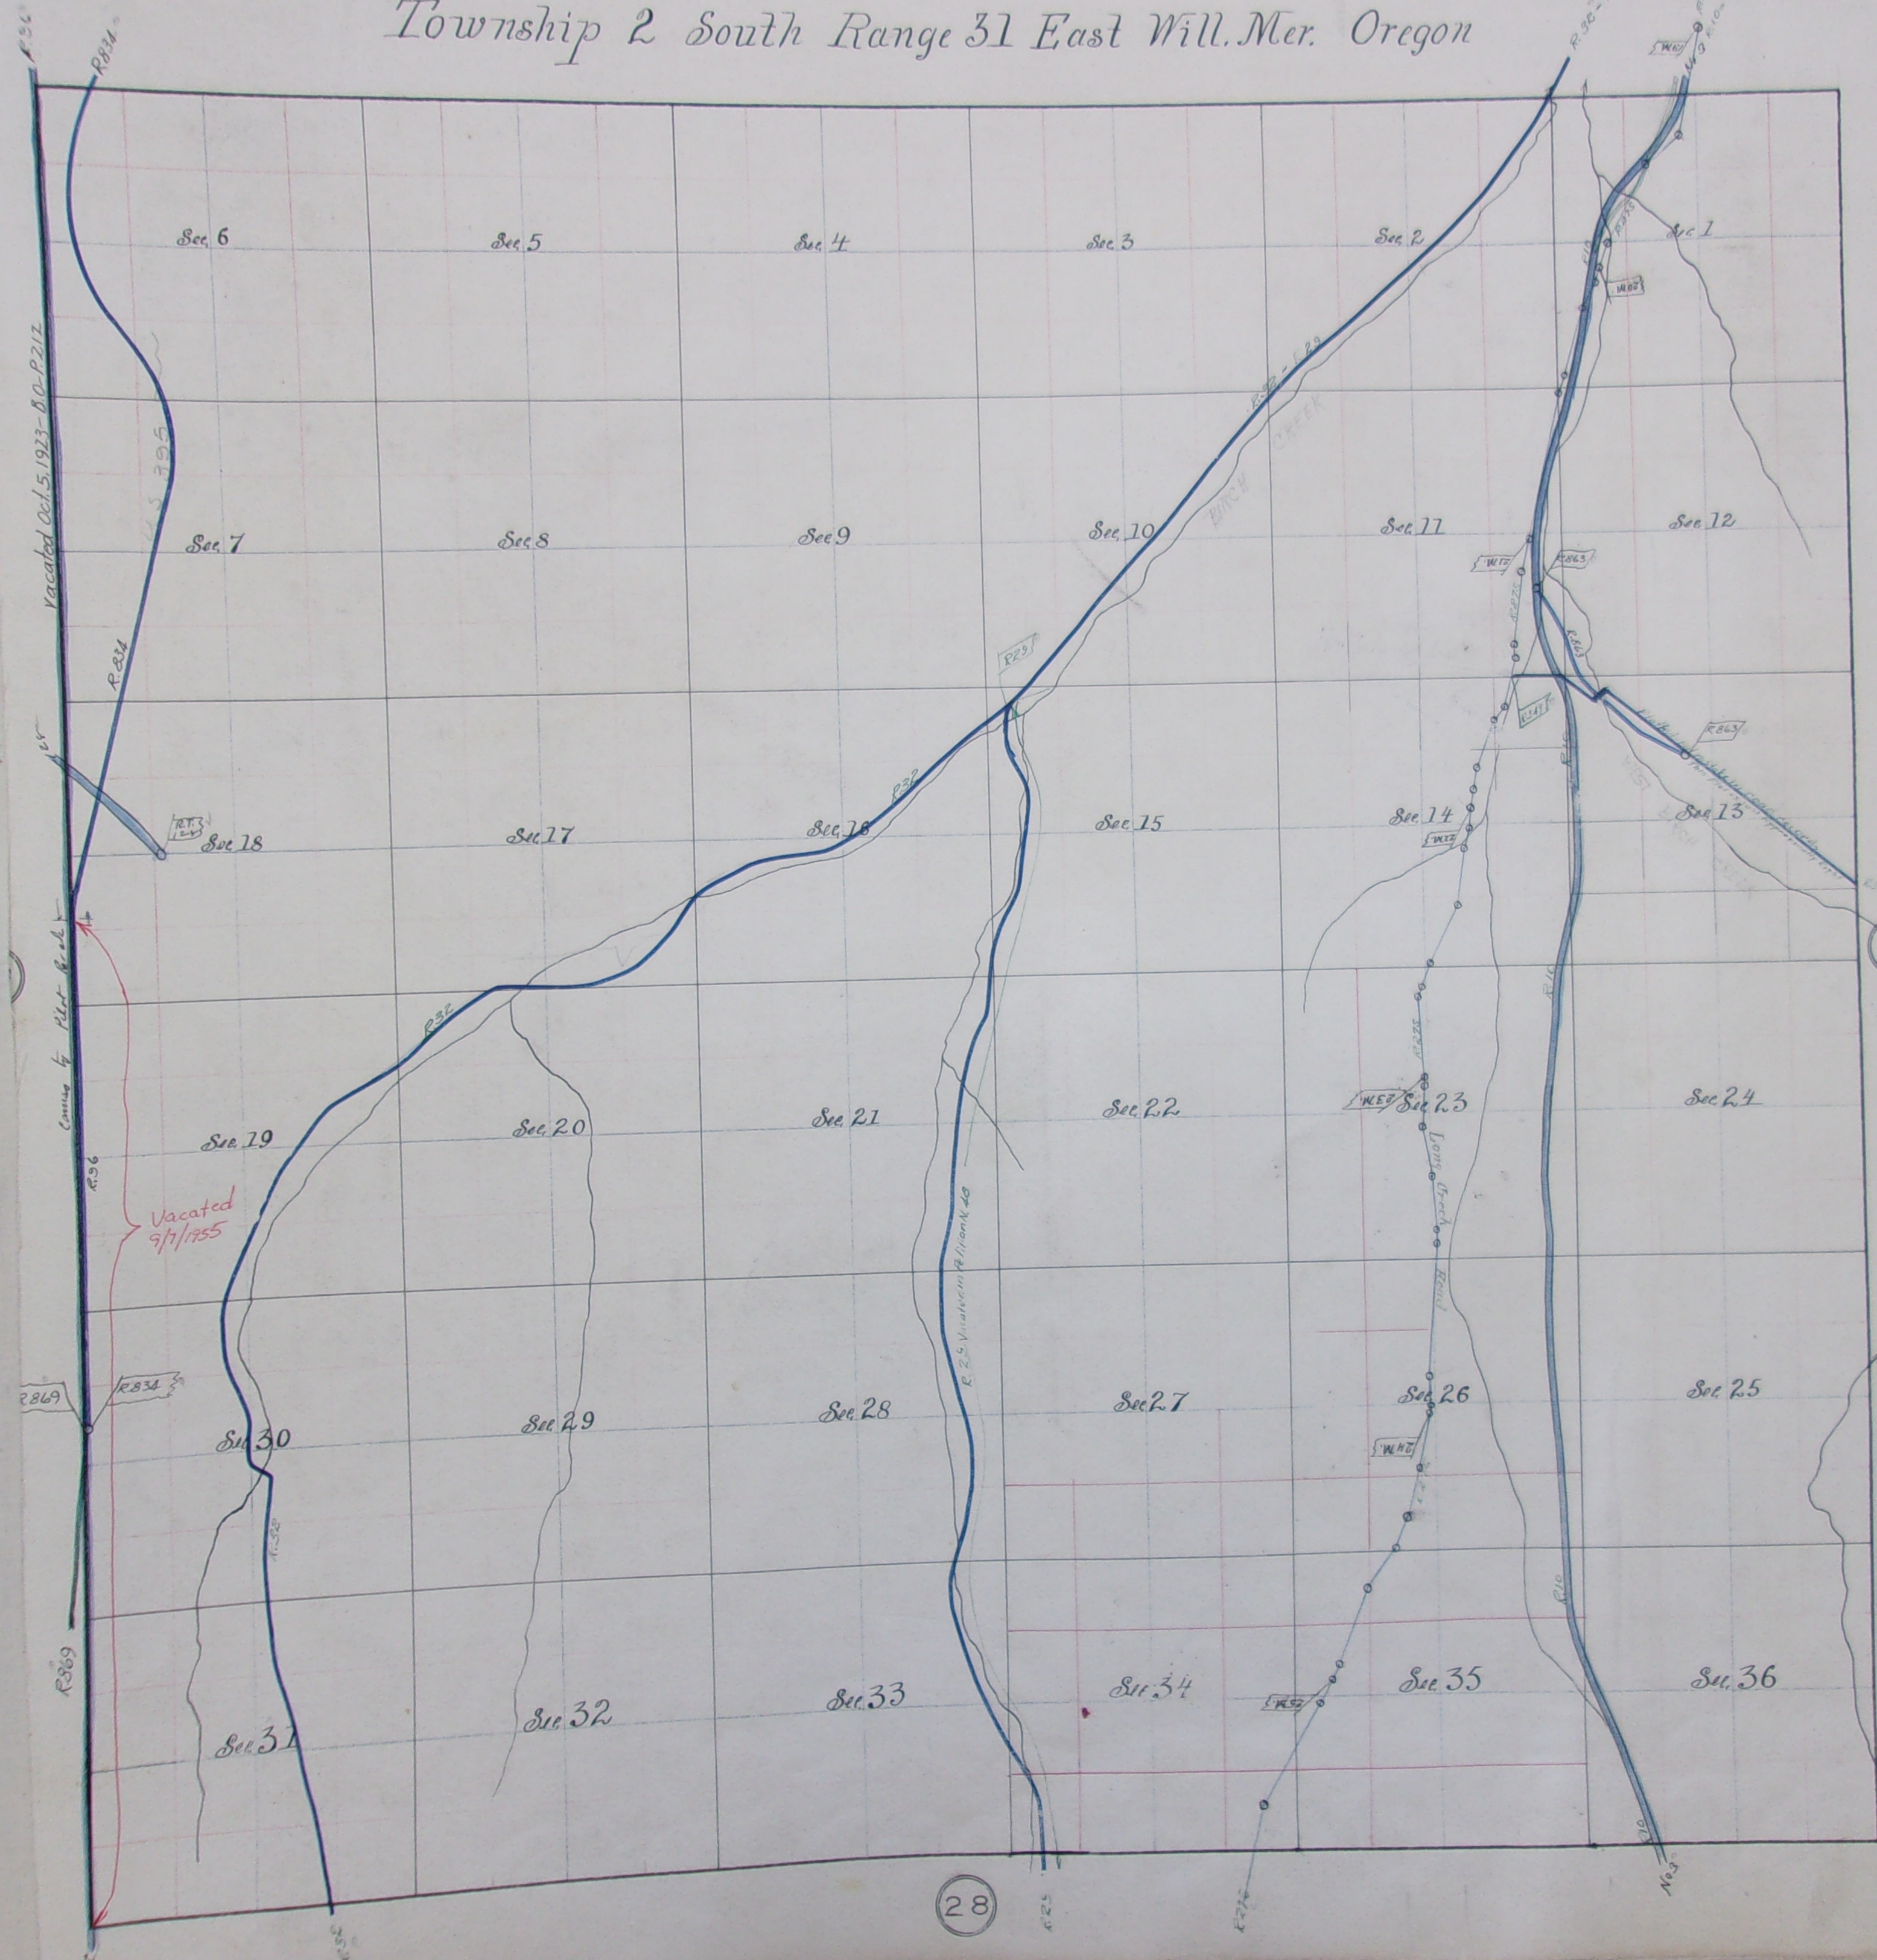

Township 2 South Range 31 East Will. Mer. Oregon

Date	No.	Box	Brk.	Page	Date	No.	Box	Brk.	Page
Mar 7 1871	347	128	H	674					
July 1882	104		E	714					
Nov 1880	104		E	70					
Apr 1870	10		A	614					
Oct. 5, 1923	834		O	212					
Feb 17, 1926	863		O						
June 25, 1927	869		O	551					
Sept 13 1870	52								
July 1873	25								
July 5, 1874	48								
Oct. 7, 1886	275								
Vacated	9/7/1955	96							

41

Use Meridian  
from 171/2 to 172/2

Scale 25 chains to 1 inch