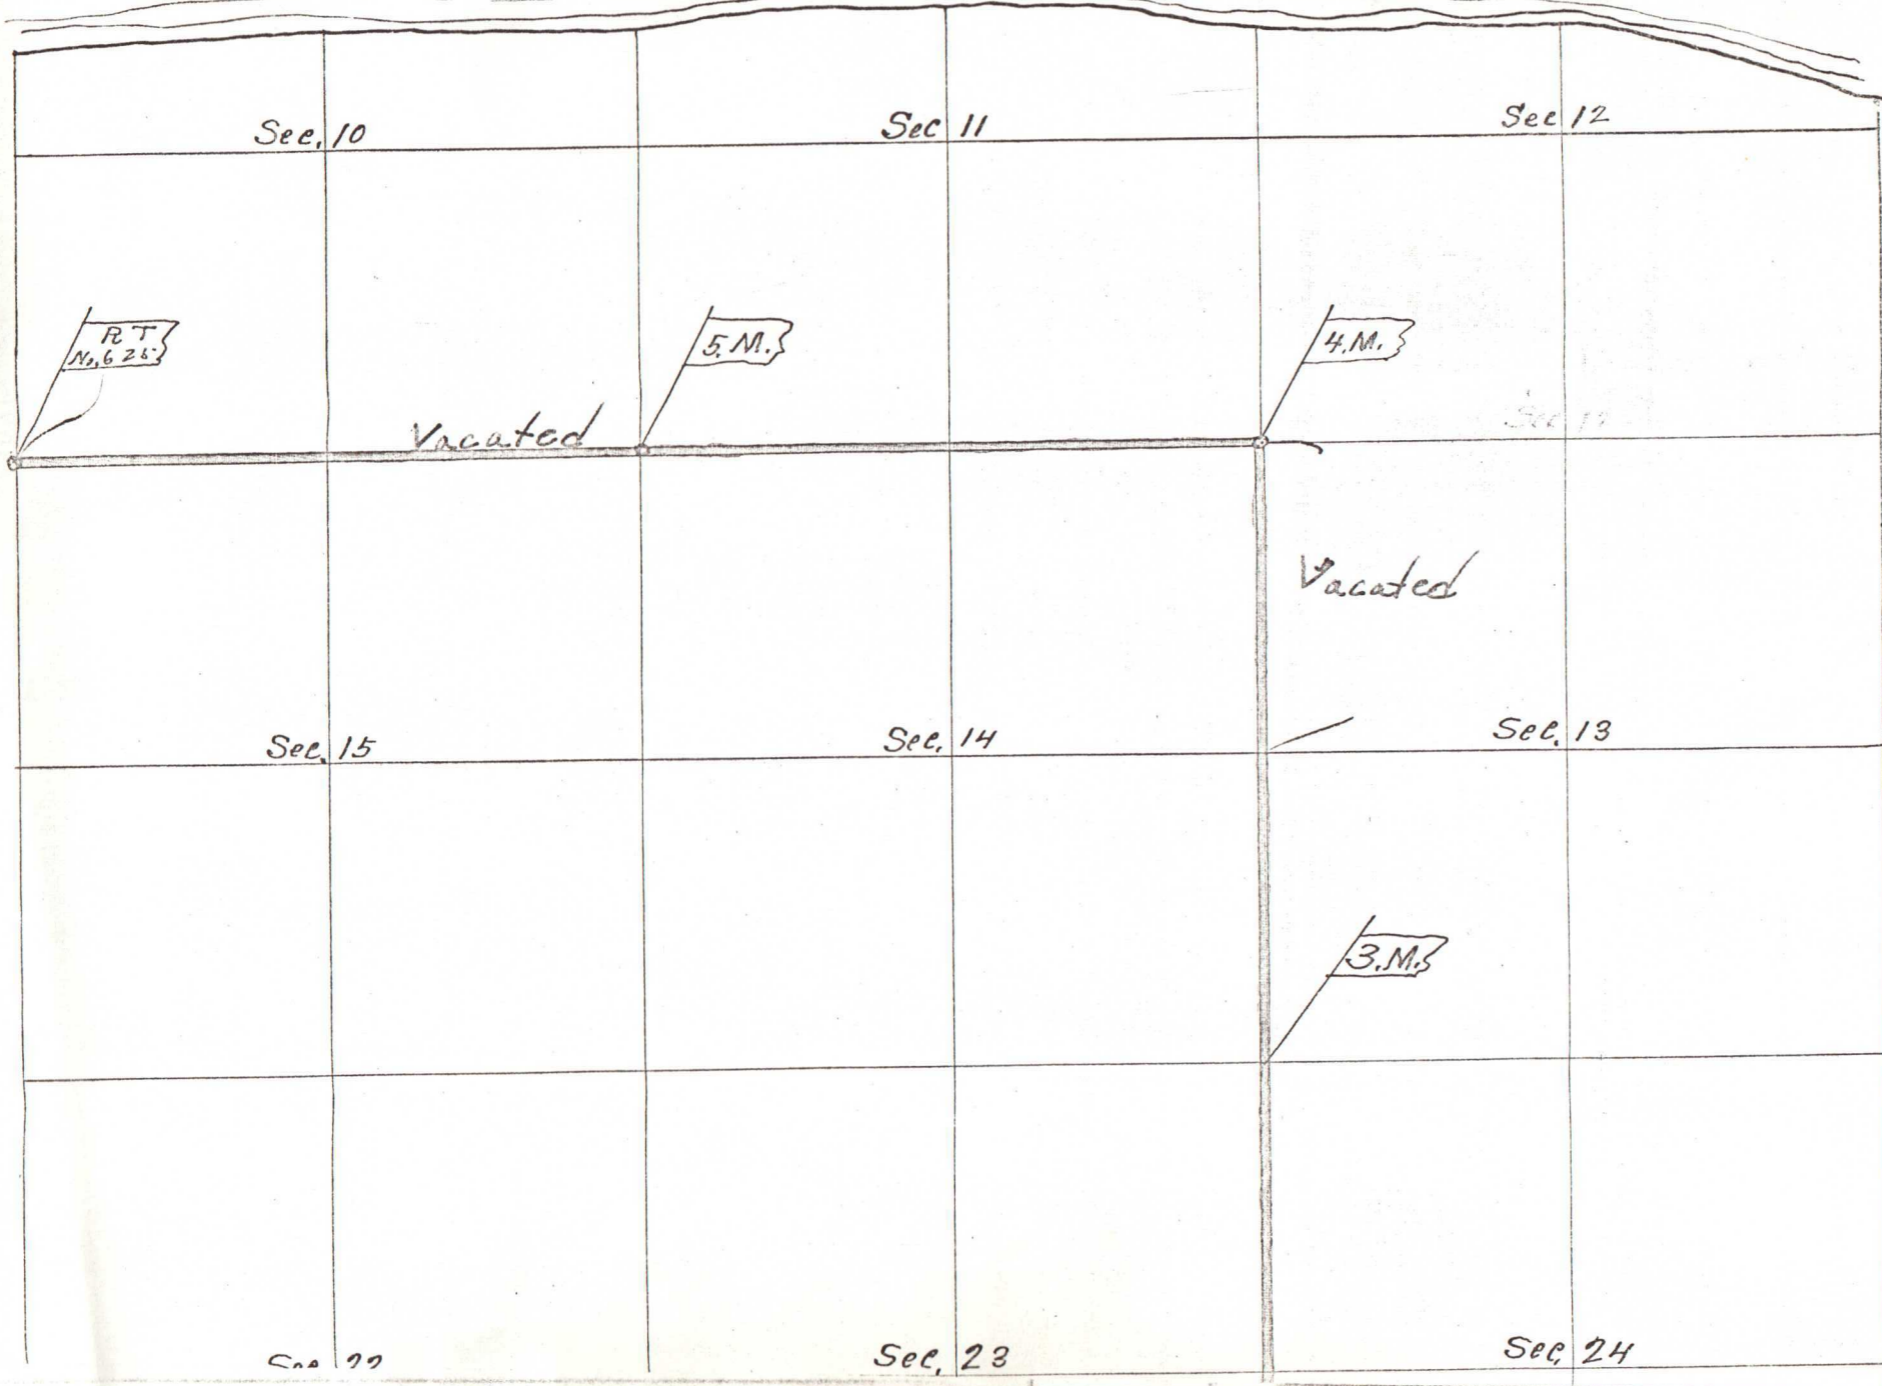

Plat of Road No. 625
in Township 5, North Range 28, E.W.M.

COLUMBIA RIVER

625

625

625

Sec 24

Sec. 27

Sec. 26

Sec. 25

Sec. 34

Sec. 35

Sec. 36

True Meridian

Var 21° E

Scale 25 ft = 1