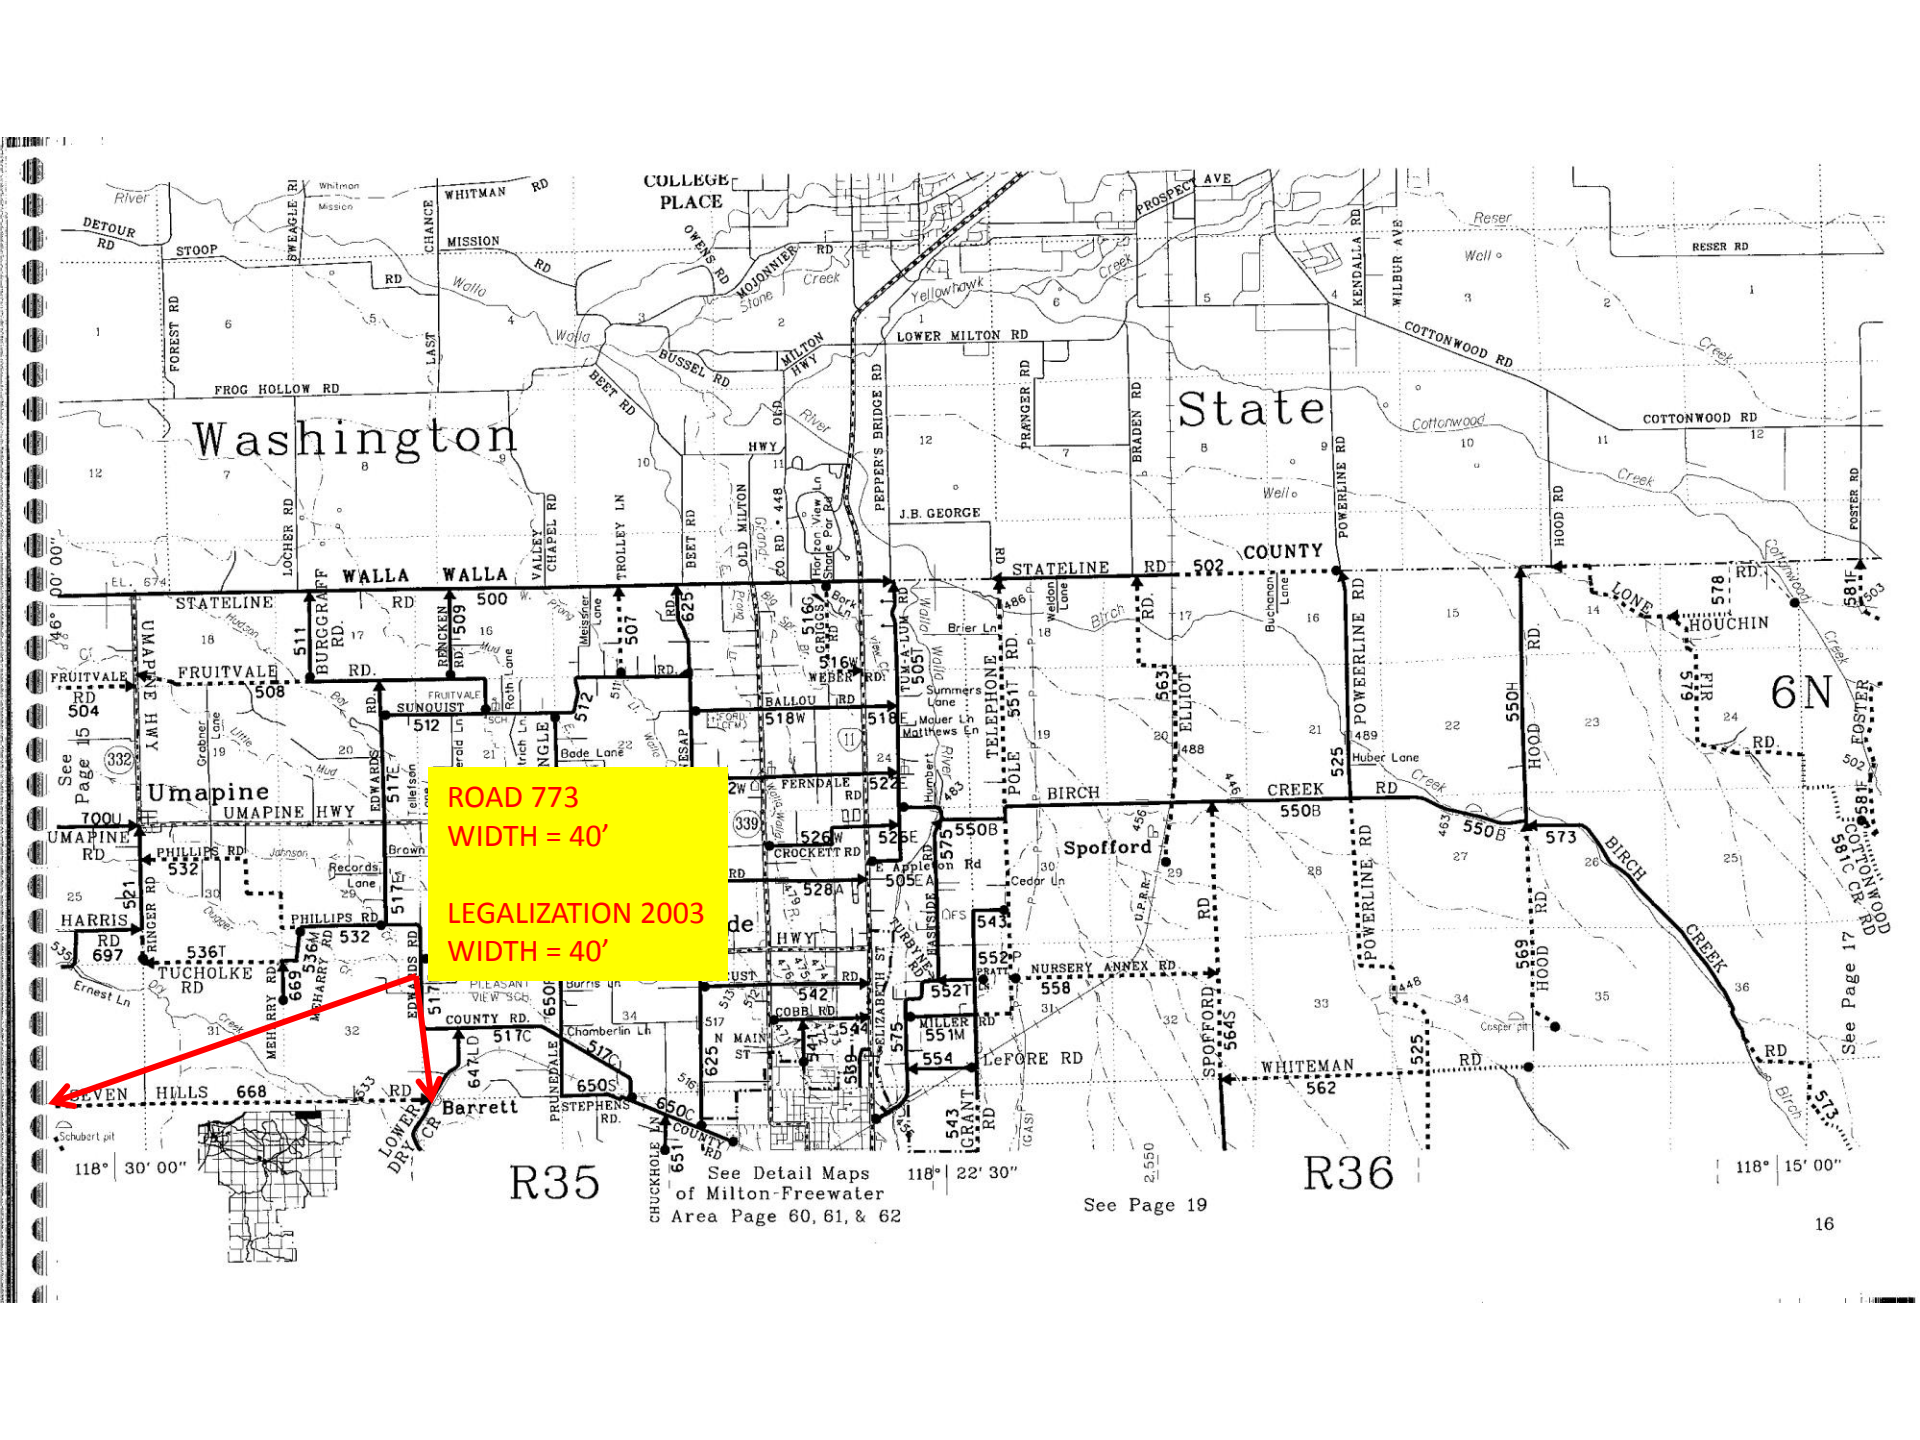

See Page 2

See Page 16

Washington

State

WALLA WALLA COUNTY

**ROAD 773**  
**WIDTH = 40'**  
**LEGALIZATION 2003**  
**WIDTH = 40'**

R35

R36

See Detail Maps  
of Milton-Freewater  
Area Page 60, 61, & 62

See Page 19