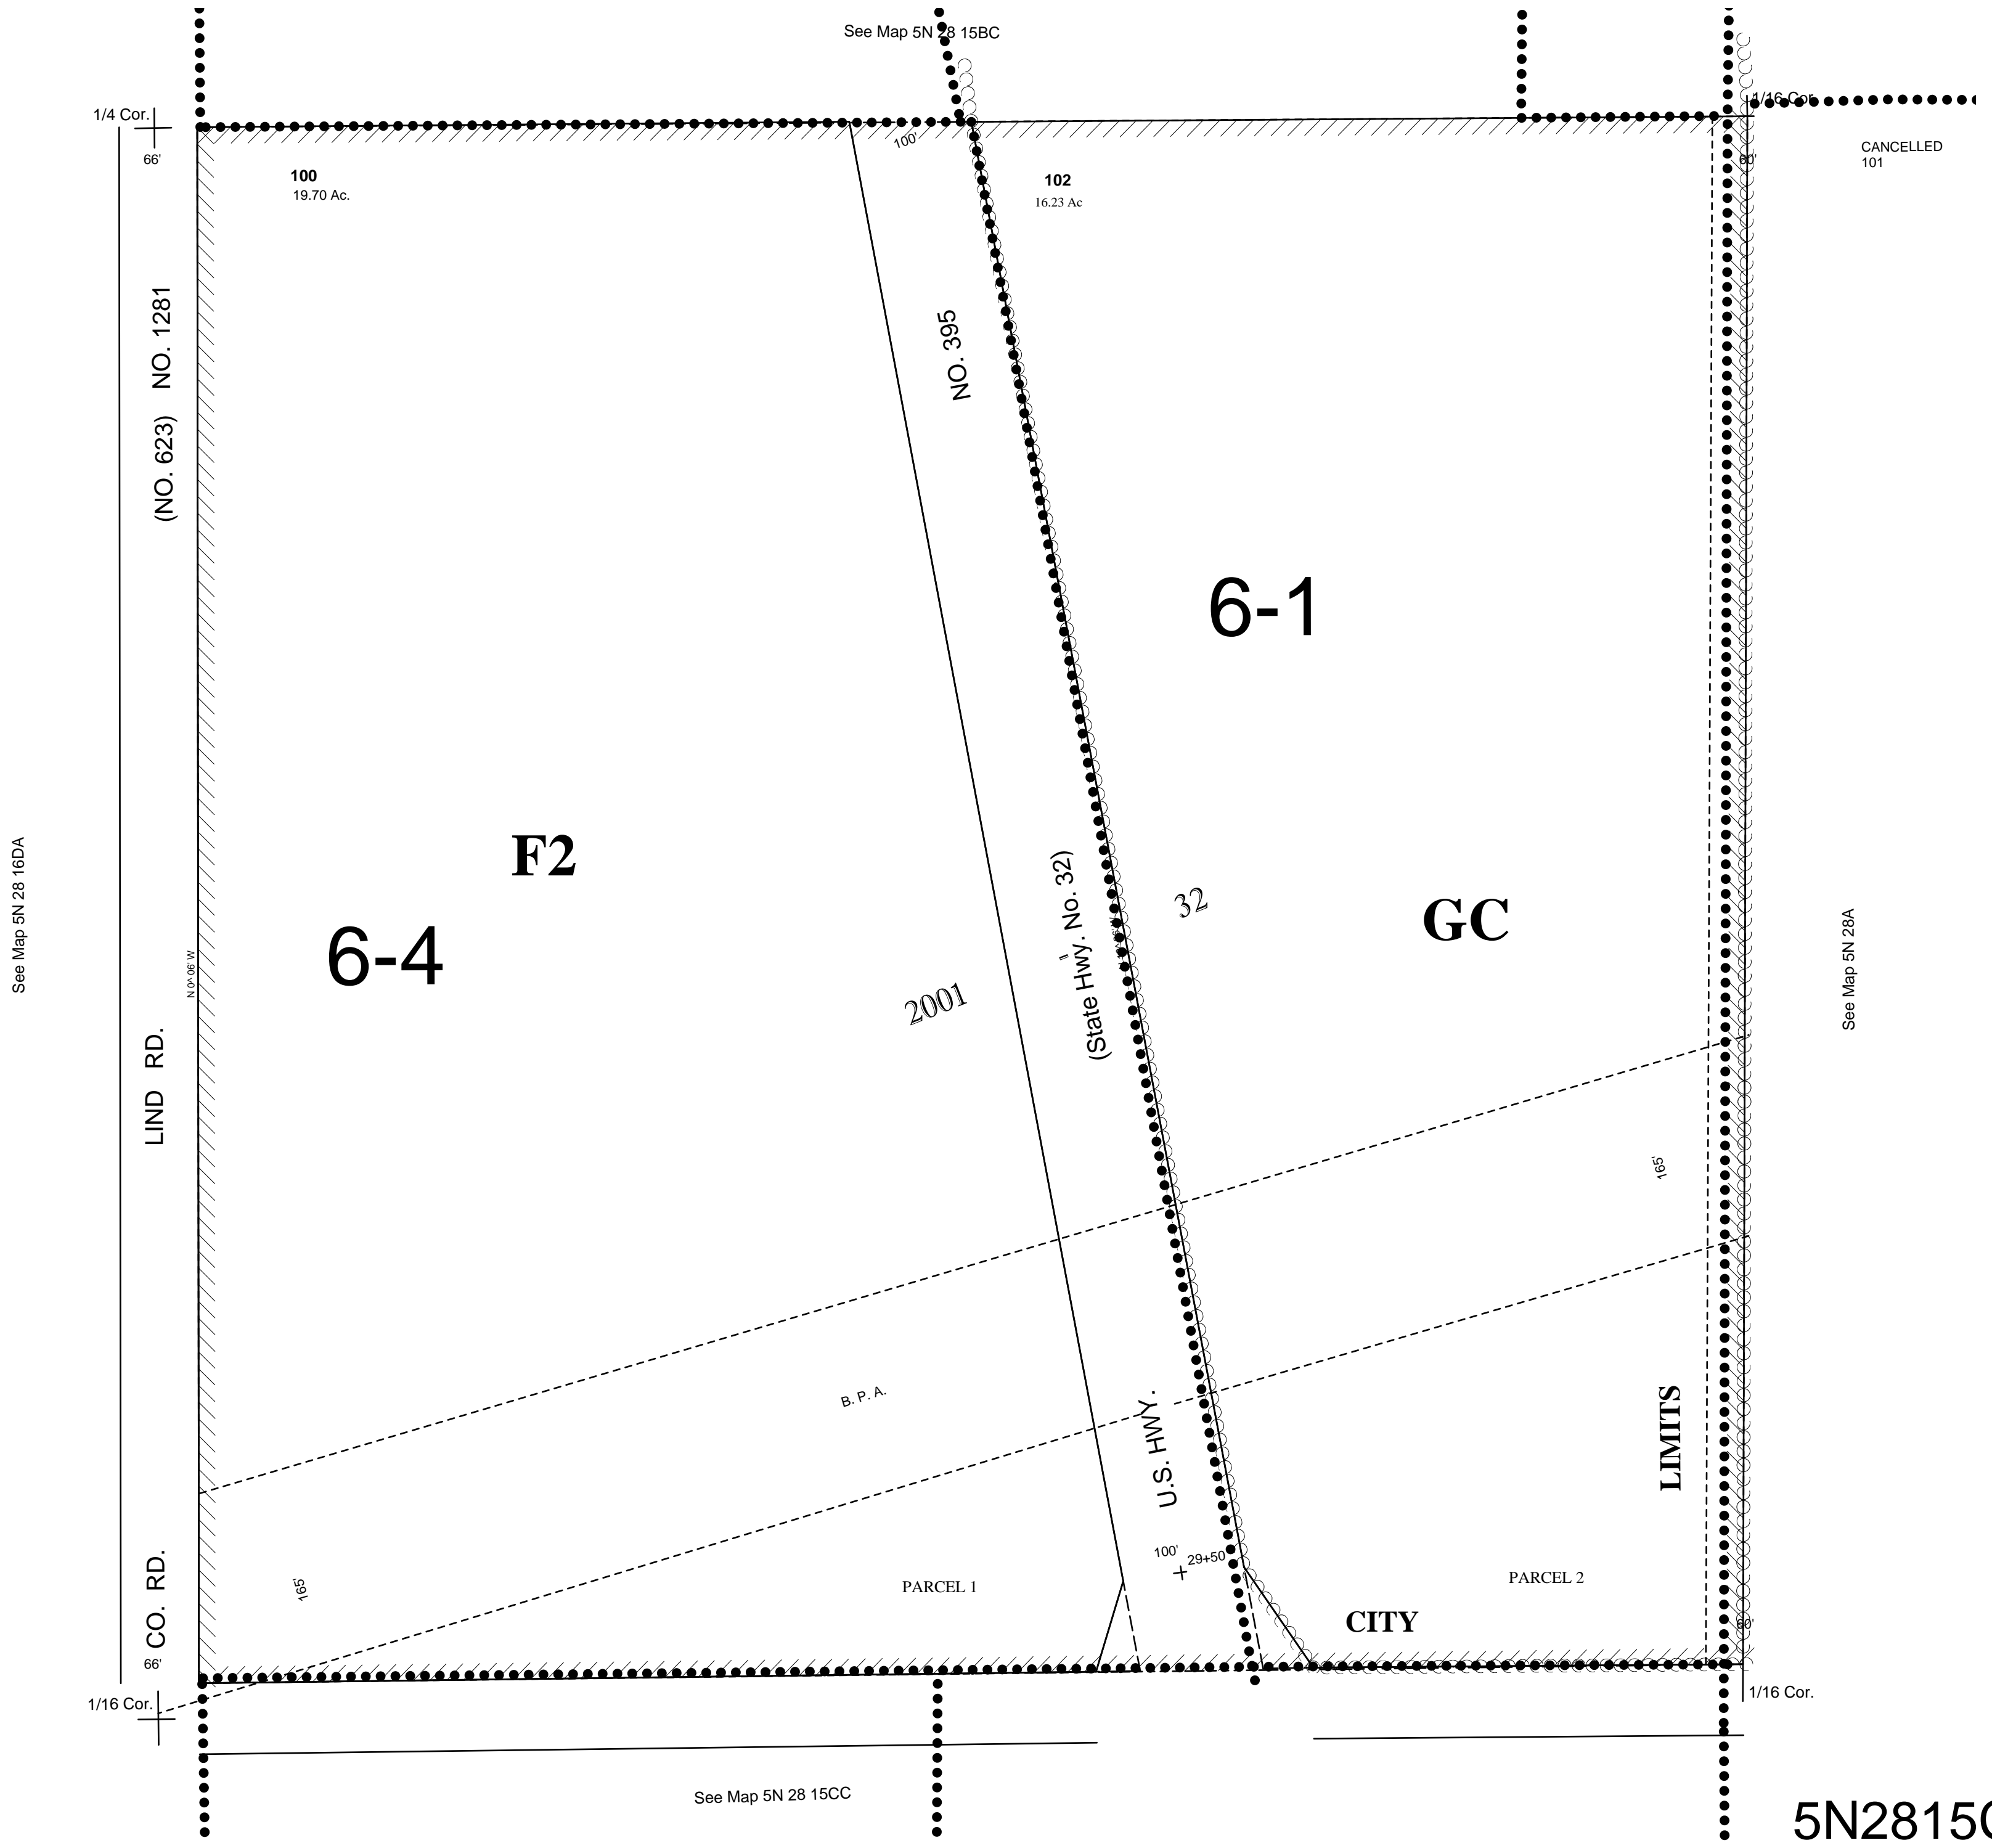

This map was prepared for Assessment purposes only.

8/12/03

NW1/4 SW1/4 SEC 15 T 5N R 28E WM UMATILLA COUNTY, OR

SCALE: 1" =100'

5N2815CB

Aerial Photo 1P-58

Umatilla Urban Growth Area

See Map 5N 28 16DA

See Map 5N 28A

See Map 5N 28 15CC

5N2815CB