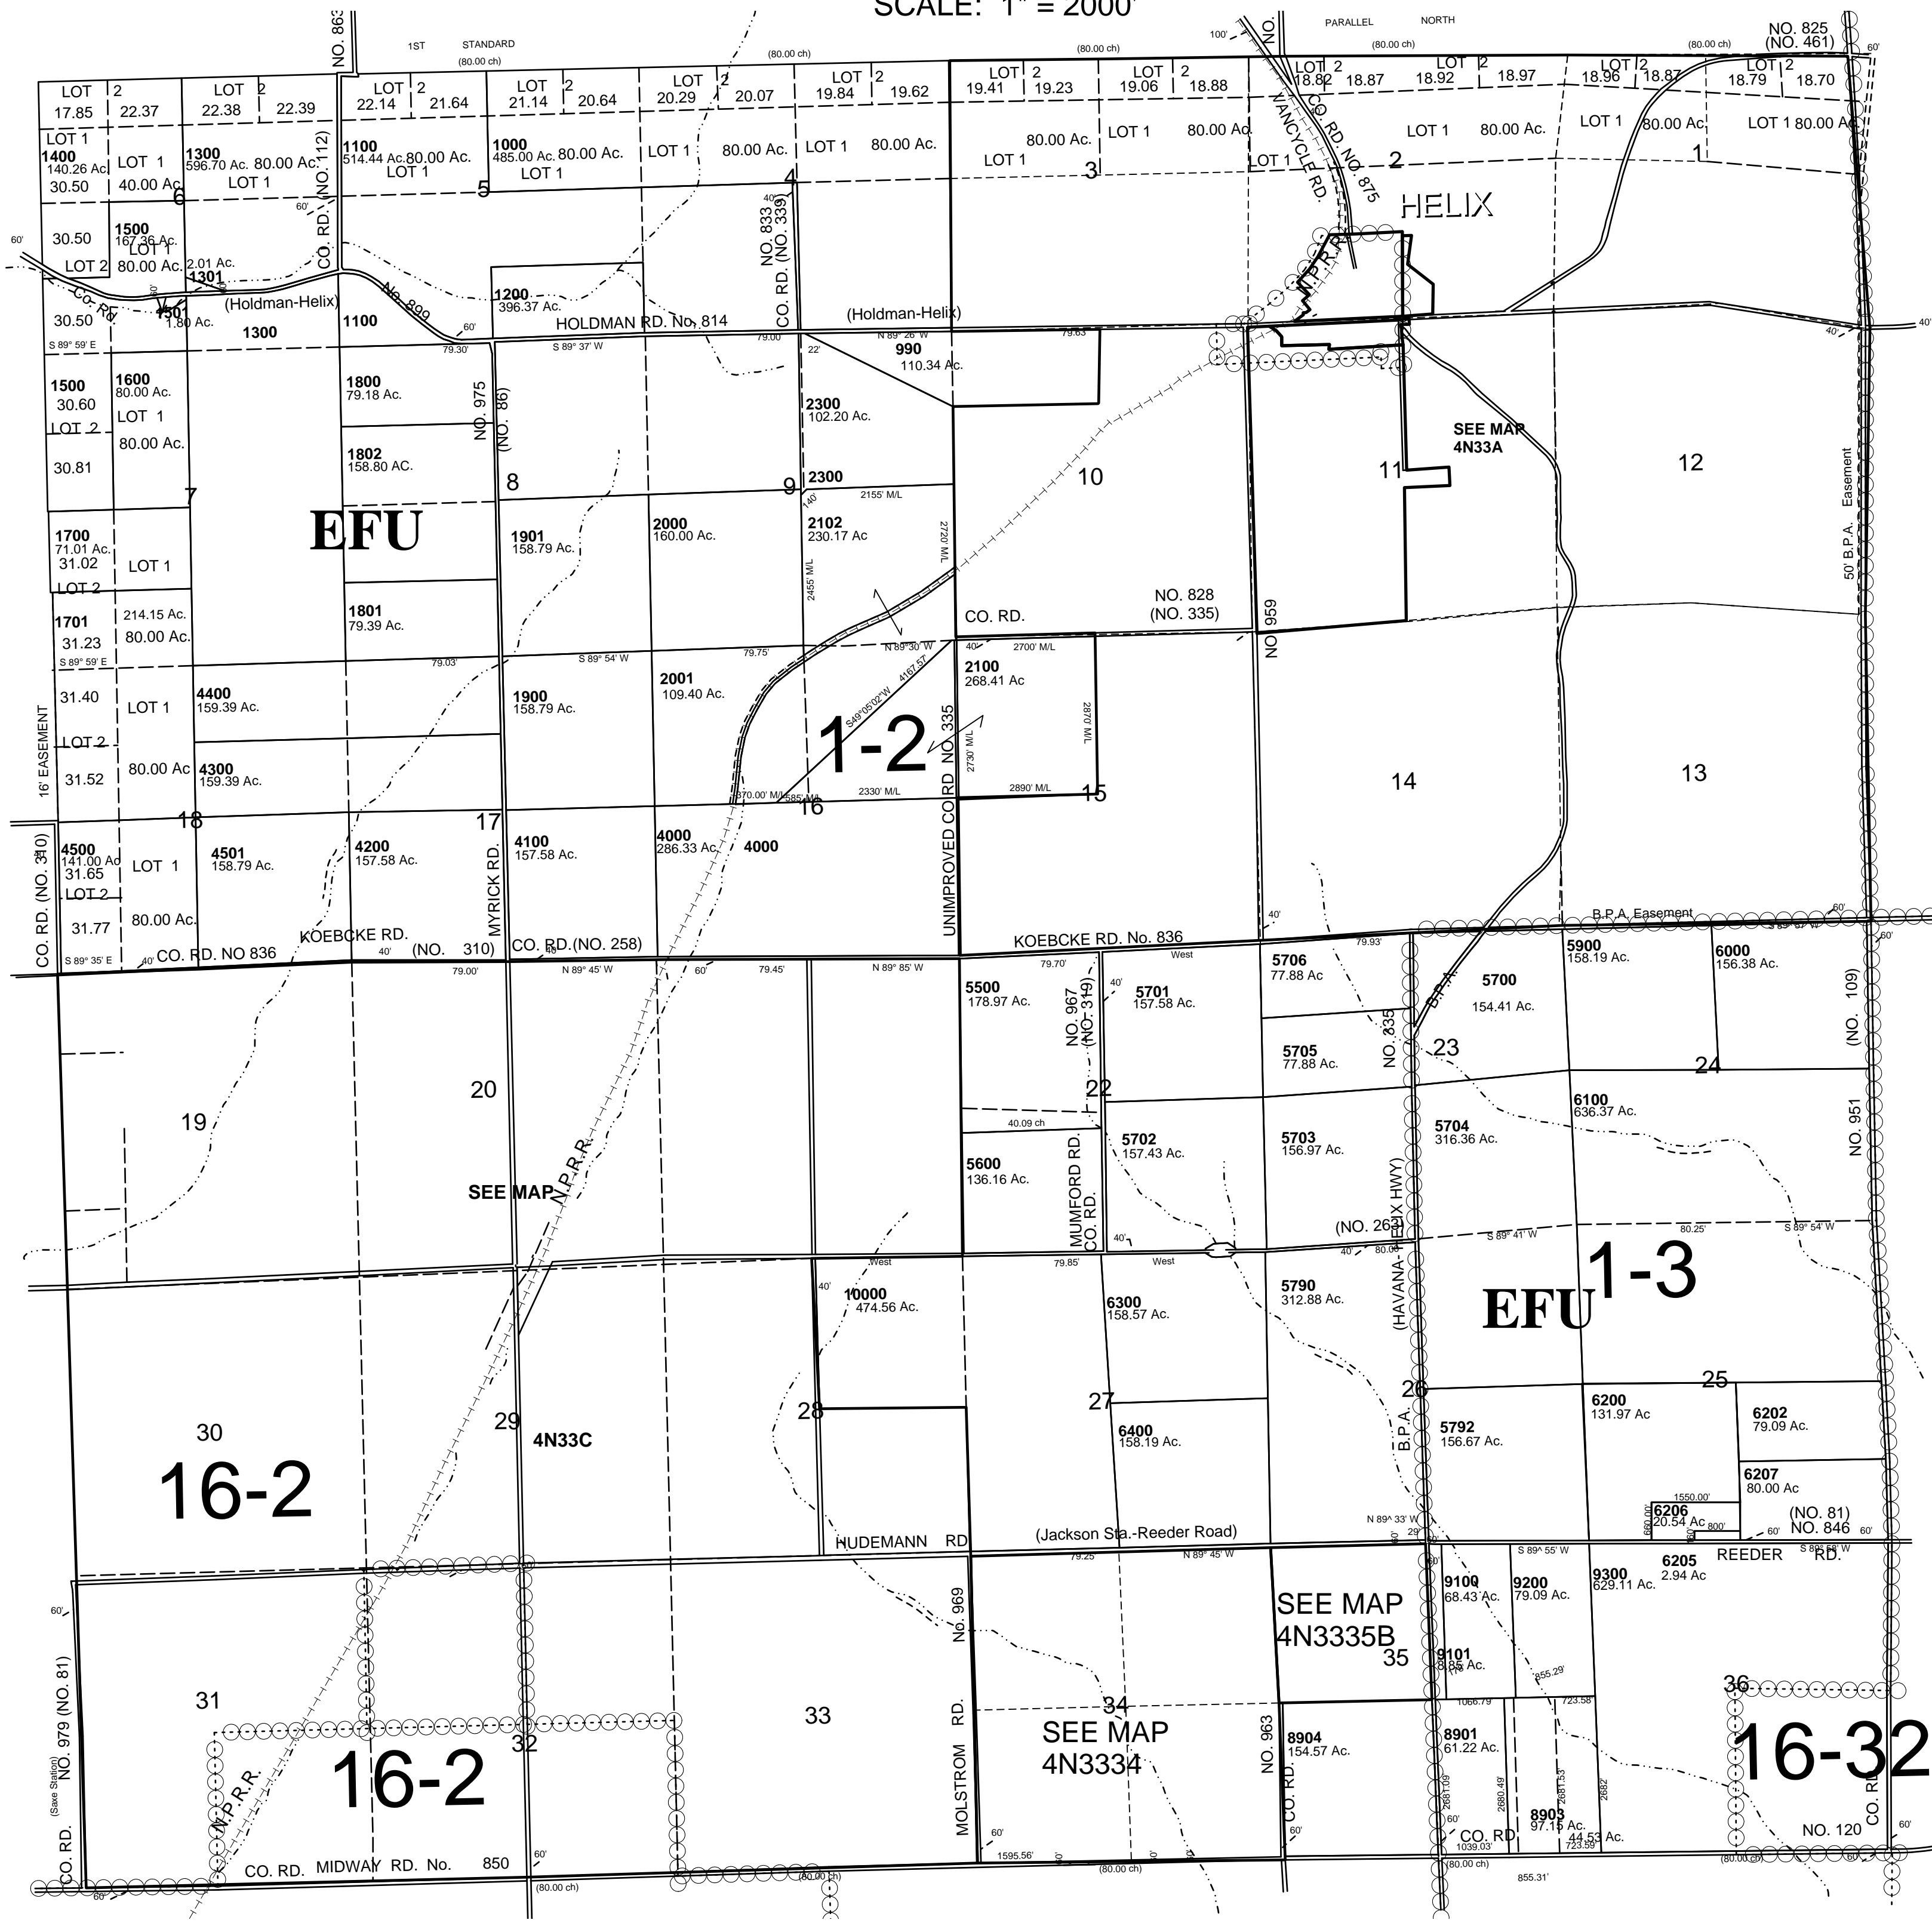

This map was prepared for Assessment purposes only.

T4N R33E WM
UMATILLA COUNTY, OR
SCALE: 1" = 2000'

04-10-06

4N33

4N33