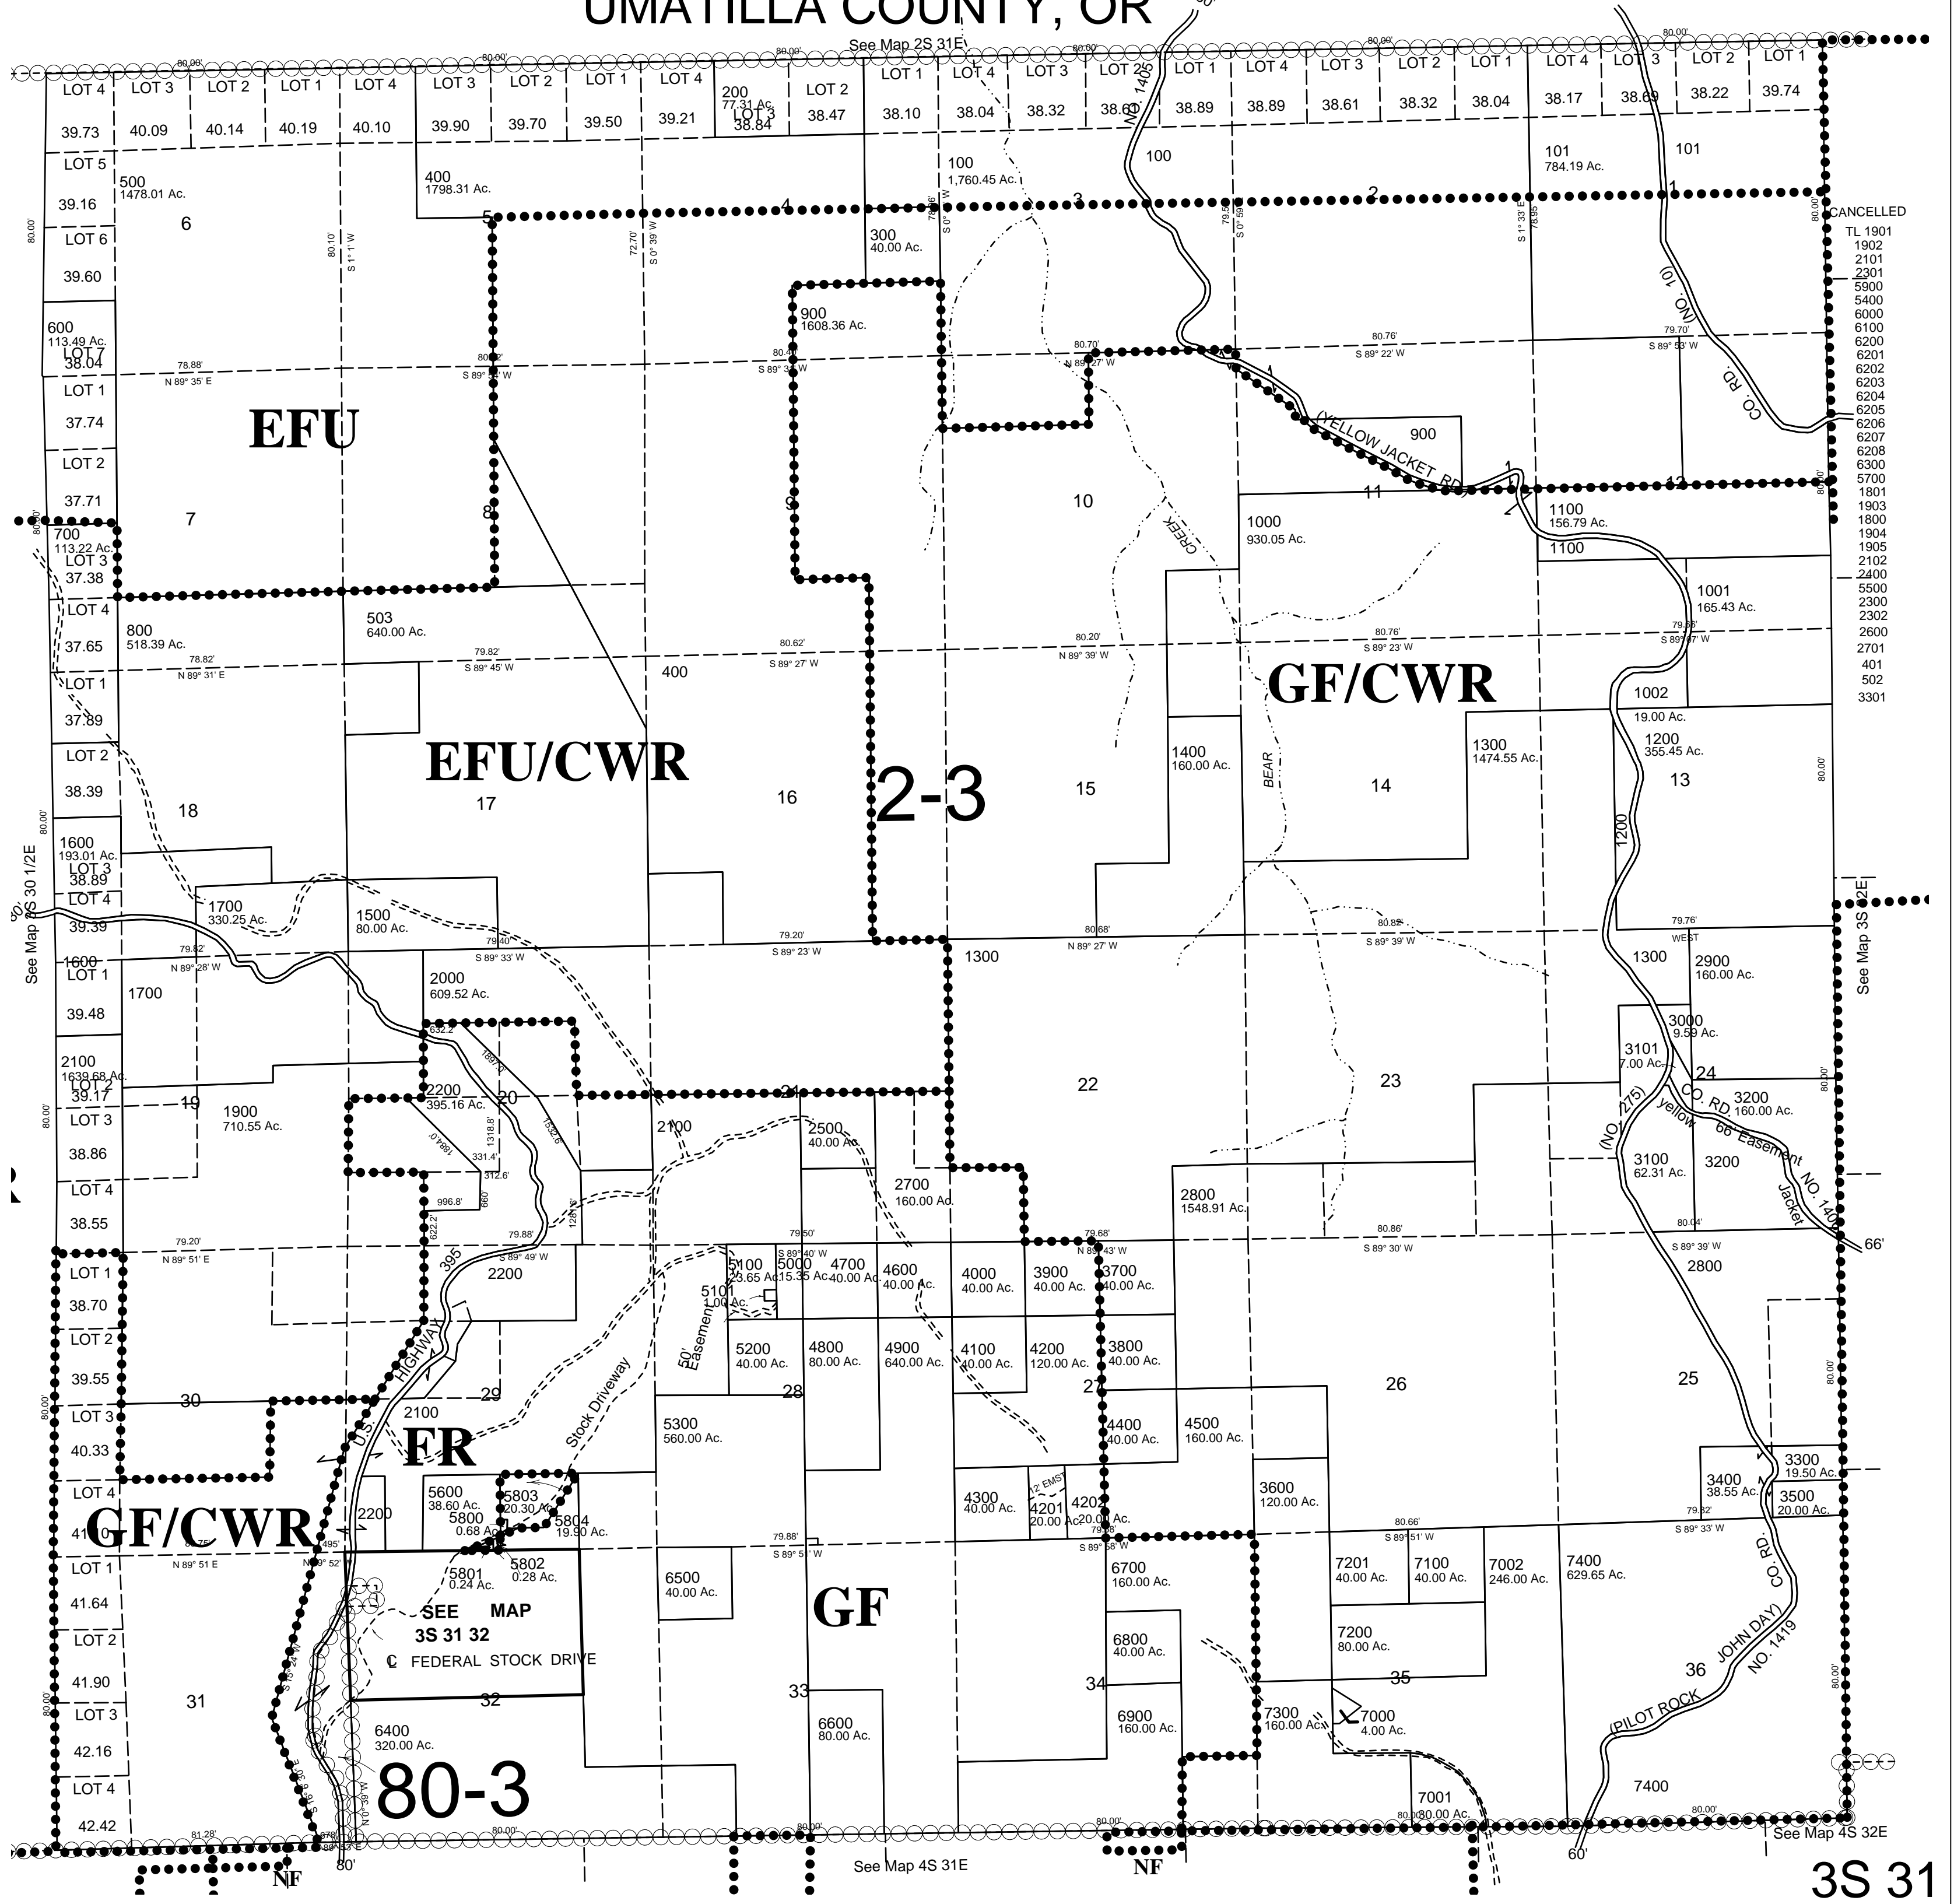

This map was prepared for Assessment purposes only.

T3S R31E WM UMATILLA COUNTY, OR

SCALE 1"=2000'

3S 31

3S 31