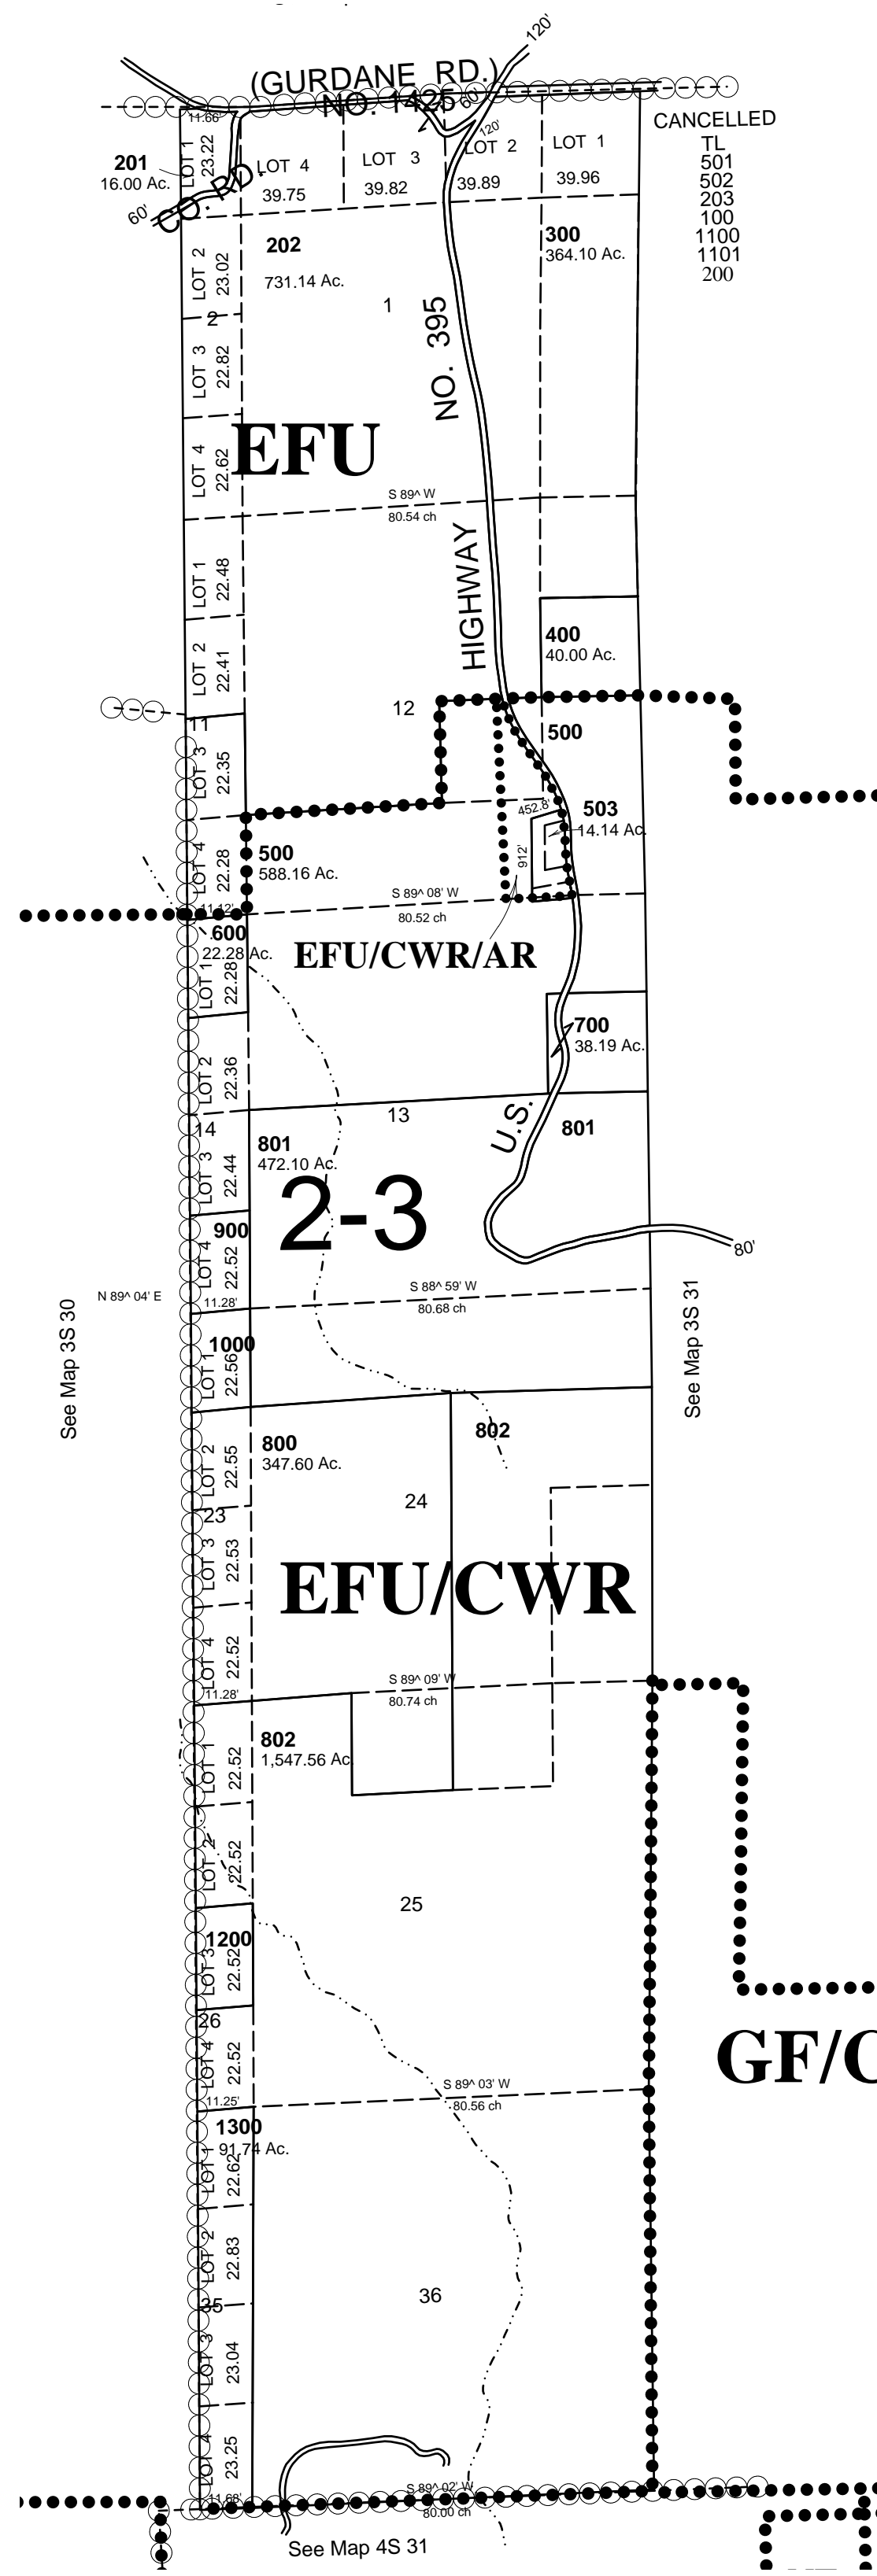

This map was prepared for Assessment purposes only.

T 3S R301/2E WM
UMATILLA COUNTY, OR

SCALE: 1" = 2000'

3S 301/2

3S 301/2