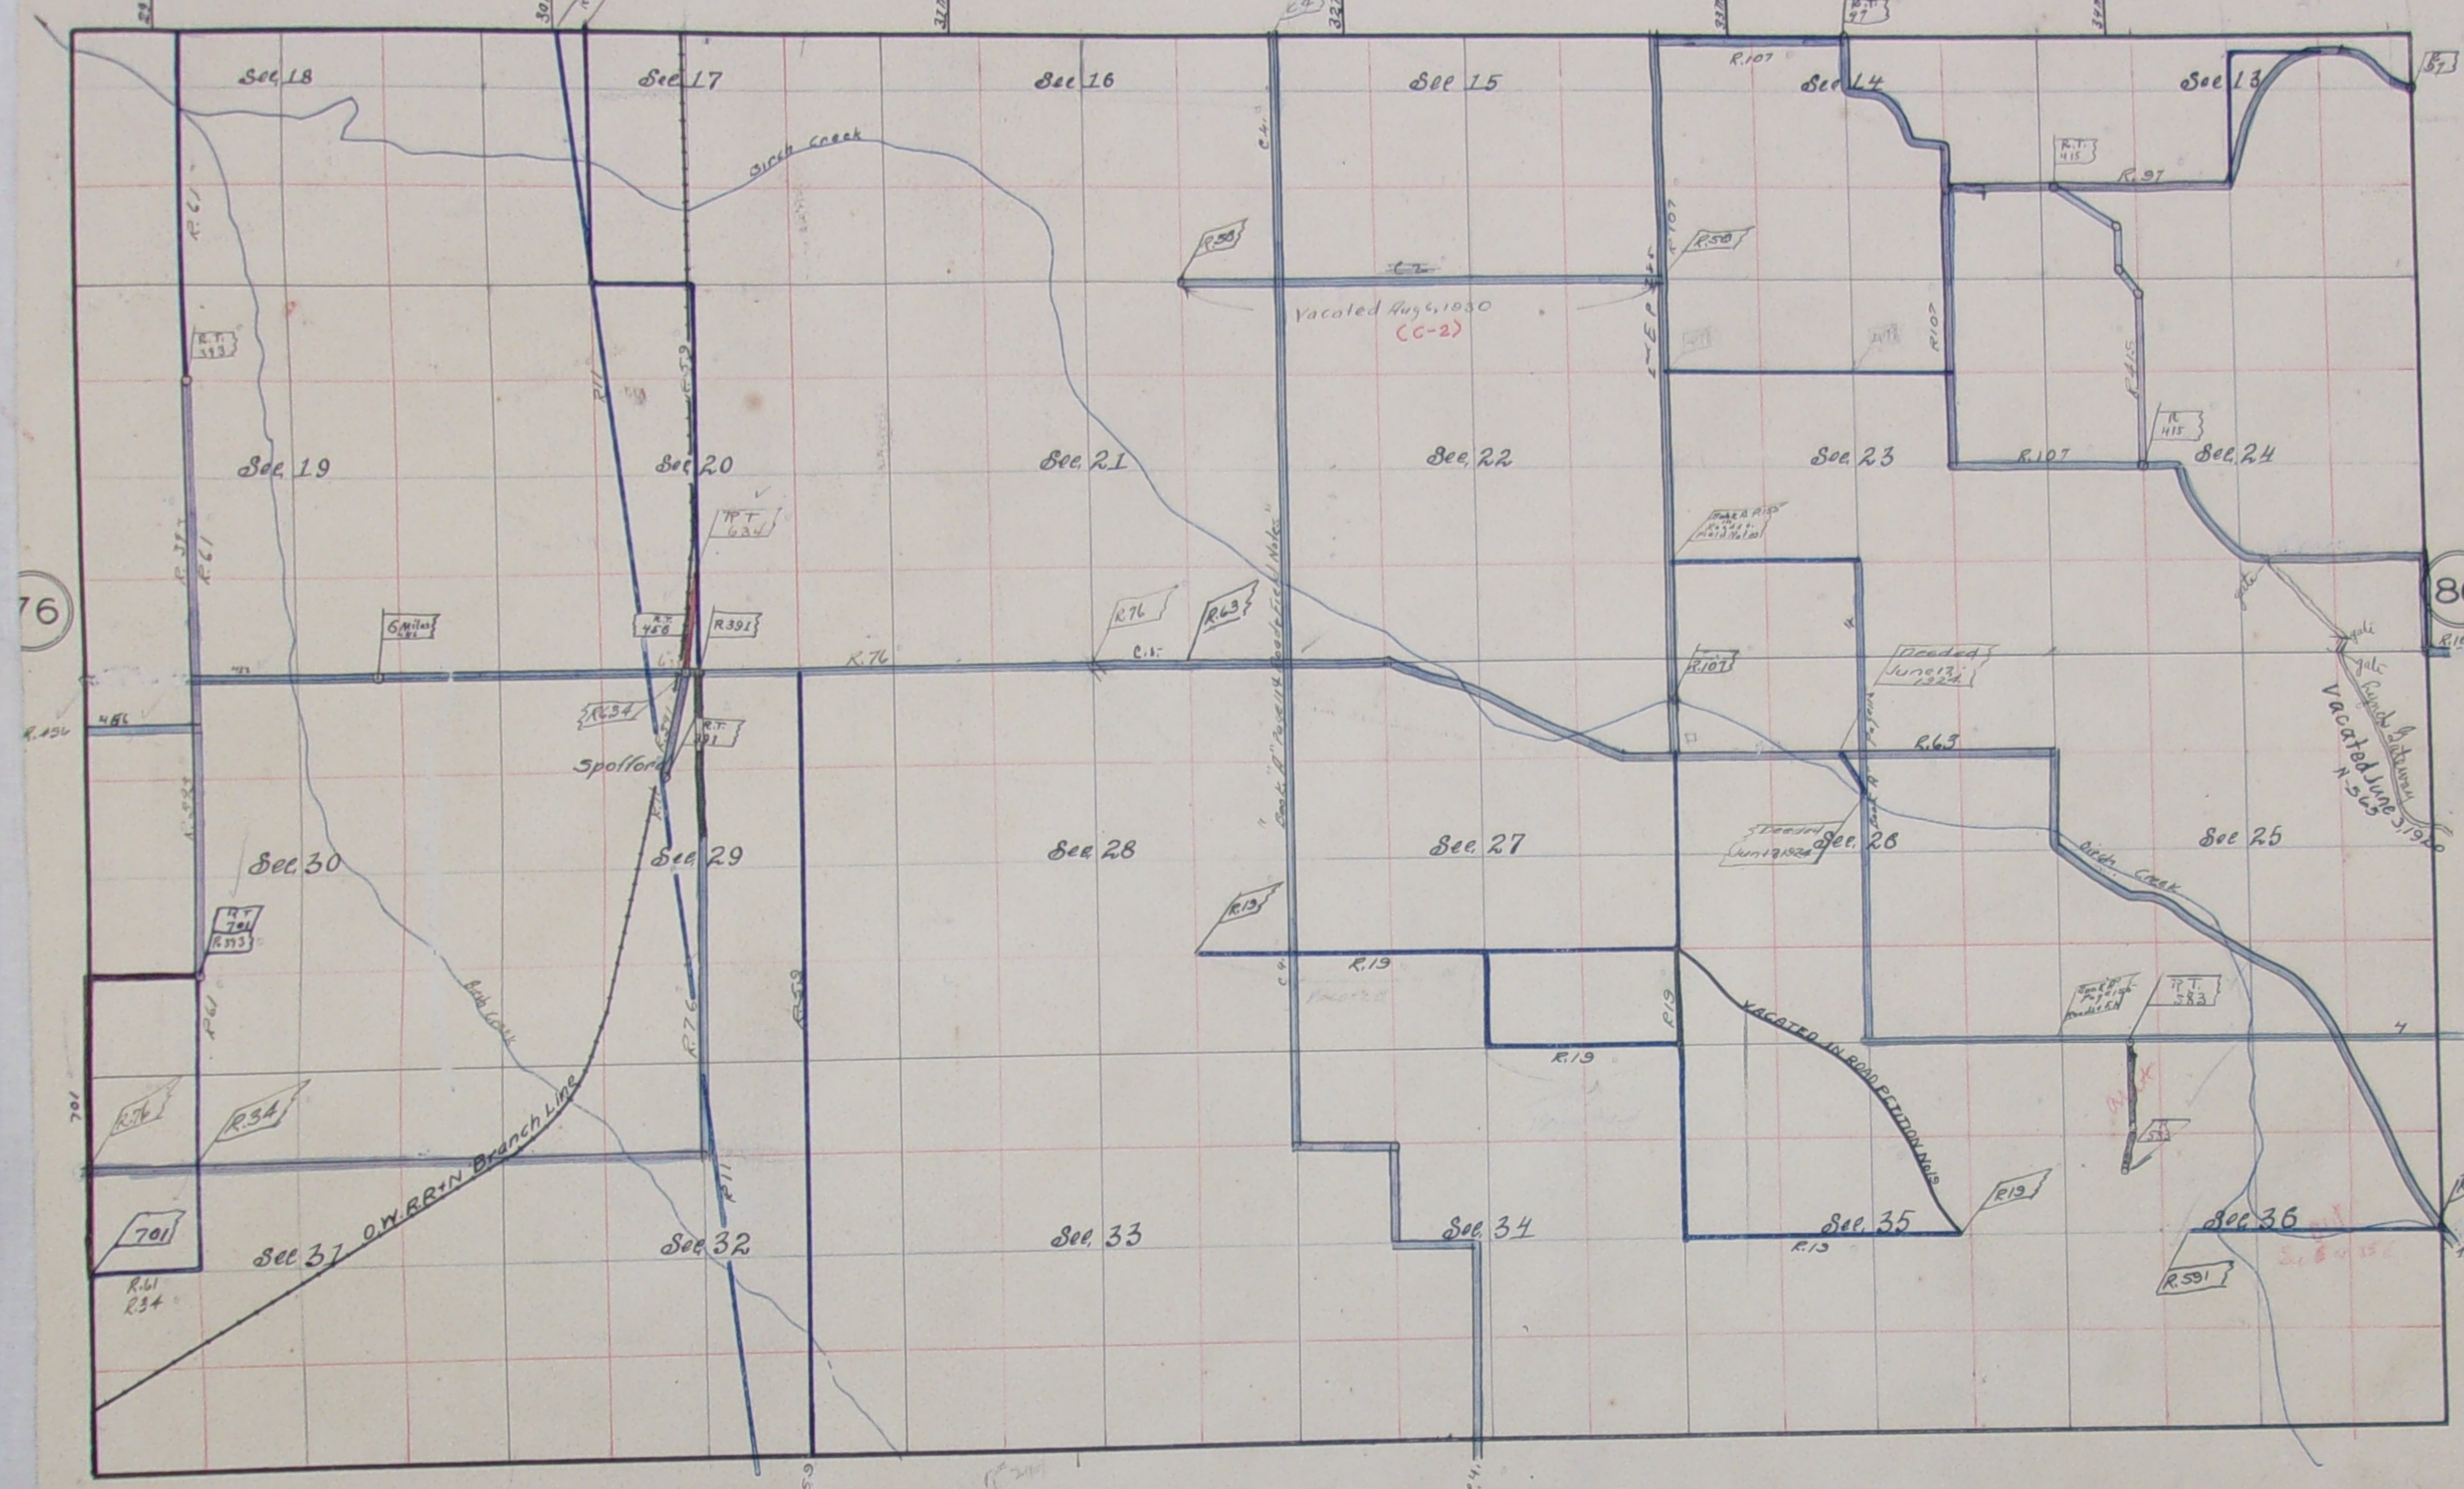

# Township 6 North Range 36 East Will. Mer. Oregon

Date	No.	Box	Book	Page	Date	No.	Box	Book	Page
July 5 1875	456	133	J	371	June 30, 1904	591		Coastfield Notes	
July 7 1872	375	180		304					
May 4 1873	415	131	J	471					
July 7 1872	375	180		244					
Sept 10 1881	97		E	288					
Sept 10 1881	R. 107		E	288					
July 1877	76		D	438					
July 1879			B	389					
Sept 5 1878	C. 2		C	217					
Sept 5 1878	C. 4		C	217					
March 6 1878	63		C	177					
May 8, 1896	583	925	M	20					
July 9, 1907	624	679	M	180					
May 6, 1911	781		M	501					
July 12, 1919	Stetson		M	565					
Aug 6, 1880	road		M	467					
May 23, 1871	19								
Sept 5, 1878	58								
April, 1878	55								
April, 1878	61								
July 3, 1874	54								
July 4, 1870	11								

76

86

81

Scale 25 chains to 1 inch