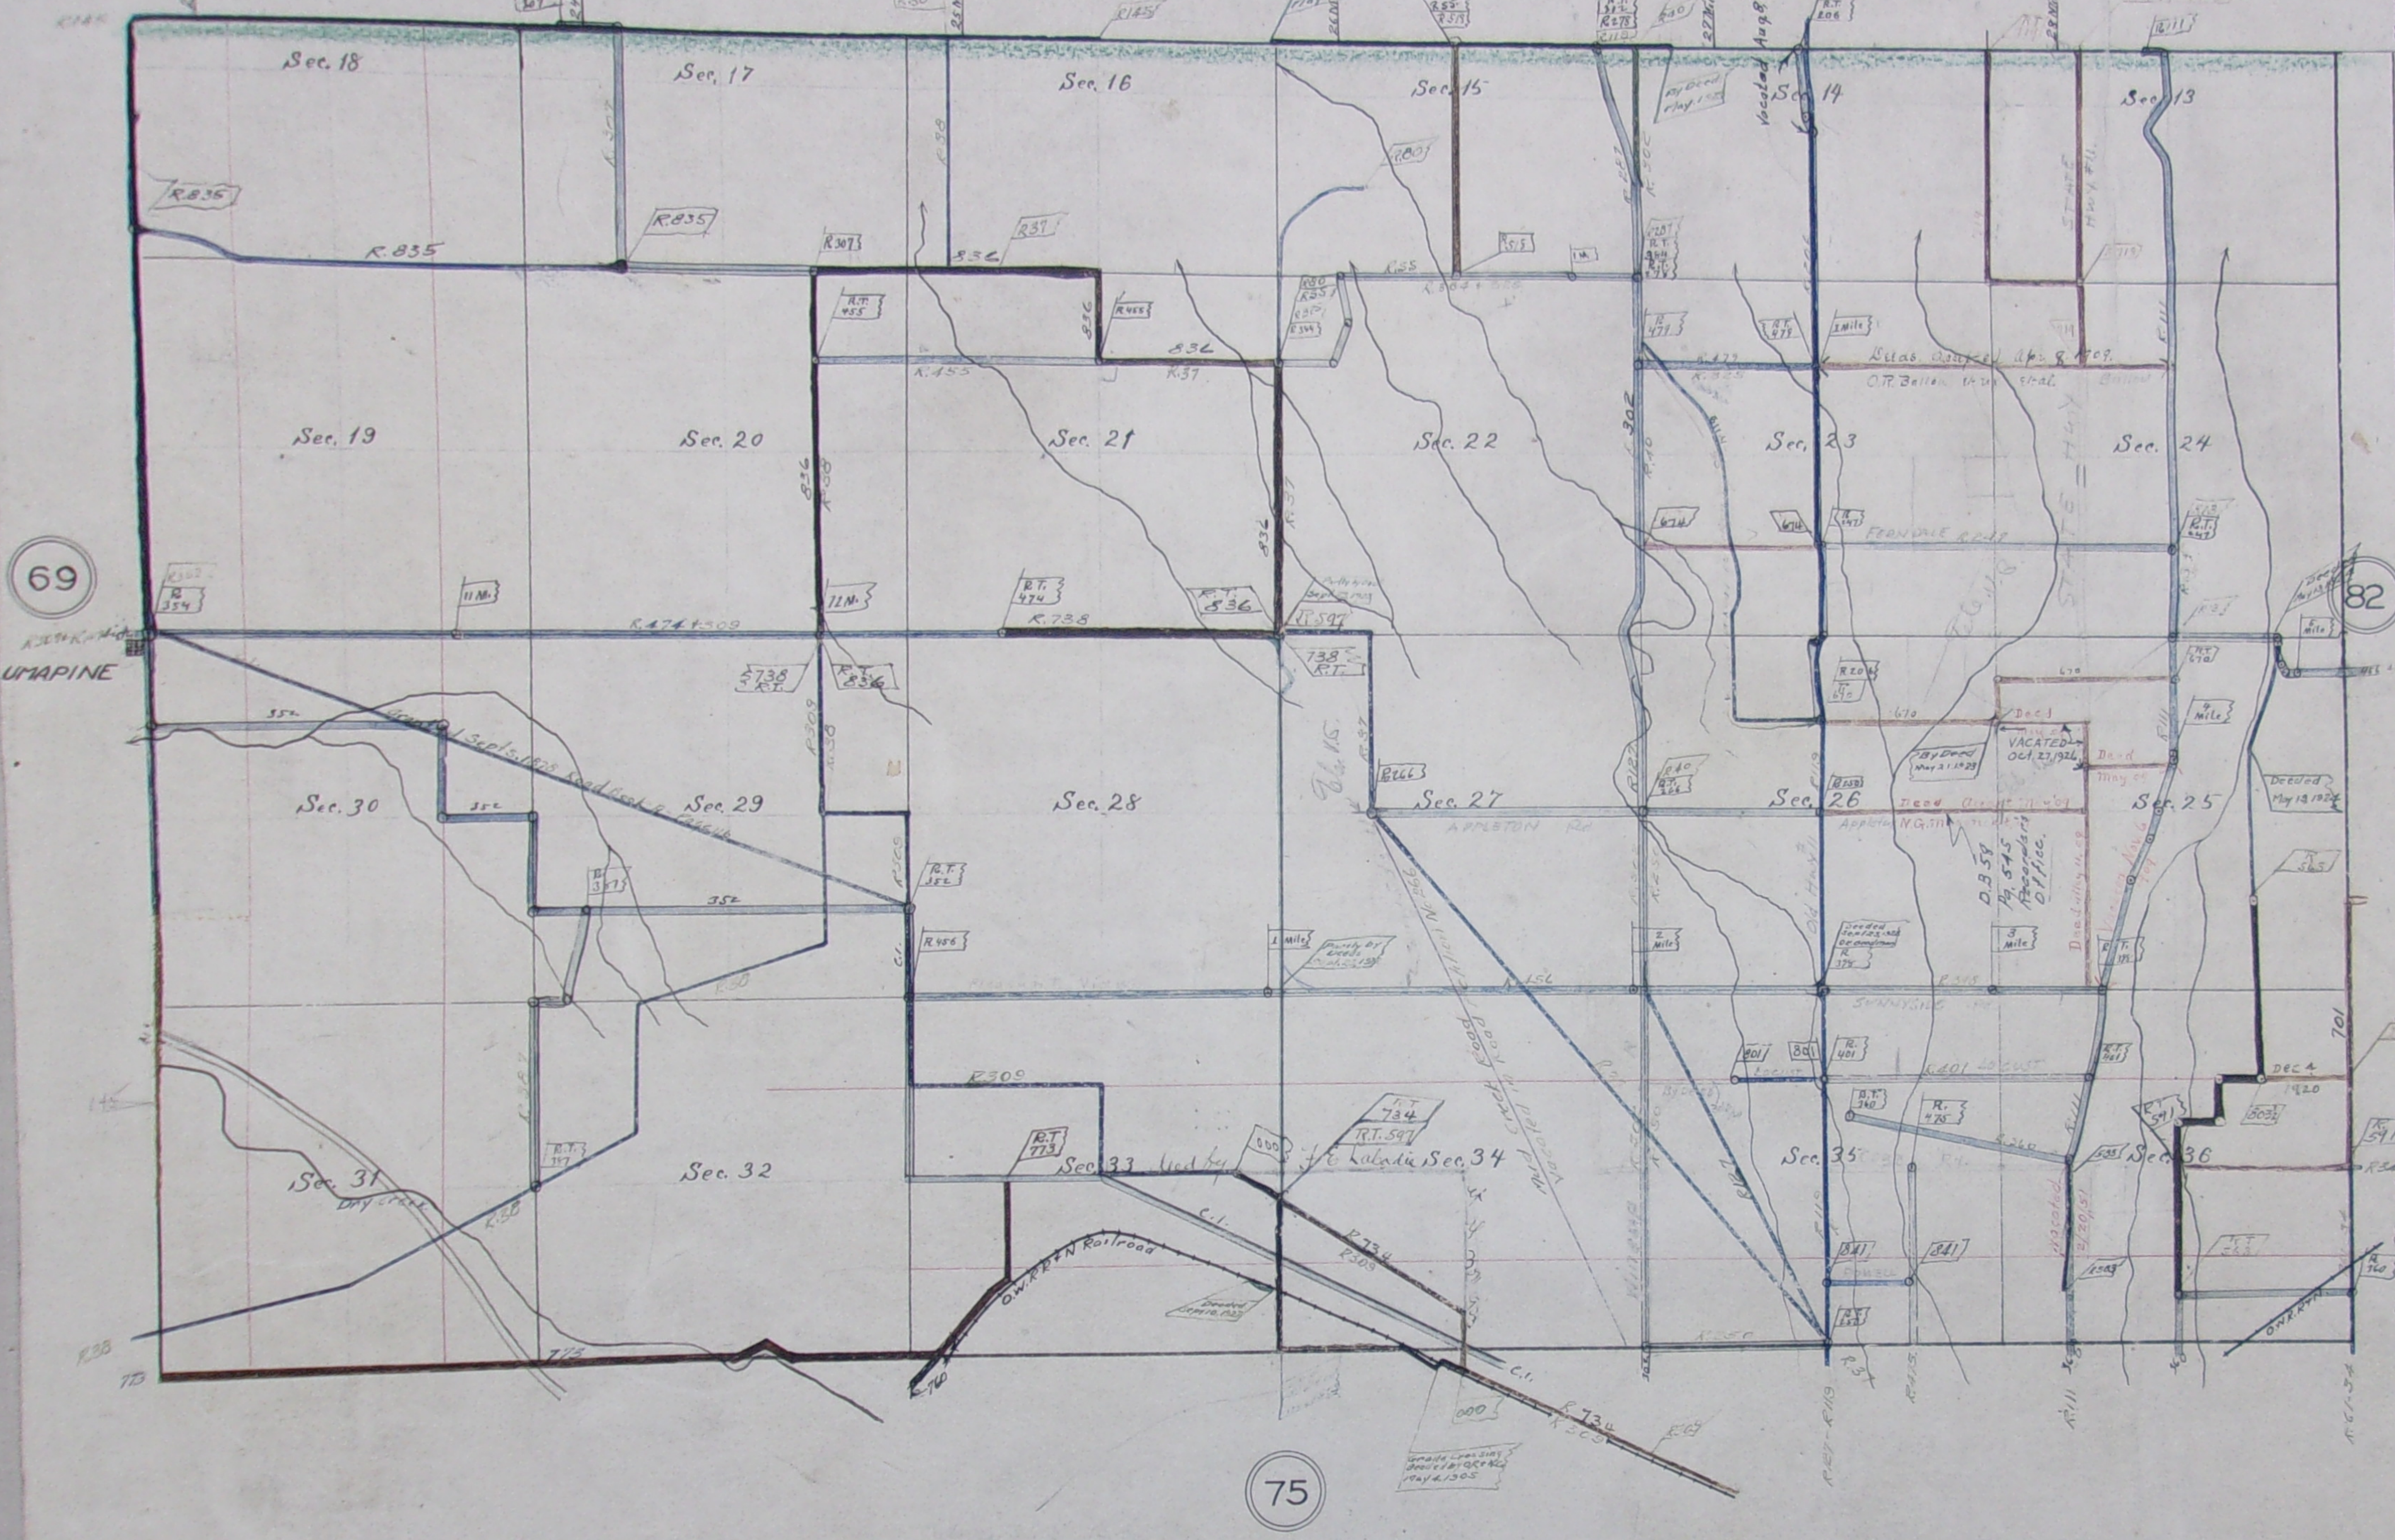

Township 6 North, Range 35 East, Will. Mer. Oregon.

Date	No.	Box	Book	Page	Date	No.	Box	Book	Page
July 5 1875	456	133	J	371	Nov. 6, 1903	000	353	L	
Nov. 5 1876	475	134	J	623	May 1908	383		L	
Sept 10 1884	206	131	J	371					
Mar. 8 1895	455	132	J	330	Sept. 10, 1897	561	711	63	
Sept 8 1897	475	134	J	218	Dec. 8, 1909	511	712	353	
Mar 6 1896	474	133	J	532	May 11, 1909	Decos	712	365	
Nov 5 1896	477	134	J	623	June 5, 1909	670	711	371	
March 1892	384	130	J	232	Jan 1911		711		
Sept 4 1892	378	130	J	308	May 1911	701	711	501	
Nov 12 1892	401	130	J	308	July 1911	718	711	547	
May 7 1892	352	129	J	242	July 1911	719	711	547	
July 10 1891	360	129	H	725	Feb 9, 1912	734	711		
Mar 6 1891	352	128	H	710	Dec 4, 1920	th. d.	N	603	
Apr 12 1888	307		H	14	May 2, 1912	738			
July 13 1887	287	19	G	585	Nov 2, 1920	836			
June 4 1885	226		G	398	March 6, 1920	801			
July 10 1885	250	17	G	79	May 24, 1921	801			
Apr 12 1885	306	124	H	14	Feb 12, 1923	835			
Jan 1901	310		H	14	Feb 4, 1914	760			
Jan 1901	310		H	14	Sept 16, 1888	308			
Jan 1901	310		H	14	July 16, 1885	145			
July 7, 1882	113				April 12, 1882	111			
Sept 21, 1880	80				Jan 10, 1883	127			
					Sept 1, 1857	12			
					July 10, 1874	37			
					April 12, 1874	38			
					Sept 9, 1875	40			
					Sept 16, 1877	55			
					Apr 3, 1874	34			
					April 1, 1875	41			

Scale 25 chains to 1 inch.

69

82

75