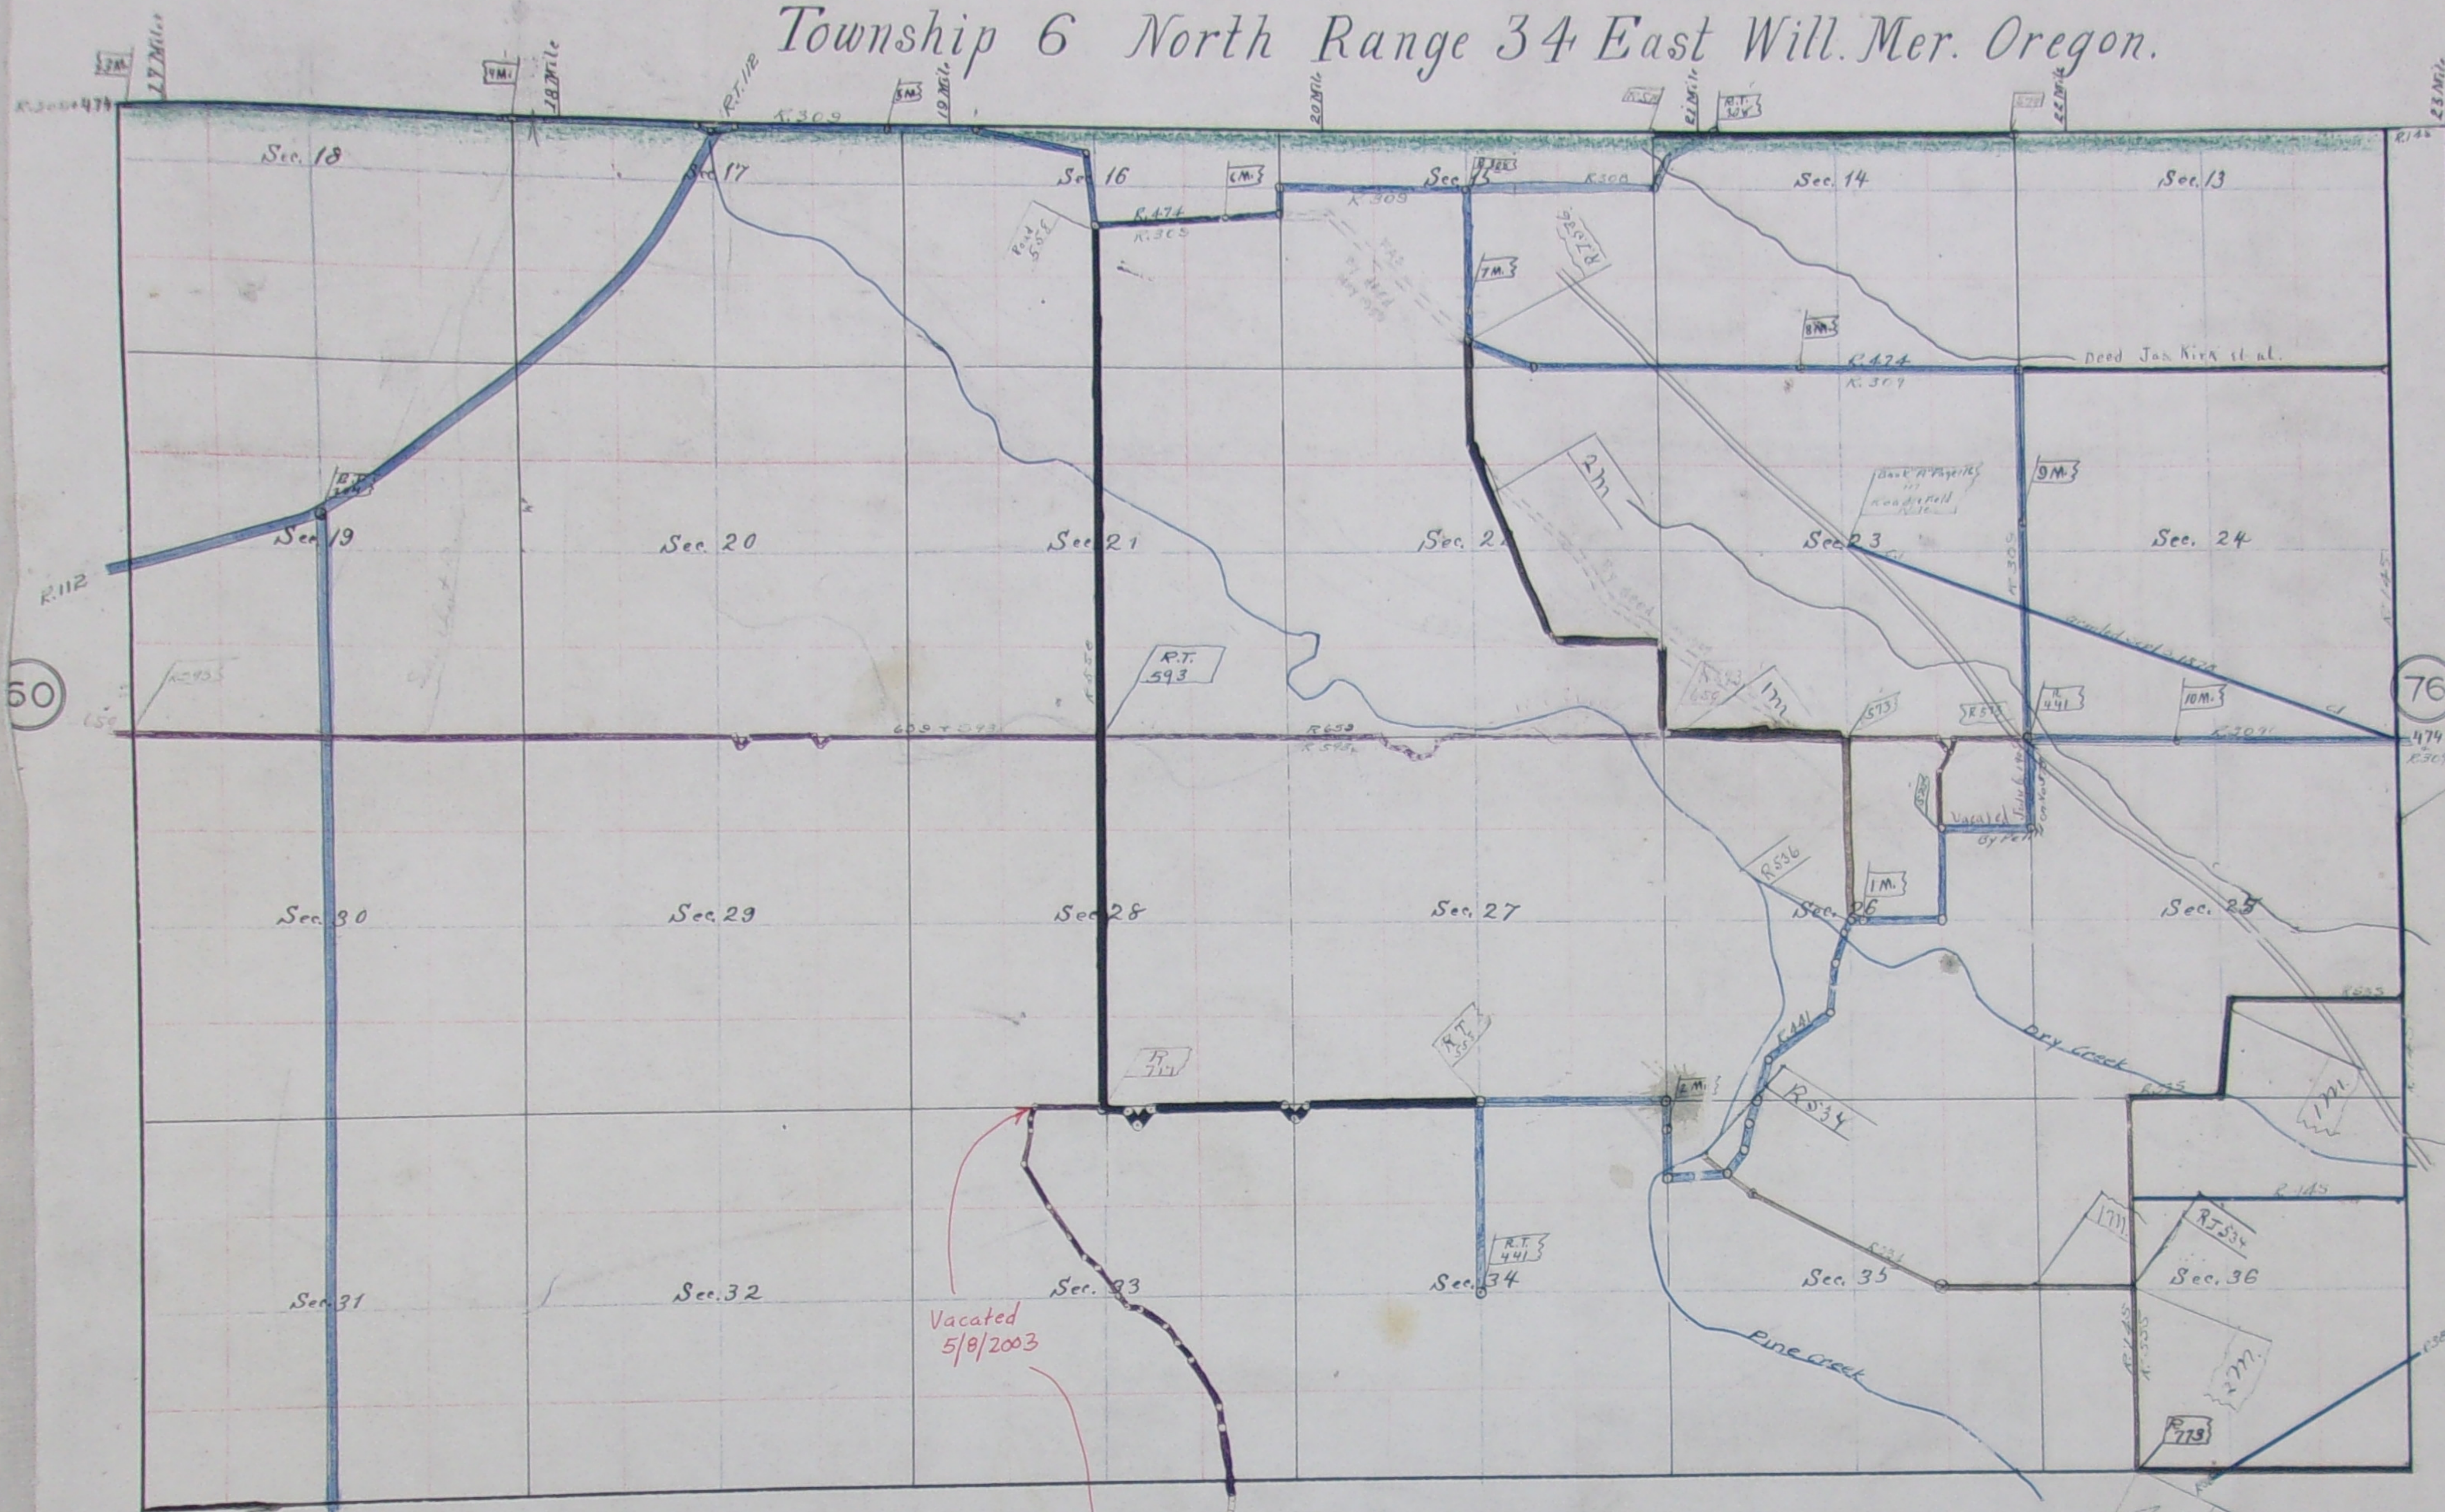

# Township 6 North Range 34 East Will. Mer. Oregon.

True Meridian  
May 1905 to 2003

Scale 25 chains to 1 inch.

68

Vacated  
5/8/2003

Handwritten calculations and notes at the bottom of the page, including various numbers and mathematical operations.