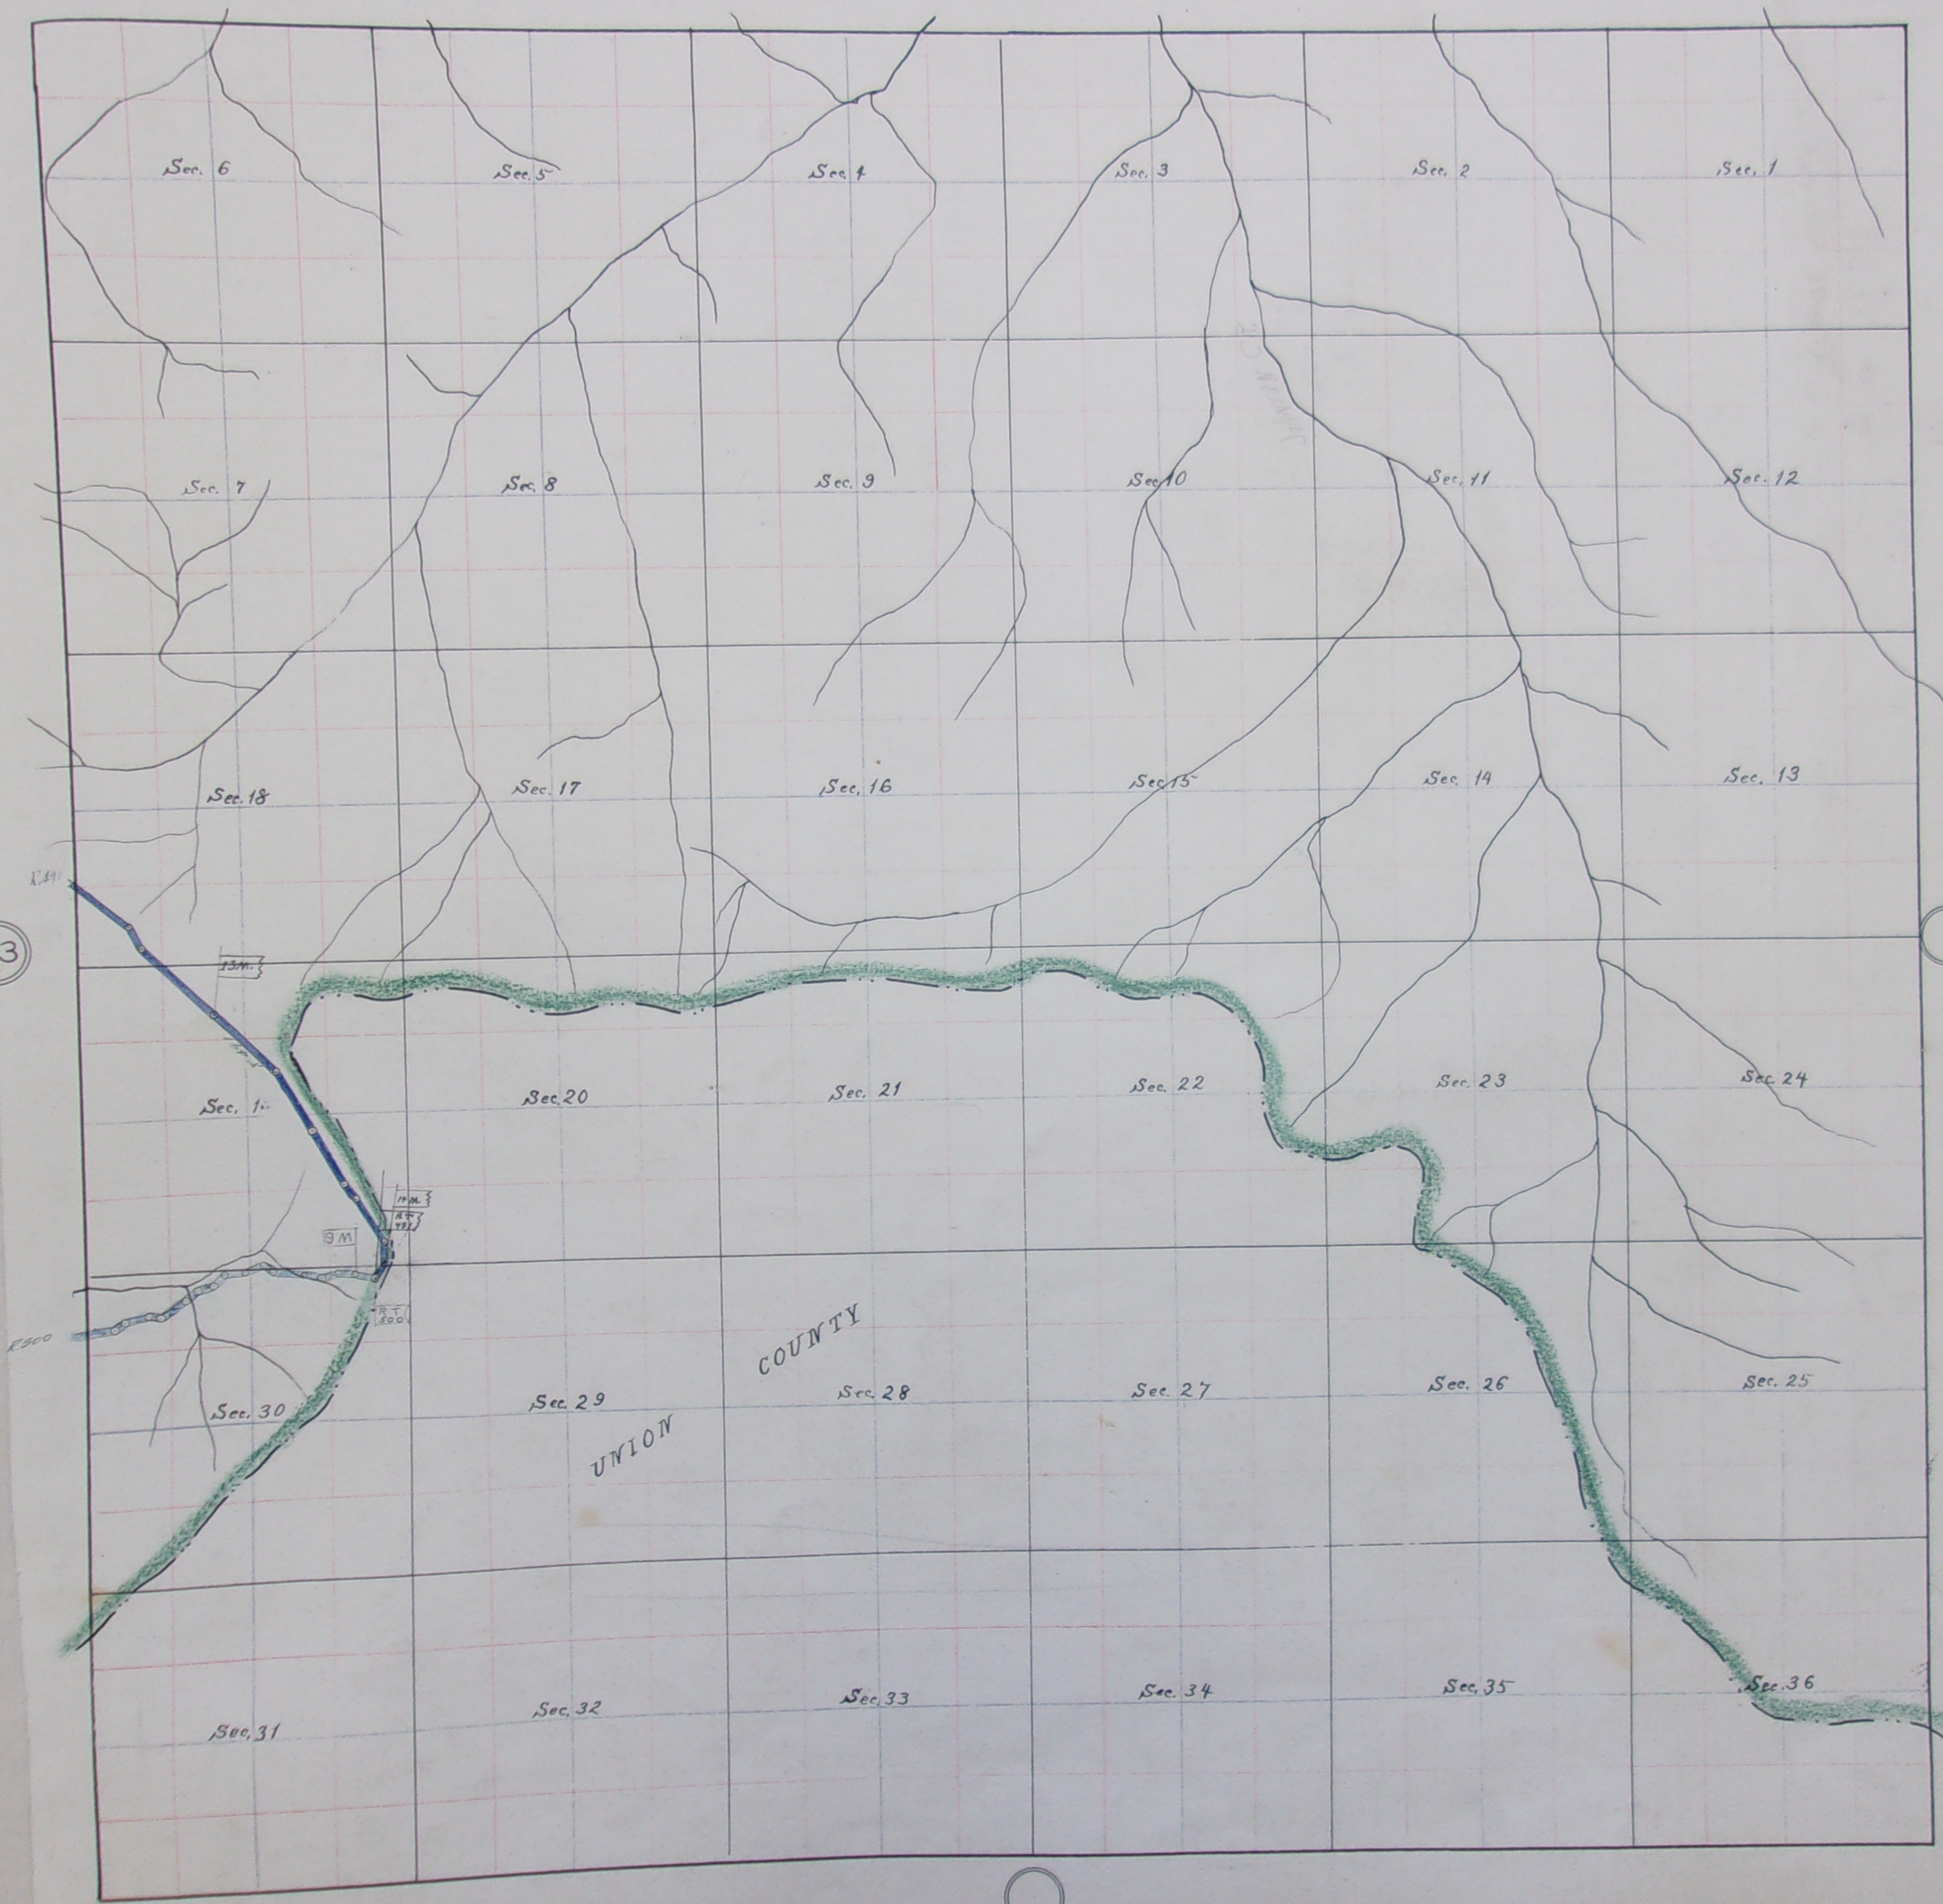

Township 2 South, Range 34 East, Will. Mer. Oregon.

Date	No. Box	Book	Page	Date	No. Box	Book	Page
Sept 7 1877	m	134	K 166				
Nov. 11 1875	500	"K	361				

Scale 25 chains to 1 inch.