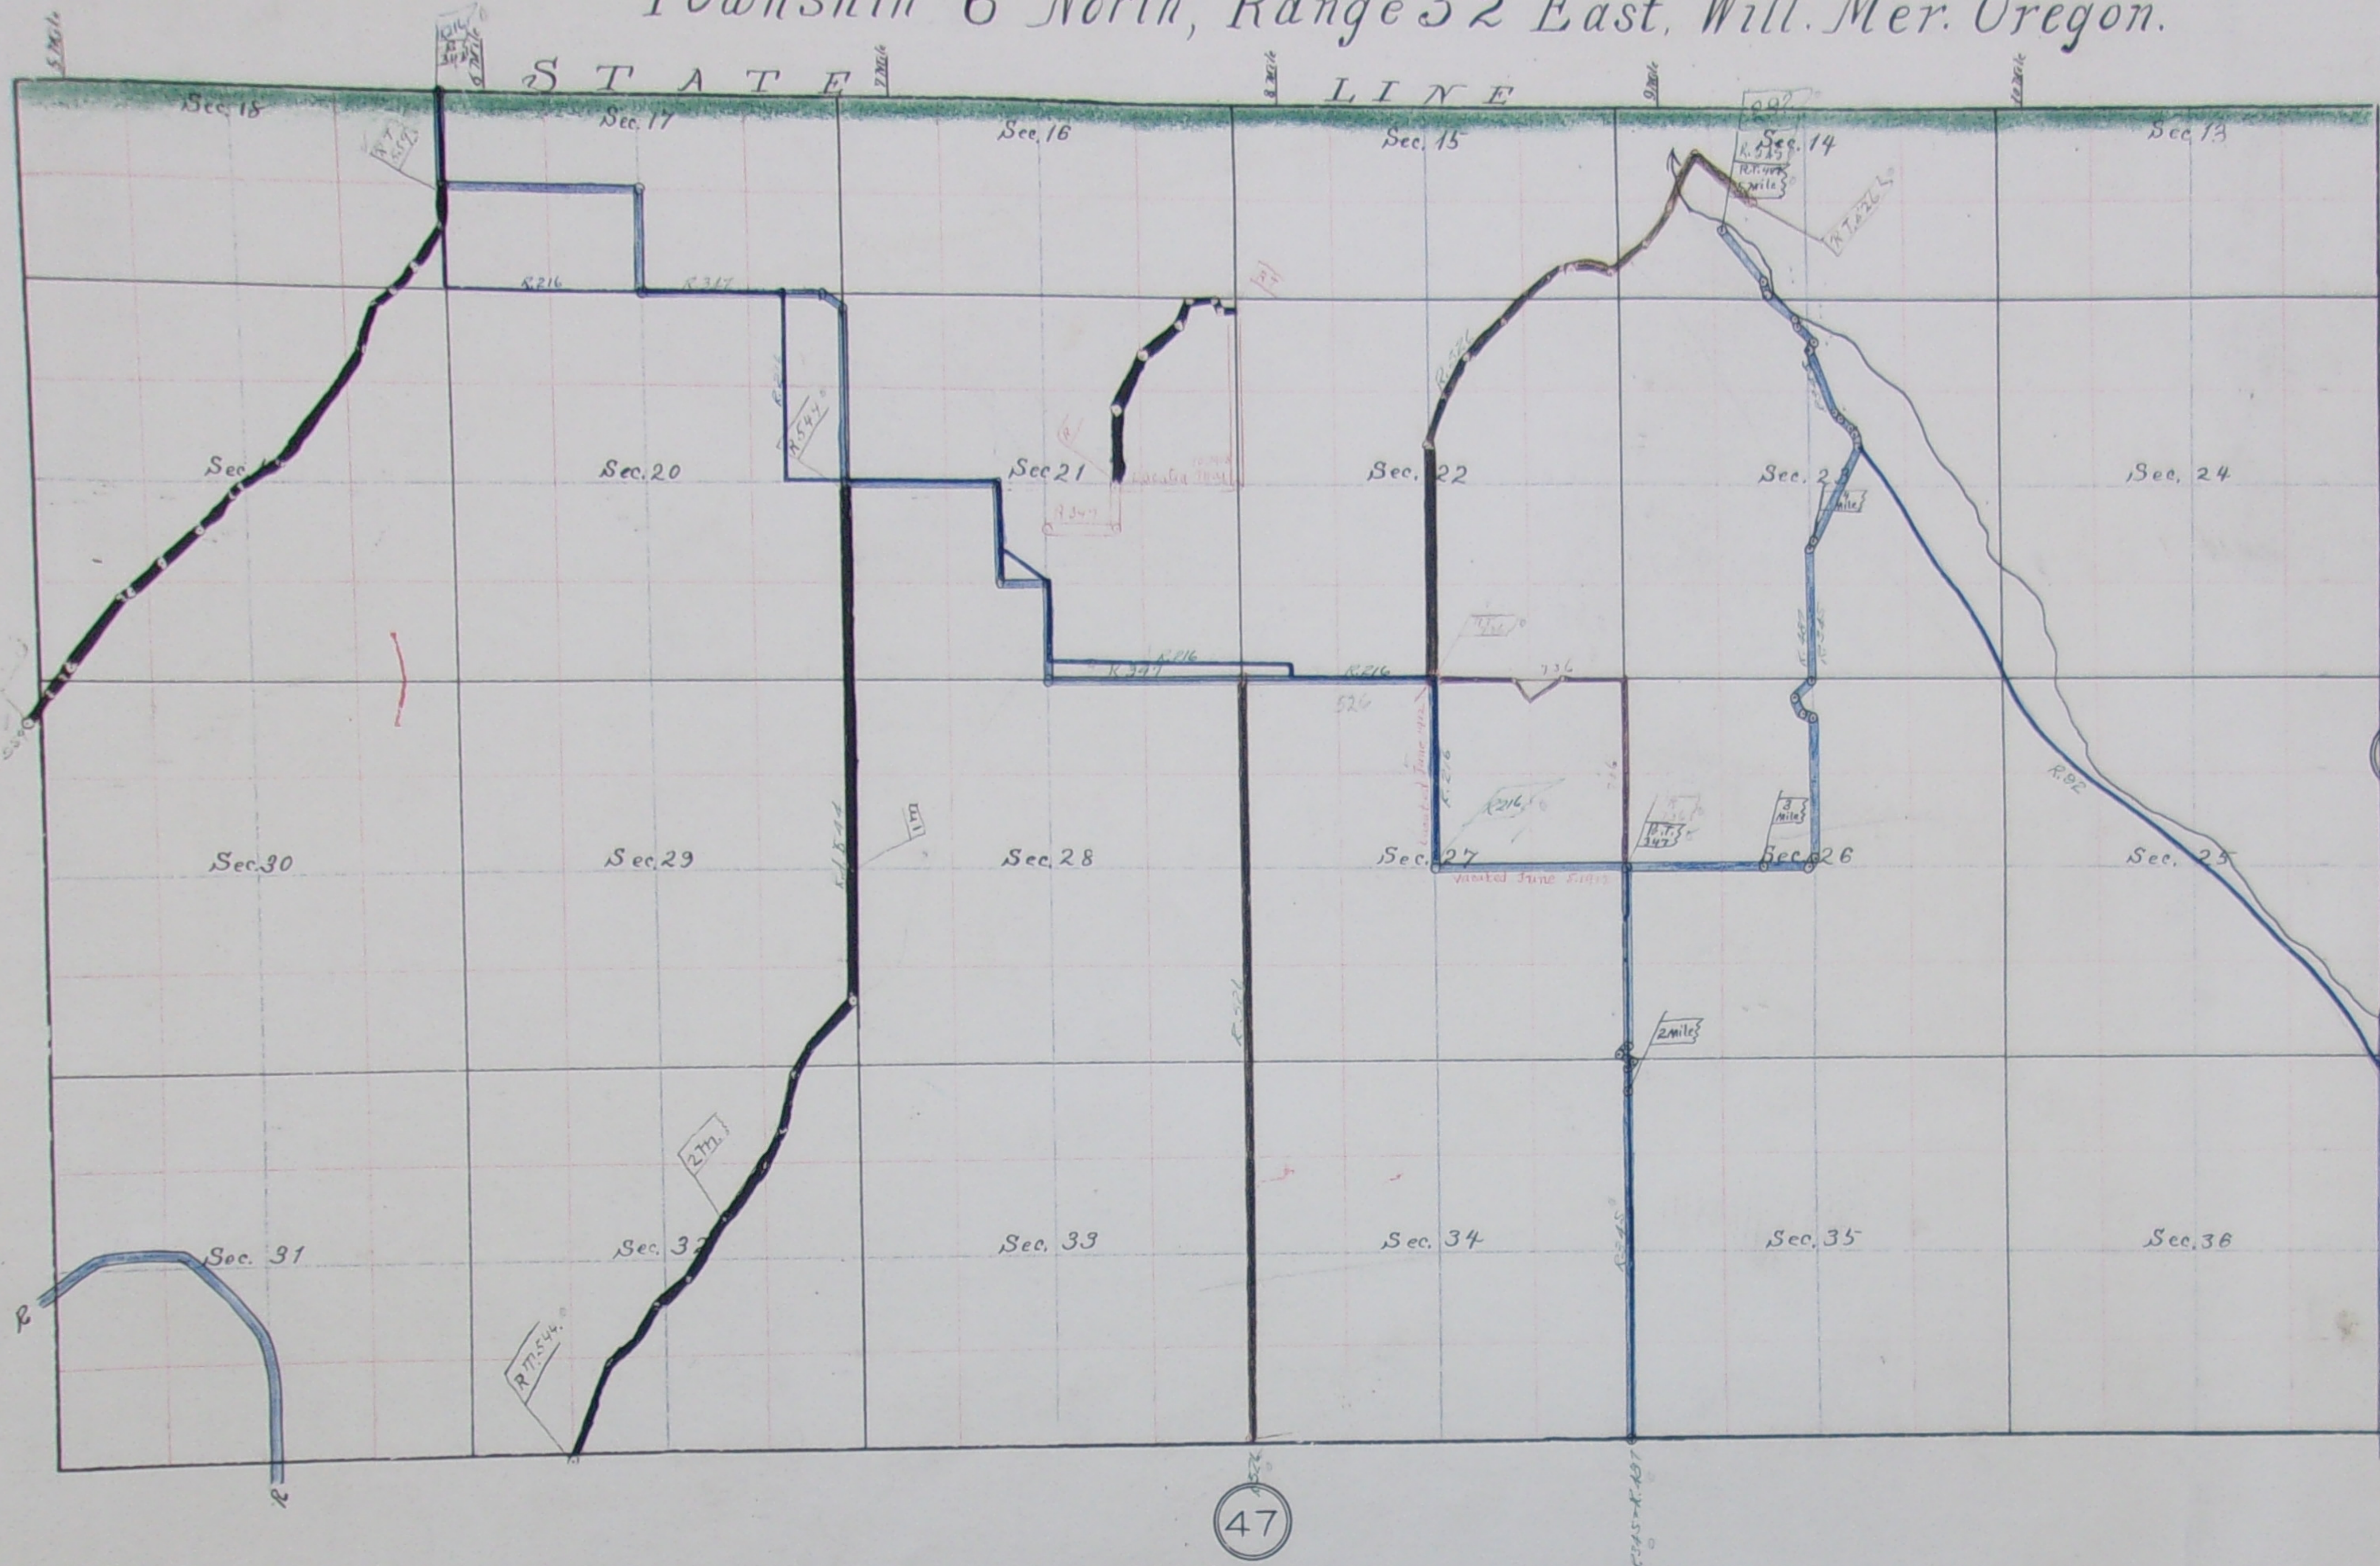

Township 6 North, Range 32 East, Will. Mer. Oregon.

Date	No. Box	Book Page	Date	No. Box	Book Page
July 8 <sup>th</sup> 1877	457	134			
May 9 <sup>th</sup> 1871	347	125			
April 1882	R 13	E 432			
Apr 1882	RT	E 553			
July 10/11/12	226				
Sept. 4, 1902	544				
May 6, 1904	554				
June 5, 1912	726				
Sept. 9, 1893	45				
Sept. 11, 1880	216				
Sept. 11, 1880	52				

Scale 25 chains to 1 inch

Township 7 South, Range 33 East, Will. Mer. Oregon.

Date	No. Box	Book Page	Date	No. Box	Book Page

Scale 25 chains to 1 inch