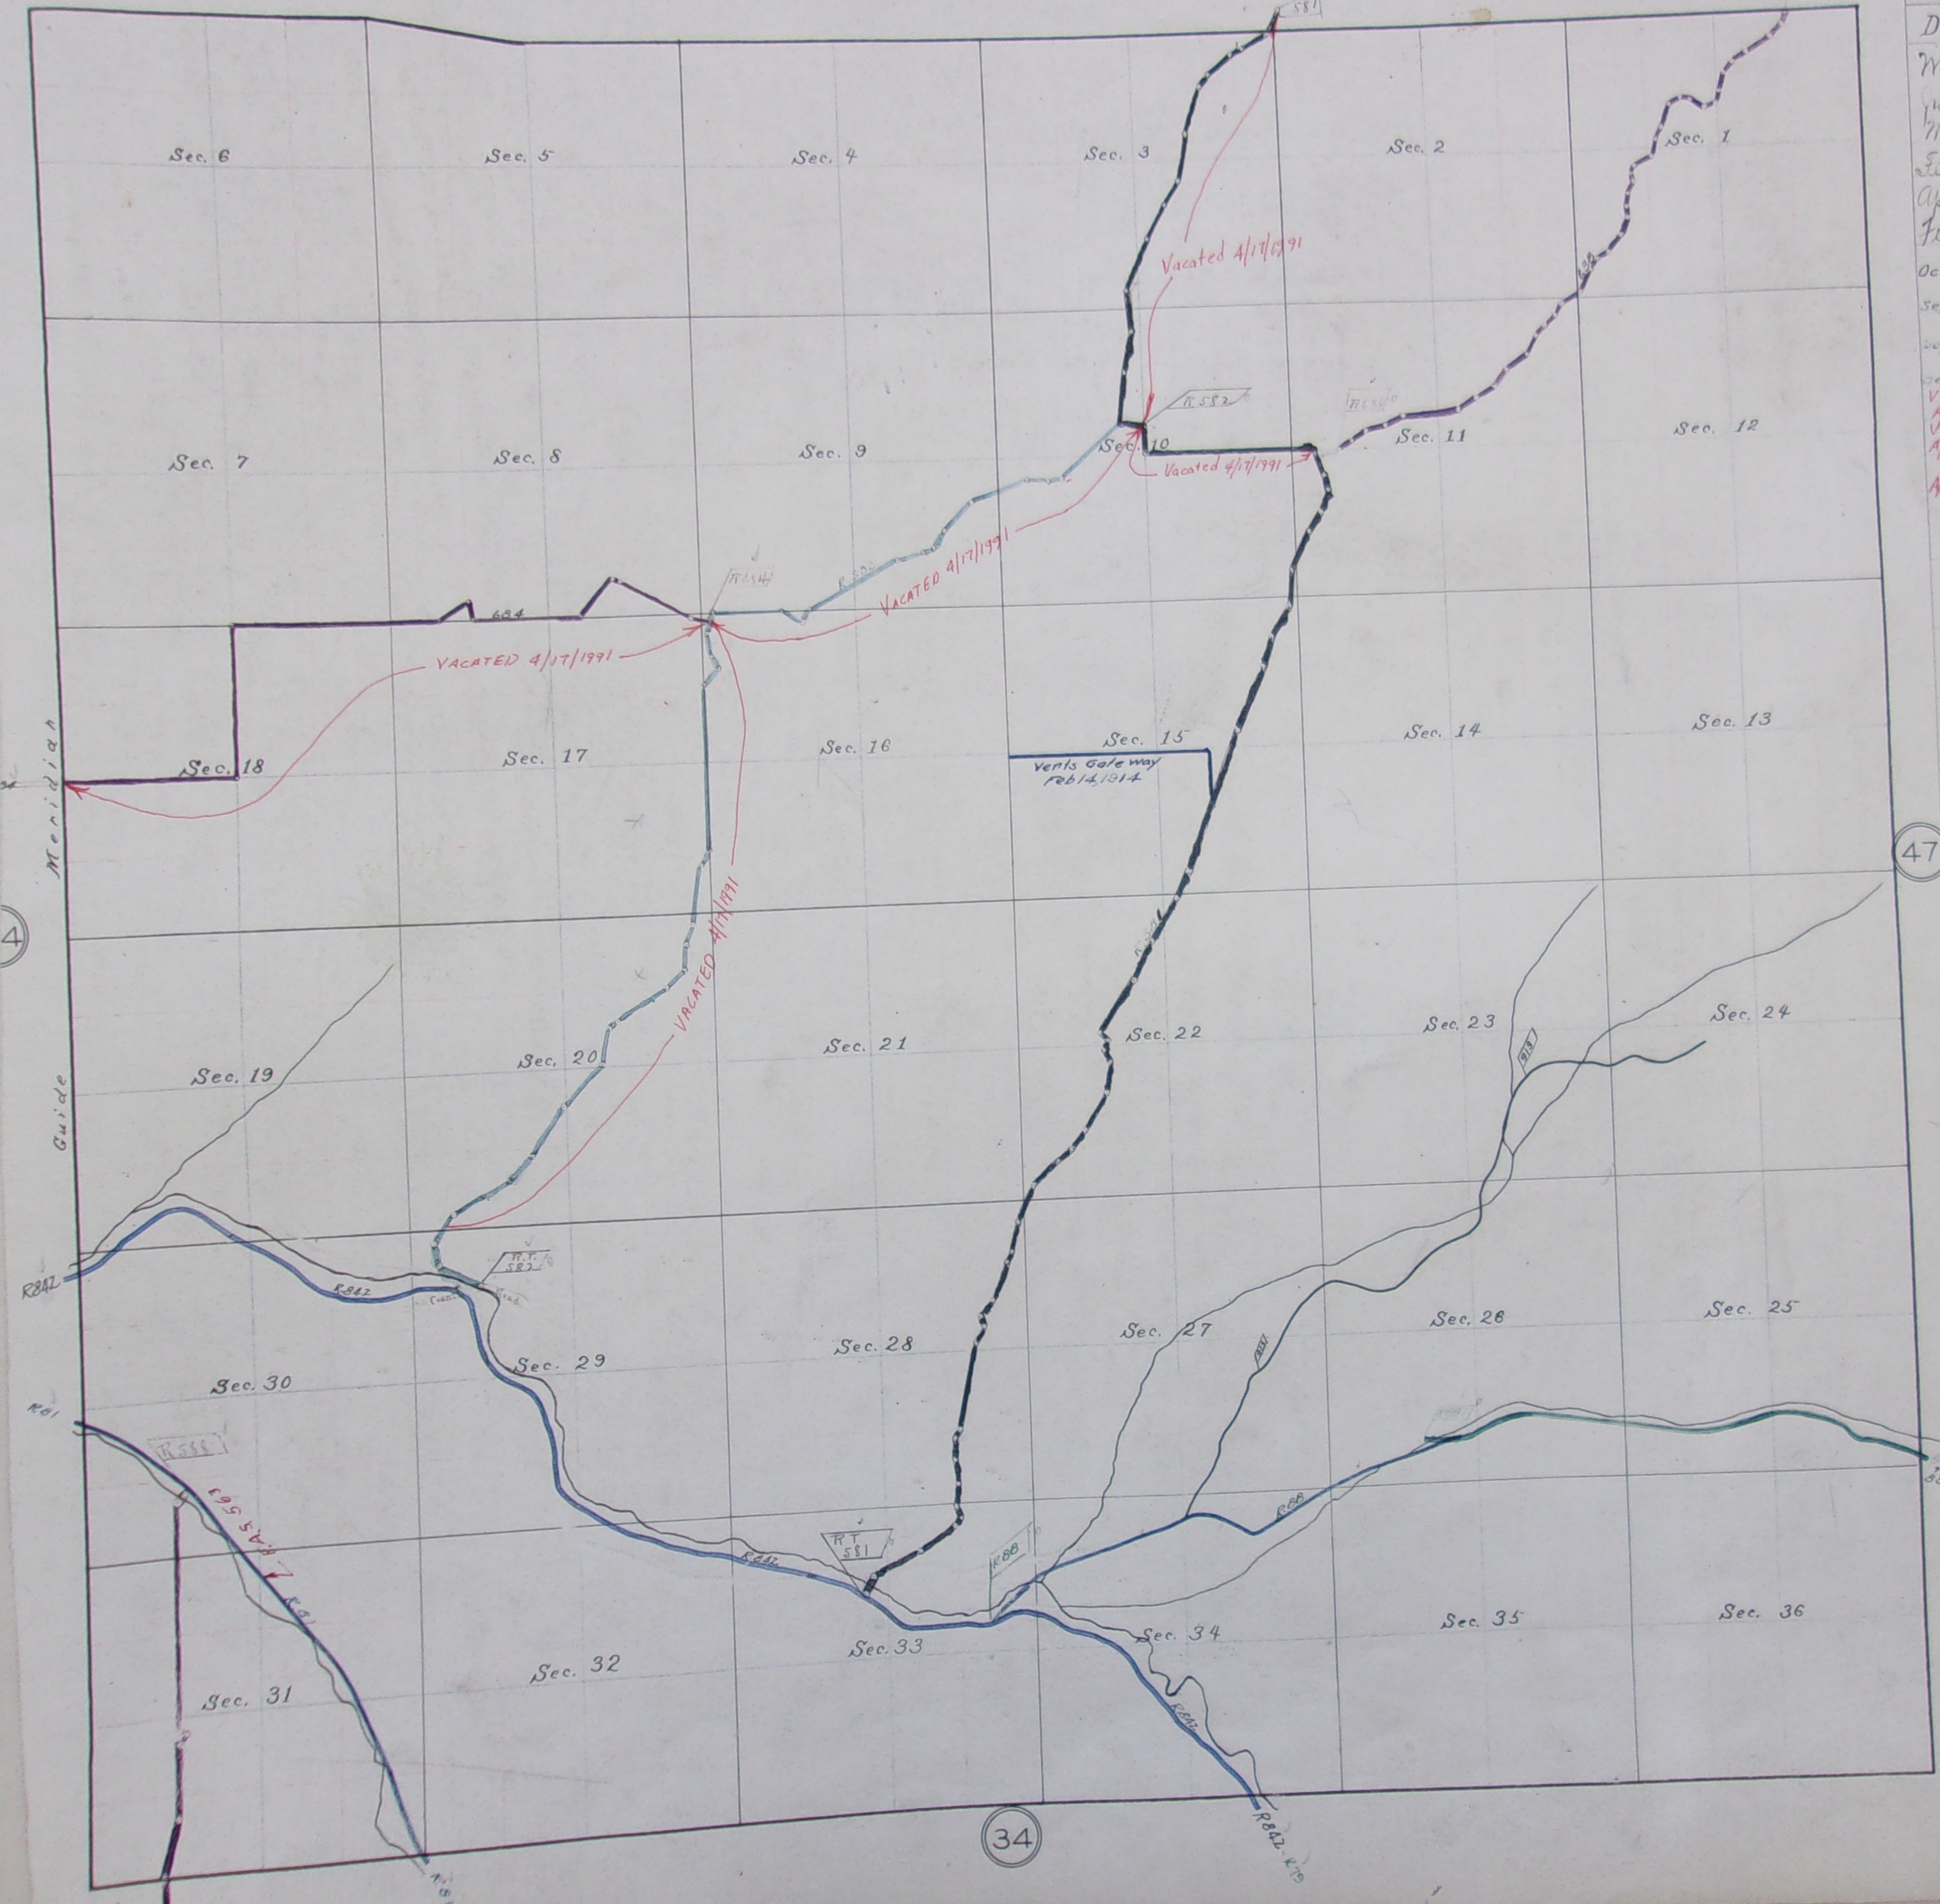

Township 5 North Range 31 East Will. Mer. Oregon.

Date	No.	Box	Book	Page	Date	No.	Box	Book	Page
May 7, 1906	581	925	M	14					
May 24, 1906	582	758	M	23					
Feb 5, 1908	638	233	M	245					
April 8, 1910	654		M						
Feb 9, 1924	842			0					
Oct 4, 1929	887								
Sept 11, 1880	88								
Sept 11, 1880	81								
Sept 1880	79								
VACATE									
April 17, 1991	581								
VACATE									
April 17, 1991	582								
VACATE									
April 17, 1991	684								

47

True Meridian  
 11° 20' 11" to 22° E.

Scale 25 chains to 1 inch.