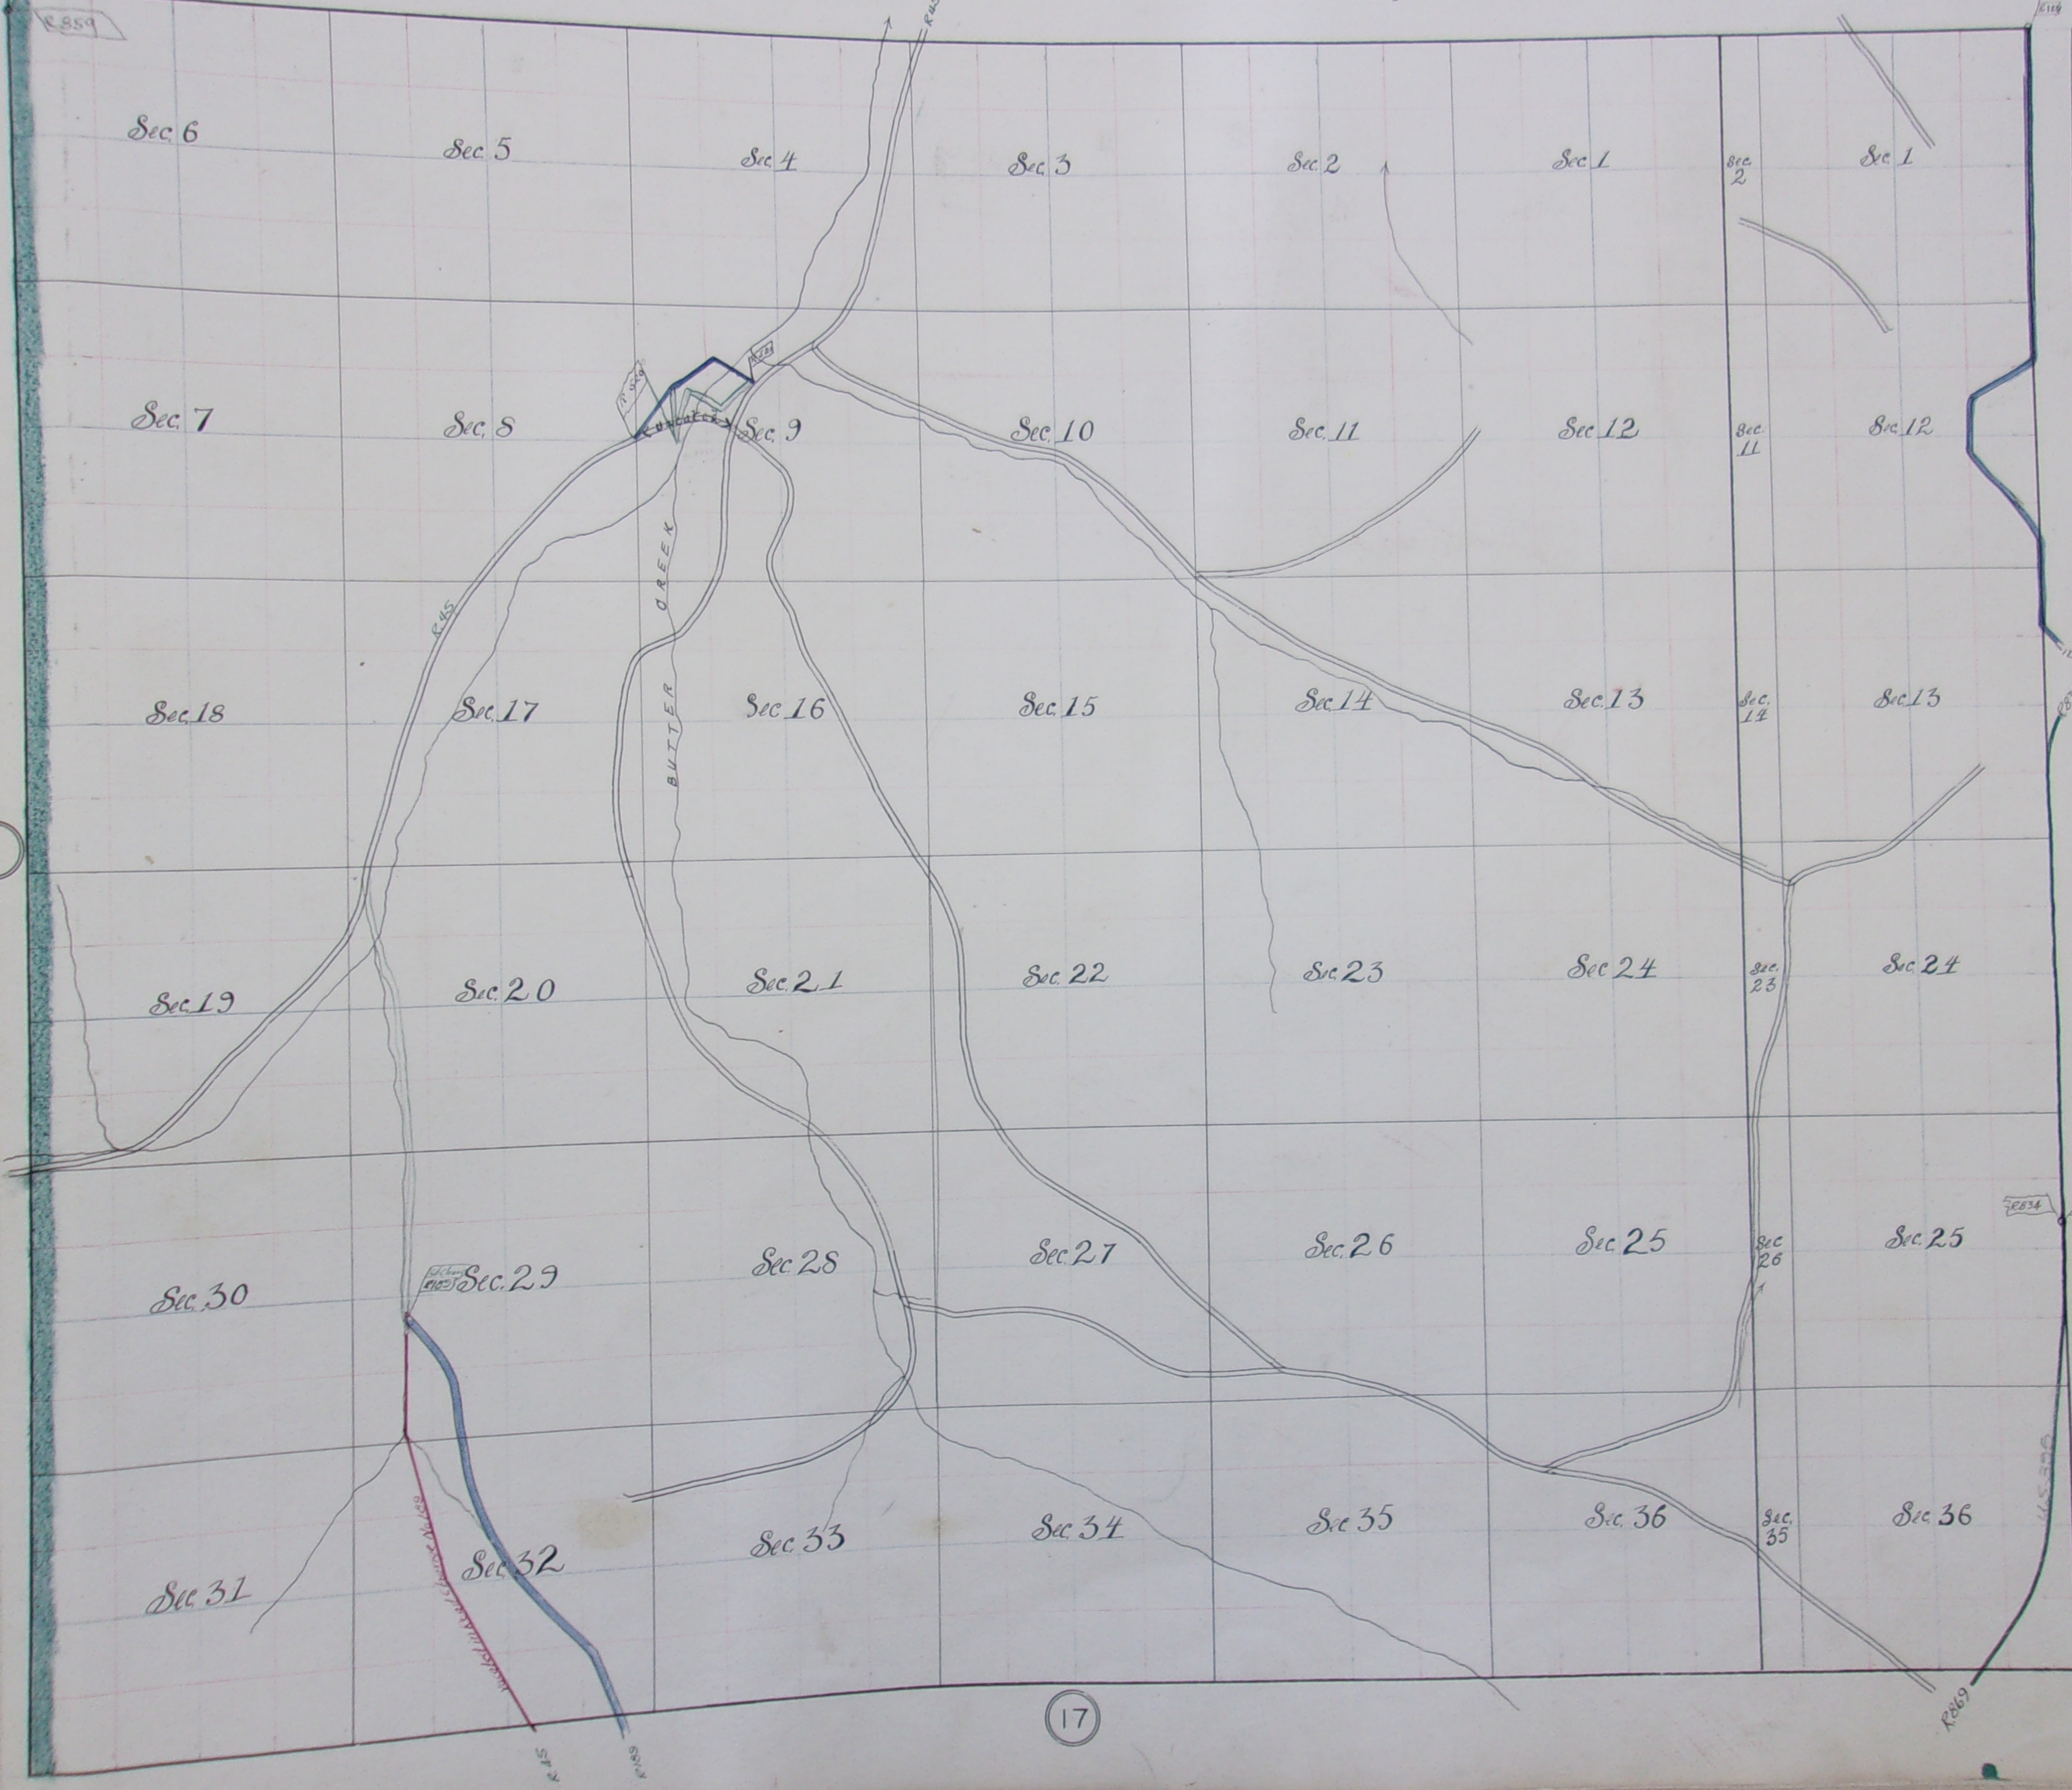

Township 2 South Range 30 East Will. Mer. Oregon

T. 2. S. R. 30 1/2 E. W. M.

Date	No	Box	Book	Page
July 11 1884	100	16	F	424
Apr 1882	124		E	714
Nov 12, 1900	520	133	L	877
Oct. 5, 1923	834		O	212
June 25, 1927	869		O	551
Dec. 23, 1925	859		O	429

29

True meridian
 True from 12 to 12 1/2 N. 1/2 E.

Scale 25 chains to 1 inch