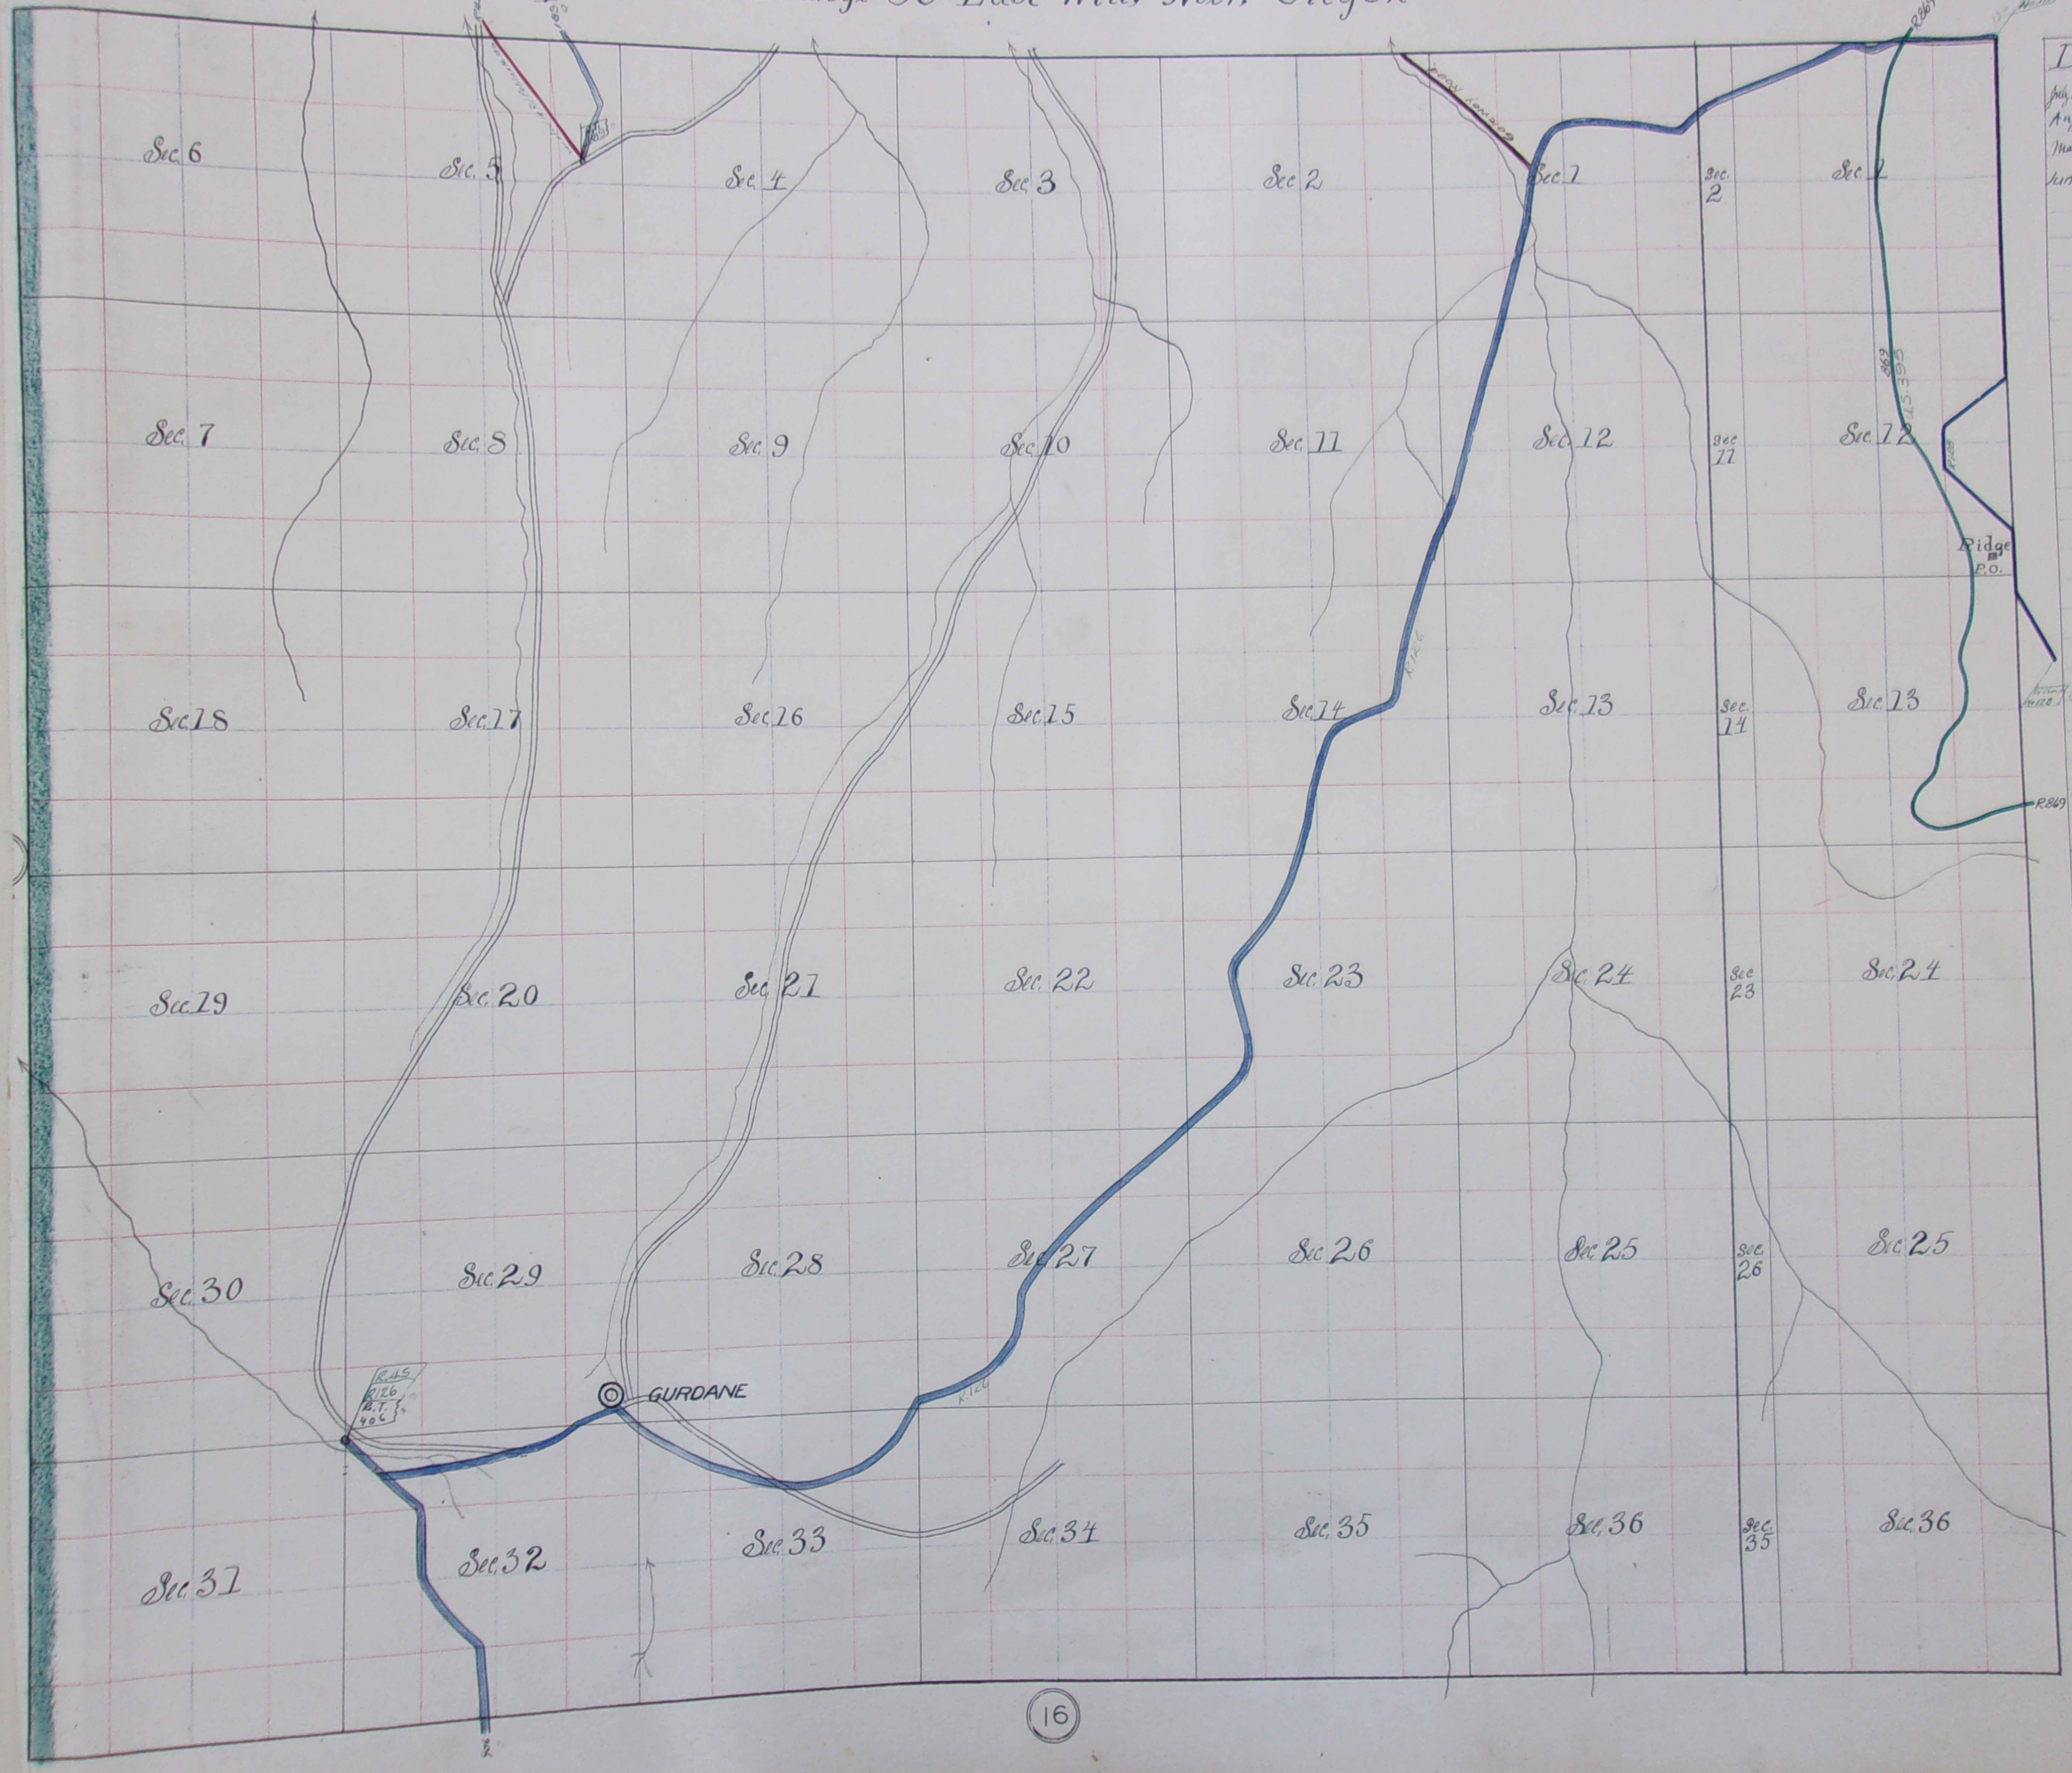

Township 3 South Range 30 East Will. Mer. Oregon

T.3.S.R.30 E. W.M.

Date	No	Br.	Book	Page
July 11 1884	100	16	F	424
Aug 7 1892	126	14	E	552
Mar 10 1893	406	133	J	148
June 25, 1927	869	0	0	531

28

True North is  
 1/2° from true N. 20' E

Scale 25 chains to an inch