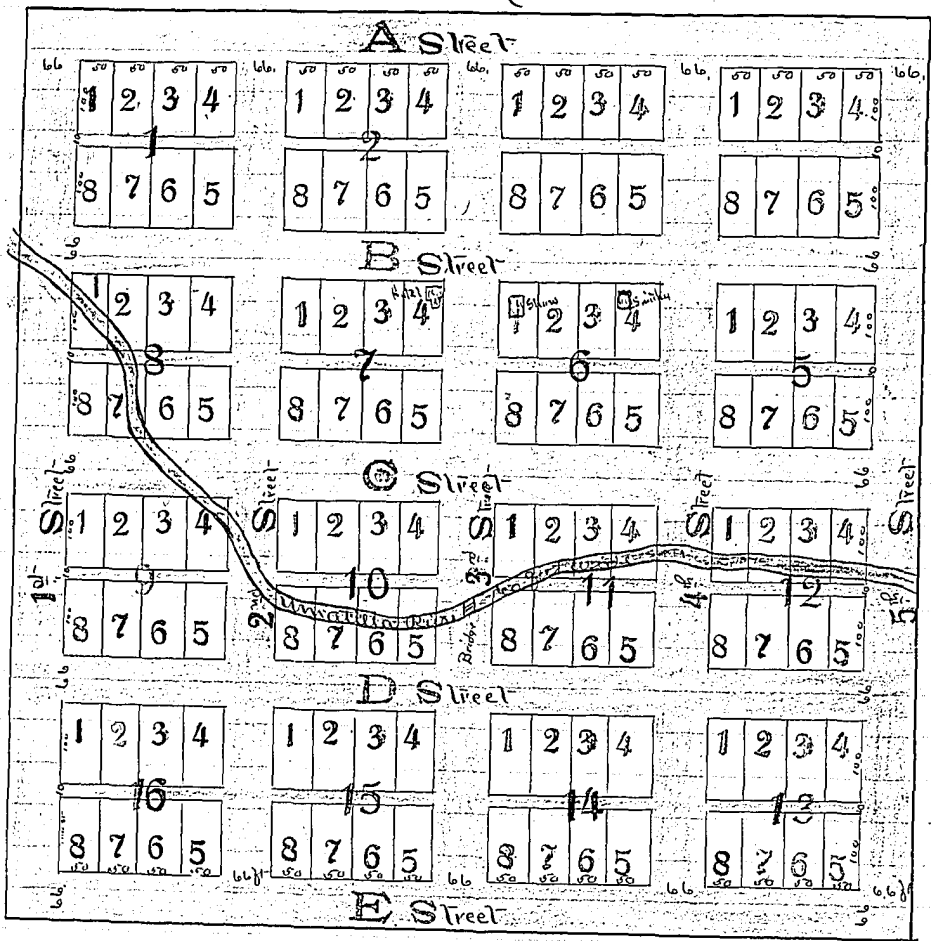

Map of Middleton County Seat of Multnomah County Oregon

Welcome Mitchell
Proprietor
M

Scale 80 feet to an inch
0 80 160 240

Capt D.P. Thompson
U.S. Deputy Surveyor
May 1865

On account of the size of the Original map this map is recorded
on the scale of 160 ft to the inch.

Filed for Record July 11th 1865 at 2 o'clock P.M.