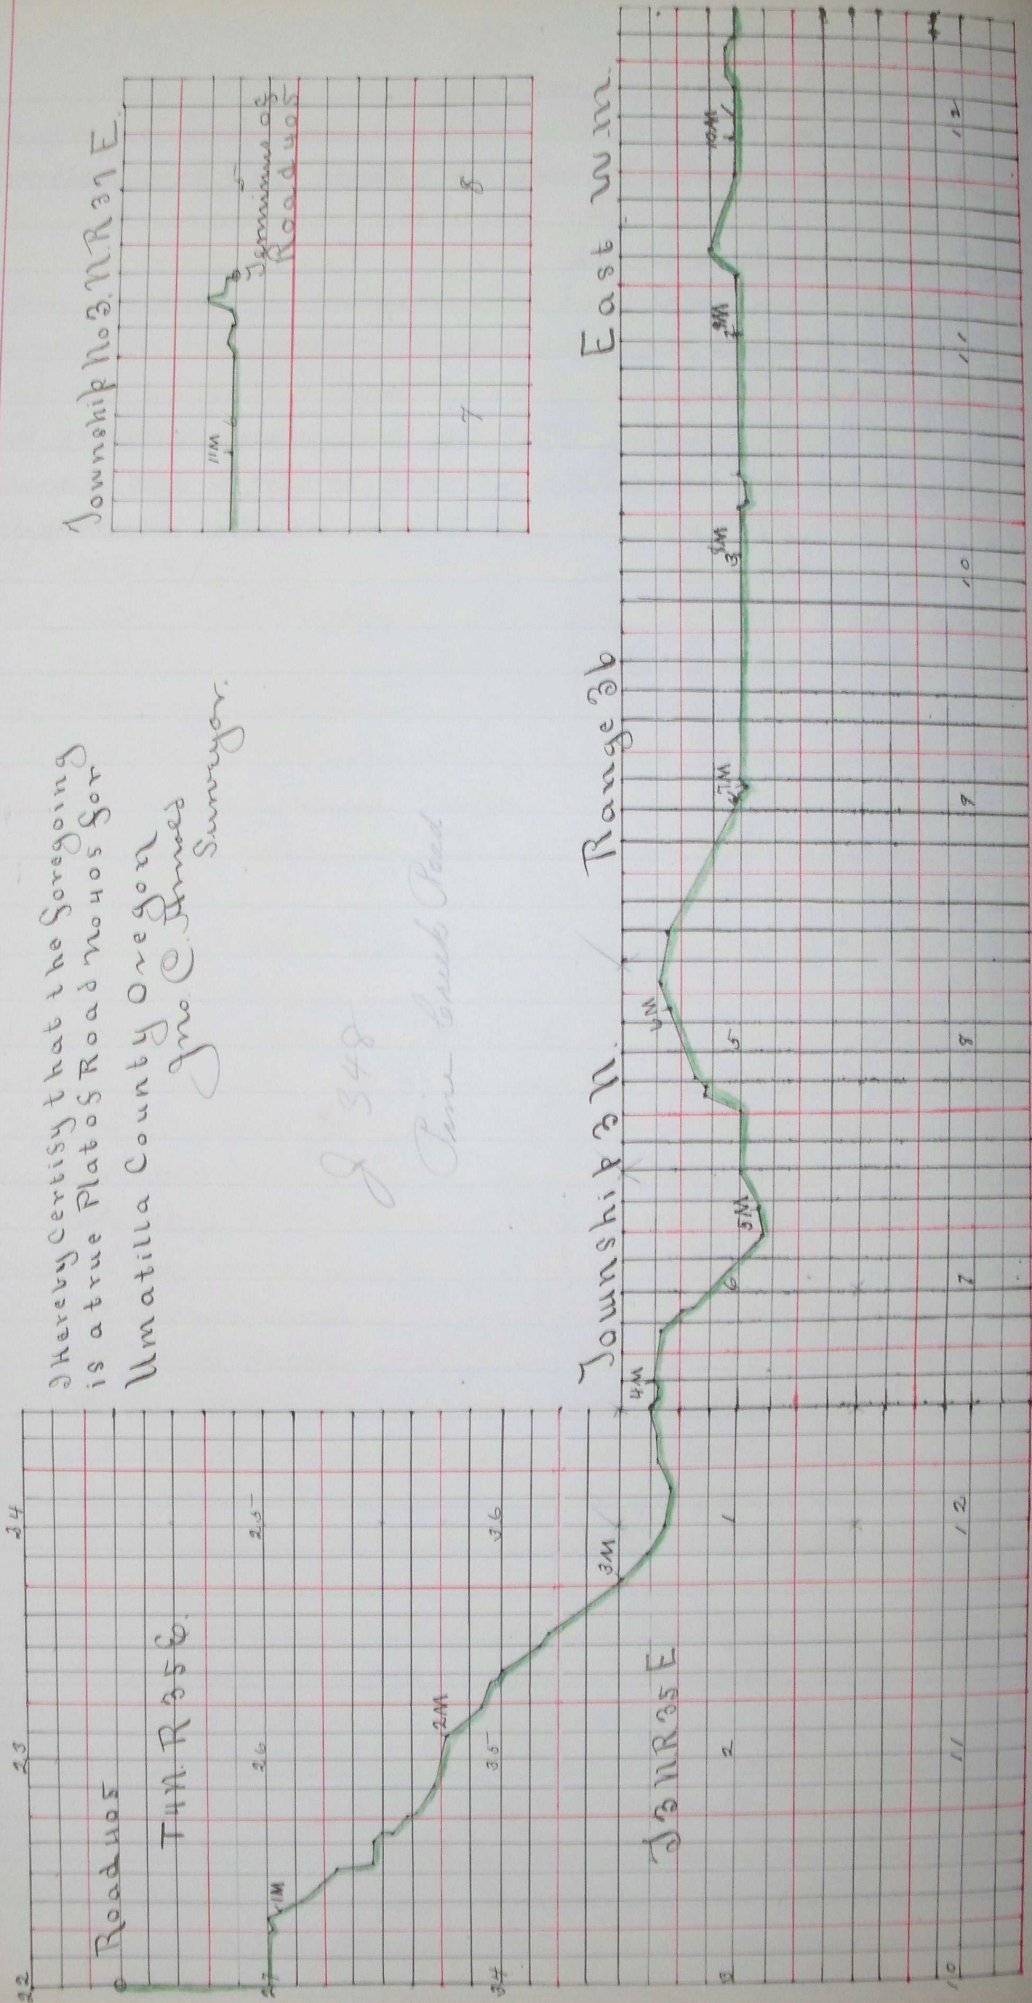

# Plat of Road No 405

I hereby certify that the foregoing is a true Plat of Road No 405 for Umatilla County Oregon  
 Jno. C. Ames Surveyor.

9 348

Pine Creek Road

Filed Nov. 9. 1892 W.M. Pierce County Clerk by H. Ribbley deputy