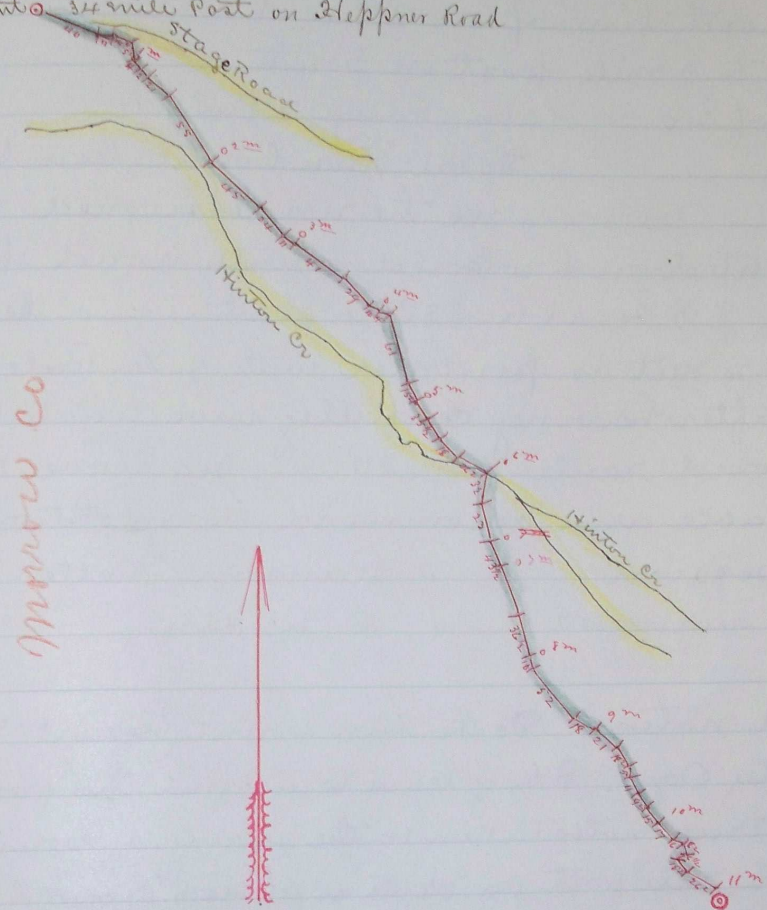

initial Point 34 mile Post on Heppner Road

Plat of Road leading from Mrs Mitchell's  
 place near Heppner, to the Baldwin  
 cabin in the Blue mountains. Umatilla  
 Co Oregon surveyed Sept 5<sup>th</sup> & 6<sup>th</sup> 1879  
 Scale 1 in to 80<sup>th</sup>

Jno L Arnold  
 Surveyor

Recorded Sept 22<sup>nd</sup> / 80  
 J. Steeney Clerk  
 Ray M & White Sfty

Journal D. 534