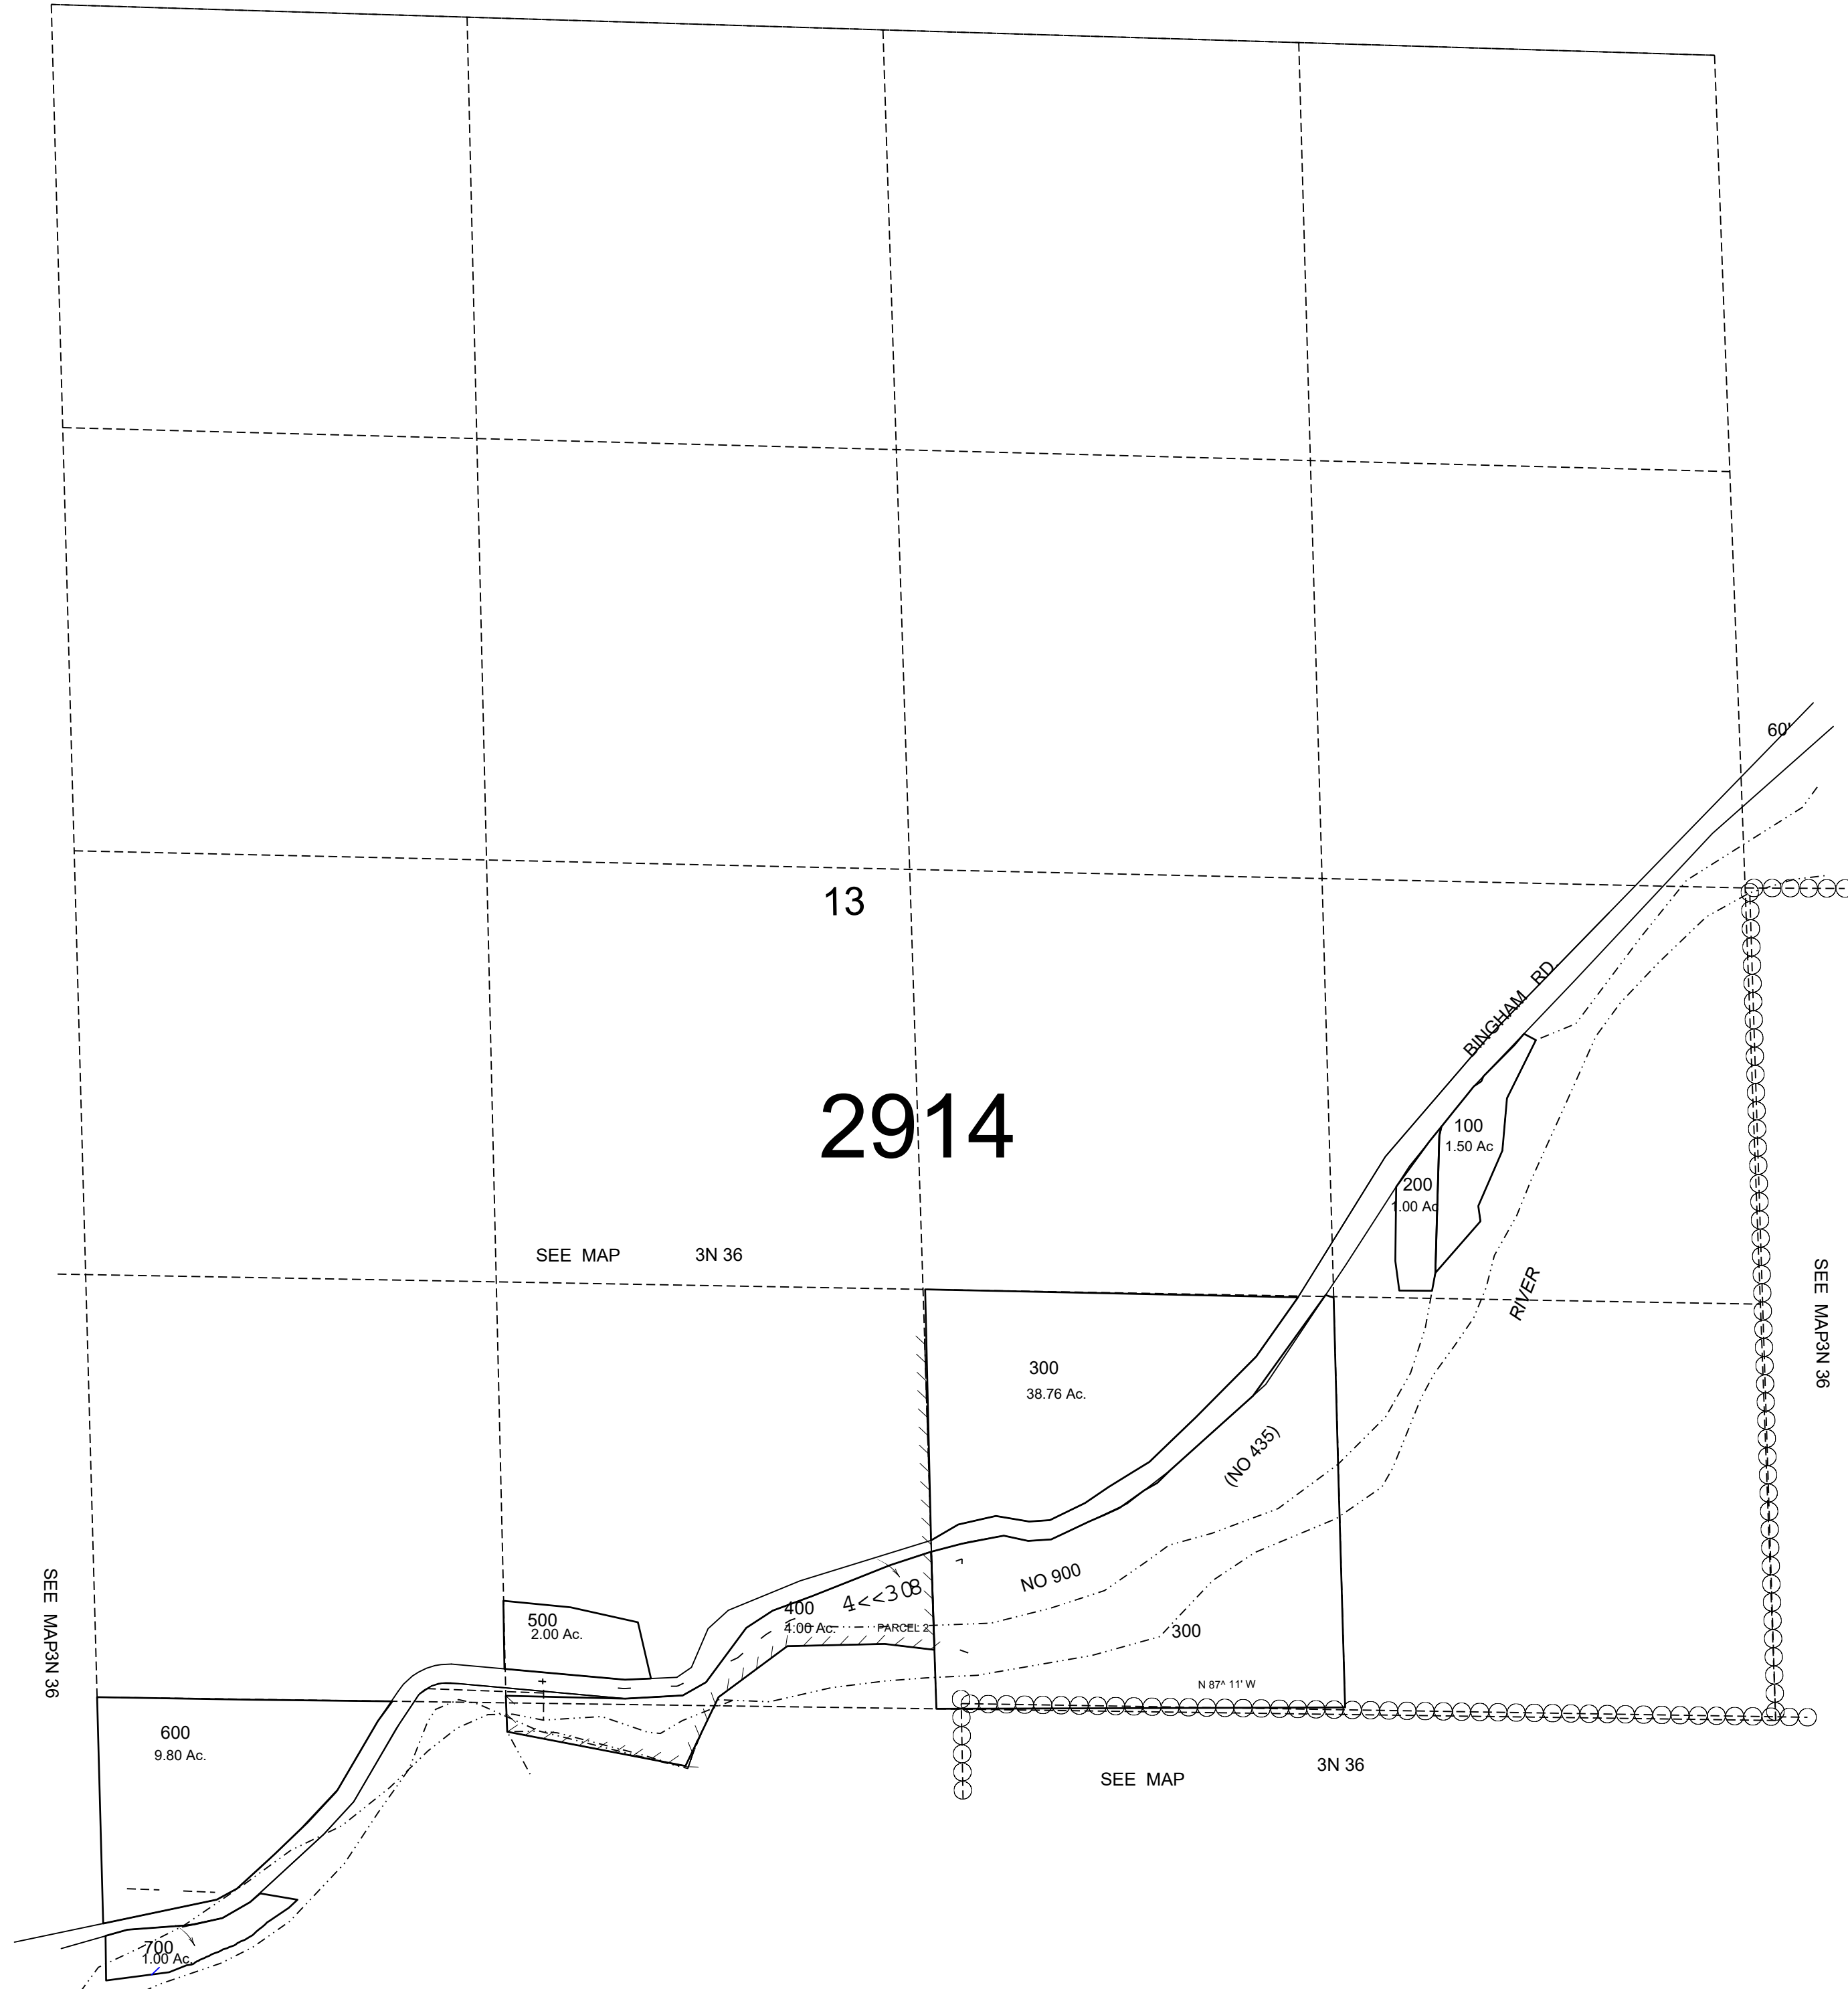

This map was prepared for Assessment & Taxation purposes only and was NOT prepared nor is it suitable for legal, engineering or surveying purposes.

SEC 13 T3N R36E WM UMATILLA COUNTY, OR

3N3613

SCALE: 1" = 400'