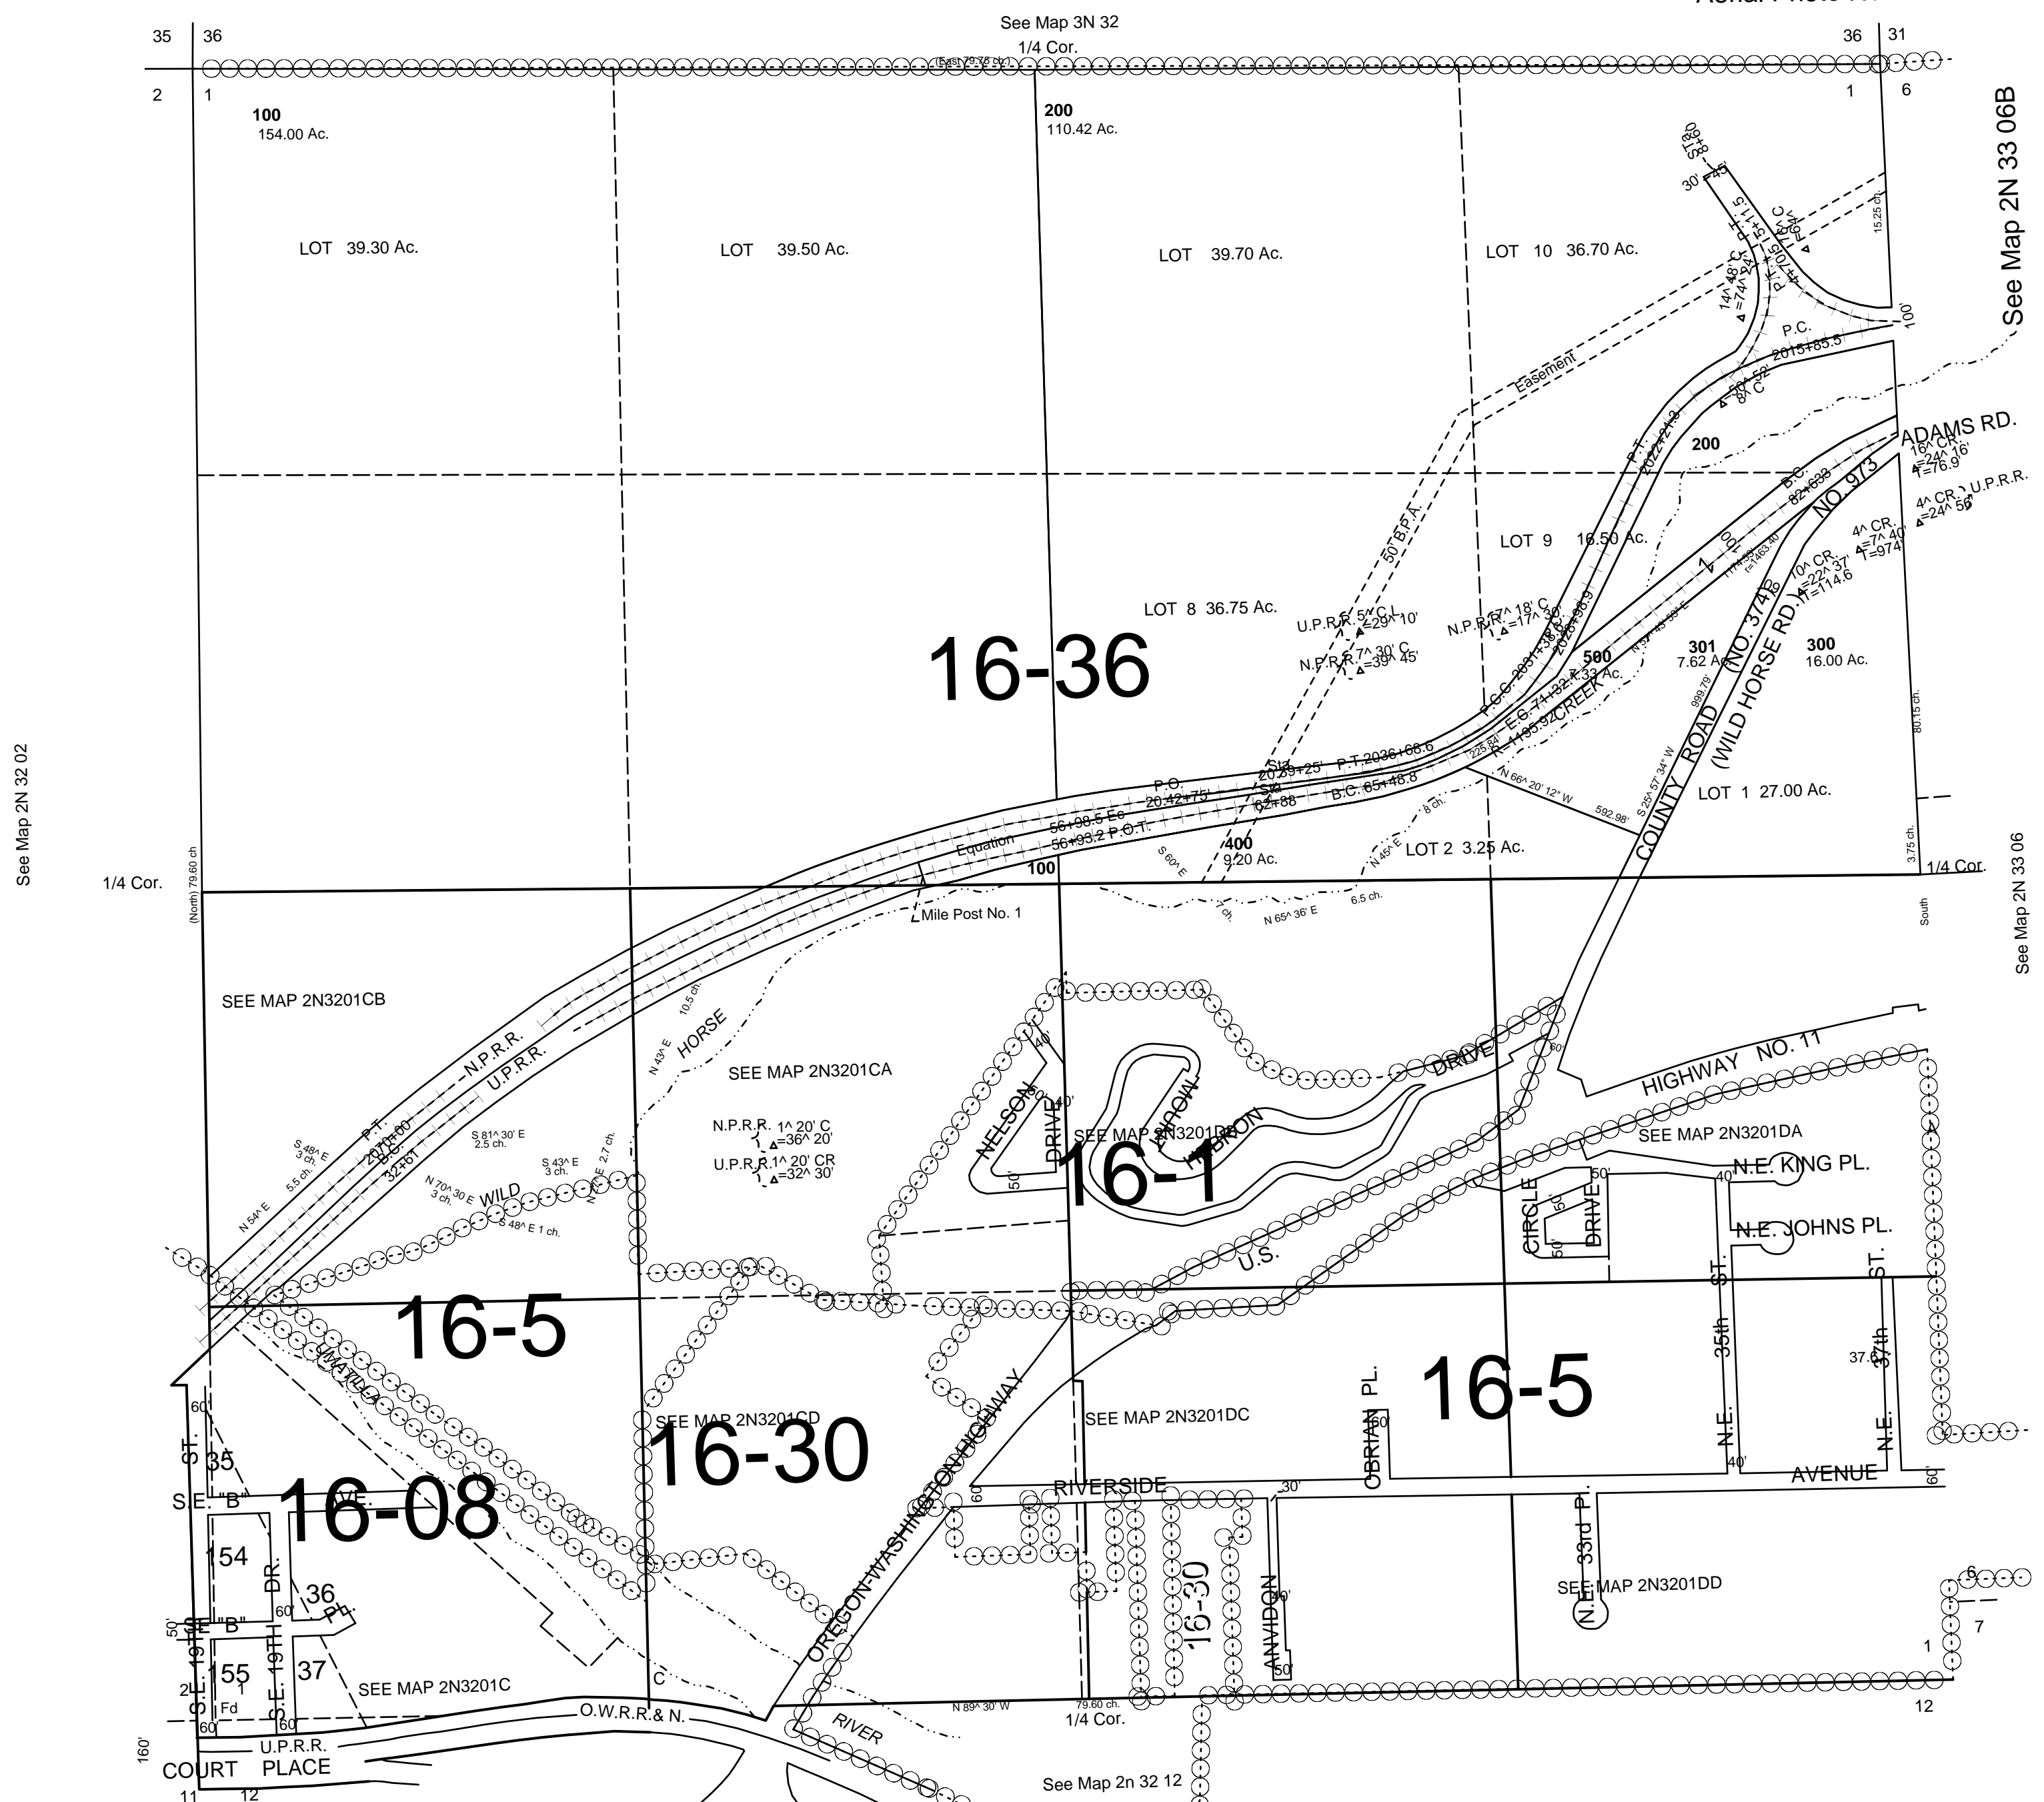

This map was prepared for Assessment & Taxation purposes only and was NOT prepared nor is it suitable for legal, engineering or surveying purposes.

SEC 1 T2N R32E WM UMATILLA COUNTY, OR

2N3201

SCALE: 1" = 400'

Aerial Photo No. 4P-102

REVISED: 10-25-10

2N3201