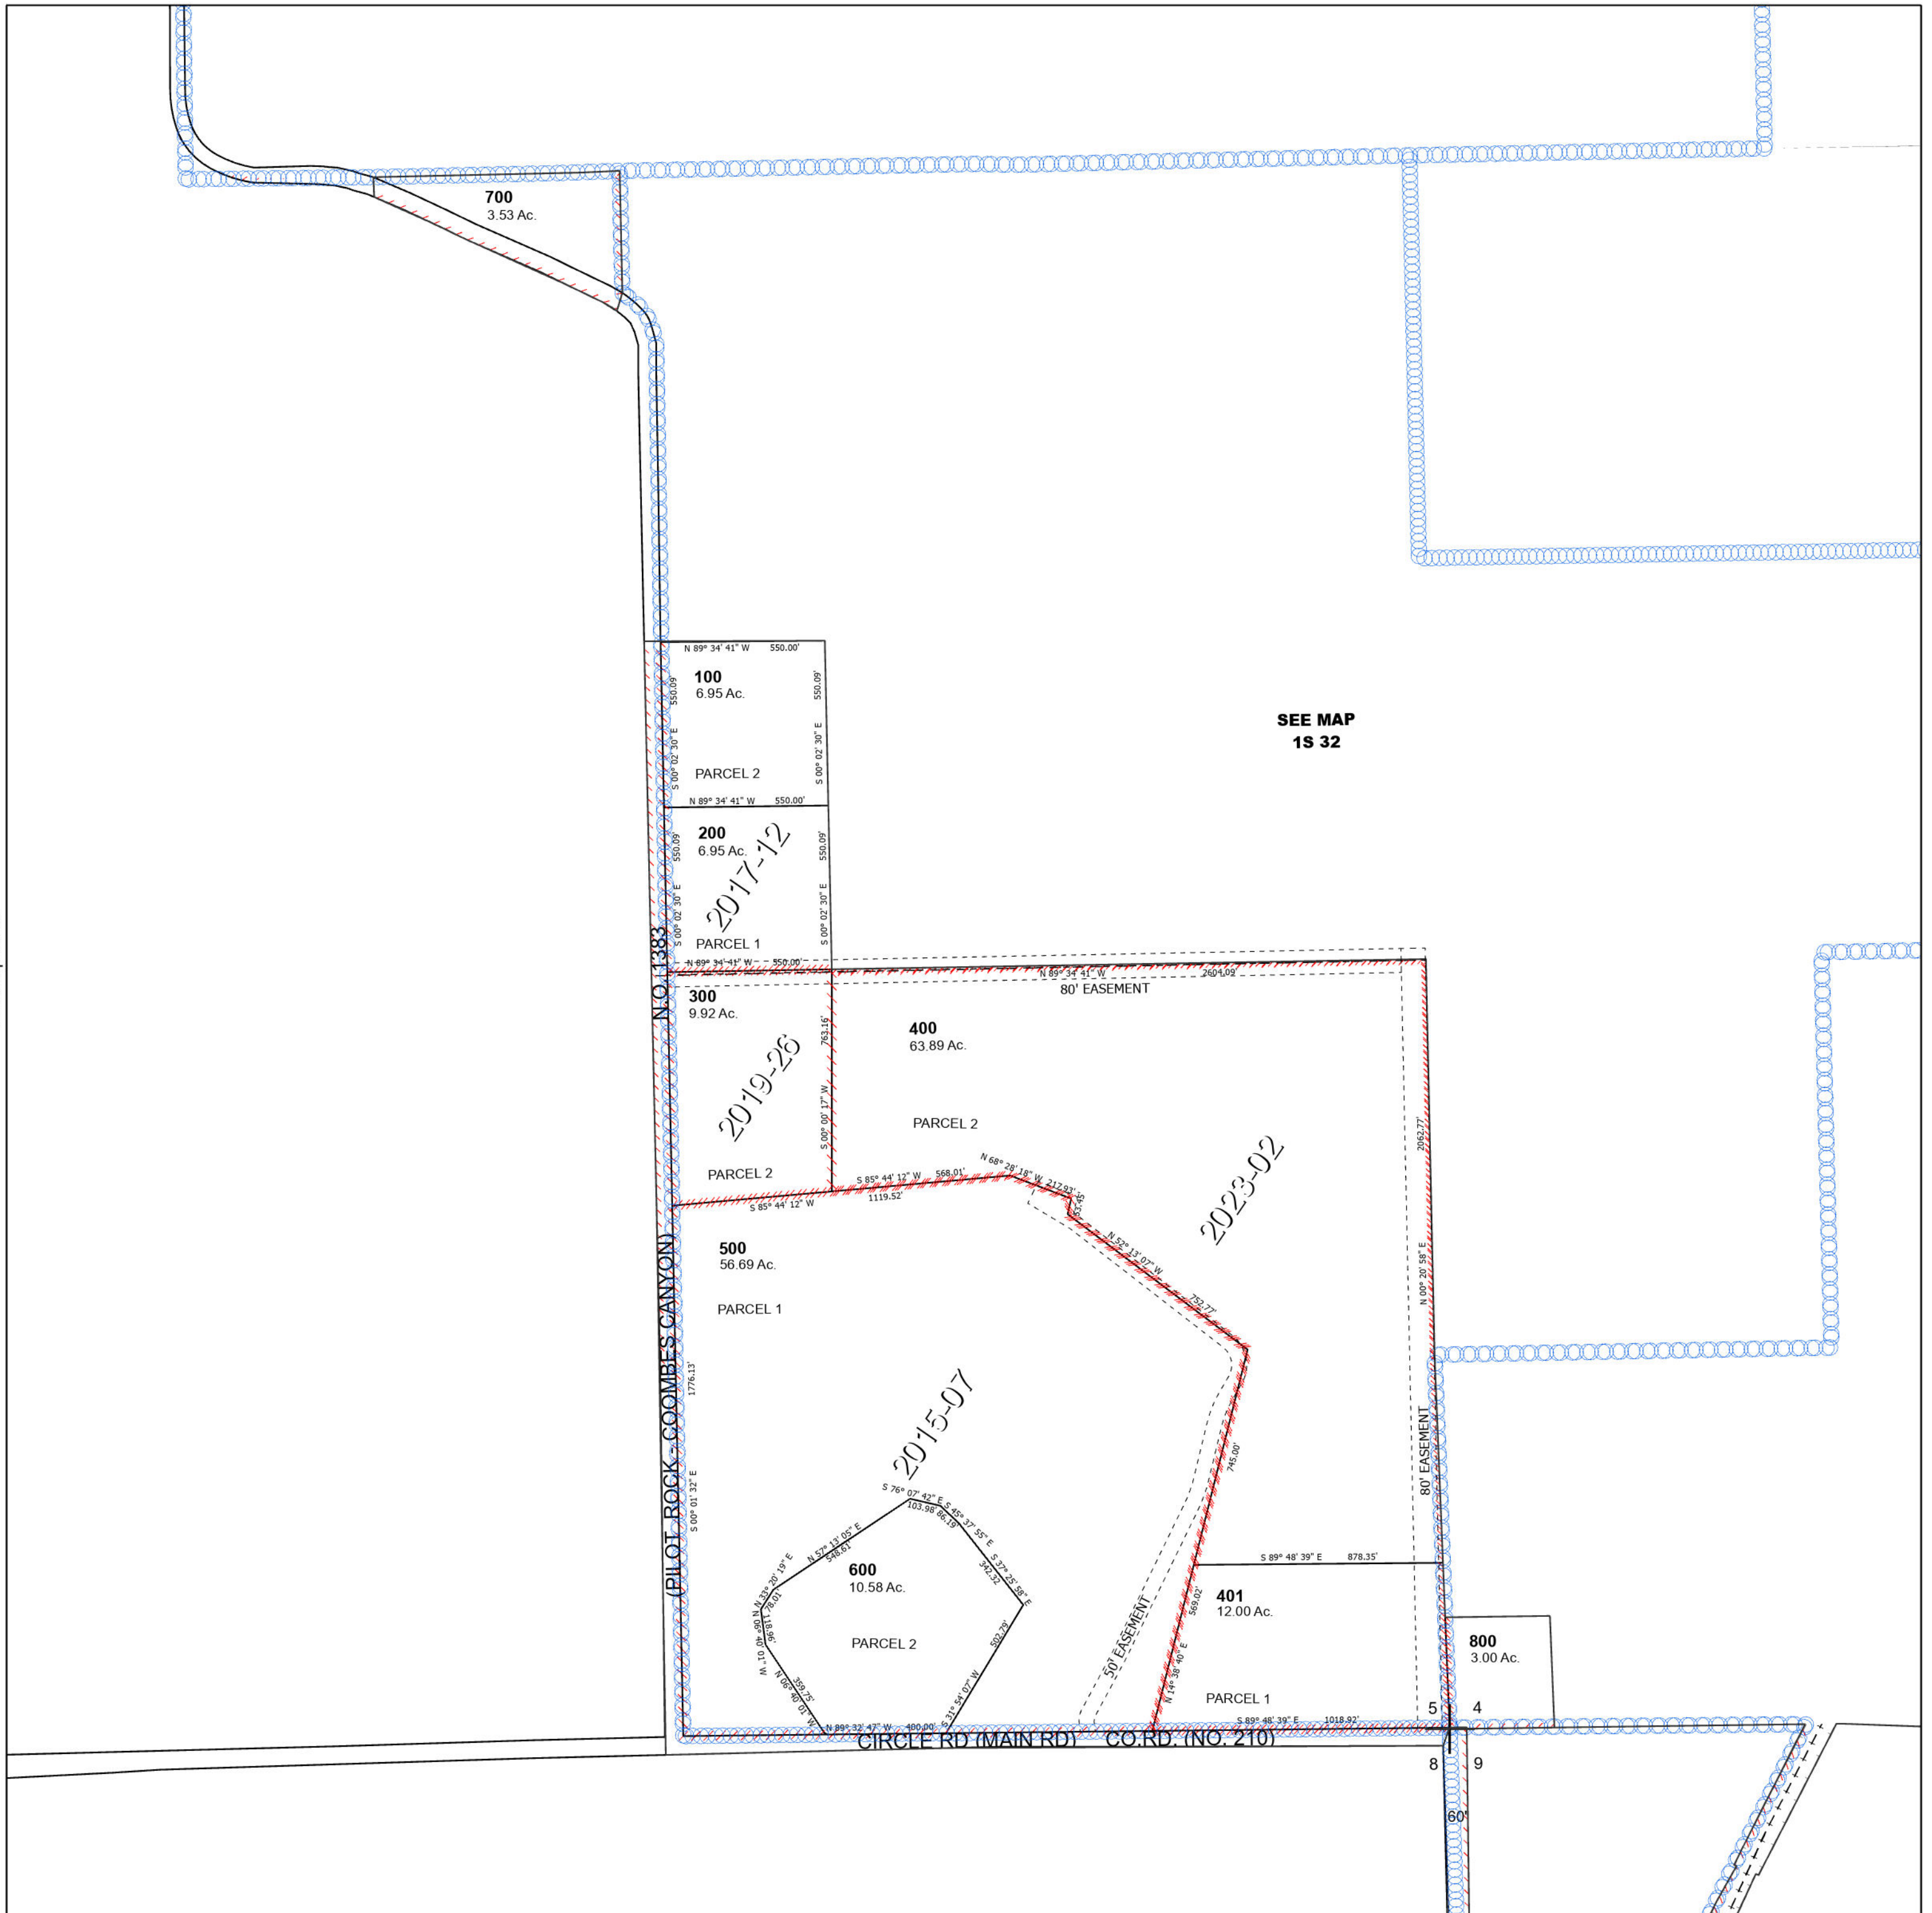

This map was prepared for Assessment & Taxation purposes only and was NOT prepared nor is it suitable for legal, engineering or surveying purposes.

Cancelled Tax Lots

SEC 05 T1S R32E WM UMATILLA COUNTY

1S 32 05

Pilot Rock

SCALE 1" =400'

See Map 1N 32

See Map 1S 32

See Map 1S 32

Revised 6/26/2023

See Map 1S 32

1S 32 05